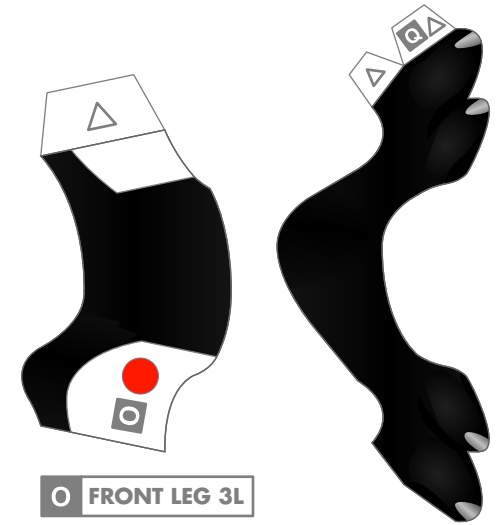

The Labrador has an otter-like tail and loves to swim and play in the water. They are loved by many as guide dogs for the blind, care dogs and rescue dogs and are also extremely popular as pets.

This Papercraft Labrador Retriever is about half the size of the real dog.

B MUZZLE 1

D EAR L

E EAR R

C MUZZLE 2

F NECK

G TAIL 1

I BODY 1

H TAIL 2

J BODY 2

K FRONT LEG 1L

M FRONT LEG 2L

O FRONT LEG 3L

Q FRONT LEG 4L

L FRONT LEG 1R

N FRONT LEG 2R

P FRONT LEG 3R

R FRONT LEG 4R

S HIND LEG 1L

T HIND LEG 2L

U THIGH L

V HIND LEG 1R

W HIND LEG 2R

X THIGH R