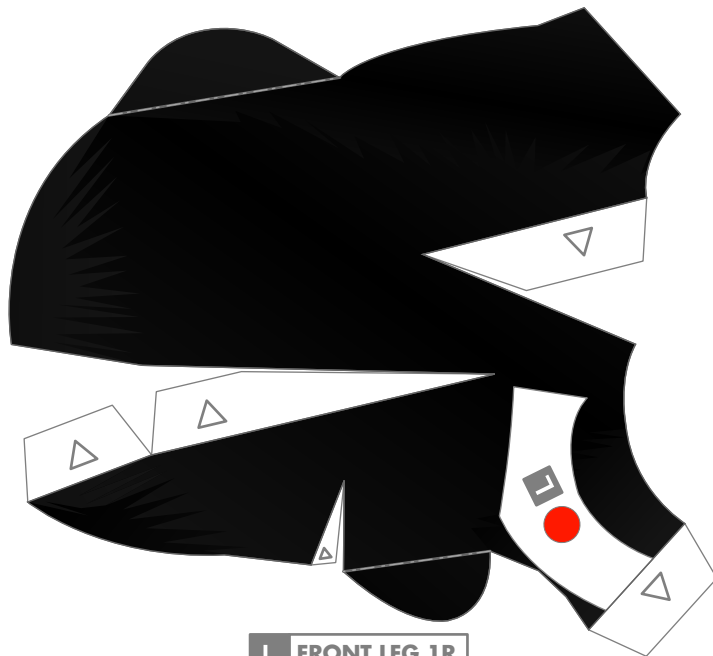

PAPER CRAFT

<http://www.canon.com/c-park/en/>

Labrador Retriever

Height: 54 to 62cm **Weight:** 25 to 34kg is considered ideal.

Origin: UK

Temperament: Warm and friendly. Very affectionate.

The Labrador Retriever is named after its original role as a 'retrieving' gun dog and the Labrador peninsula in Canada.

J BODY 2

K FRONT LEG 1L

M FRONT LEG 2L

O FRONT LEG 3L

Q FRONT LEG 4L

L FRONT LEG 1R

N FRONT LEG 2R

P FRONT LEG 3R

R FRONT LEG 4R

S HIND LEG 1L

T HIND LEG 2L

U THIGH L

V HIND LEG 1R

W HIND LEG 2R

X THIGH R