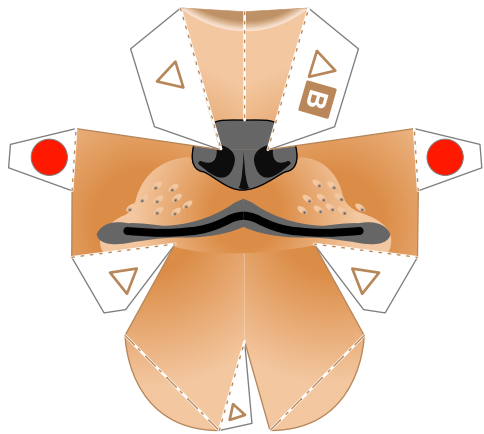

PAPER CRAFT

<http://bj.canon.co.jp/english/3D-papercraft/>

Chihuahua (smooth coat)

Height: 15 to 23 cm **Weight:** 1 to 3 kg
Origin: Central and North America (United States and Mexico)
Personality: Friendly, extremely curious, brave, loyal

The Chihuahua is thought to be a descendant of a breed of dog called the Techichi. The Techichi was the dominant breed in the 9th century in the area that is now Mexico. The Techichi was a pet of the Toltec people. The Techichi was not only a pet to the Toltecs and the Aztecs, but also was important for religious reasons. It was believed that if Techichi were cremated with the dead, the Techichi would take on the burden of the deceased person's sins and turn away the anger of the gods. Further, it was believed that the Techichi would protect the souls of the dead from evil spirits, and lead them to their final destination in the afterlife.

The Chihuahua of today is thought to be a cross between descendants of the Techichi and a hairless dog called the Chinese Crested Dog.

There are two types of coat found in Chihuahuas - the Long Coat variety has long hair, while the Smooth Coat variety has short hair. The hair of the Long Coat is sometimes curly.

B SNOUT

C EAR (Left)

D EAR (Right)

E NECK

M THIGH (Right)

O HIND LEG 1 (Right)

Q HIND LEG 2 (Right)

P HIND LEG 2 (Left)