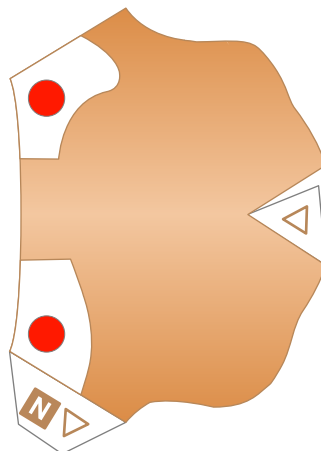

PAPER CRAFT

<http://bj.canon.co.jp/english/3D-papercraft/>

Chihuahua (smooth coat)

Height: 15 to 23 cm **Weight:** 1 to 3 kg
Origin: Central and North America (United States and Mexico)
Personality: Friendly, extremely curious, brave, loyal

The Chihuahua of today is thought to be a cross between descendants of the Techichi and a hairless dog called the Chinese Crested Dog.

There are two types of coat found in Chihuahuas - the Long Coat variety has long hair, while the Smooth Coat variety has short hair. The hair of the Long Coat is sometimes curly.

B SNOUT

C EAR (Left)

D EAR (Right)

E NECK

M THIGH (Right)

O HIND LEG 1 (Right)

Q HIND LEG 2 (Right)

P HIND LEG 2 (Left)

N HIND LEG 1 (Left)

L THIGH (Left)

d COLLAR (Left)

b COAT (Left)