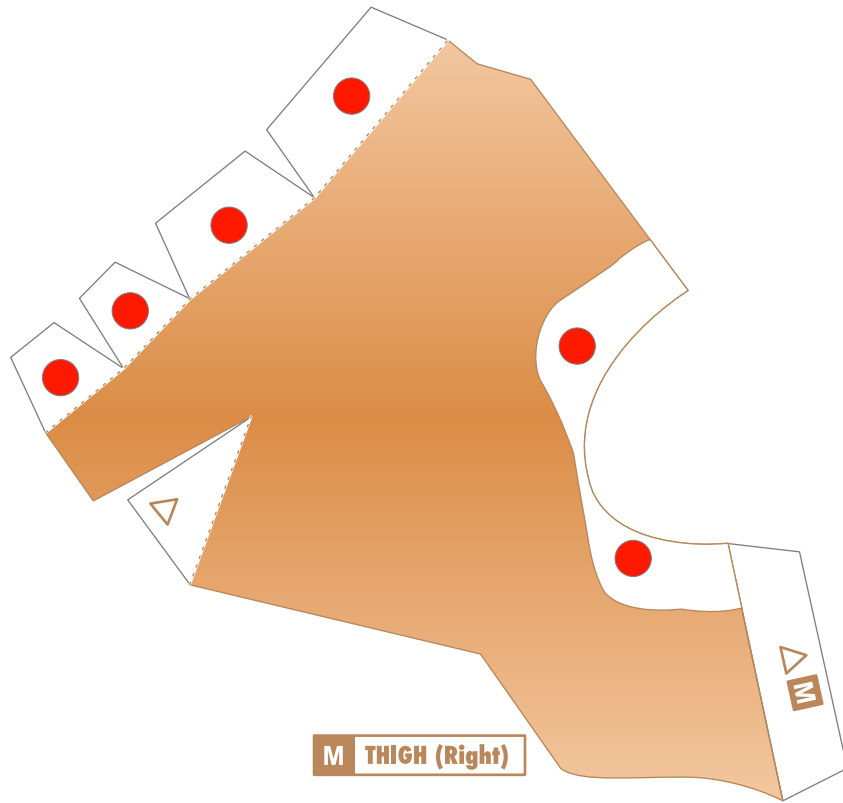

PAPER CRAFT

<http://bj.canon.co.jp/english/3D-papercraft/>

Chihuahua (smooth coat)

Height: 15 to 23 cm **Weight:** 1 to 3 kg
Origin: Central and North America (United States and Mexico)
Personality: Friendly, extremely curious, brave, loyal

The Chihuahua of today is thought to be a cross between descendants of the Techichi and a hairless dog called the Chinese Crested Dog.

There are two types of coat found in Chihuahuas - the Long Coat variety has long hair, while the Smooth Coat variety has short hair. The hair of the Long Coat is sometimes curly.

B SNOUT

C EAR (Left)

D EAR (Right)

E NECK

M THIGH (Right)

O HIND LEG 1 (Right)

Q HIND LEG 2 (Right)

P HIND LEG 2 (Left)

N HIND LEG 1 (Left)

L THIGH (Left)

d COLLAR (Left)

b COAT (Left)