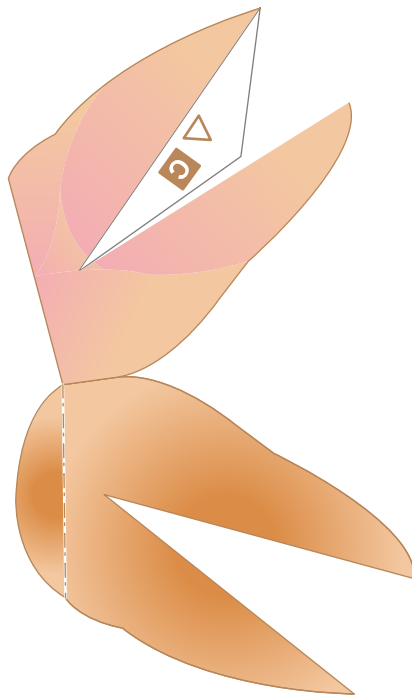

PAPER CRAFT

<http://bj.canon.co.jp/english/3D-papercraft/>

Chihuahua (smooth coat)

Height: 15 to 23 cm **Weight:** 1 to 3 kg
Origin: Central and North America (United States and Mexico)
Personality: Friendly, extremely curious, brave, loyal

The Chihuahua is thought to be a descendant of a breed of dog called the Techichi. The Techichi was the dominant breed in the 9th century in the area that is now Mexico. The Techichi was a pet of the Toltec people. The Techichi was not only a pet to the Toltecs and the Aztecs, but also was important for religious reasons. It was believed that if Techichi were cremated with the dead, the Techichi would take on the burden of the deceased person's sins and turn away the anger of the gods. Further, it was believed that the Techichi would protect the souls of the dead from evil spirits, and lead them to their final destination in the afterlife.

The Chihuahua of today is thought to be a cross between descendants of the Techichi and a hairless dog called the Chinese Crested Dog.

There are two types of coat found in Chihuahuas - the Long Coat variety has long hair, while the Smooth Coat variety has short hair. The hair of the Long Coat is sometimes curly.

B SNOUT

C EAR (Left)

D EAR (Right)

E NECK

M THIGH (Right)

O HIND LEG 1 (Right)

Q HIND LEG 2 (Right)

P HIND LEG 2 (Left)