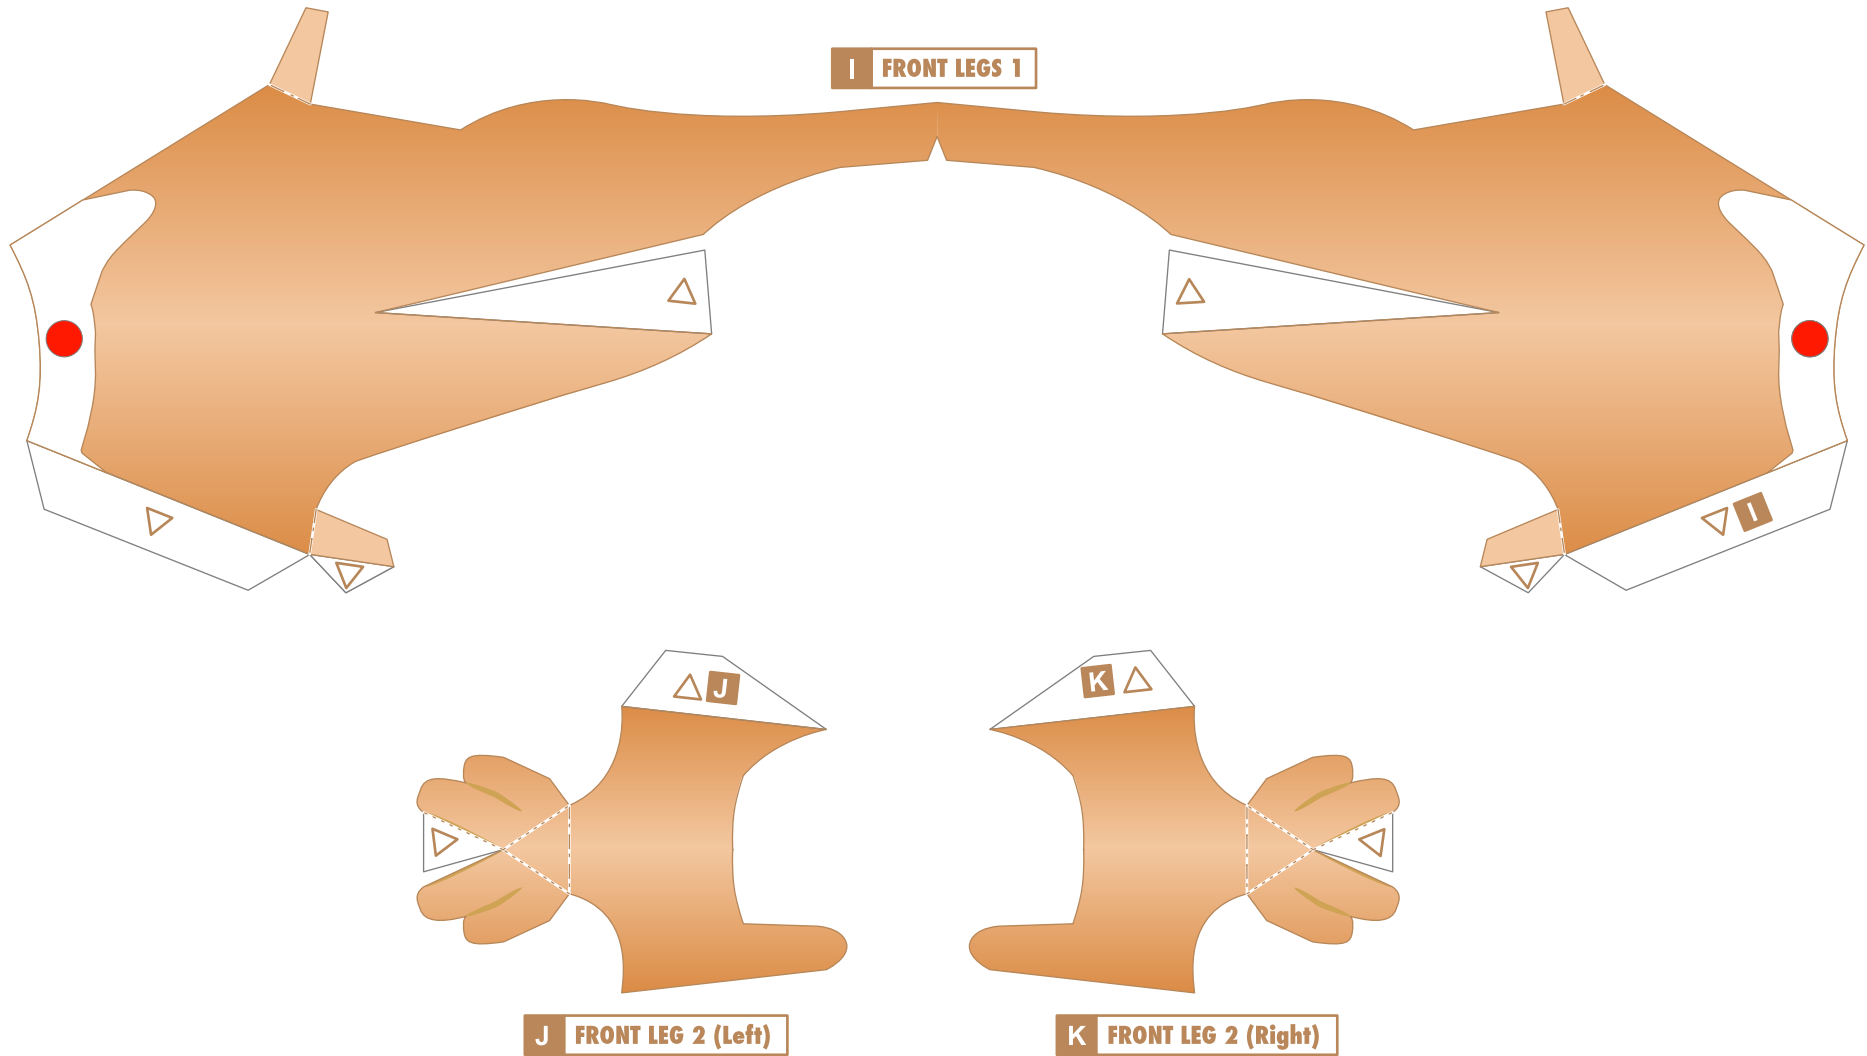

PAPER CRAFT

<http://bj.canon.co.jp/english/3D-papercraft/>

Chihuahua (smooth coat)

Height: 15 to 23 cm **Weight:** 1 to 3 kg
Origin: Central and North America (United States and Mexico)
Personality: Friendly, extremely curious, brave, loyal

The Chihuahua is thought to be a descendant of a breed of dog called the Techichi. The Techichi was the dominant breed in the 9th century in the area that is now Mexico. The Techichi was a pet of the Toltec people. The Techichi was not only a pet to the Toltecs and the Aztecs, but also was important for religious reasons. It was believed that if Techichi were cremated with the dead, the Techichi would take on the burden of the deceased person's sins and turn away the anger of the gods. Further, it was believed that the Techichi would protect the souls of the dead from evil spirits, and lead them to their final destination in the afterlife.

The Chihuahua of today is thought to be a cross between descendants of the Techichi and a hairless dog called the Chinese Crested Dog.

There are two types of coat found in Chihuahuas - the Long Coat variety has long hair, while the Smooth Coat variety has short hair. The hair of the Long Coat is sometimes curly.

B SNOUT

C EAR (Left)

D EAR (Right)

E NECK

M THIGH (Right)

O HIND LEG 1 (Right)

Q HIND LEG 2 (Right)

P HIND LEG 2 (Left)