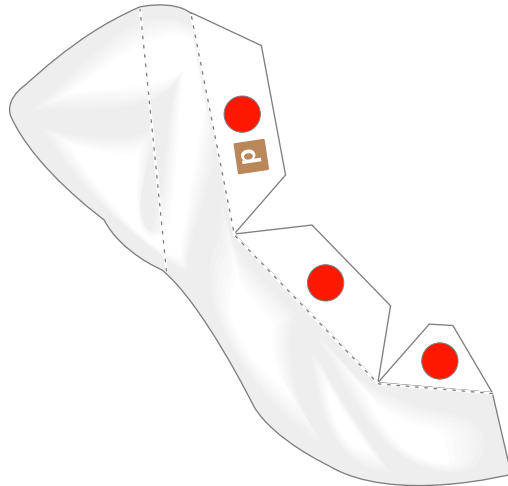

PAPER CRAFT

<http://bj.canon.co.jp/english/3D-papercraft/>

Chihuahua (smooth coat)

Height: 15 to 23 cm **Weight:** 1 to 3 kg
Origin: Central and North America (United States and Mexico)
Personality: Friendly, extremely curious, brave, loyal

The Chihuahua of today is thought to be a cross between descendants of the Techichi and a hairless dog called the Chinese Crested Dog.

There are two types of coat found in Chihuahuas - the Long Coat variety has long hair, while the Smooth Coat variety has short hair. The hair of the Long Coat is sometimes curly.

B SNOUT

C EAR (Left)

D EAR (Right)

E NECK

M THIGH (Right)

O HIND LEG 1 (Right)

Q HIND LEG 2 (Right)

P HIND LEG 2 (Left)

N HIND LEG 1 (Left)

L THIGH (Left)

d COLLAR (Left)

b COAT (Left)