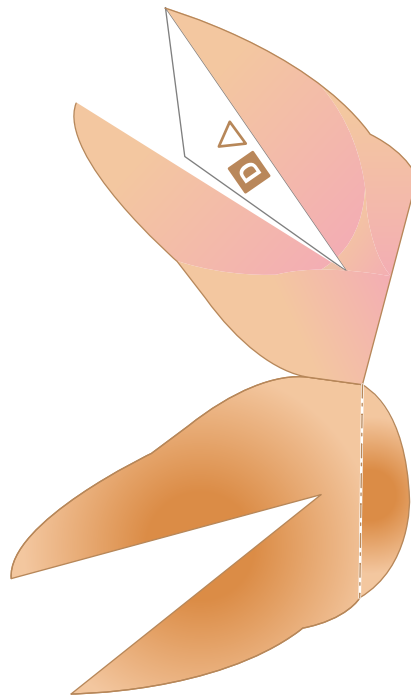

PAPER CRAFT

<http://bj.canon.co.jp/english/3D-papercraft/>

Chihuahua (smooth coat)

Height: 15 to 23 cm **Weight:** 1 to 3 kg
Origin: Central and North America (United States and Mexico)
Personality: Friendly, extremely curious, brave, loyal

The Chihuahua is thought to be a descendant of a breed of dog called the Techichi. The Techichi was the dominant breed in the 9th century in the area that is now Mexico. The Techichi was a pet of the Toltec people. The Techichi was not only a pet to the Toltecs and the Aztecs, but also was important for religious reasons. It was believed that if Techichi were cremated with the dead, the Techichi would take on the burden of the deceased person's sins and turn away the anger of the gods. Further, it was believed that the Techichi would protect the souls of the dead from evil spirits, and lead them to their final destination in the afterlife.

The Chihuahua of today is thought to be a cross between descendants of the Techichi and a hairless dog called the Chinese Crested Dog.

There are two types of coat found in Chihuahuas - the Long Coat variety has long hair, while the Smooth Coat variety has short hair. The hair of the Long Coat is sometimes curly.

B SNOUT

C EAR (Left)

D EAR (Right)

E NECK

M THIGH (Right)

O HIND LEG 1 (Right)

Q HIND LEG 2 (Right)

P HIND LEG 2 (Left)