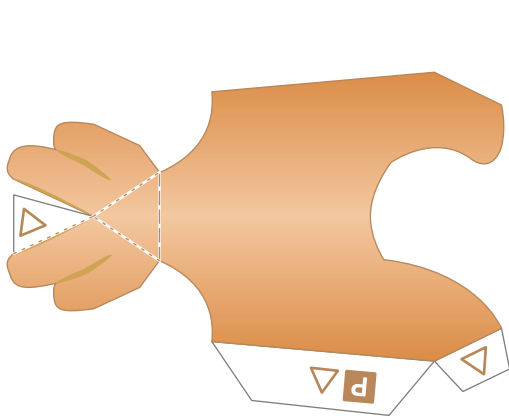

PAPER CRAFT

<http://bj.canon.co.jp/english/3D-papercraft/>

Chihuahua (smooth coat)

Height: 15 to 23 cm **Weight:** 1 to 3 kg
Origin: Central and North America (United States and Mexico)
Personality: Friendly, extremely curious, brave, loyal

B SNOUT

C EAR (Left)

D EAR (Right)

E NECK

M THIGH (Right)

O HIND LEG 1 (Right)

Q HIND LEG 2 (Right)

P HIND LEG 2 (Left)

N HIND LEG 1 (Left)

L THIGH (Left)

d COLLAR (Left)

b COAT (Left)