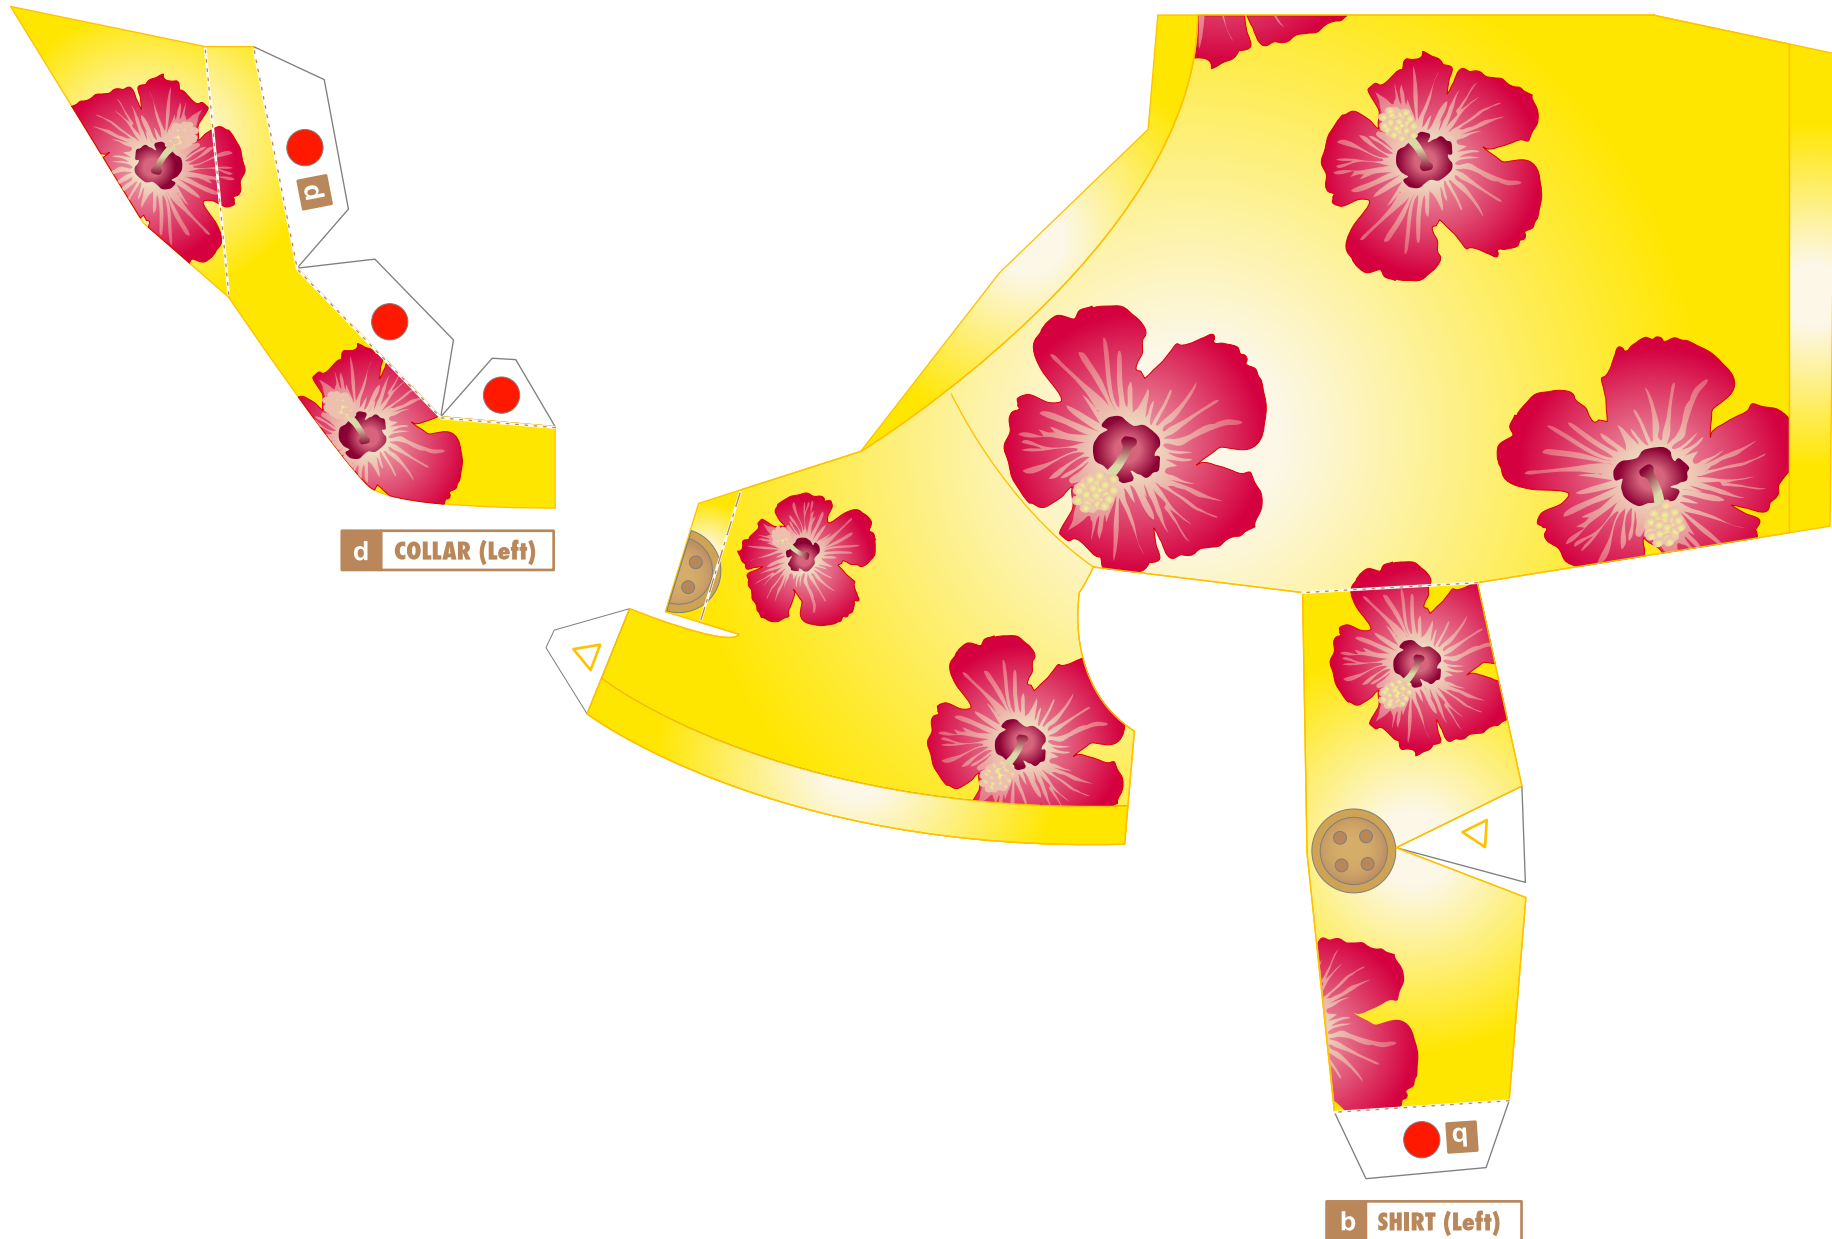

P HIND LEG 2 (Left)

N HIND LEG 1 (Left)