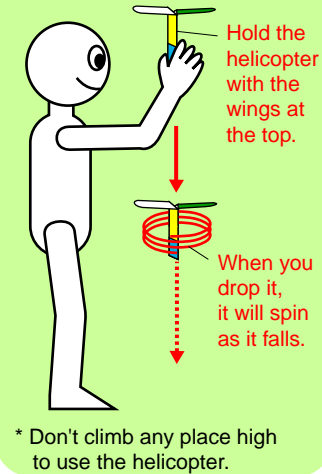

Canon Papercraft Mini-book

Toy series

Helicopter

This is a toy helicopter which will slowly spin to the ground when dropped or thrown. As it falls due to its own weight, its two wings will catch the air and cause it to spin. Try dropping it and throwing it upwards to see what kind of motion it makes.

* Cut out the card above and save it. You can collect the cards from each of the Papercraft projects to make your own mini-book!

★ How to build it

★ Easier way to build it

★ How to fly it

Cut to the blue star (★).