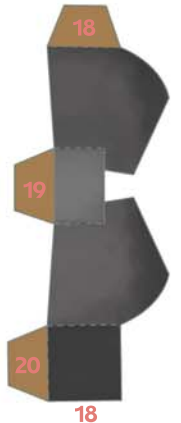

非売品
- not for sale -

プレイステーション2用ソフト

好評発売中！

SQUARE ENIX™

HEAD 頭
- BlizzaiaL -

CHEST 胸
- BlizzaiaL -

CH-13

© 2003 SQUARE ENIX CO., LTD. All Rights Reserved.
 CHARACTER DESIGN © YOSHINORI KONO
 © 2004 characterdesign All Rights Reserved.

AR-R-02

AR-R-03

AR-R-05

AR-R-04

AR-R-06

AR-R-01

AR-R-07

AR-R-08