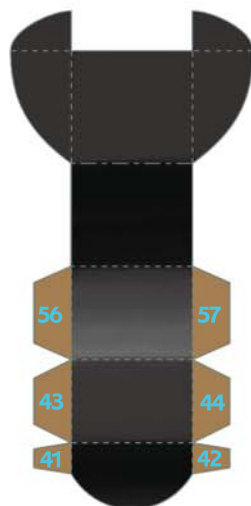

非売品
- not for sale -

プレイステーション2用ソフト

好評発売中！

SQUARE ENIX™

HEAD 頭
- BlizzaiaL -

CHEST 胸
- BlizzaiaL -

CH-13

© 2003 SQUARE ENIX CO., LTD. All Rights Reserved.
 CHARACTER DESIGN © YOSHINORI KONO
 © 2004 characterdesign All Rights Reserved.