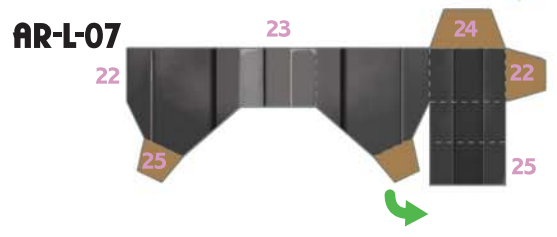

非売品
- not for sale -

プレイステーション2用ソフト

好評発売中！

SQUARE ENIX™

HEAD 頭
- BlizzaiaL -

CHEST 胸
- BlizzaiaL -

CH-13

© 2003 SQUARE ENIX CO., LTD. All Rights Reserved.
 CHARACTER DESIGN © YOSHINORI KONO
 © 2004 characterdesign All Rights Reserved.

AR-R-02

AR-R-03

AR-R-05

AR-R-04

AR-R-06

AR-R-01

AR-R-07

AR-R-08