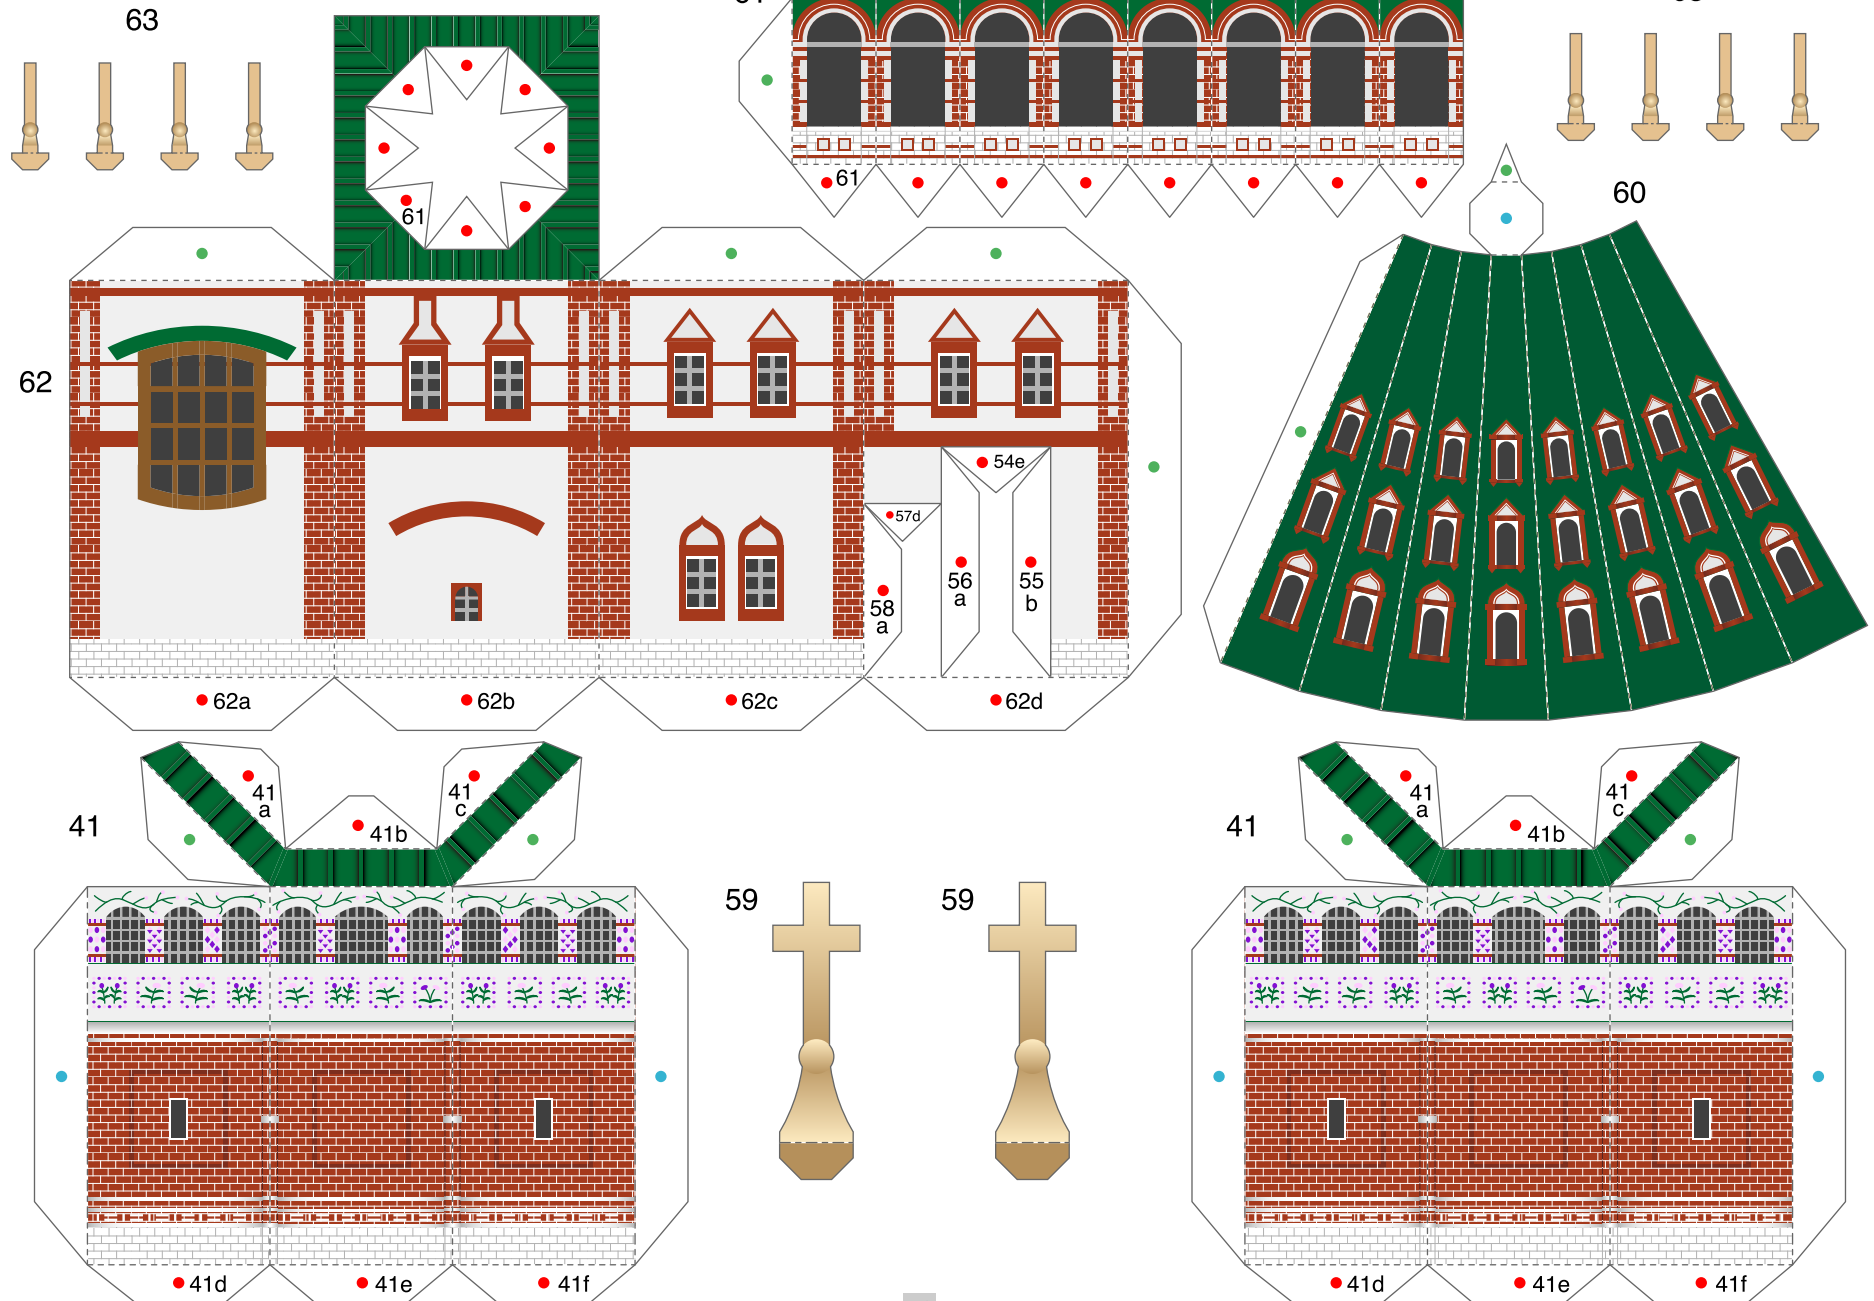

Saint Basil's Cathedral, Russia : Pattern

© Canon Inc. © M.Yukishita /EQC

Canon