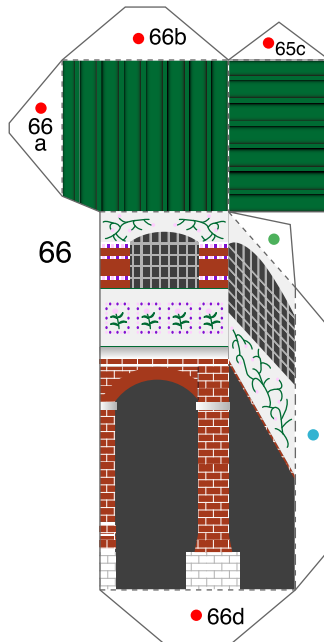

Saint Basil's Cathedral, Russia : Pattern

© Canon Inc. © M. Yukishita /EQC