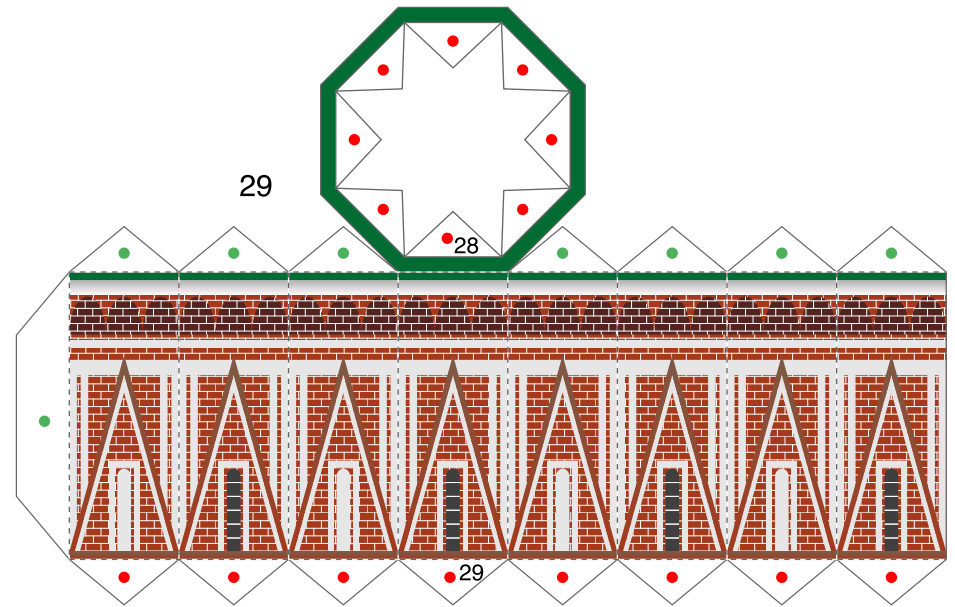

Saint Basil's Cathedral, Russia : Pattern

©Canon Inc. ©M.Yukishita /EQC

Canon