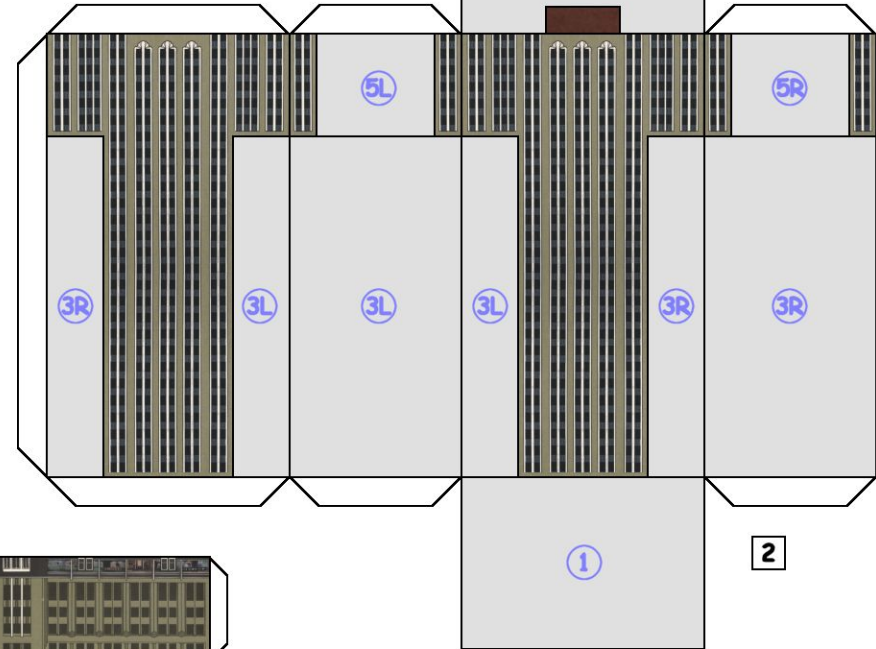

# EMPIRE STATE BUILDING NY, NY

SHEET 1

MODEL BY CAPT JOE CANGERO  
(FROM THE NEW YORK SERIES)

# GOTHAM'S GRAND OLD LADY

COMPLETED MAY 1931  
1,472 FEET HIGH!!

SCALE = 1:1600

ALL YOU NEED ARE SCISSORS OR  
A CRAFT KNIFE, A STRAIGHT EDGE  
AND PAPER (WHITE) GLUE

SCORE ALL  
FOLD LINES  
USING A DULL  
KNIFE