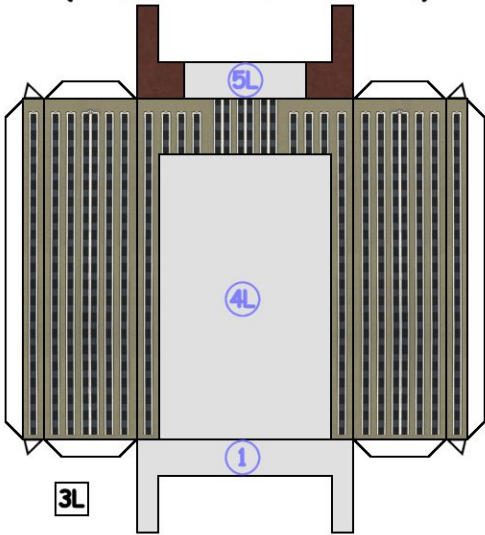

# EMPIRE STATE BUILDING NY, NY

SHEET 1

MODEL BY CAPT JOE CANGERO  
(FROM THE NEW YORK SERIES)

# GOTHAM'S GRAND OLD LADY

COMPLETED MAY 1931  
1,472 FEET HIGH!!

SCALE = 1:1600

ALL YOU NEED ARE SCISSORS OR  
A CRAFT KNIFE, A STRAIGHT EDGE  
AND PAPER (WHITE) GLUE

SCORE ALL  
FOLD LINES  
USING A DULL  
KNIFE