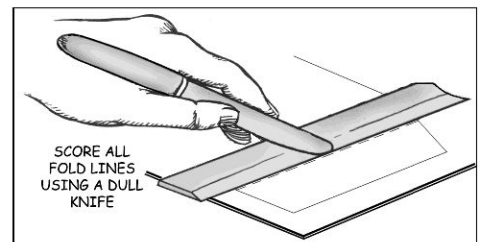

# EMPIRE STATE BUILDING NY, NY

SHEET 1

MODEL BY CAPT JOE CANGERO  
(FROM THE NEW YORK SERIES)

# GOTHAM'S GRAND OLD LADY

COMPLETED MAY 1931  
1,472 FEET HIGH!!

SCALE = 1:1600

ALL YOU NEED ARE SCISSORS OR  
A CRAFT KNIFE, A STRAIGHT EDGE  
AND PAPER (WHITE) GLUE

SCORE ALL  
FOLD LINES  
USING A DULL  
KNIFE