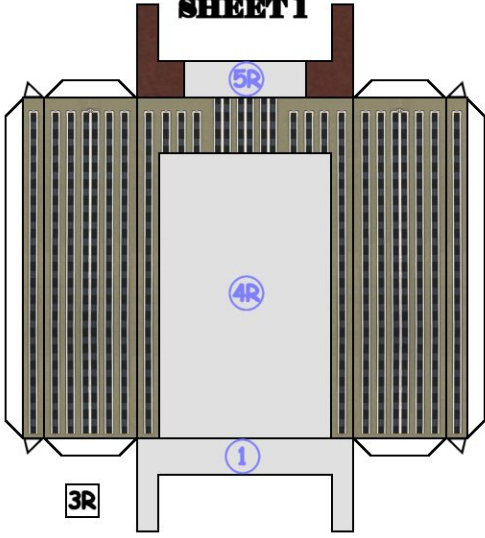

# EMPIRE STATE BUILDING NY, NY

SHEET 1

MODEL BY CAPT JOE CANGERO  
(FROM THE NEW YORK SERIES)

# GOTHAM'S GRAND OLD LADY

COMPLETED MAY 1931  
1,472 FEET HIGH!!

SCALE = 1:1600

ALL YOU NEED ARE SCISSORS OR  
A CRAFT KNIFE, A STRAIGHT EDGE  
AND PAPER (WHITE) GLUE

SCORE ALL  
FOLD LINES  
USING A DULL  
KNIFE