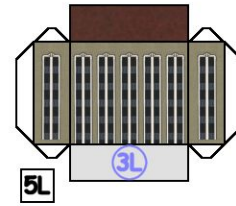

# EMPIRE STATE BUILDING NY, NY

SHEET 1

MODEL BY CAPT JOE CANGERO  
(FROM THE NEW YORK SERIES)

# GOTHAM'S GRAND OLD LADY

COMPLETED MAY 1931  
1,472 FEET HIGH!!

SCALE = 1:1600

ALL YOU NEED ARE SCISSORS OR  
A CRAFT KNIFE, A STRAIGHT EDGE  
AND PAPER (WHITE) GLUE

SCORE ALL  
FOLD LINES  
USING A DULL  
KNIFE