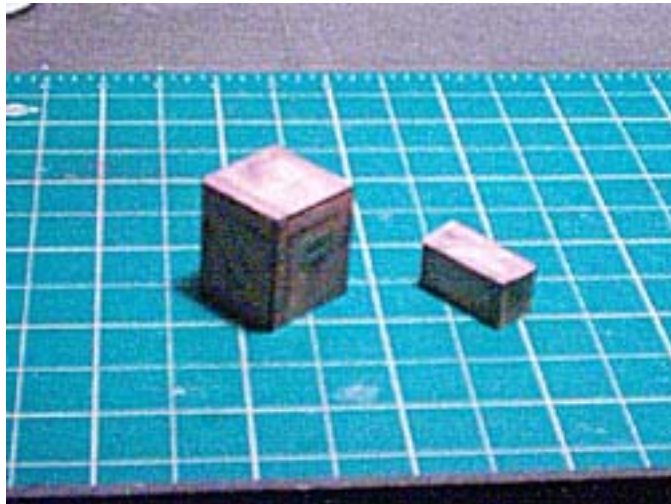

WORLDWORKS GAMES  
**ArenaWorks**™

<b>MODEL TYPE:</b>	<b>CAGES</b>
<b>DIFFICULTY:</b>	<b>1 out of 5</b>
<b>APPROX BUILD TIME:</b>	Quick - 5 to 10 minutes <i>(Time may vary depending on skill level)</i>
<b>DUPLICATIONS</b> <i>(Suggested):</i>	<b>2 to 4 copies</b> <i>(optimal)</i>
<b>EDGING COLOR:</b>	<b>Grey or Black felt</b> <i>(What is "Edging"? Please refer to the included "Beginners Guide".</i>

Simple cages that build up in a snap.

**STEP 1:**

Fold and score as shown. Apply glue to all tabs and execute a box fold. Tuck in all flaps and hold until dry.