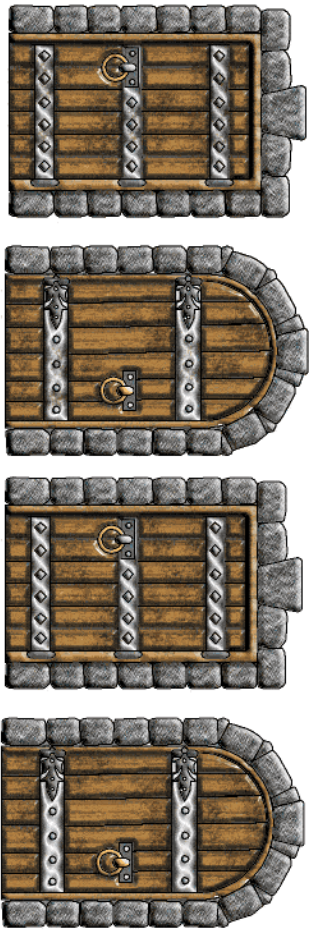

Vyllage-on-the-Cheep™

from MicroTactix Games www.microtactix.com
Art & Design © 2003 Gary M. Williams

Vyllage-on-the-Cheep™

from MicroTactix Games www.microtactix.com
Art & Design © 2003 Gary M. Williams

Vyllage-on-the-Cheep™

from MicroTactix Games www.microtactix.com
Art & Design © 2003 Gary M. Williams

Template for Door Cut-Out

Vyllage-on-the-Chcep™

from MicroTactix Games www.microtactix.com
Art & Design © 2003 Gary M. Williams