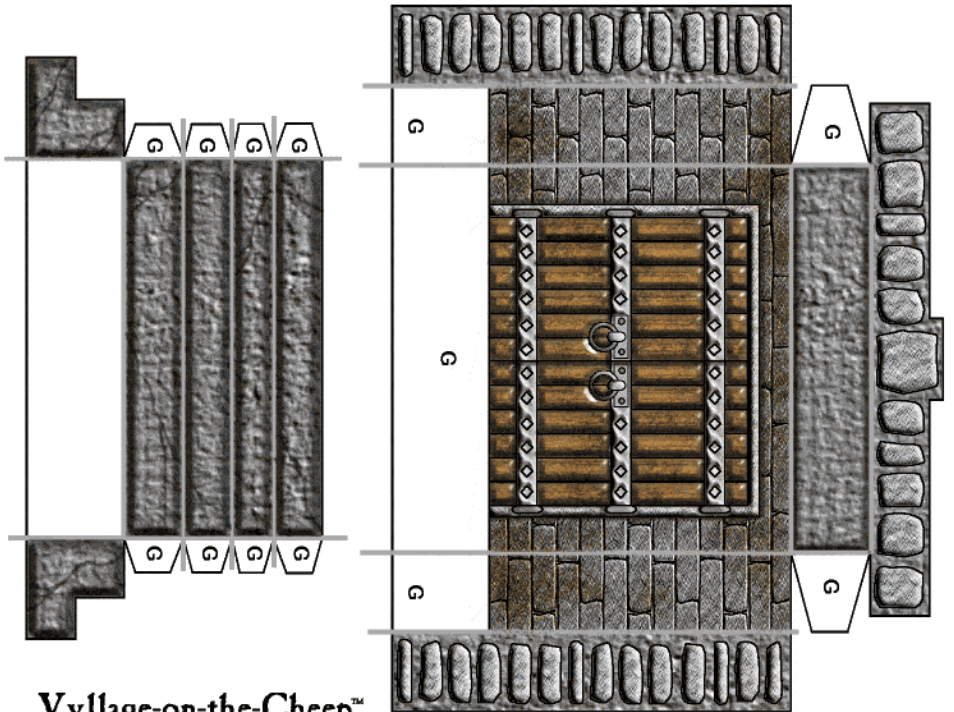

Vyllage-on-the-Cheep™

from MicroTactix Games www.microtactix.com
Art & Design © 2003 Gary M. Williams

Template for Door Cut-Out

Vyllage-on-the-Chcep™

from MicroTactix Games www.microtactix.com
Art & Design © 2003 Gary M. Williams