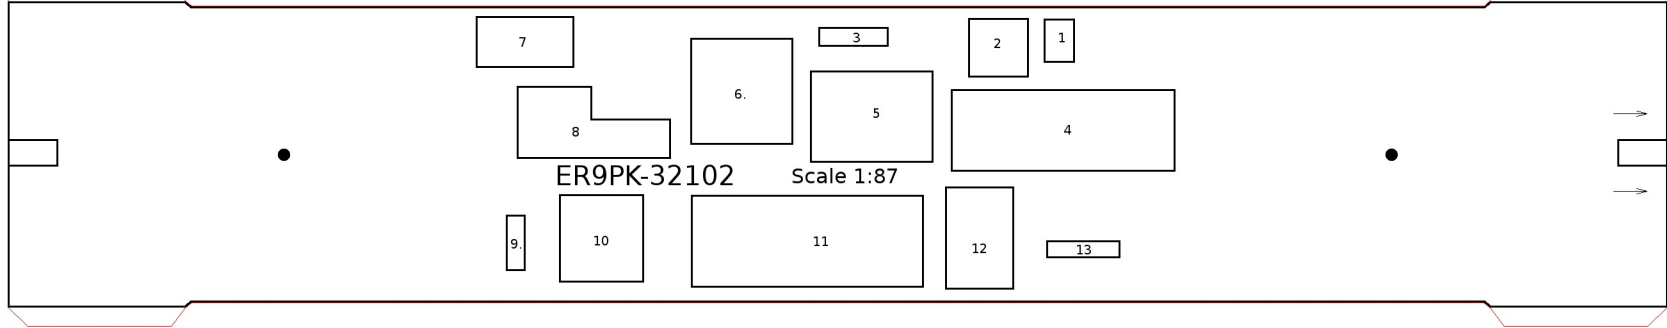

Model by: **ER9PK-32101**
Mungojerrie
Andrey Kuznetsov
papertrolley@gmail.com

Scale 1:87

ER9PK-32102 Scale 1:87