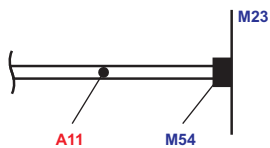

ASTON MARTIN DBR-9
1:18 PAPER MODEL

ASSEMBLY INSTRUCTIONS

WWW.EXTAZAWEB.SK/ASTONMARTIN

- M##** MATT PAPER
- G##** GLOSSY PAPER
- F##** FOIL
- A##** OTHER MAT.
- ⊗ CUT
- ★ CUT
- --- FOLD

1 CHASI

2 INTERIER

3 INTERIER (DETAILS)

DET.1

DET.2

4 CHASI (COMPLETING)

5 BODY (ROOF)

6 BODY (REAR)

7 BODY (DOORS)

8 BODY (HOOD)

9 BODY (FENDER)

10 BODY (BUMPER)

11 BODY (REAR)

12 BODY (front)

13 BODY

14 ROLLCAGE

15 CHASI+ROLLCAGE

16 CHASI+BODY

17 WHEEL (VARIANT 1)