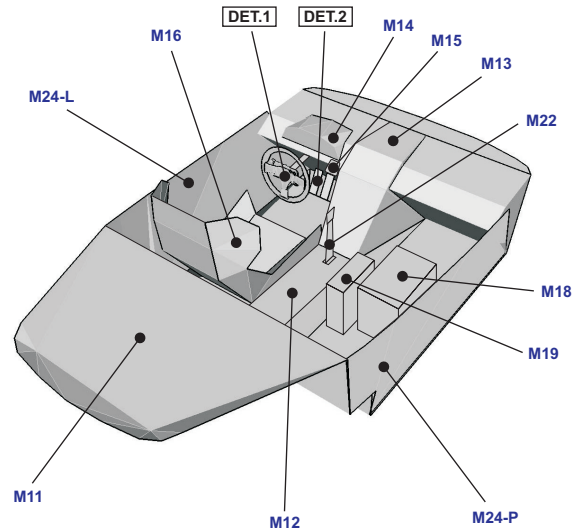

ASTON MARTIN DBR-9
1:18 PAPER MODEL

ASSEMBLY INSTRUCTIONS

WWW.EXTAZAWEB.SK/ASTONMARTIN

- M##** MATT PAPER
- G##** GLOSSY PAPER
- F##** FOIL
- A##** OTHER MAT.
- ⊗ CUT
- ★ CUT
- --- FOLD

1 CHASI

2 INTERIER

3 INTERIER (DETAILS)

DET.1

DET.2

4 CHASI (COMPLETING)

5 BODY (ROOF)

6 BODY (REAR)

7 BODY (DOORS)

8 BODY (HOOD)

9 BODY (FENDER)

10 BODY (BUMPER)

11 BODY (REAR)

12 BODY (front)

13 BODY

14 ROLLCAGE

15 CHASI+ROLLCAGE

16 CHASI+BODY

17 WHEEL (VARIANT 1)

18 WHEEL (VARIANT 2)

19 COMPLETING

20 COMPLETE MODEL