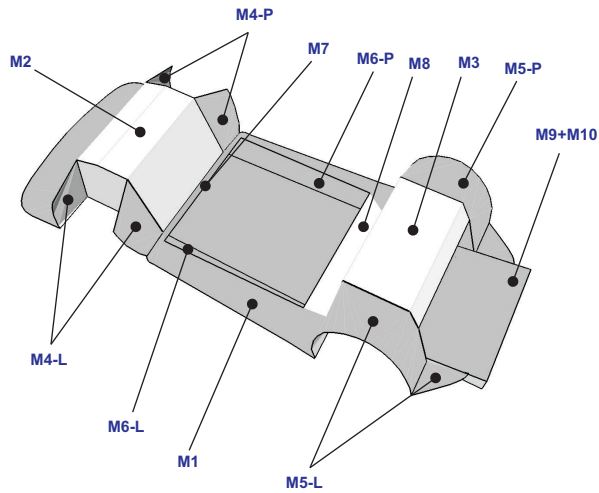

ASTON MARTIN DBR-9
1:18 PAPER MODEL

ASSEMBLY INSTRUCTIONS

WWW.EXTAZAWEB.SK/ASTONMARTIN

- M##** MATT PAPER
- G##** GLOSSY PAPER
- F##** FOIL
- A##** OTHER MAT.
- ⊗ CUT
- ★ CUT
- --- FOLD

1 CHASI

2 INTERIER

3 INTERIER (DETAILS)

DET.1

DET.2

4 CHASI (COMPLETING)

5 BODY (ROOF)

6 BODY (REAR)

7 BODY (DOORS)

8 BODY (HOOD)

9 BODY (FENDER)

10 BODY (BUMPER)

11 BODY (REAR)

12 BODY (front)

13 BODY

14 ROLLCAGE

15 CHASI+ROLLCAGE

16 CHASI+BODY

17 WHEEL (VARIANT 1)

18 WHEEL (VARIANT 2)

19 COMPLETING

20 COMPLETE MODEL