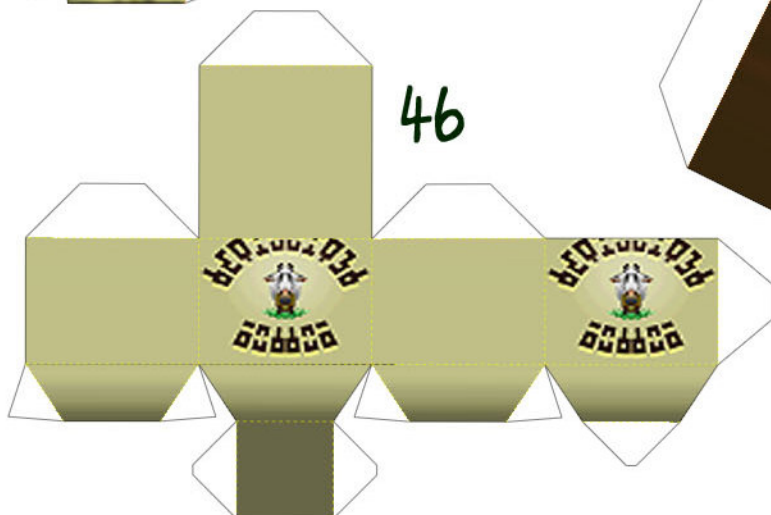

# Cremia's milk wagon

This wagon is used by Cremia (the eldest of the Romani sisters) to deliver the famed Chateau Romani milk to Clock Town over Milk Road. You can join her if you want to, which will start a sub-event where you need to protect the wagon from two bandits trying to stop that milk from ever reaching Clock Town... If you succeed, Cremia will give you Romani's Mask. This will grant you access to the Milk Bar in Clock Town, where you can obtain the Circus Leader's Mask, which will make the "Milk Road Run" much easier. Wait, wut...? Didn't you have to do the Milk Road run in order to get the Circus Leader's Mask...?? Yes, but since you can replay the three days over and over again as much as you like, you can do this sub-event more than once, and you might even get a very special reward the second time around...

16

23

18

21

19

20

24

29

30

45

43

44

9

48

46

47

51

48

49

50

NOTE: If you want to, you can print this page on regular printer paper, cut out the white parts on the spokes, and then reinforce them by glueing a transparent sheet between the two sides.

14b

14a