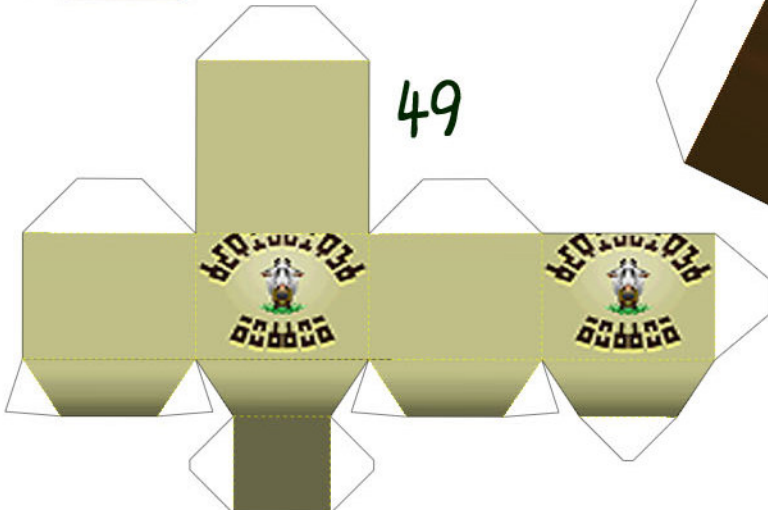

# Cremia's milk wagon

This wagon is used by Cremia (the eldest of the Romani sisters) to deliver the famed Chateau Romani milk to Clock Town over Milk Road. You can join her if you want to, which will start a sub-event where you need to protect the wagon from two bandits trying to stop that milk from ever reaching Clock Town... If you succeed, Cremia will give you Romani's Mask. This will grant you access to the Milk Bar in Clock Town, where you can obtain the Circus Leader's Mask, which will make the "Milk Road Run" much easier. Wait, wut...? Didn't you have to do the Milk Road run in order to get the Circus Leader's Mask...?? Yes, but since you can replay the three days over and over again as much as you like, you can do this sub-event more than once, and you might even get a very special reward the second time around...

16

23

18

21

19

20

24

29

30

45

43

44

9

48

46

47

51

48

49

50

NOTE: If you want to, you can print this page on regular printer paper, cut out the white parts on the spokes, and then reinforce them by glueing a transparent sheet between the two sides.

14b

14a