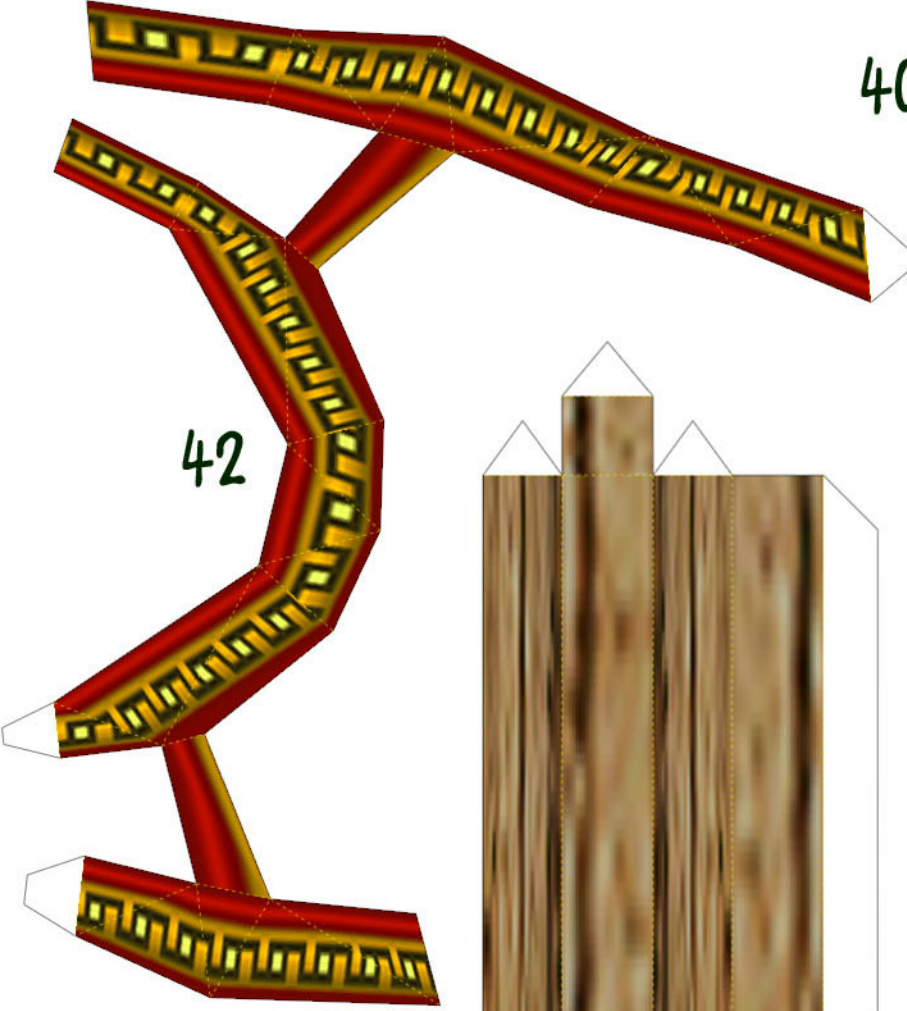

# Cremia's milk wagon

This wagon is used by Cremia (the eldest of the Romani sisters) to deliver the famed Chateau Romani milk to Clock Town over Milk Road. You can join her if you want to, which will start a sub-event where you need to protect the wagon from two bandits trying to stop that milk from ever reaching Clock Town... If you succeed, Cremia will give you Romani's Mask. This will grant you access to the Milk Bar in Clock Town, where you can obtain the Circus Leader's Mask, which will make the "Milk Road Run" much easier. Wait, wut...? Didn't you have to do the Milk Road run in order to get the Circus Leader's Mask...?? Yes, but since you can replay the three days over and over again as much as you like, you can do this sub-event more than once, and you might even get a very special reward the second time around...

game site: [www.zelda.com/universe/game/majora/](http://www.zelda.com/universe/game/majora/)

7

8

15

10

13

11

12

16

23

18

21

19

20

24

29

51

48

49

50

NOTE: If you want to, you can print this page on regular printer paper, cut out the white parts on the spokes, and then reinforce them by glueing a transparent sheet between the two sides.

14b

14a