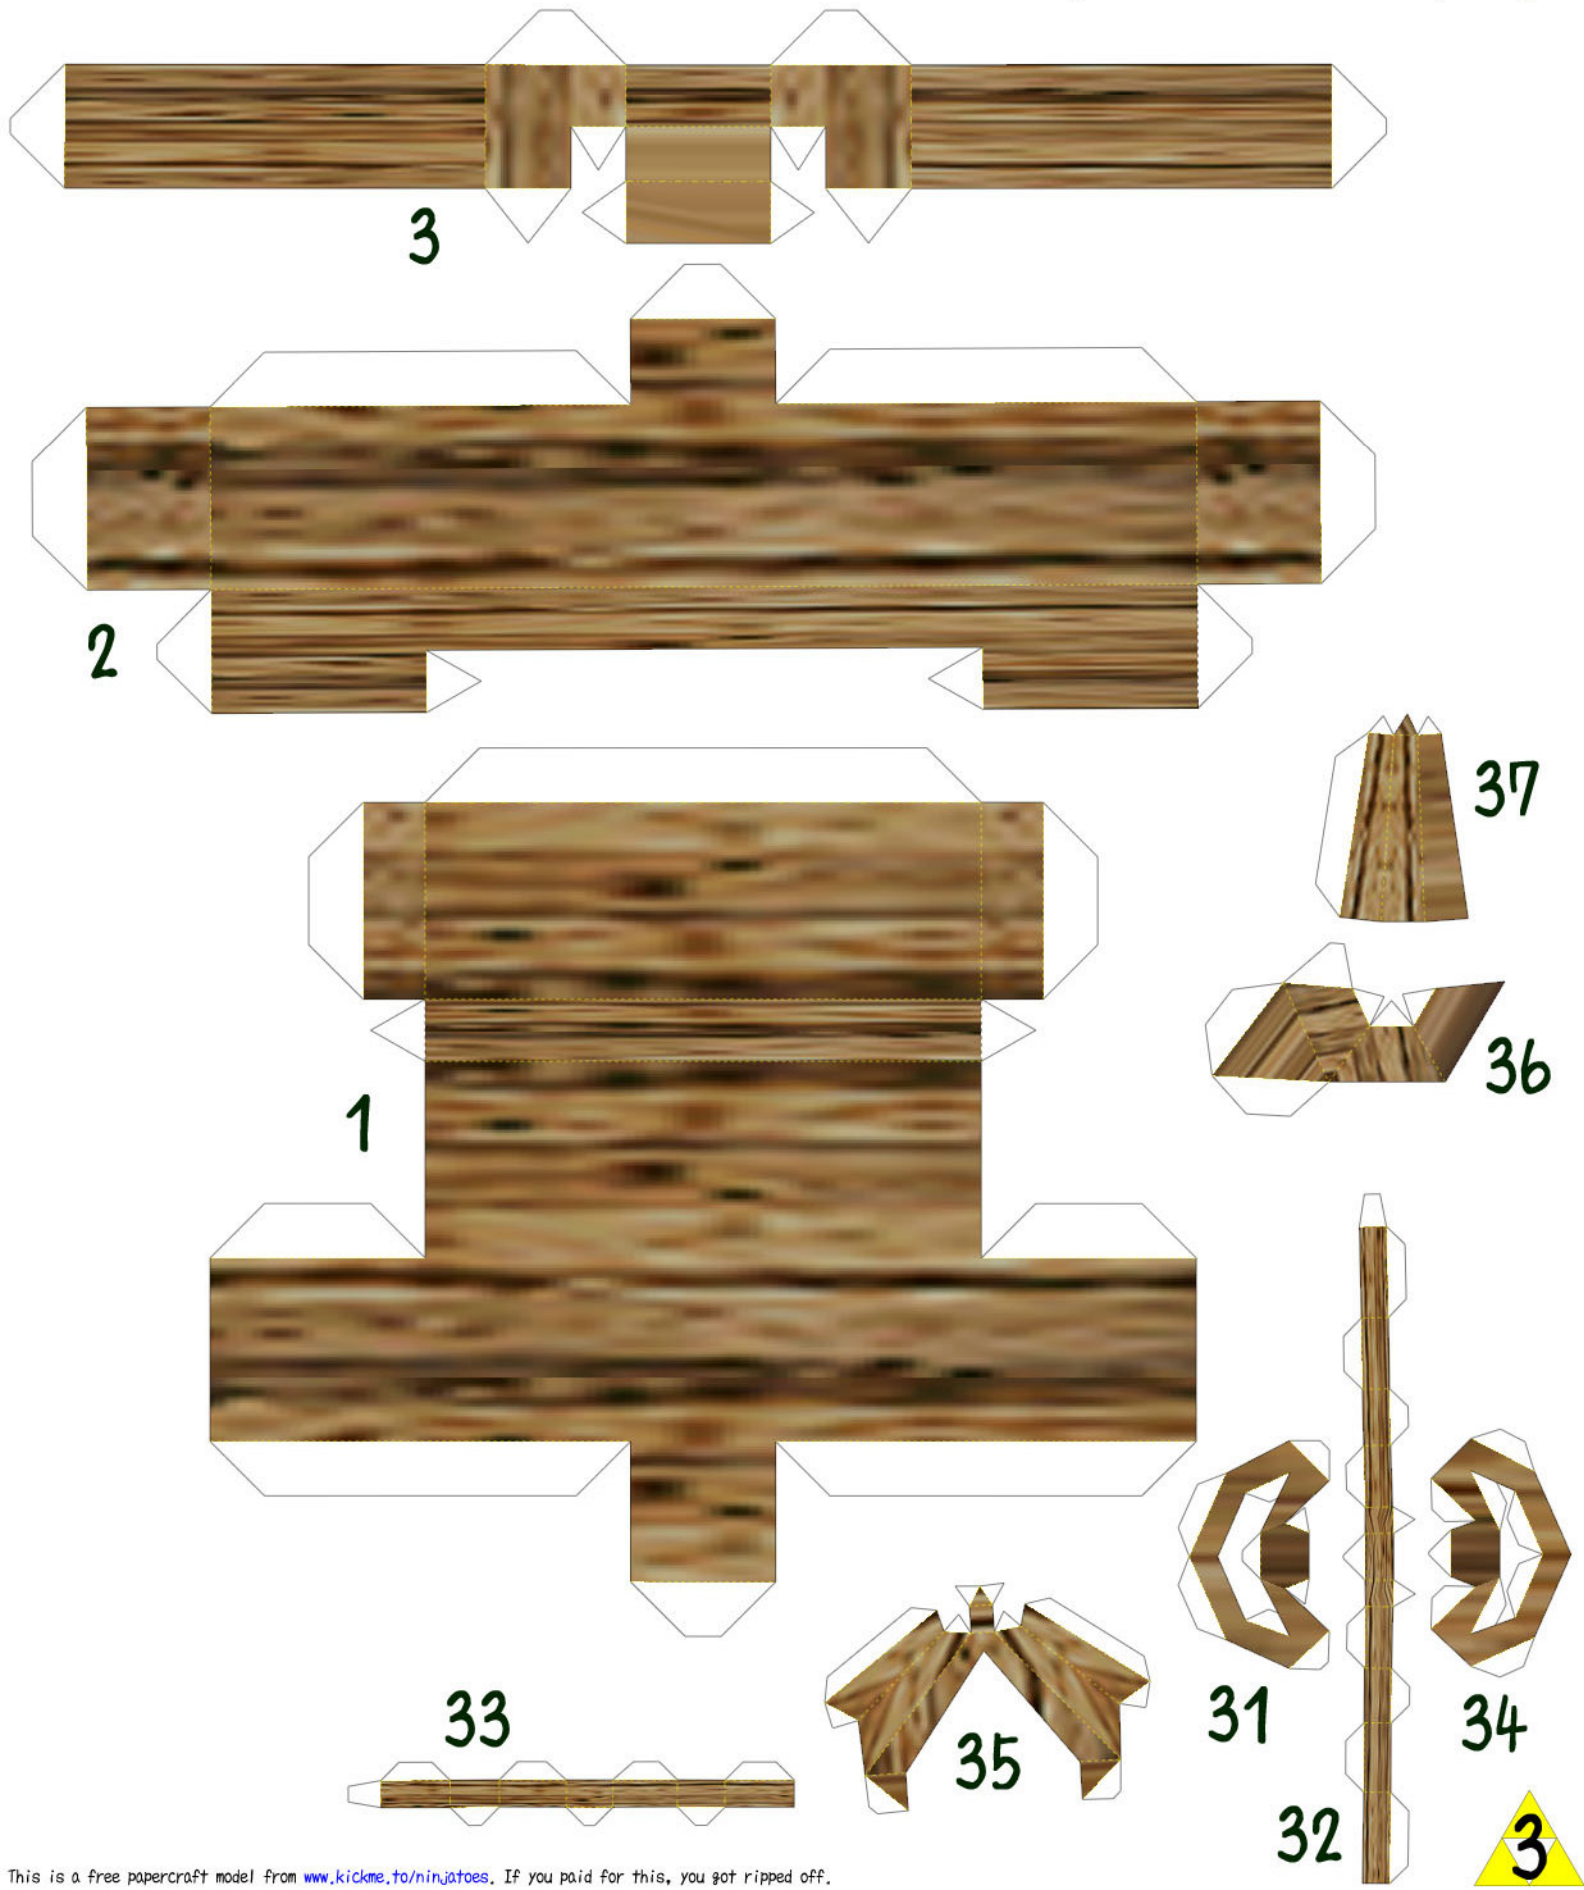

# Cremia's milk wagon

This wagon is used by Cremia (the eldest of the Romani sisters) to deliver the famed Chateau Romani milk to Clock Town over Milk Road. You can join her if you want to, which will start a sub-event where you need to protect the wagon from two bandits trying to stop that milk from ever reaching Clock Town... If you succeed, Cremia will give you Romani's Mask. This will grant you access to the Milk Bar in Clock Town, where you can obtain the Circus Leader's Mask, which will make the "Milk Road Run" much easier. Wait, wut...? Didn't you have to do the Milk Road run in order to get the Circus Leader's Mask...?? Yes, but since you can replay the three days over and over again as much as you like, you can do this sub-event more than once, and you might even get a very special reward the second time around...

game site: [www.zelda.com/universe/game/majora/](http://www.zelda.com/universe/game/majora/)

7

8

15

10

13

11

12

16

23

18

21

19

20

24

29