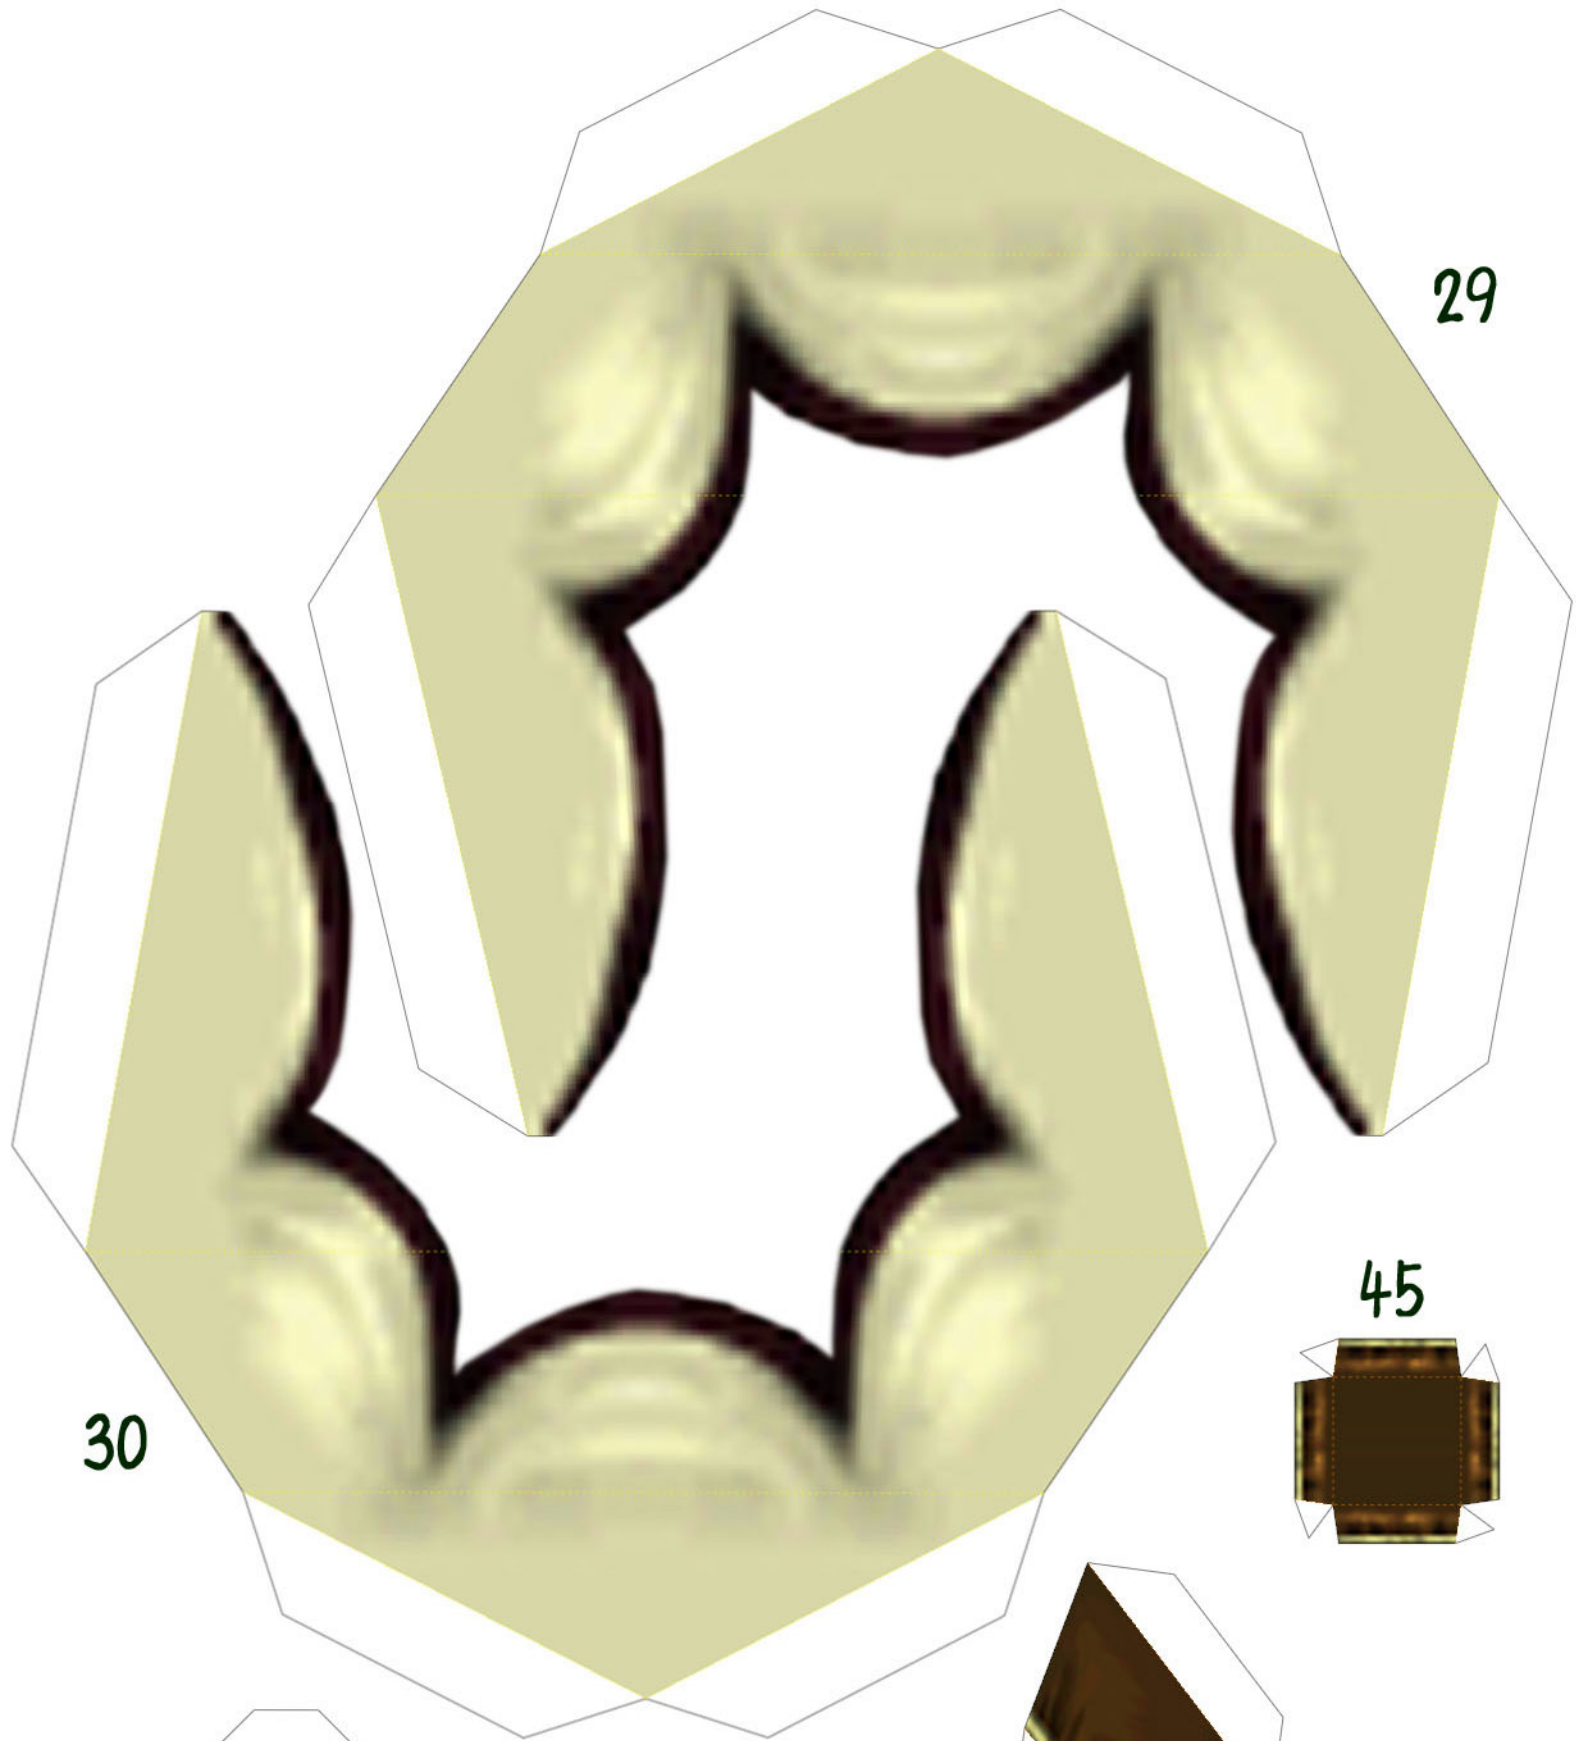

# Cremia's milk wagon

This wagon is used by Cremia (the eldest of the Romani sisters) to deliver the famed Chateau Romani milk to Clock Town over Milk Road. You can join her if you want to, which will start a sub-event where you need to protect the wagon from two bandits trying to stop that milk from ever reaching Clock Town... If you succeed, Cremia will give you Romani's Mask. This will grant you access to the Milk Bar in Clock Town, where you can obtain the Circus Leader's Mask, which will make the "Milk Road Run" much easier. Wait, wut...? Didn't you have to do the Milk Road run in order to get the Circus Leader's Mask...?? Yes, but since you can replay the three days over and over again as much as you like, you can do this sub-event more than once, and you might even get a very special reward the second time around...

16

23

18

21

19

20

24

29

30

45

43

44

9

48

46

47