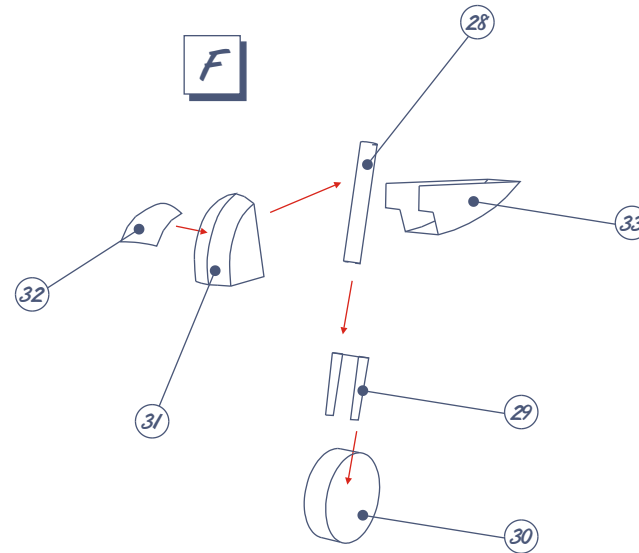

THAI PAPERWORK

WARBIRDS SERIES 5

*Paperwarbirds and
Thaipaperworks would like to
thank you for your continued
support and patronage. Enjoy
the model!*

A line drawing of a Yakovlev Yak-17 biplane, shown from a side profile. The aircraft is light gray with several red, pixelated camouflage patterns applied to the fuselage and wings. The drawing is semi-transparent, allowing the text below to be seen.

YAKOLEV YAK-17

Scale 1 : 48 design by **NOBI**

D

E

F

G