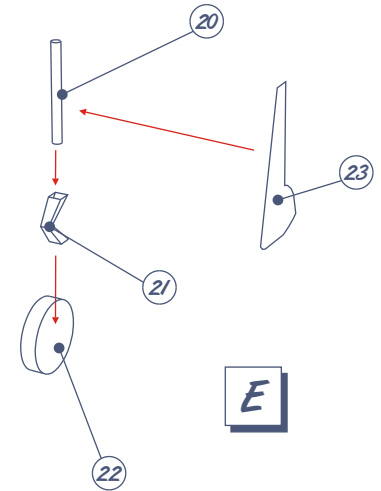

THAI PAPERWORK

WARBIRDS SERIES 5

*Paperwarbirds and
Thaipaperworks would like to
thank you for your continued
support and patronage. Enjoy
the model!*

A line drawing of a Yakovlev Yak-17 biplane, shown from a side profile. The aircraft is light gray with several red, pixelated camouflage patterns applied to the fuselage and wings. The drawing is semi-transparent, allowing the text below to be seen.

YAKOLEV YAK-17

Scale 1 : 48 design by **NOBI**

D

E

F

G