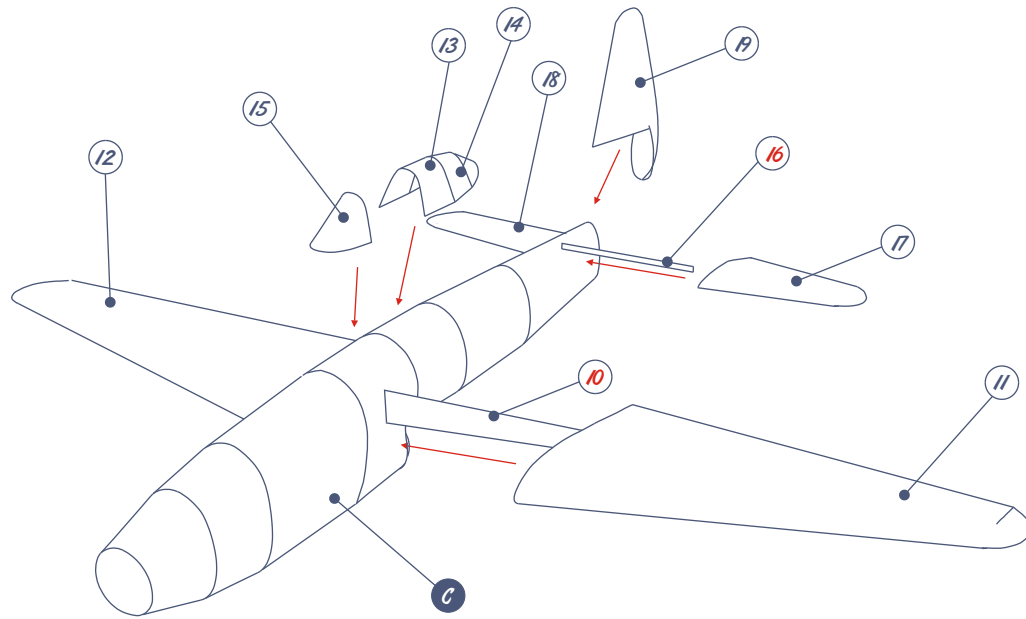

THAI PAPERWORK

WARBIRDS SERIES 5

*Paperwarbirds and
Thaipaperworks would like to
thank you for your continued
support and patronage. Enjoy
the model!*

A line drawing of a Yakovlev Yak-17 biplane, shown from a side profile. The aircraft is light gray with several red, pixelated camouflage patterns applied to the fuselage and wings. The drawing is semi-transparent, allowing the text below to be seen.

YAKOLEV YAK-17

Scale 1 : 48 design by **NOBI**

D

E

F

G