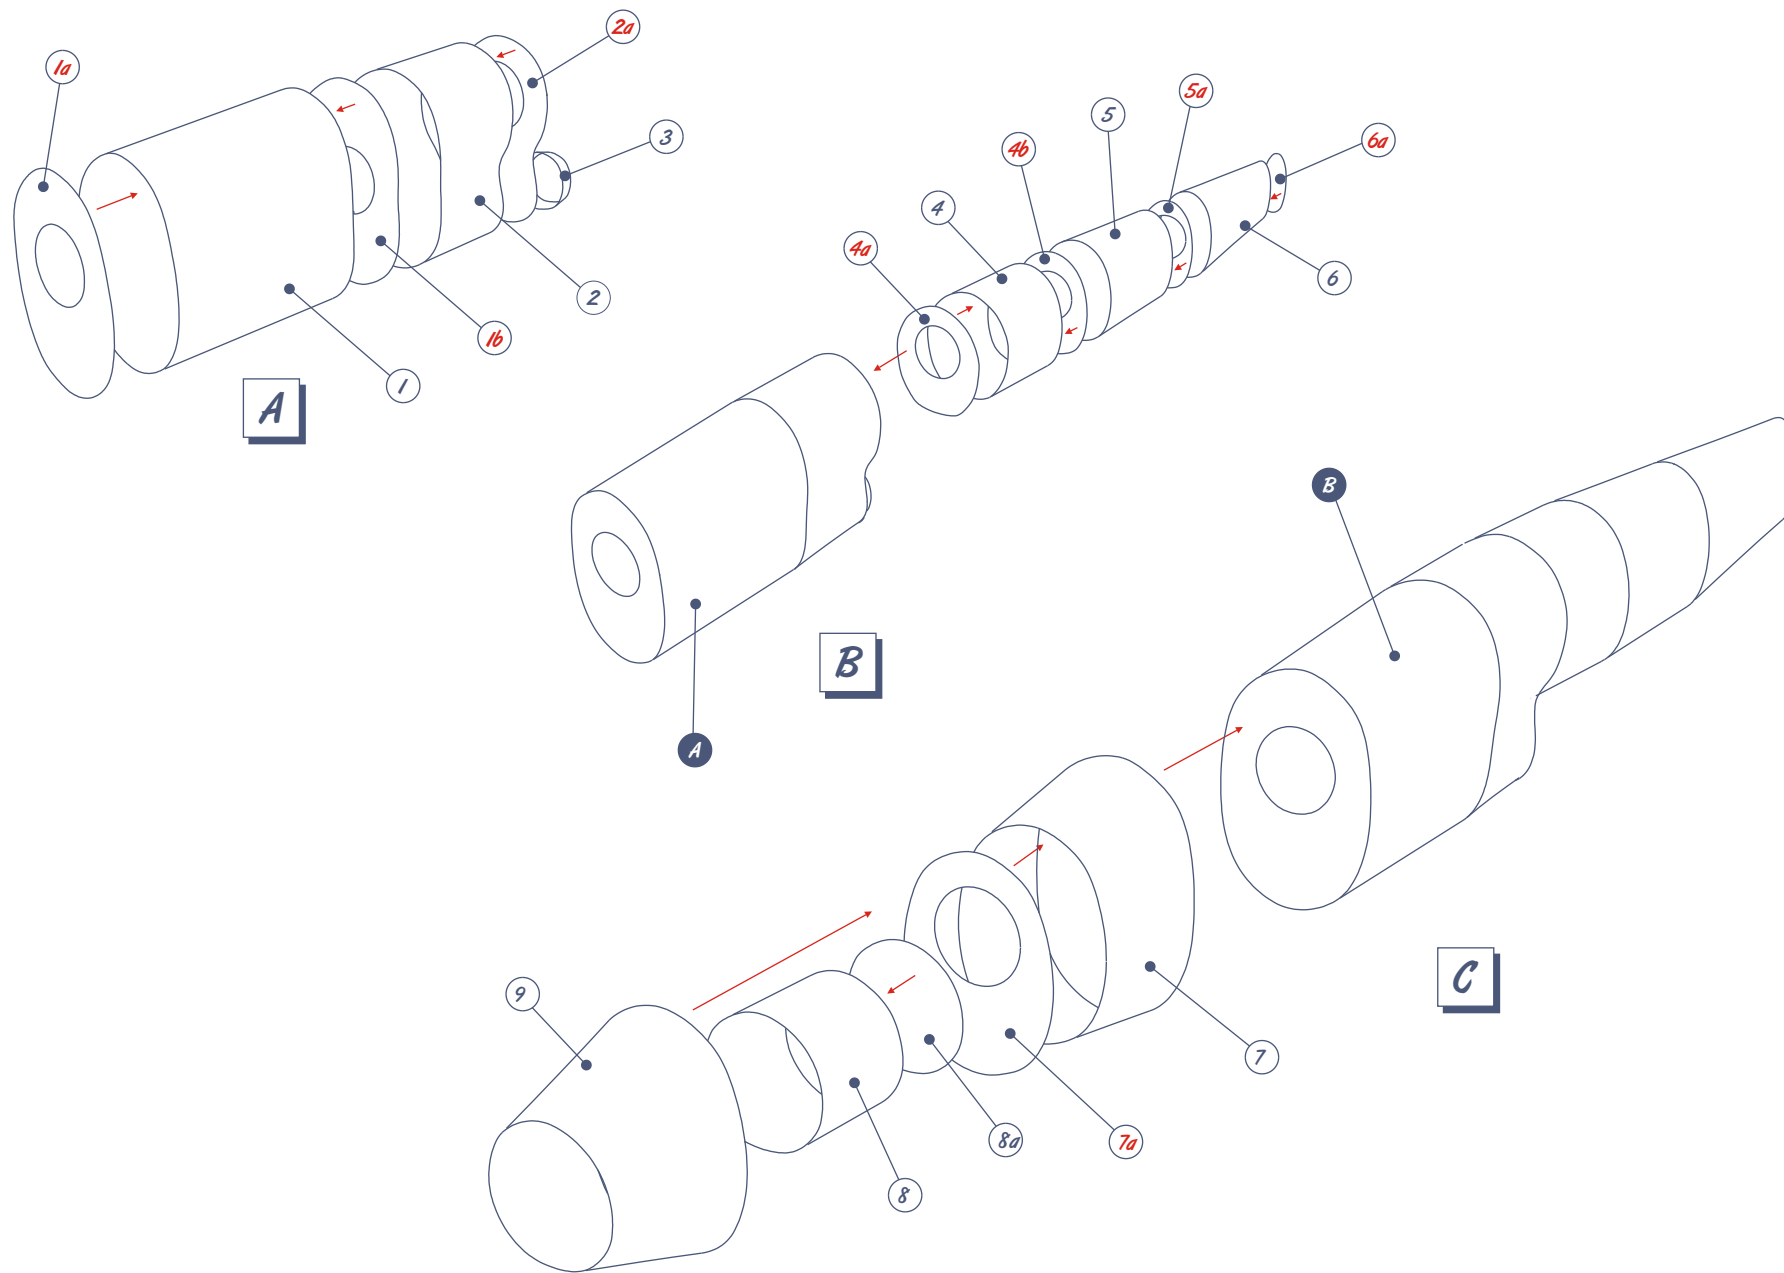

THAI PAPERWORK

WARBIRDS SERIES 5

*Paperwarbirds and
Thaipaperworks would like to
thank you for your continued
support and patronage. Enjoy
the model!*

A line drawing of a Yakovlev Yak-17 biplane, shown from a side profile. The aircraft is light gray with several red, pixelated camouflage patterns applied to the fuselage and wings. The drawing is semi-transparent, allowing the text below to be seen.

YAKOLEV YAK-17

Scale 1 : 48 design by **NOBI**

D

E

F

G