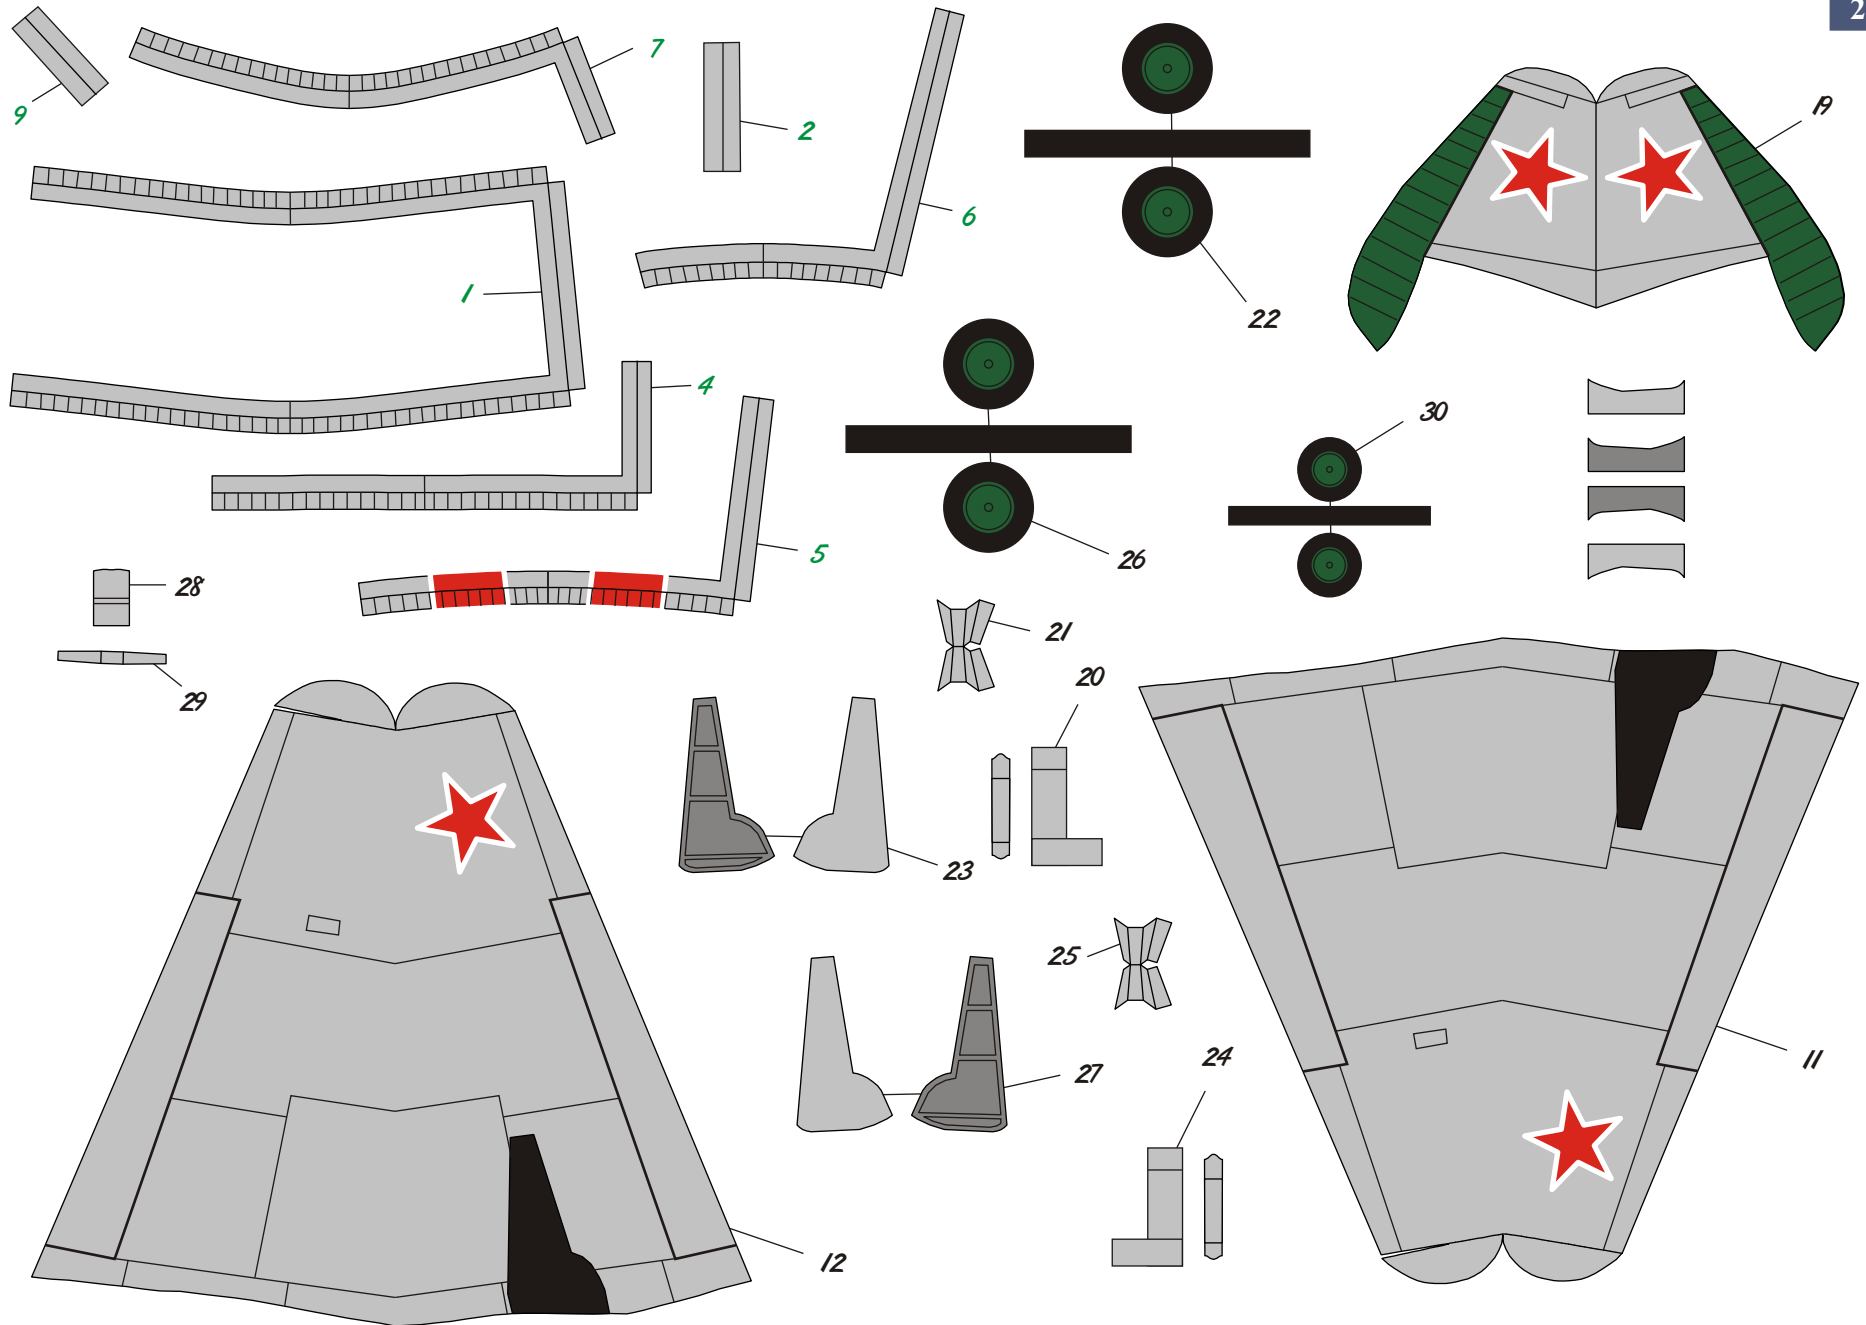

THAI PAPERWORK

WARBIRDS SERIES 5

*Paperwarbirds and
Thaipaperworks would like to
thank you for your continued
support and patronage. Enjoy
the model!*

A line drawing of a Yakovlev Yak-17 biplane, shown from a side profile. The aircraft is light gray with several red, pixelated camouflage patterns applied to the fuselage and wings. The drawing is semi-transparent, allowing the text below to be seen.

YAKOLEV YAK-17

Scale 1 : 48 design by **NOBI**

D

E

F

G