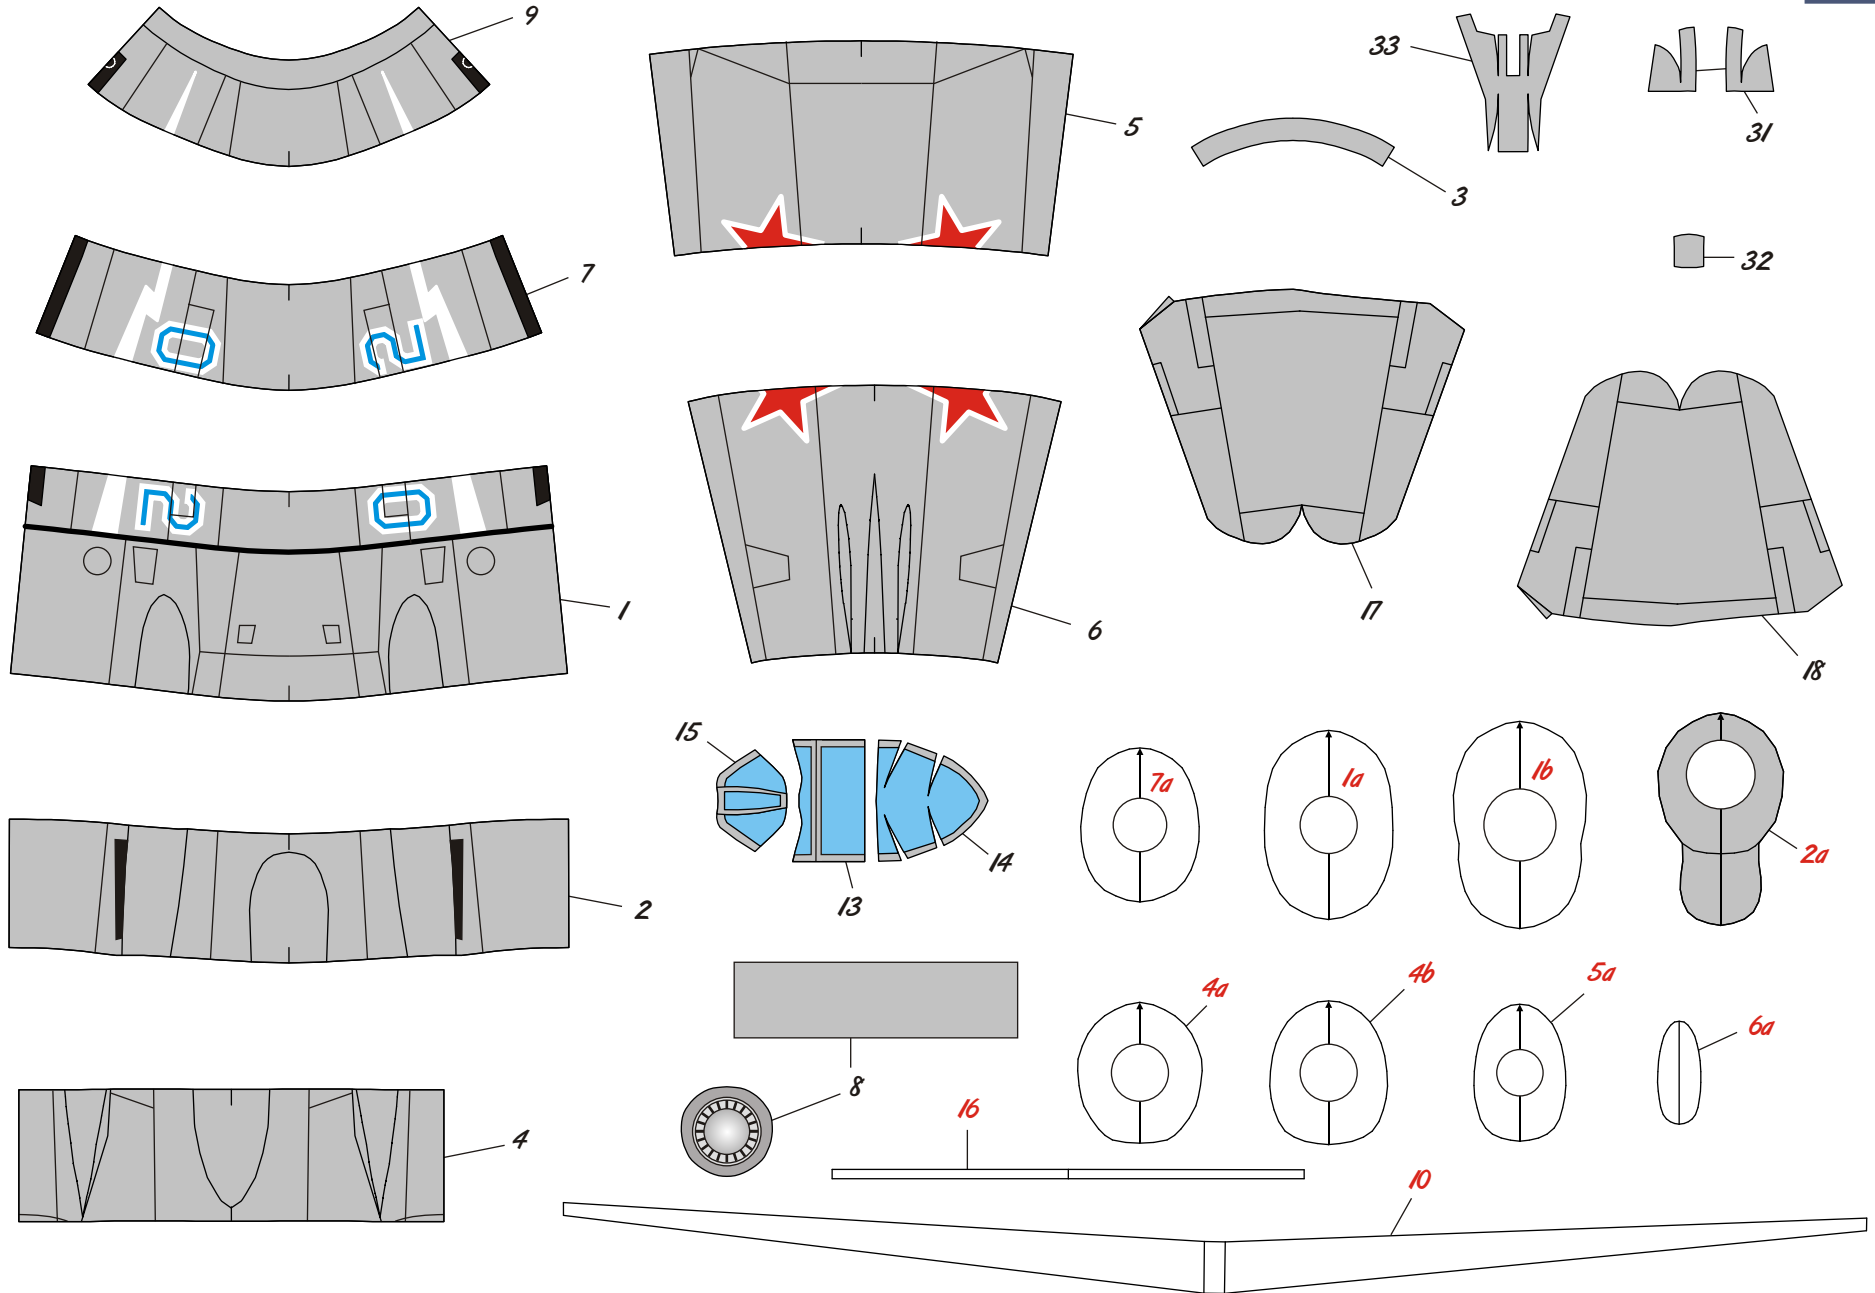

THAI PAPERWORK

WARBIRDS SERIES 5

*Paperwarbirds and
Thaipaperworks would like to
thank you for your continued
support and patronage. Enjoy
the model!*

A line drawing of a Yakovlev Yak-17 biplane, shown from a side profile. The aircraft is light gray with several red, pixelated camouflage patterns applied to the fuselage and wings. The drawing is semi-transparent, allowing the text below to be seen.

YAKOLEV YAK-17

Scale 1 : 48 design by **NOBI**

D

E

F

G