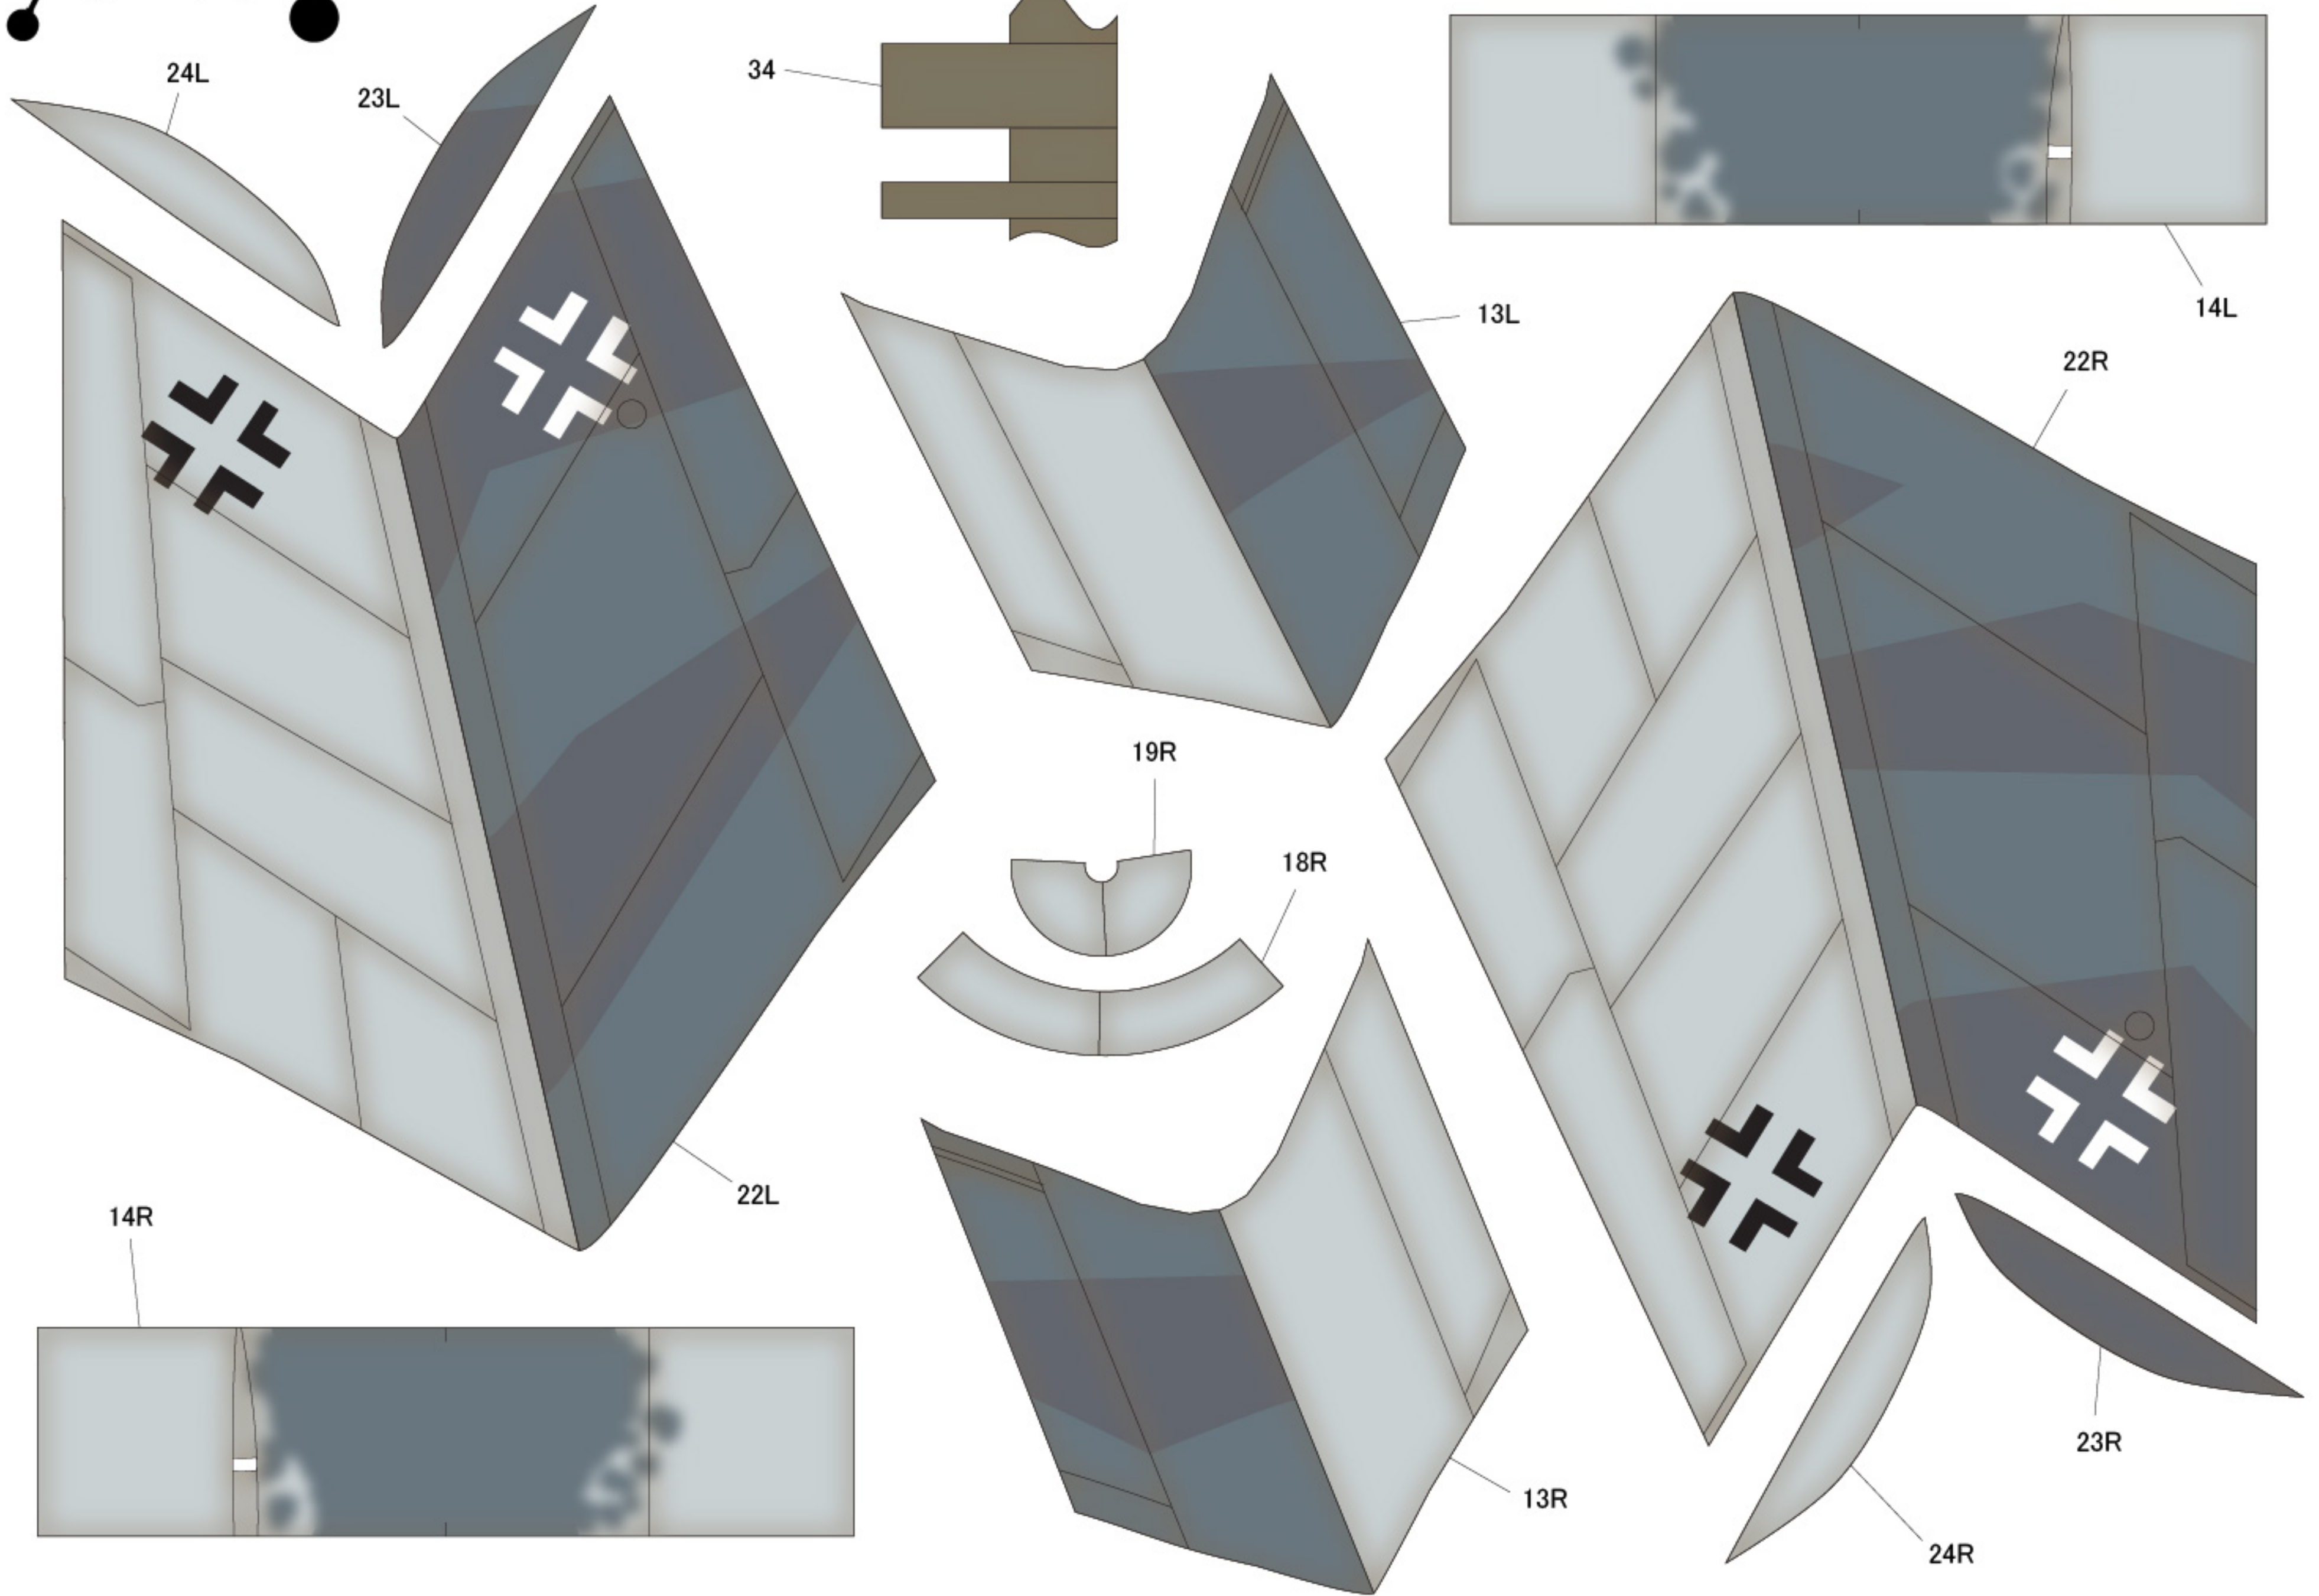

- Rare subject
- Easy But Beautiful

THAIPAPERWORK

X-Birds series 11

FW Super Lorin

Scale 1/48

Some weight to make balance