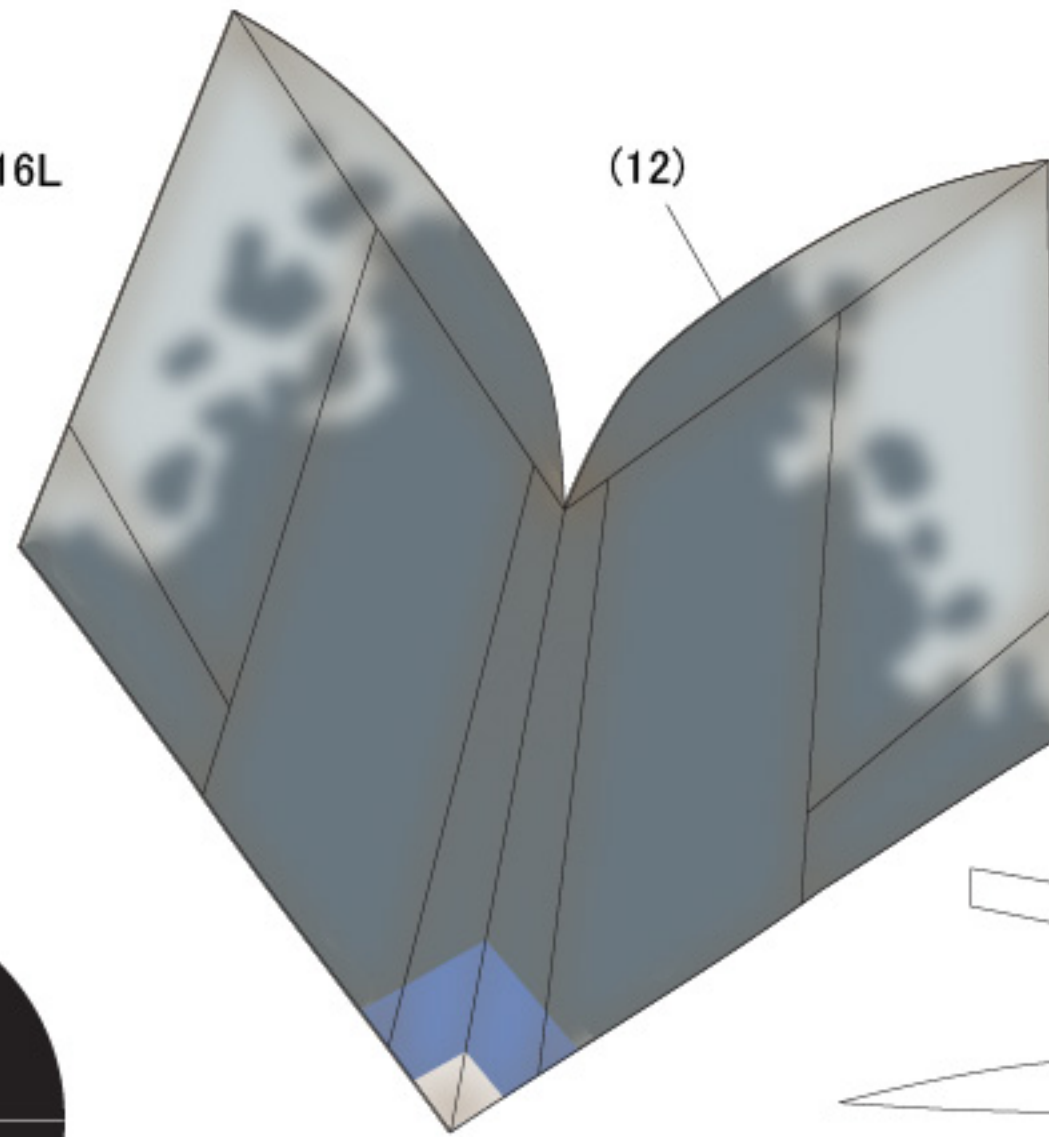

- Rare subject
- Easy But Beautiful

THAIPAPERWORK

X-Birds series 11

FW Super Lorin

Scale 1/48

Some weight to make balance