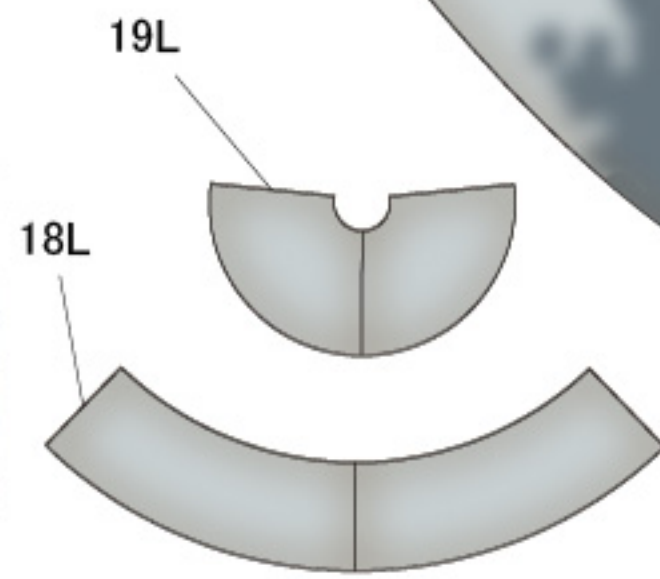

- Rare subject
- Easy But Beautiful

THAIPAPERWORK

X-Birds series 11

FW Super Lorin

Scale 1/48

Some weight to make balance