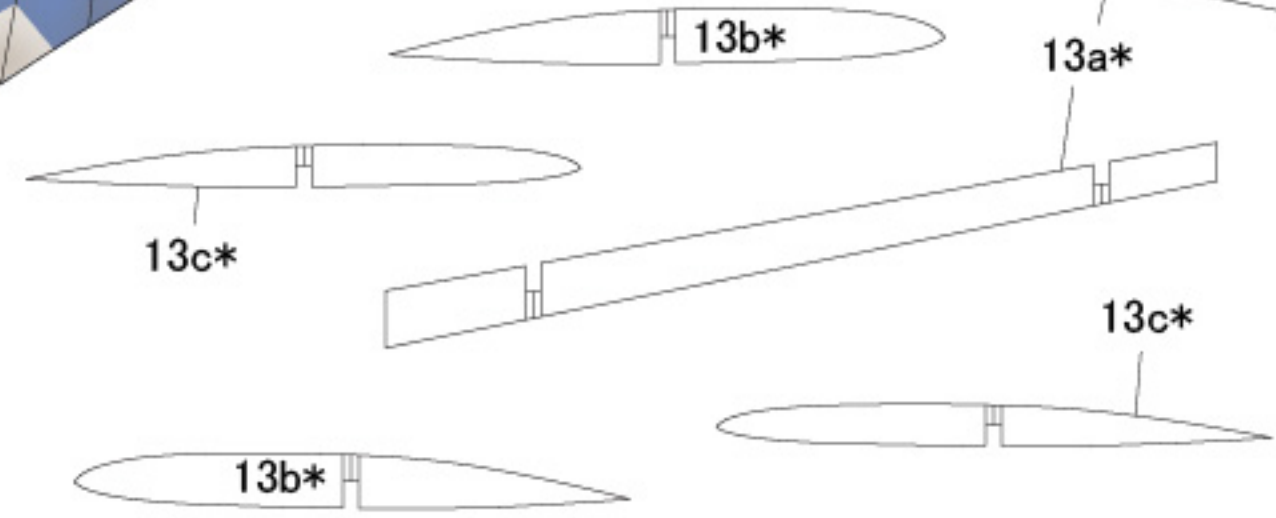

- Rare subject
- Easy But Beautiful

THAIPAPERWORK

X-Birds series 11

FW Super Lorin

Scale 1/48

Some weight to make balance