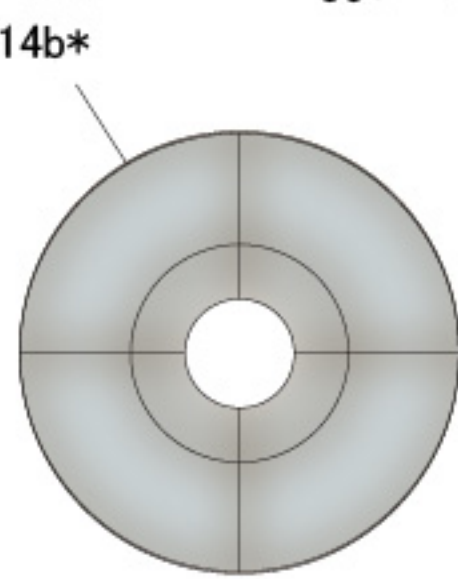

- Rare subject
- Easy But Beautiful

THAIPAPERWORK

X-Birds series 11

FW Super Lorin

Scale 1/48

Some weight to make balance