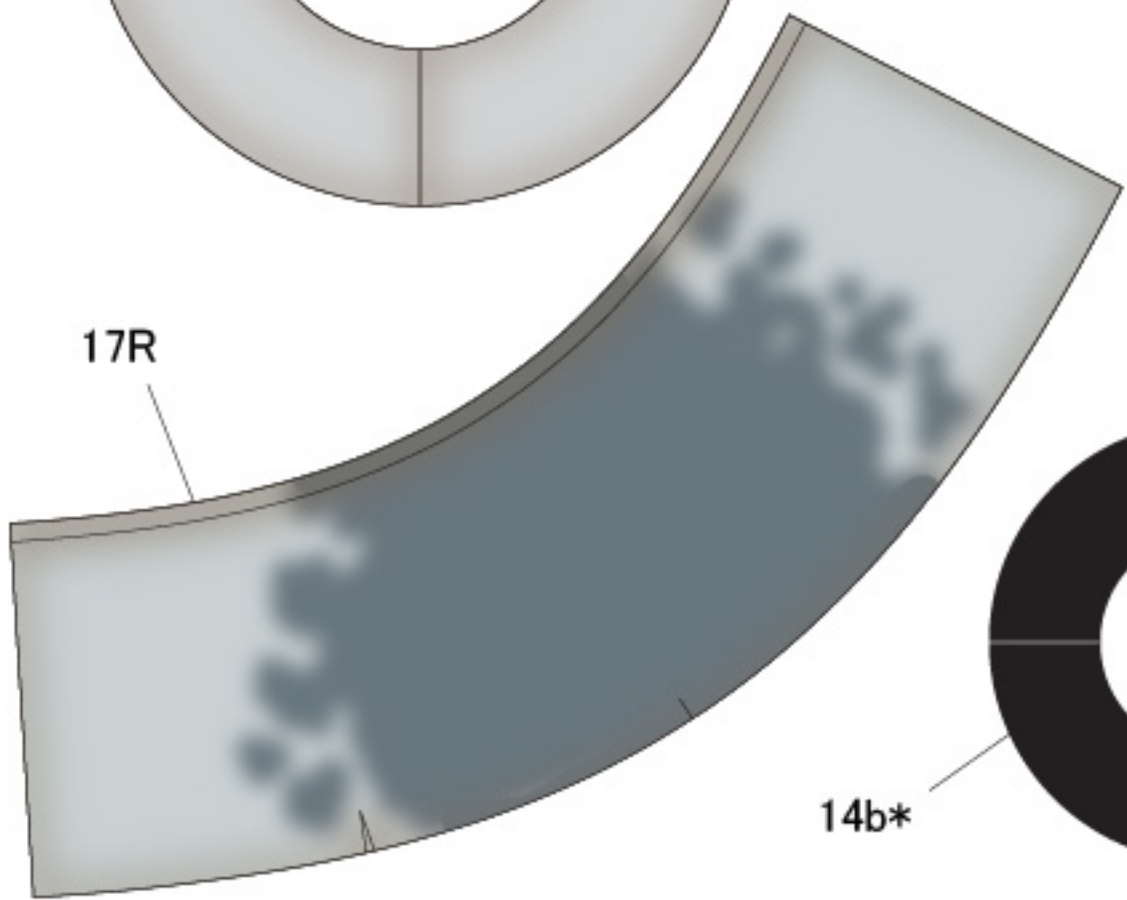

- Rare subject
- Easy But Beautiful

THAIPAPERWORK

X-Birds series 11

FW Super Lorin

Scale 1/48

Some weight to make balance