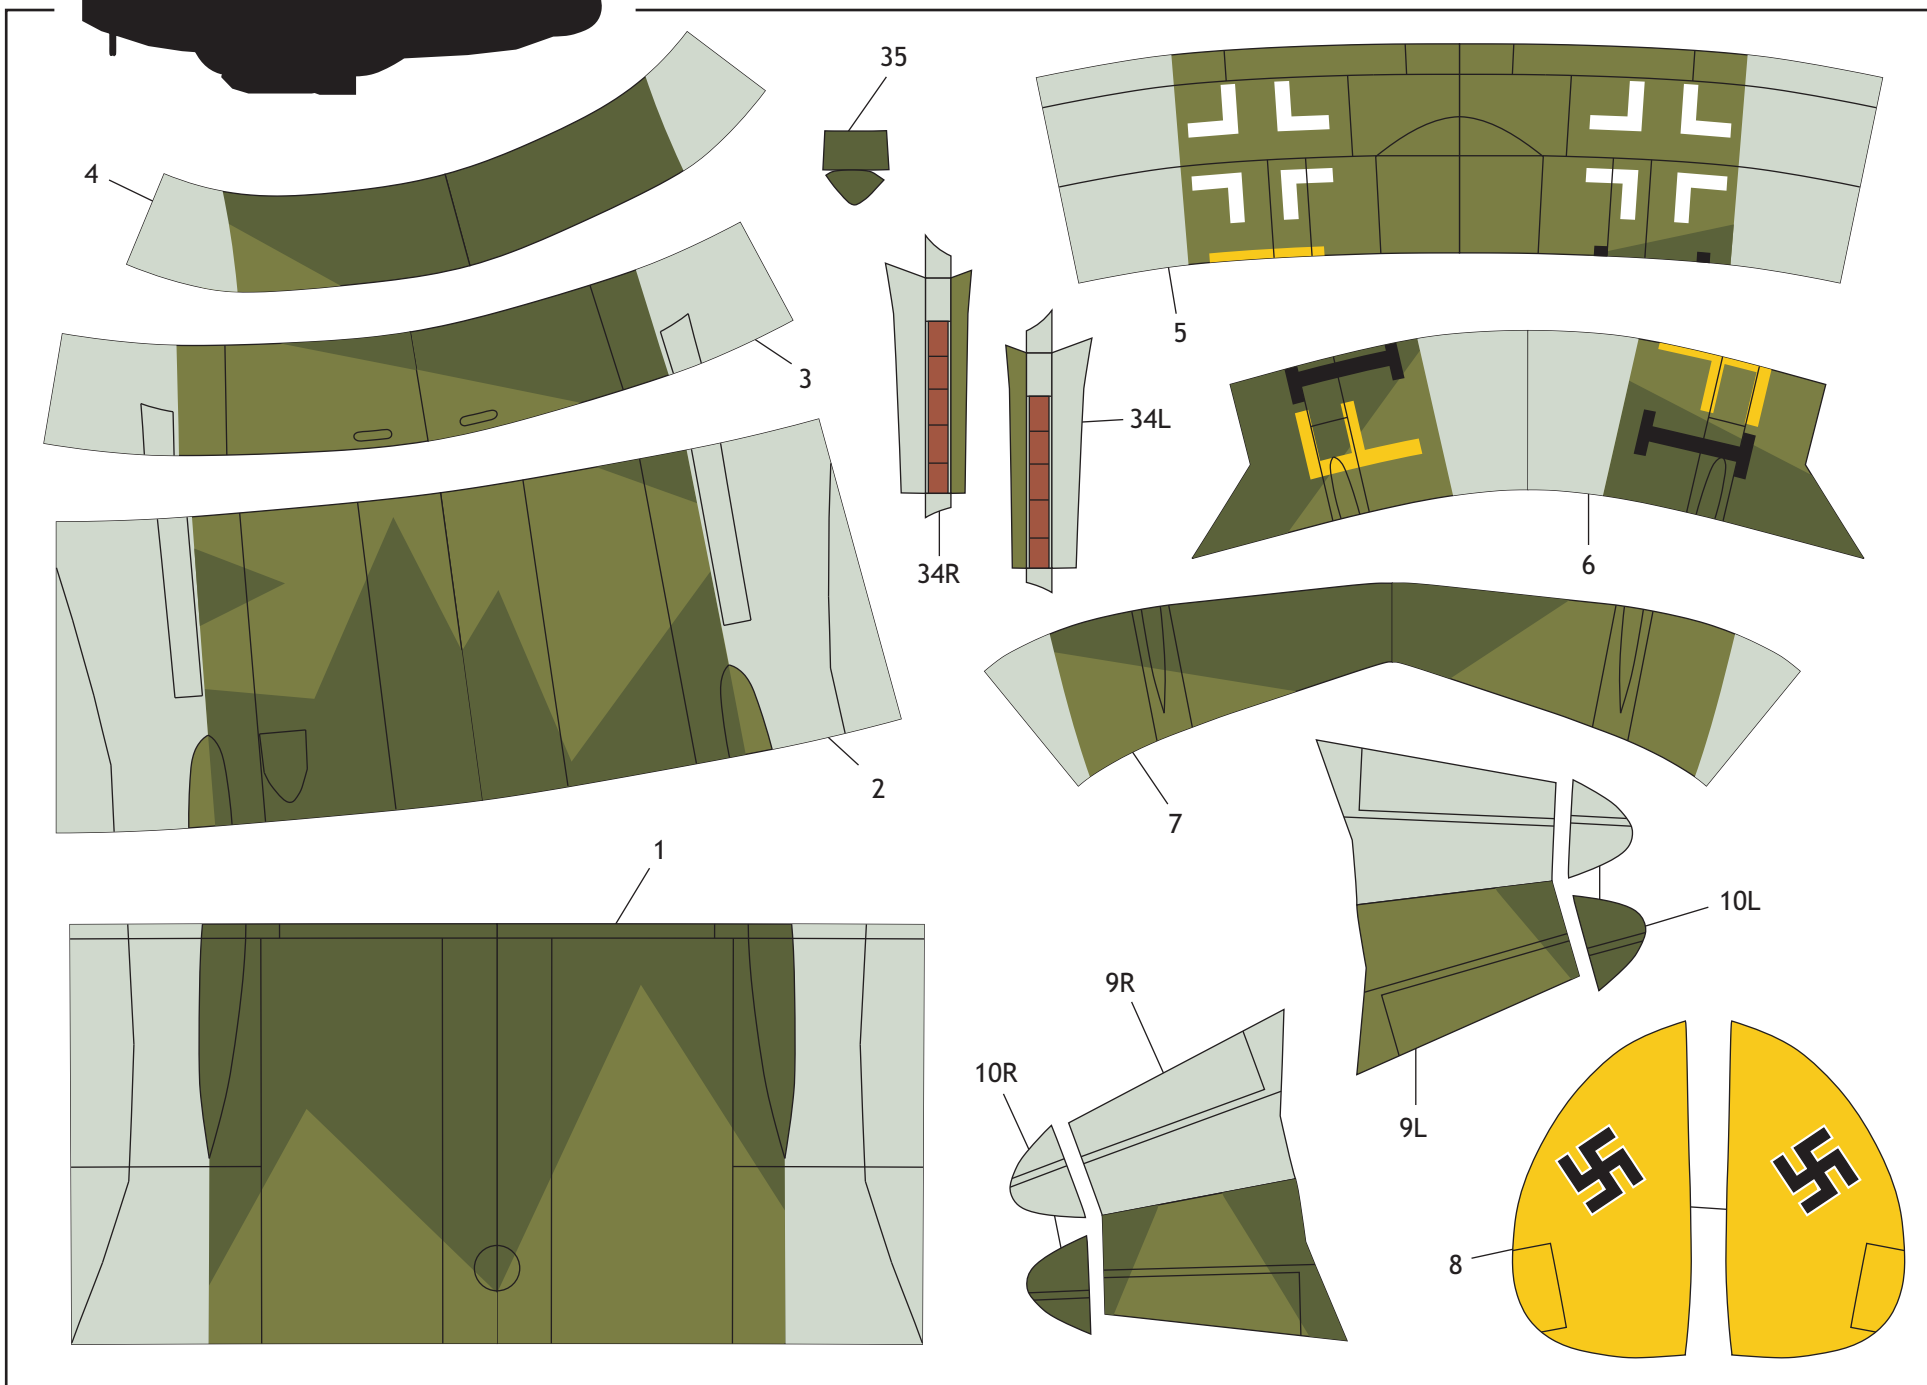

- Strange design
- contain both 1/48 and 1/32 scale
- Detail instruction diagram
- Easy but Beautiful

THAI PAPERWORK

X-Birds series

Hütter Hü 136 (Stubo 1)

Scale 1/32 and 1/48

Hütter Hü 136 (Stubo 1)

Hütter Hü 136 (Stubo 1)

Hütter Hü 136 (Stubo 1)

Hütter Hü 136 (Stubo 1)

Hütter Hü 136 (Stubo 1)

Hütter Hü 136 (Stubo 1)

Hütter Hü 136 (Stubo 1)

32

31

Hütter Hü 136 (Stubo 1)