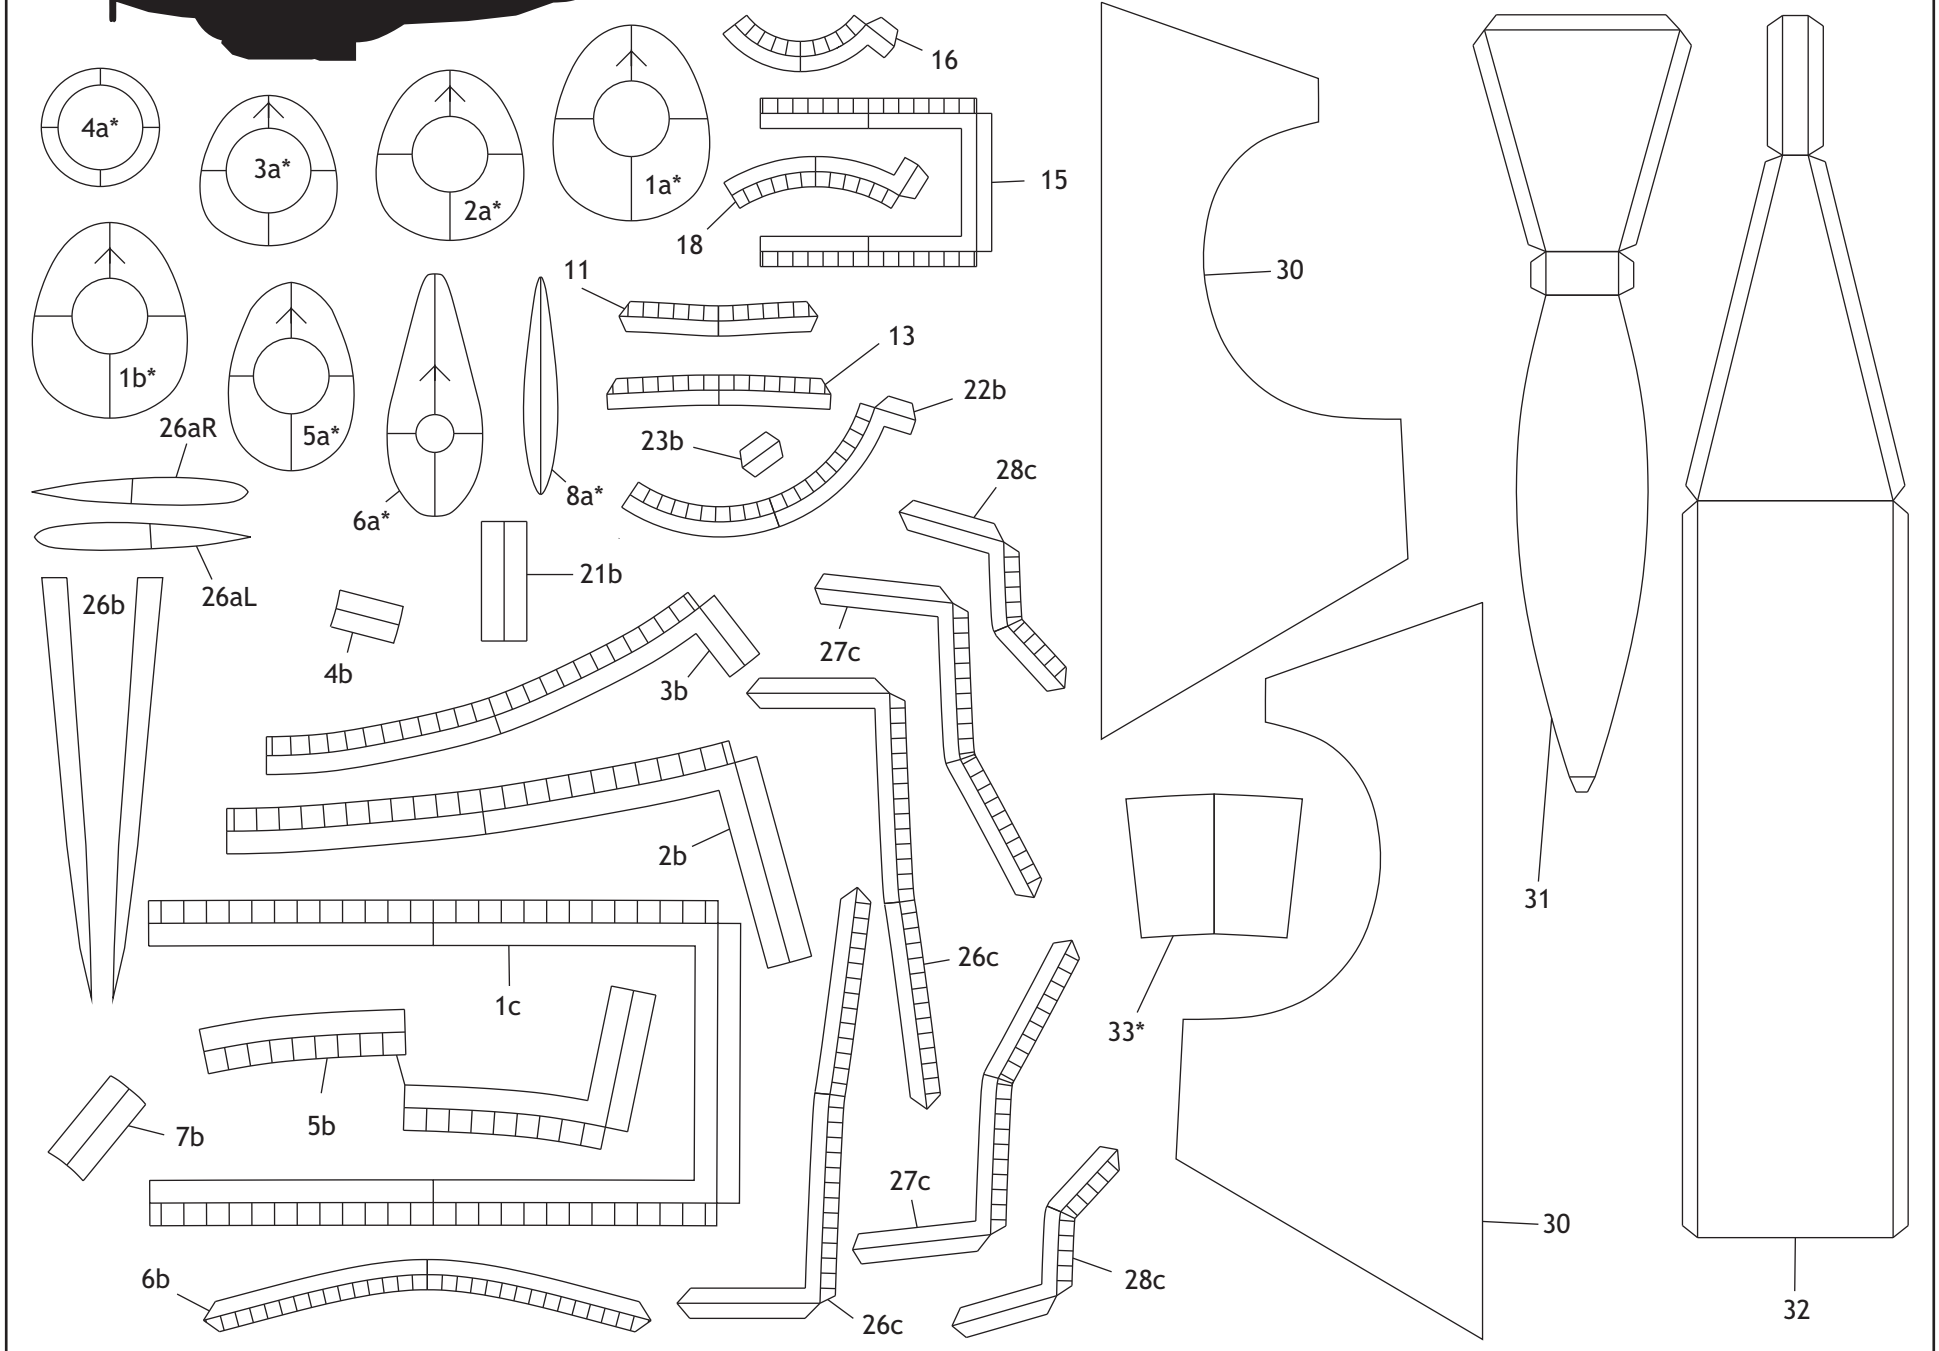

- Strange design
- contain both 1/48 and 1/32 scale
- Detail instruction diagram
- Easy but Beautiful

THAI PAPERWORK

X-Birds series

Hütter Hü 136 (Stubo 1)

Scale 1/32 and 1/48

Hütter Hü 136 (Stubo 1)

Hütter Hü 136 (Stubo 1)

Hütter Hü 136 (Stubo 1)

Hütter Hü 136 (Stubo 1)

Hütter Hü 136 (Stubo 1)

Hütter Hü 136 (Stubo 1)

Hütter Hü 136 (Stubo 1)

32

31

Hütter Hü 136 (Stubo 1)