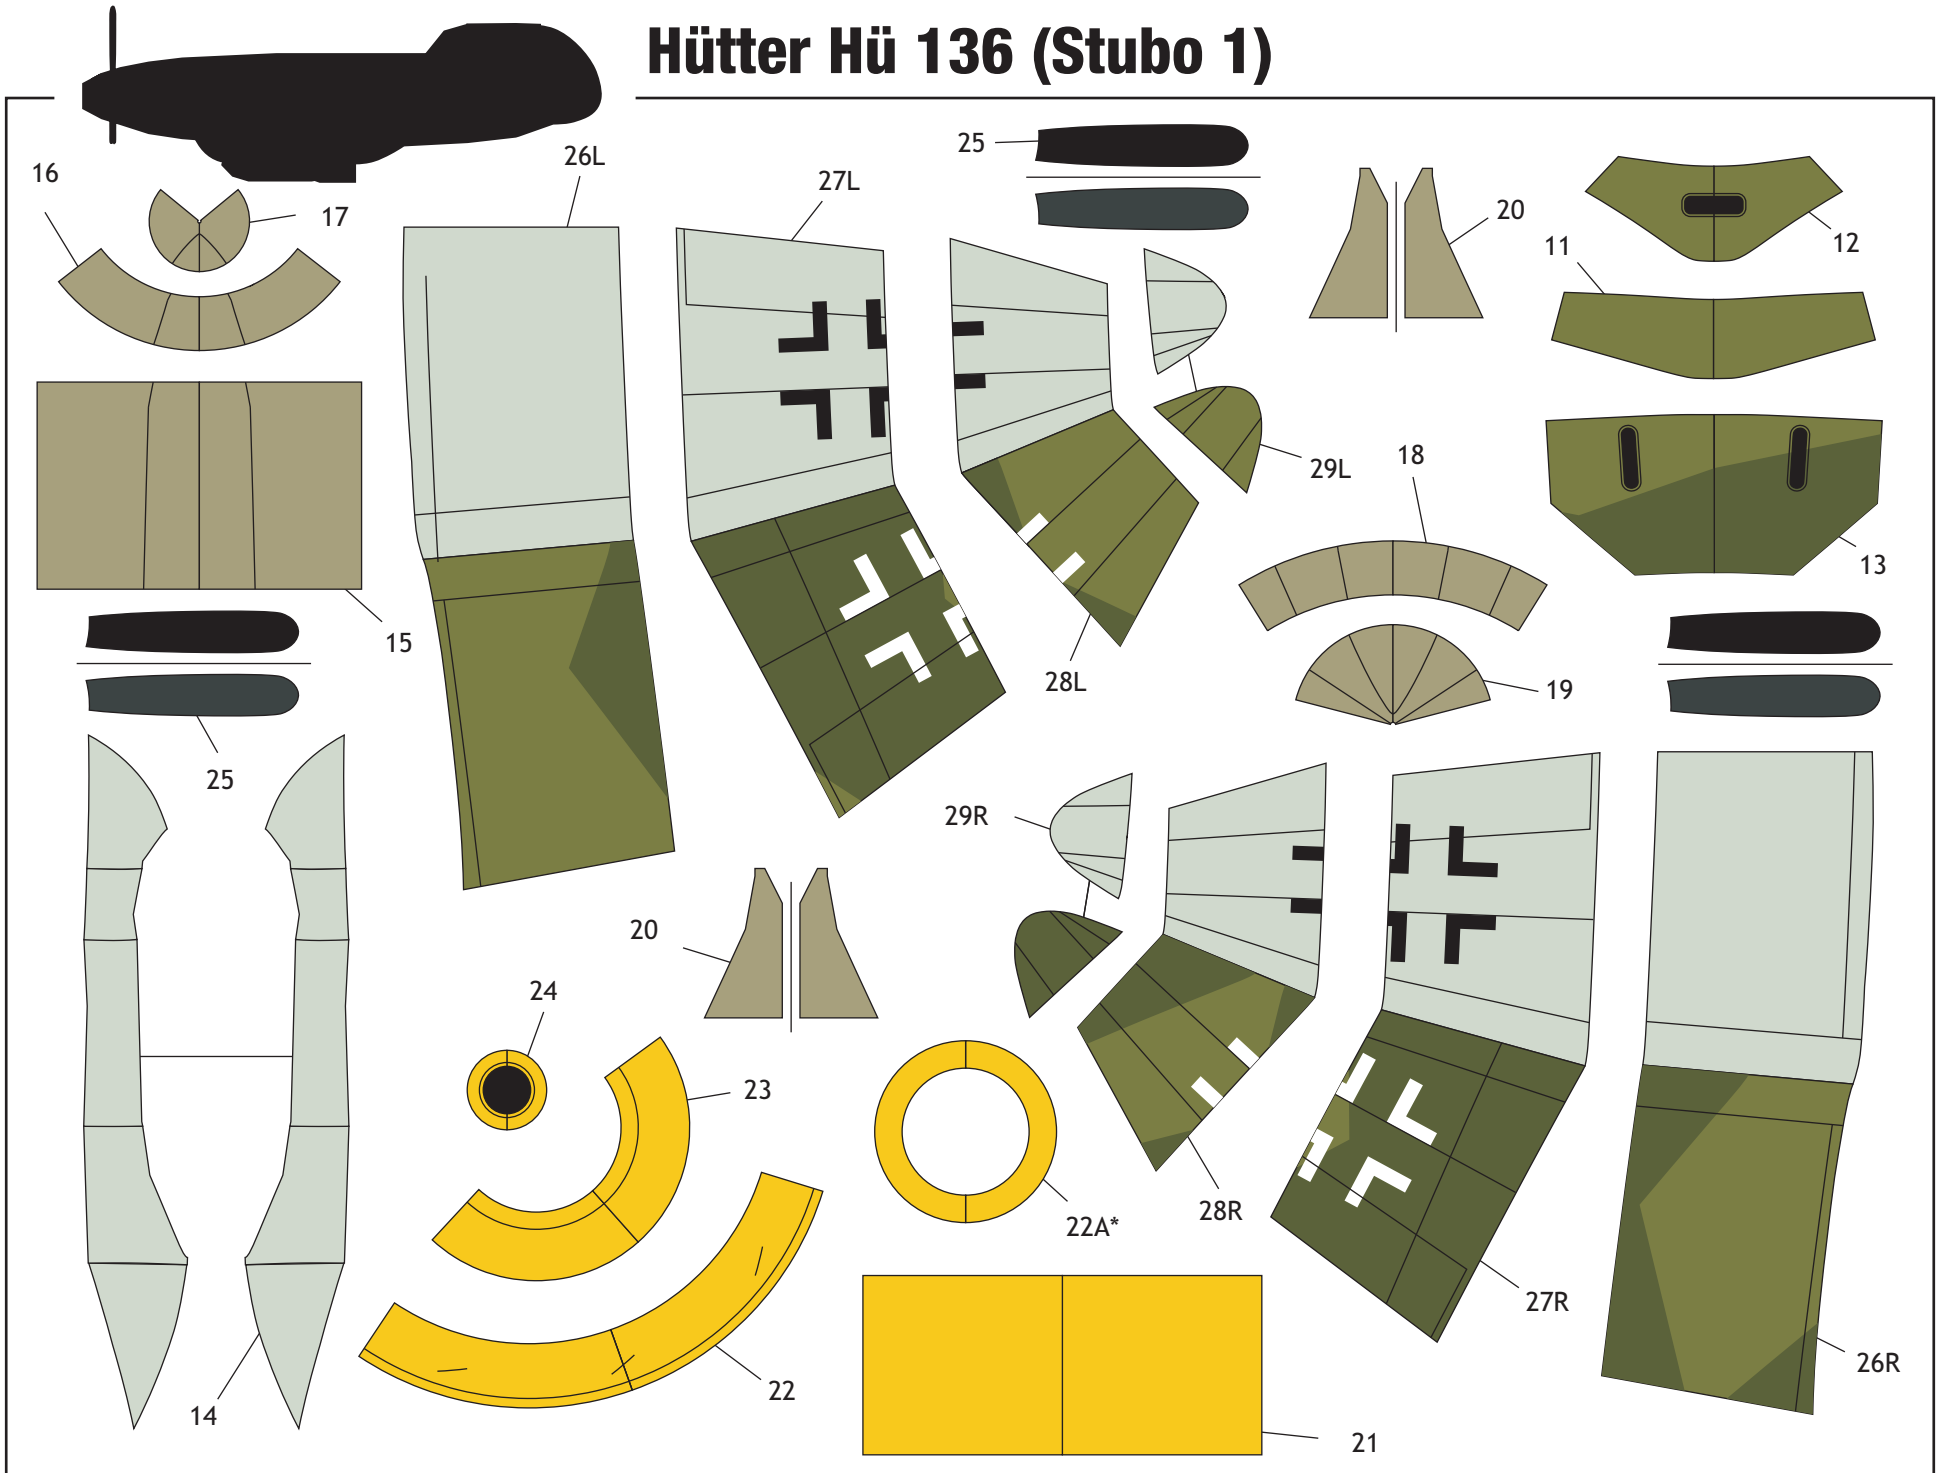

- Strange design
- contain both 1/48 and 1/32 scale
- Detail instruction diagram
- Easy but Beautiful

THAI PAPERWORK

X-Birds series

Hütter Hü 136 (Stubo 1)

Scale 1/32 and 1/48

Hütter Hü 136 (Stubo 1)

Hütter Hü 136 (Stubo 1)

Hütter Hü 136 (Stubo 1)

Hütter Hü 136 (Stubo 1)

Hütter Hü 136 (Stubo 1)

Hütter Hü 136 (Stubo 1)

Hütter Hü 136 (Stubo 1)

32

31

Hütter Hü 136 (Stubo 1)