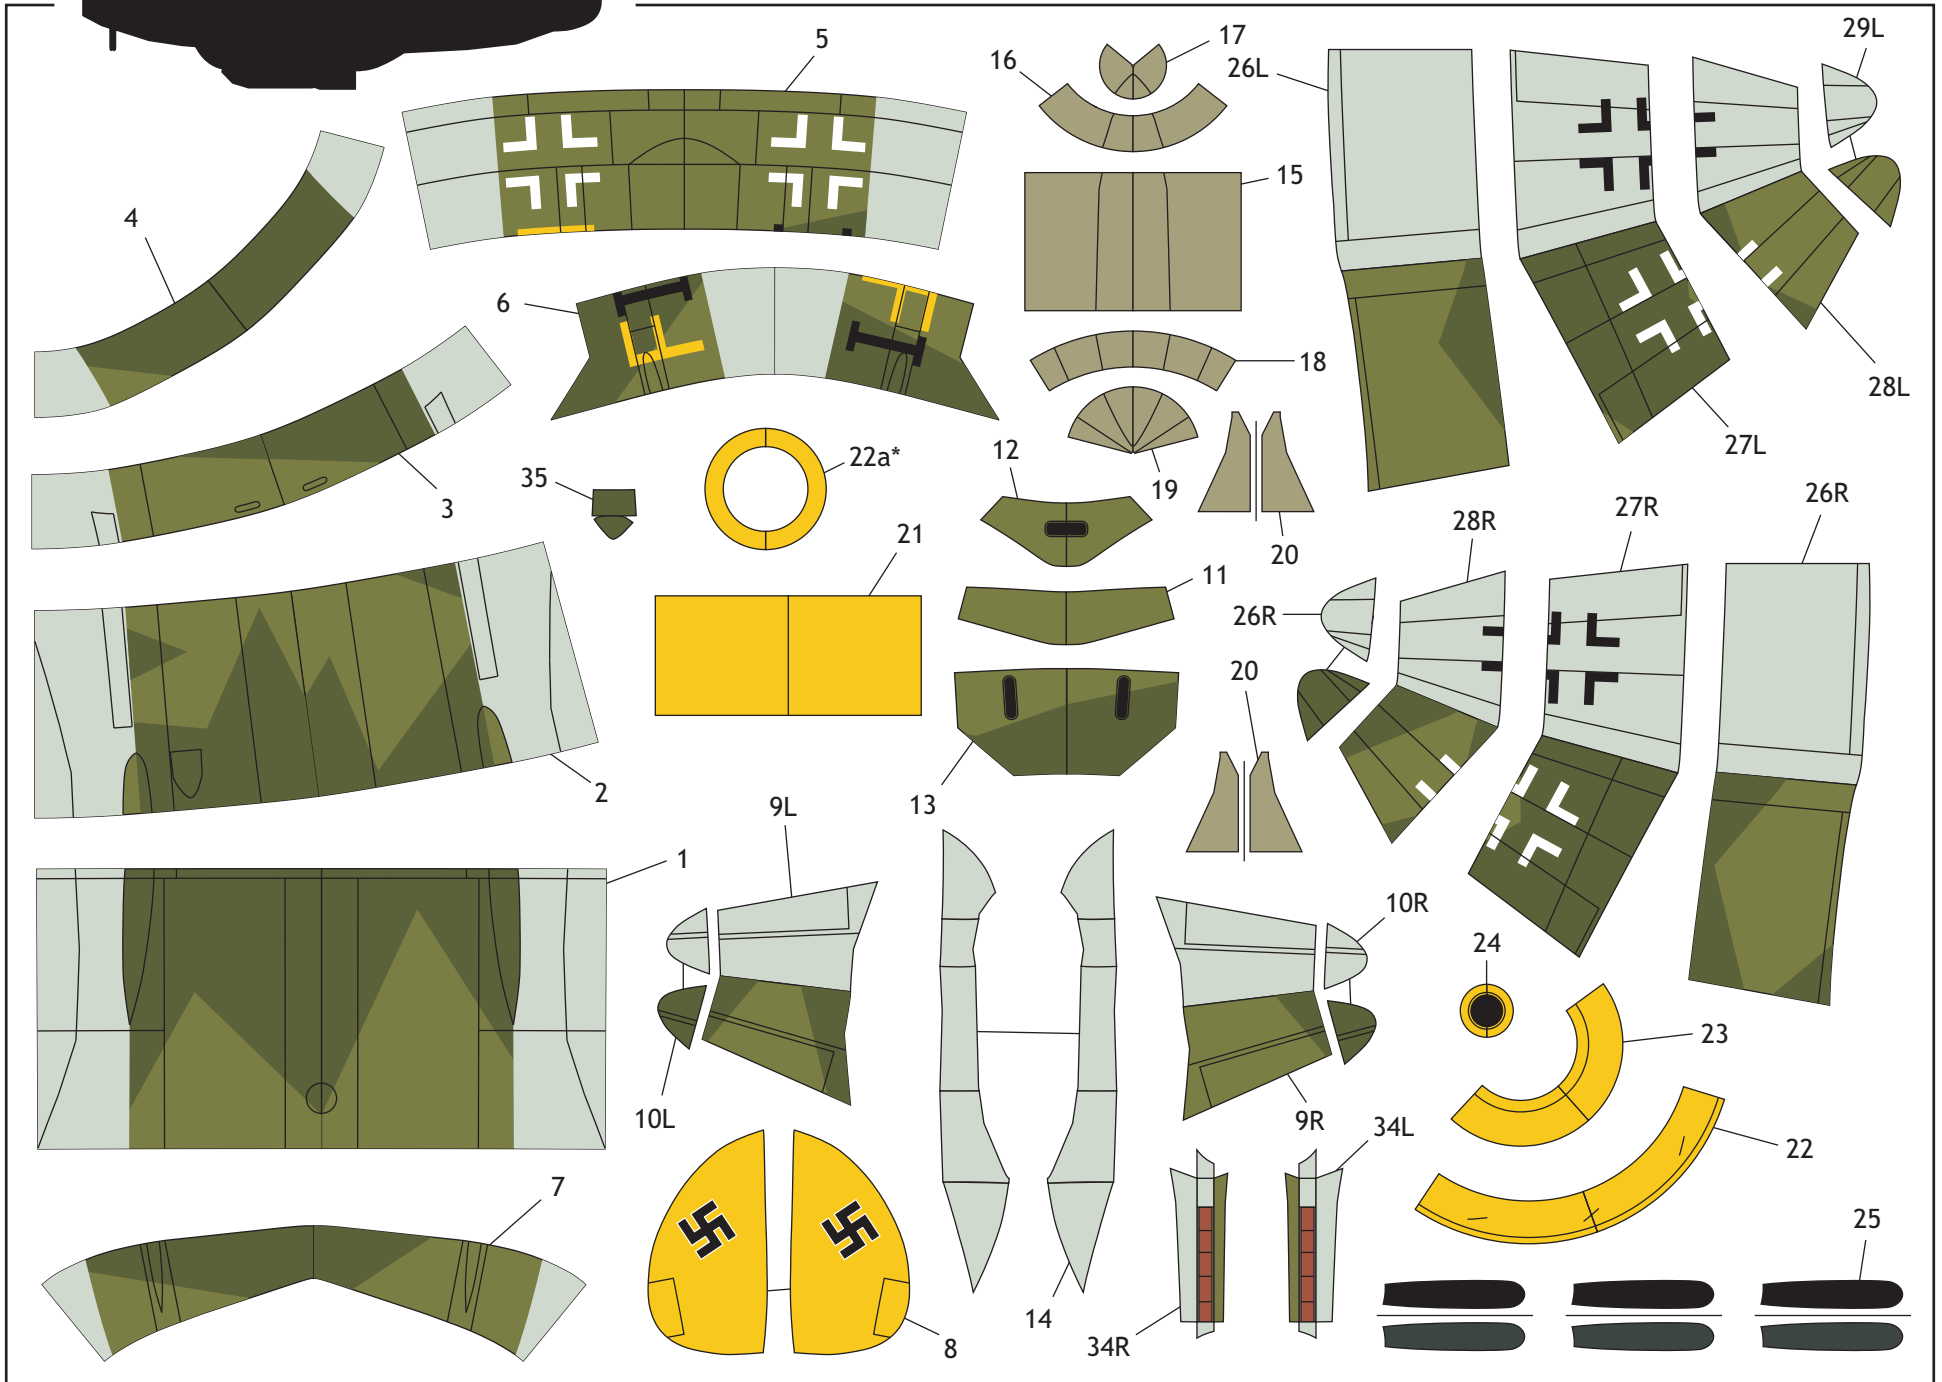

- Strange design
- contain both 1/48 and 1/32 scale
- Detail instruction diagram
- Easy but Beautiful

THAI PAPERWORK

X-Birds series

Hütter Hü 136 (Stubo 1)

Scale 1/32 and 1/48

Hütter Hü 136 (Stubo 1)

Hütter Hü 136 (Stubo 1)

Hütter Hü 136 (Stubo 1)

Hütter Hü 136 (Stubo 1)

Hütter Hü 136 (Stubo 1)

Hütter Hü 136 (Stubo 1)

Hütter Hü 136 (Stubo 1)

32

31

Hütter Hü 136 (Stubo 1)