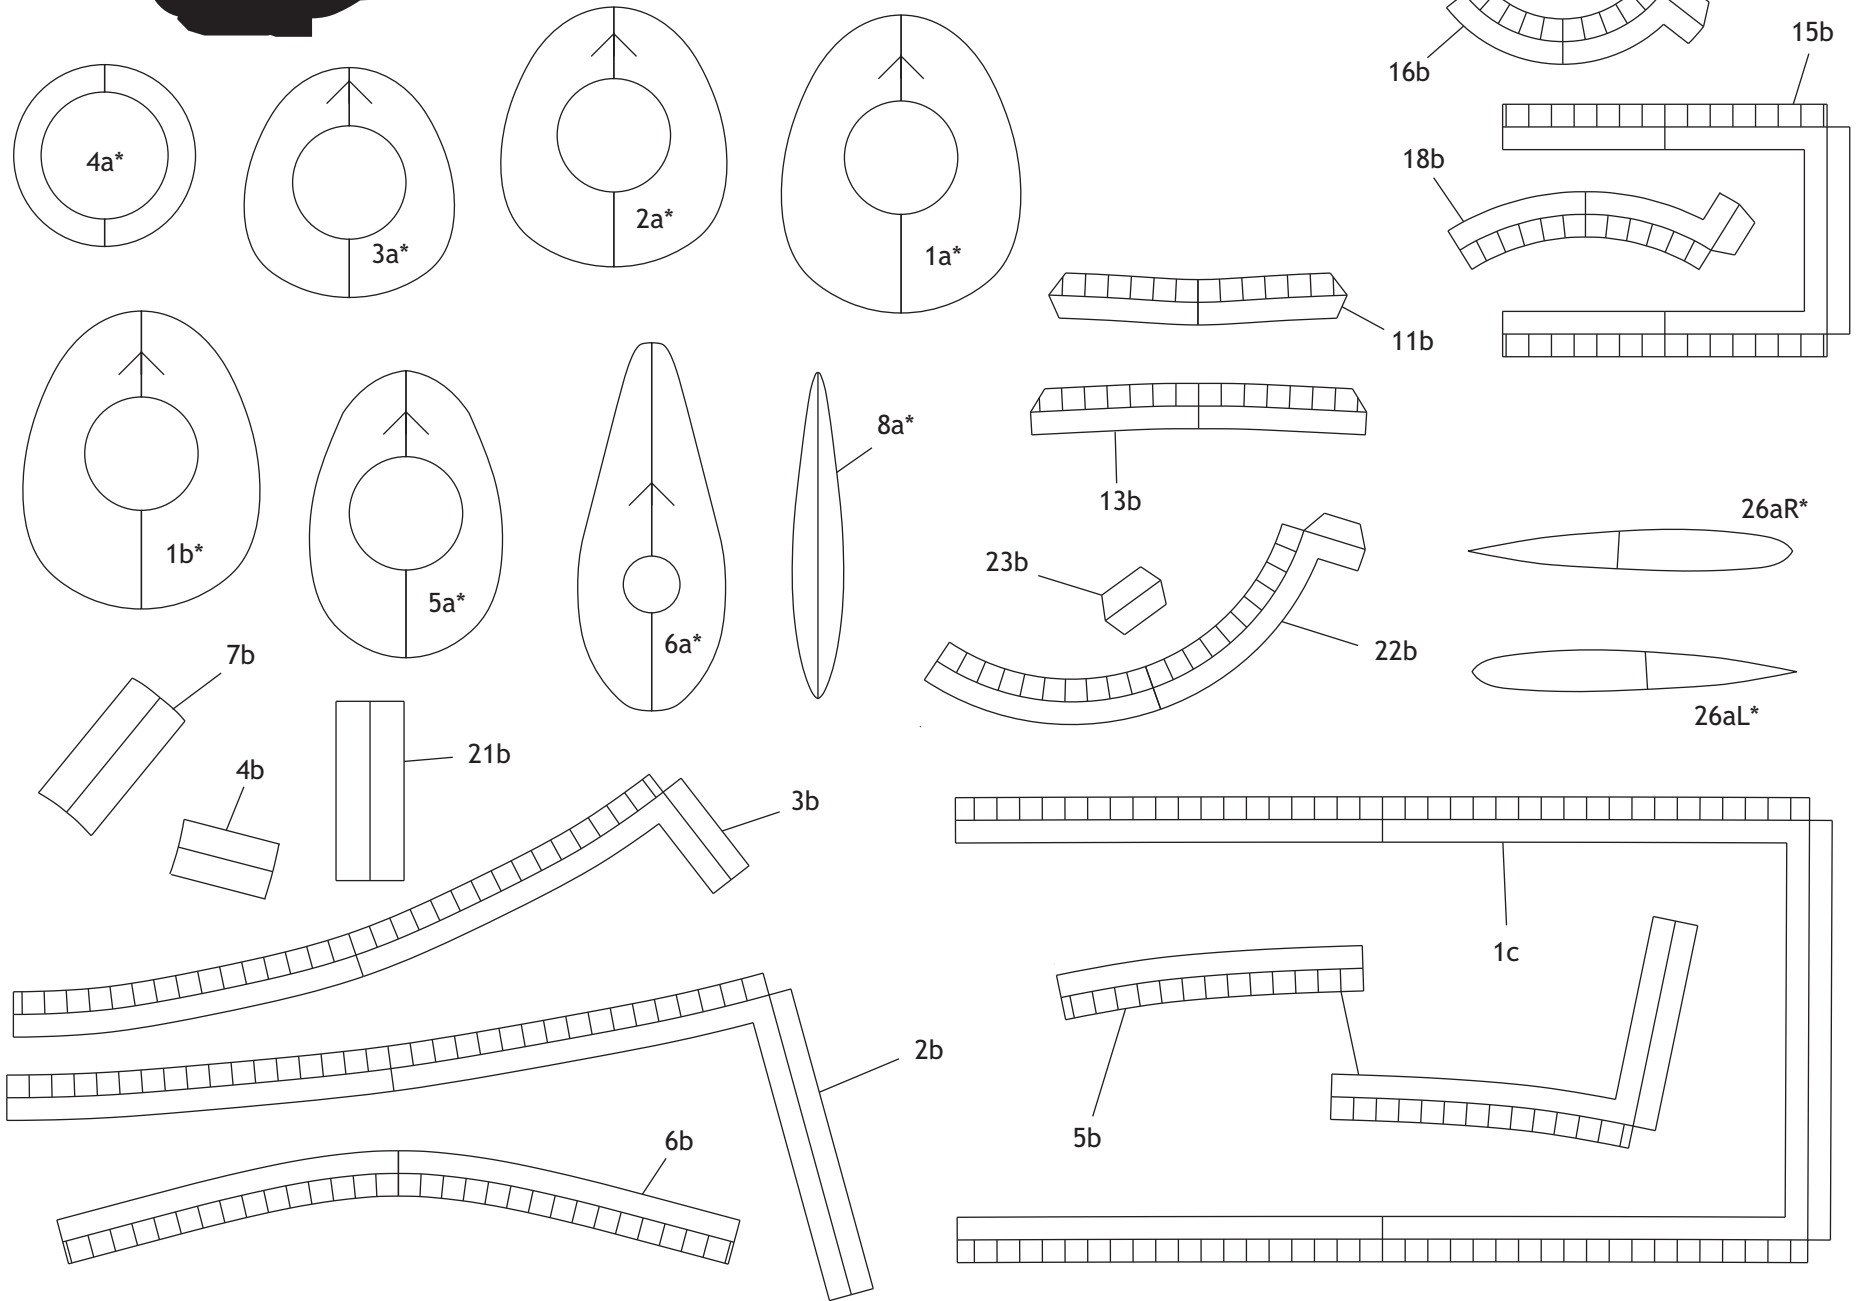

- Strange design
- contain both 1/48 and 1/32 scale
- Detail instruction diagram
- Easy but Beautiful

THAI PAPERWORK

X-Birds series

Hütter Hü 136 (Stubo 1)

Scale 1/32 and 1/48

Hütter Hü 136 (Stubo 1)

Hütter Hü 136 (Stubo 1)

Hütter Hü 136 (Stubo 1)

Hütter Hü 136 (Stubo 1)

Hütter Hü 136 (Stubo 1)

Hütter Hü 136 (Stubo 1)

Hütter Hü 136 (Stubo 1)

32

31

Hütter Hü 136 (Stubo 1)