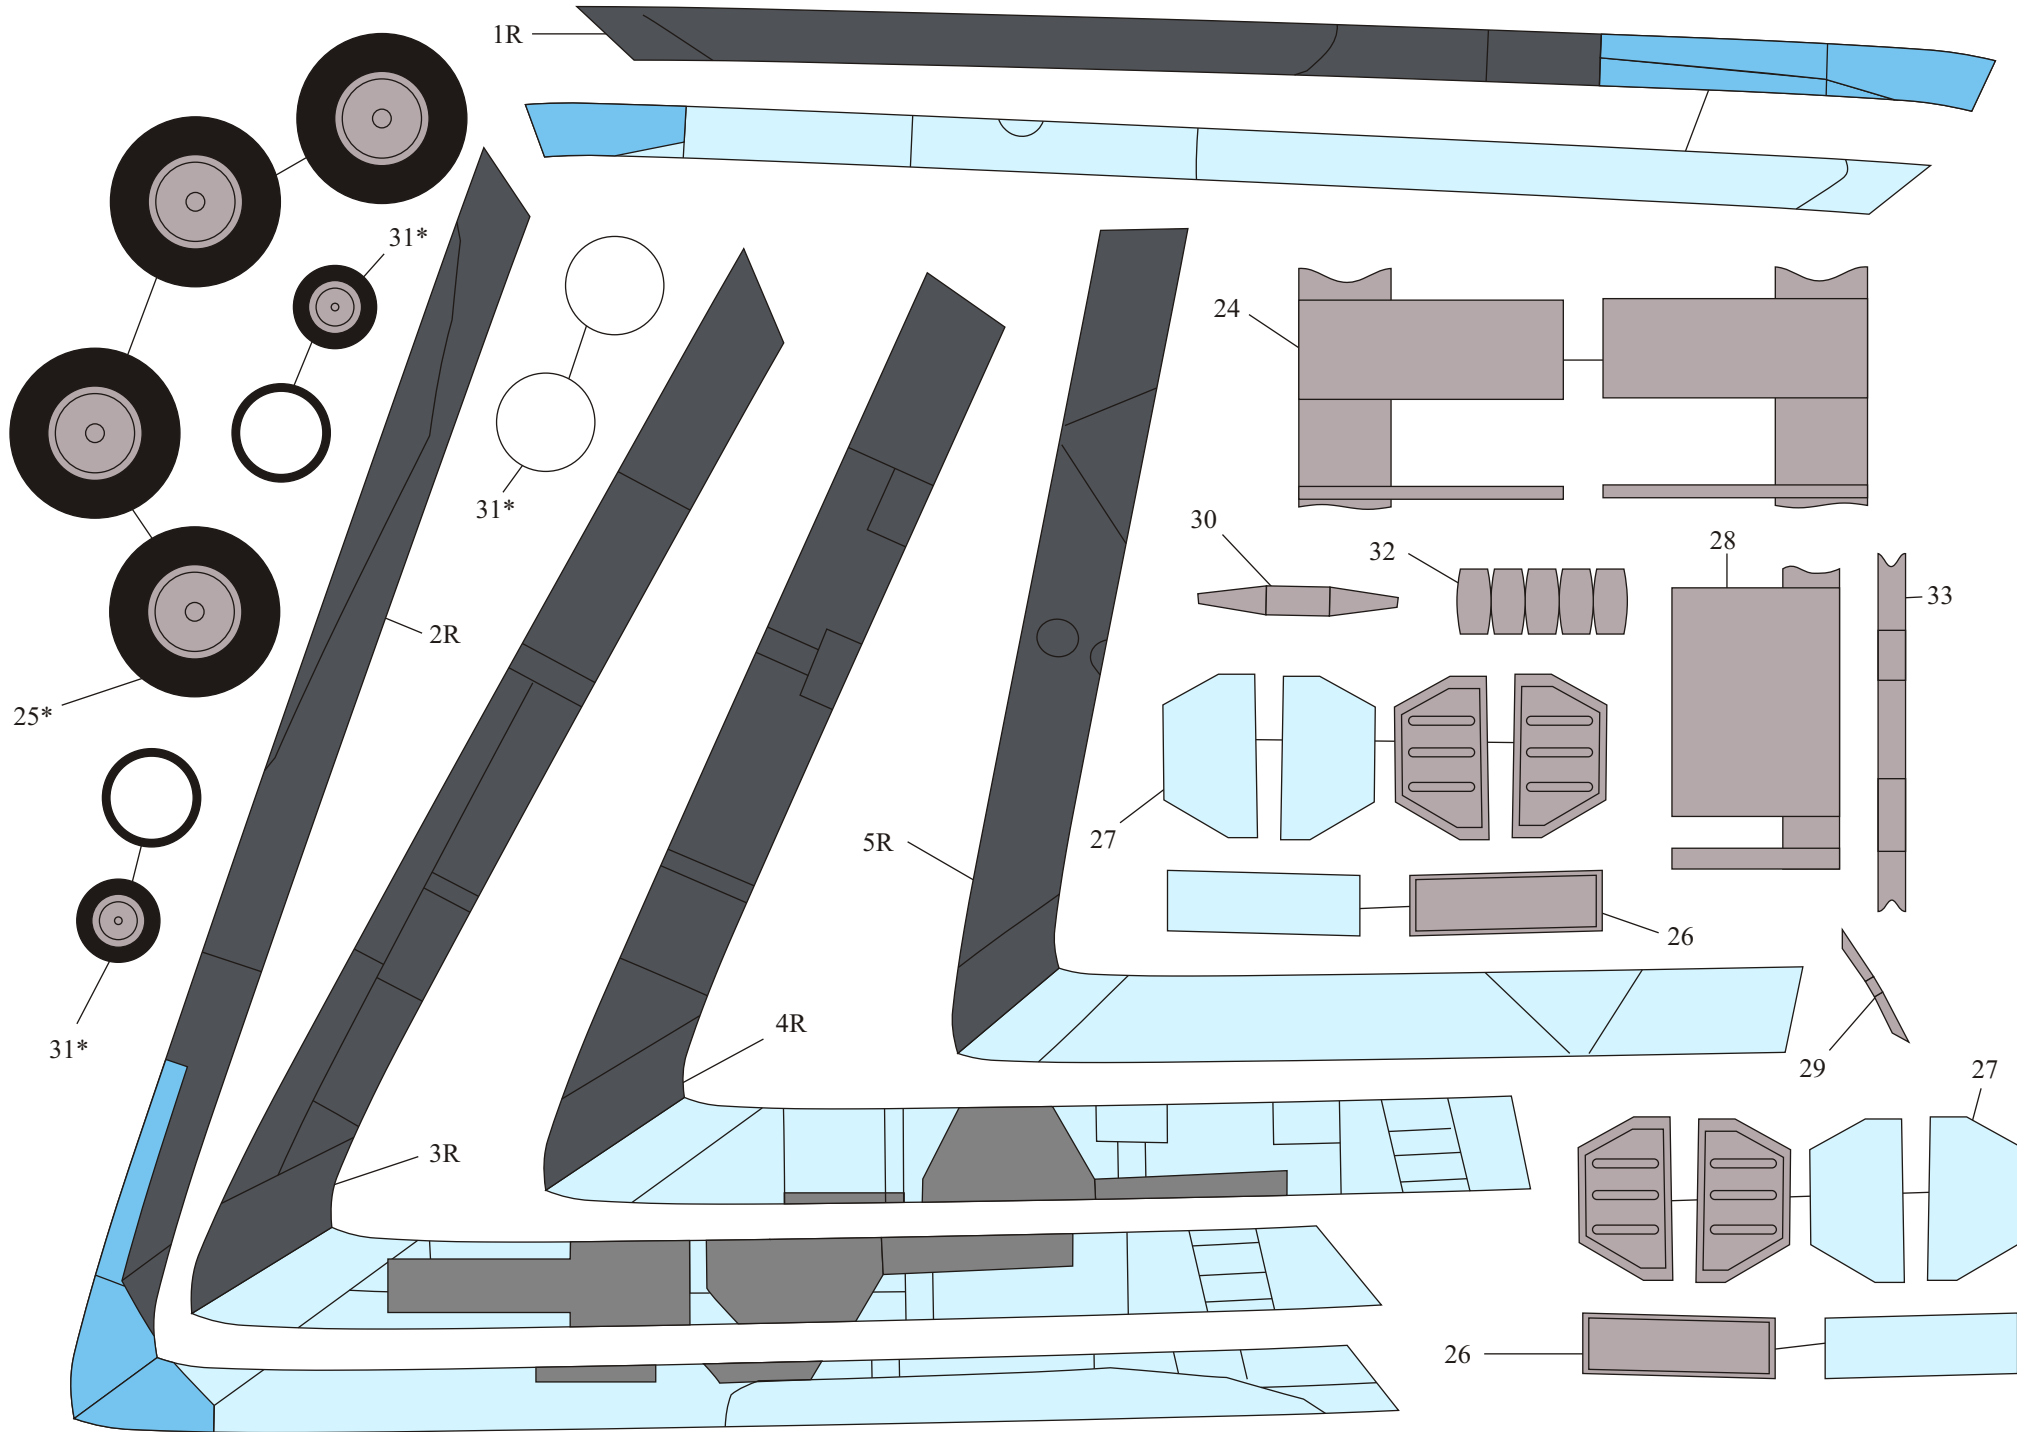

- Huge model (Wingspan 25.41 cm.)
- 5 Pages of all parts
- Strange but attractive eye
- Easy but Beautiful

THAIPAPERWORK

X-Birds series

Gotha Go P.60A

Scale 1/48

GR*

8

FR*

ER*

6R

6L