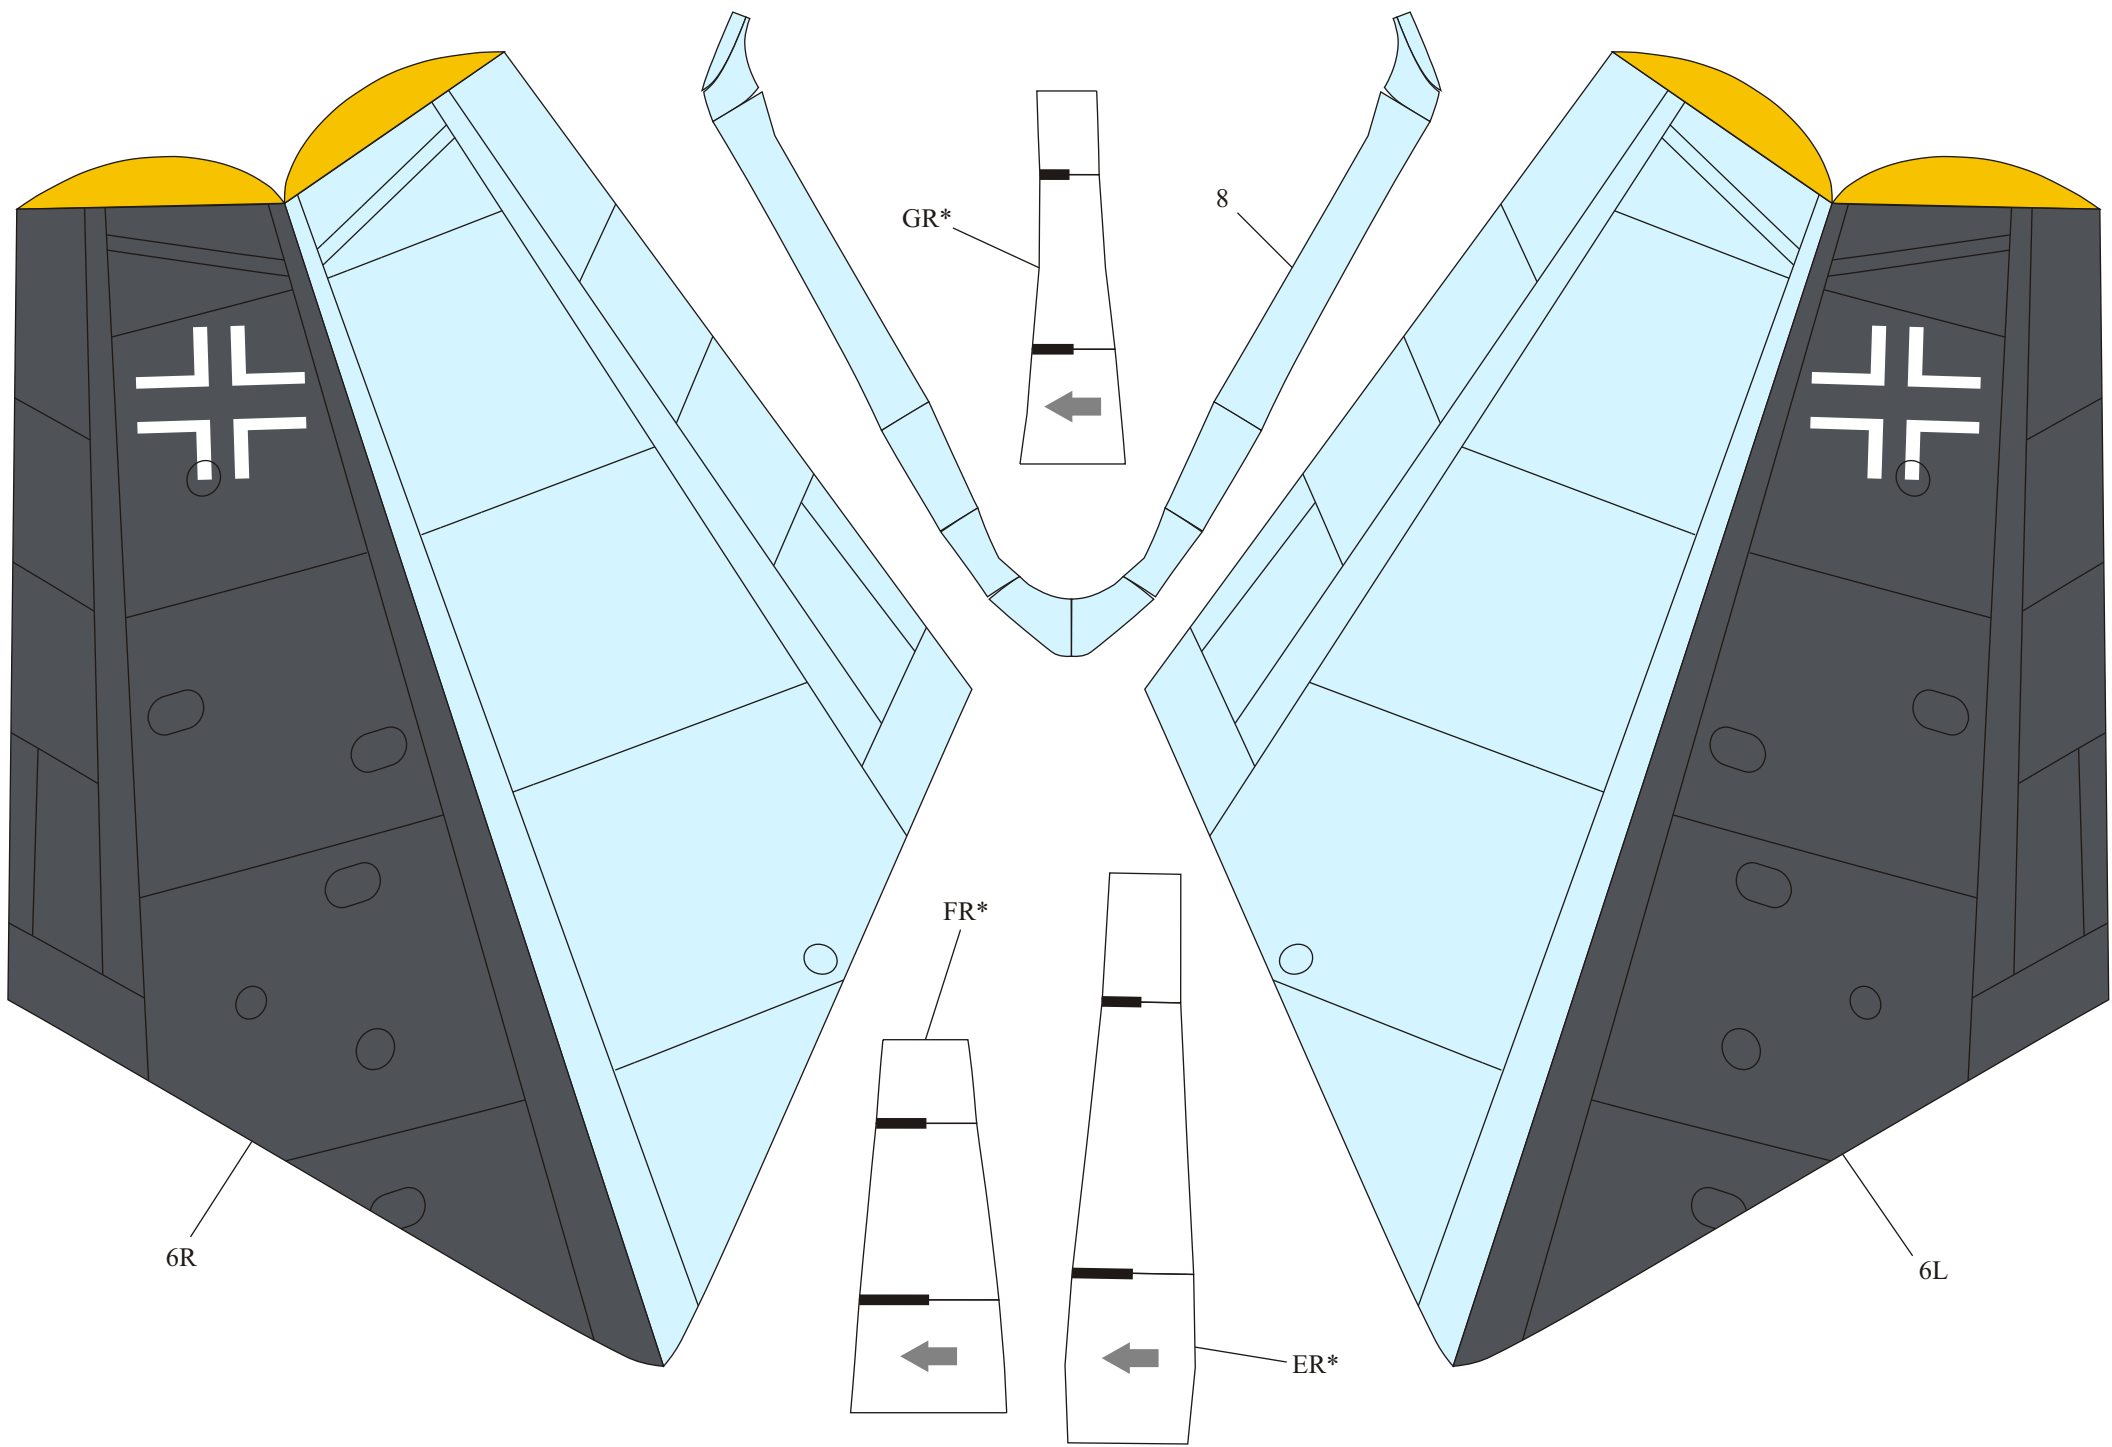

- Huge model (Wingspan 25.41 cm.)
- 5 Pages of all parts
- Strange but attractive eye
- Easy but Beautiful

THAIPAPERWORK

X-Birds series

Gotha Go P.60A

Scale 1/48

GR*

8

FR*

ER*

6R

6L