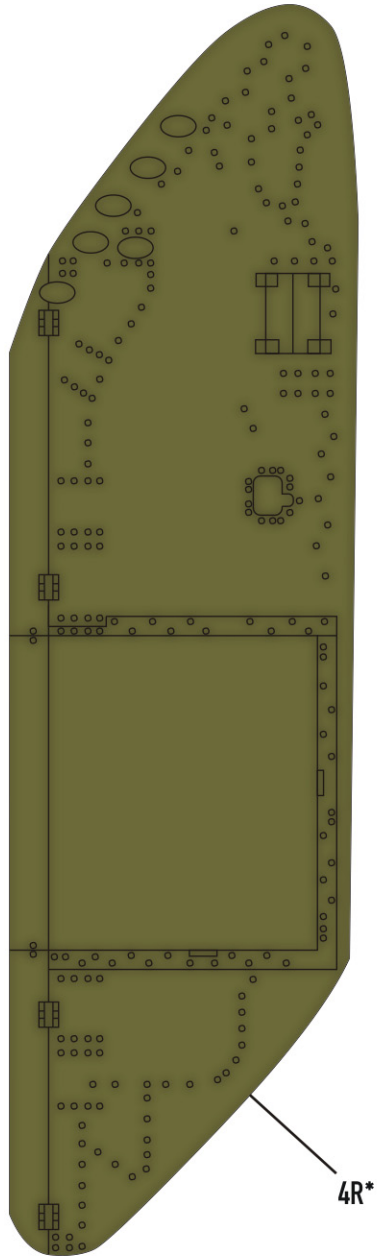

- Rare subject
- Weathering inside
- Easy but Beautiful

THAI PAPERWORK

Armor's series

Experiential Tank A7VU

Scale 1/48

1

5R

9

5L

3R

3L

6L

6R

7R

8R

7L

8L

3L

3L