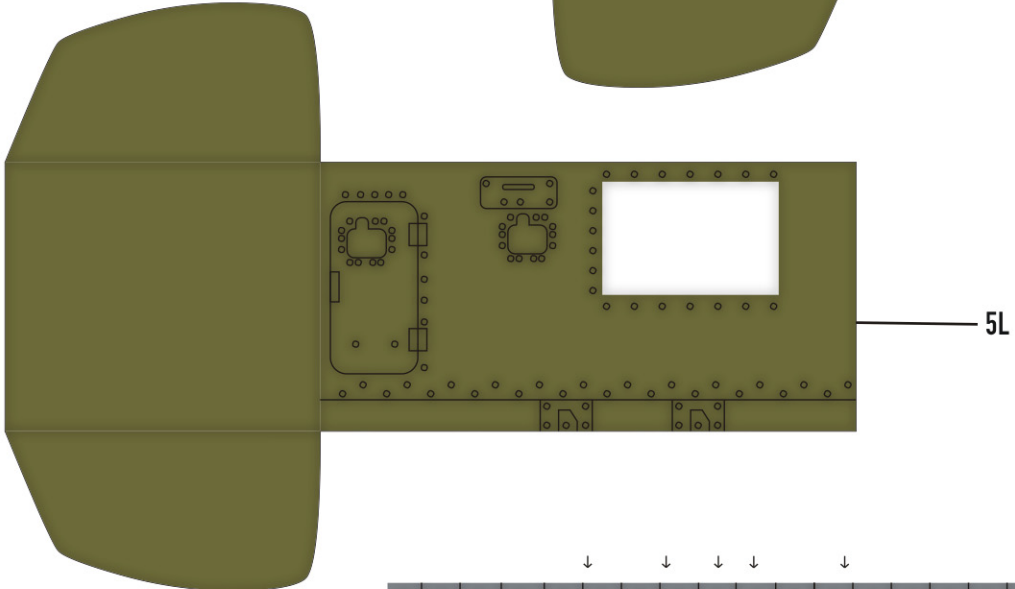

- Rare subject
- Weathering inside
- Easy but Beautiful

THAI PAPERWORK

Armor's series

Experiential Tank A7VU

Scale 1/48

1

5R

9

5L

3R

3L

6L

6R

7R

8R

7L

8L

3L

3L