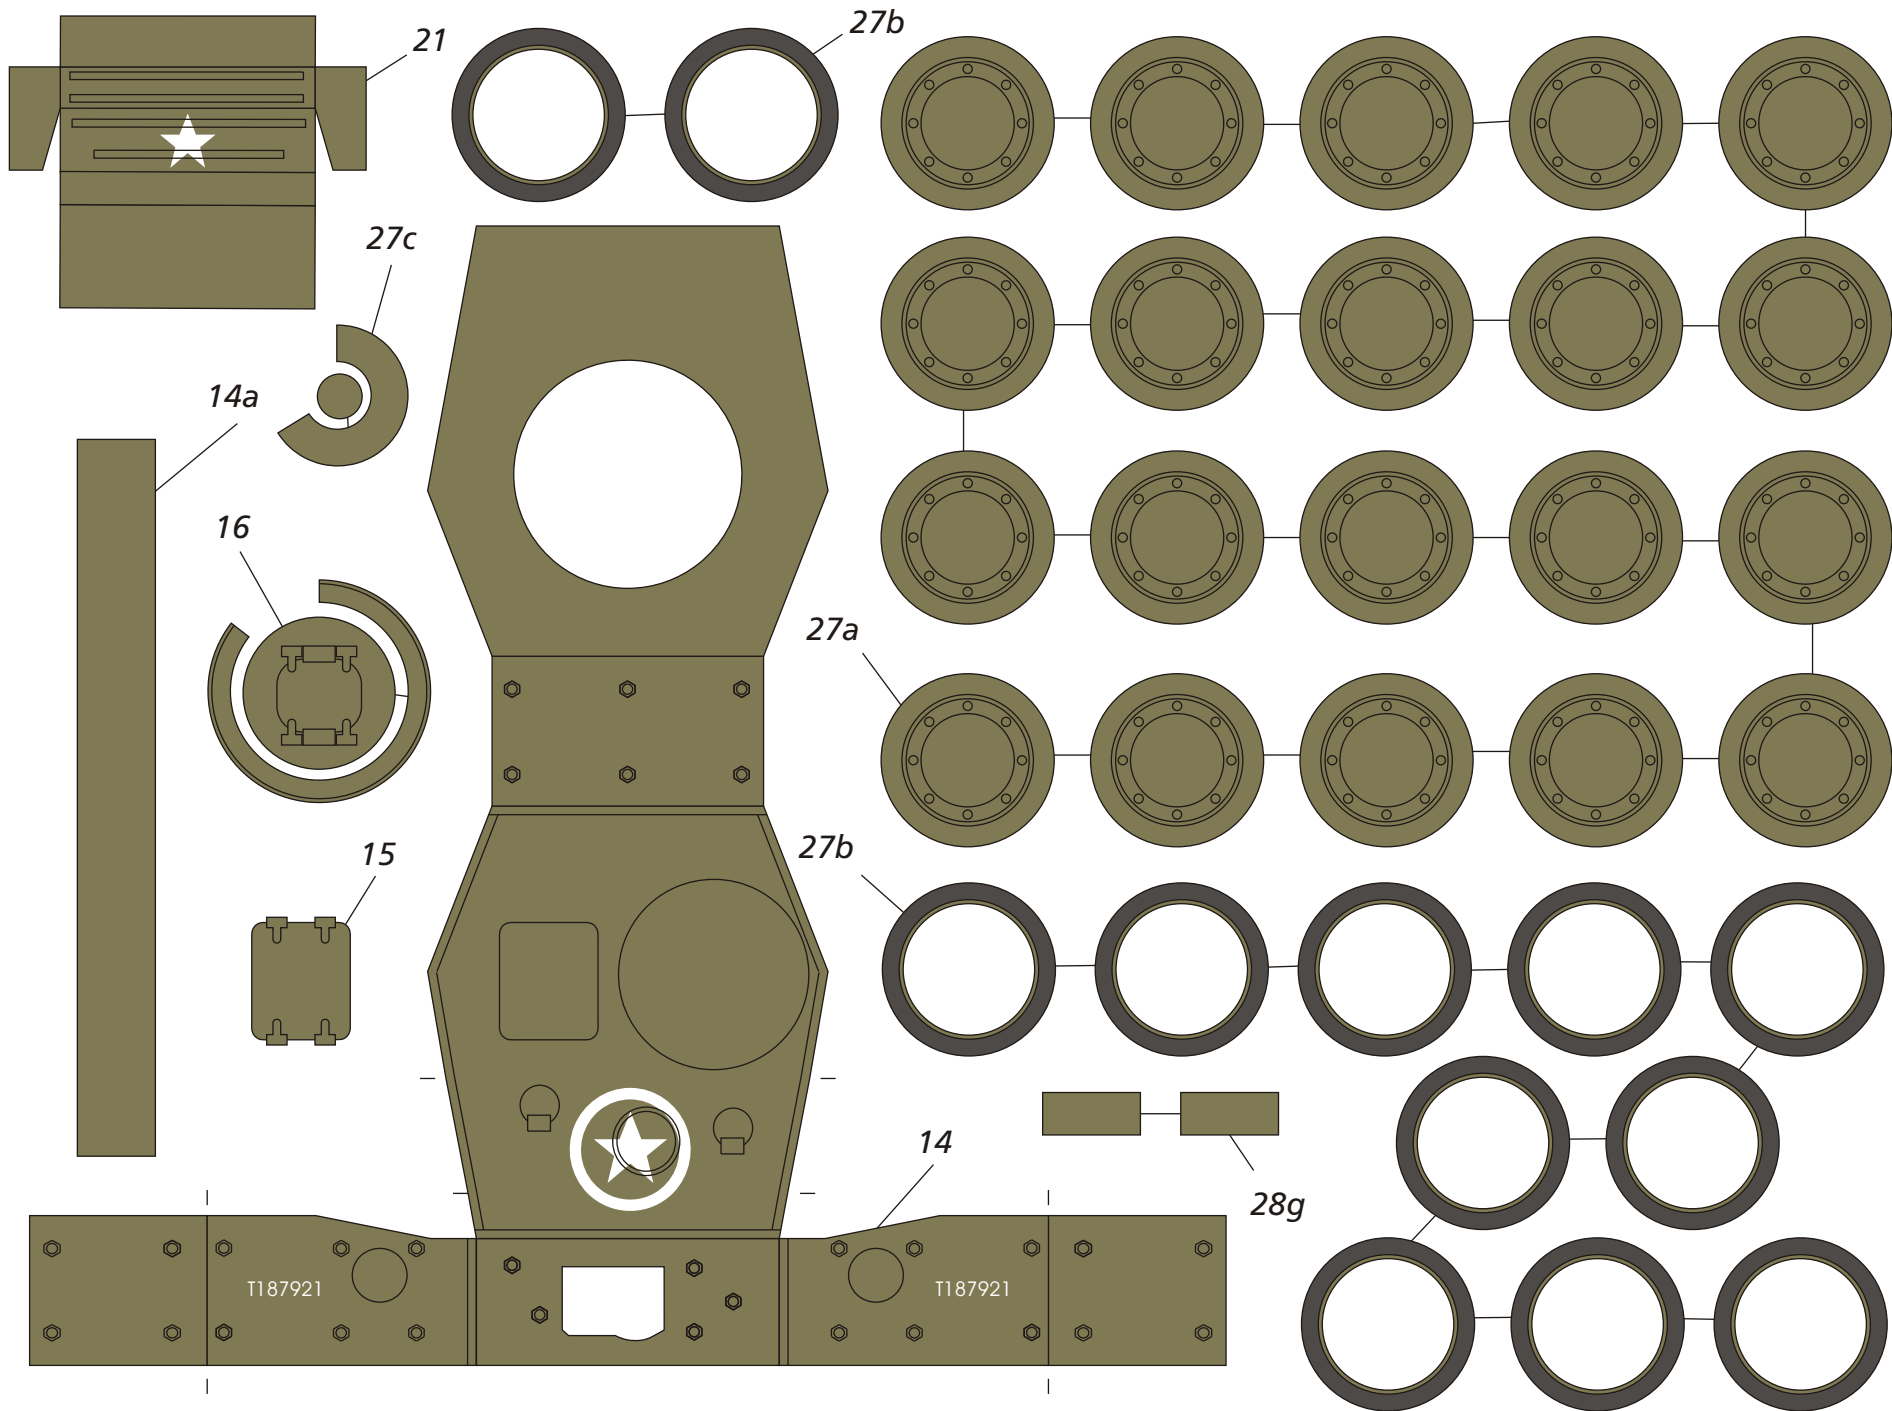

# Cromwell Mk. IV

**1 : 35**

**DIFFICULTY LEVEL**

① ② ③ ④ ⑤

27c