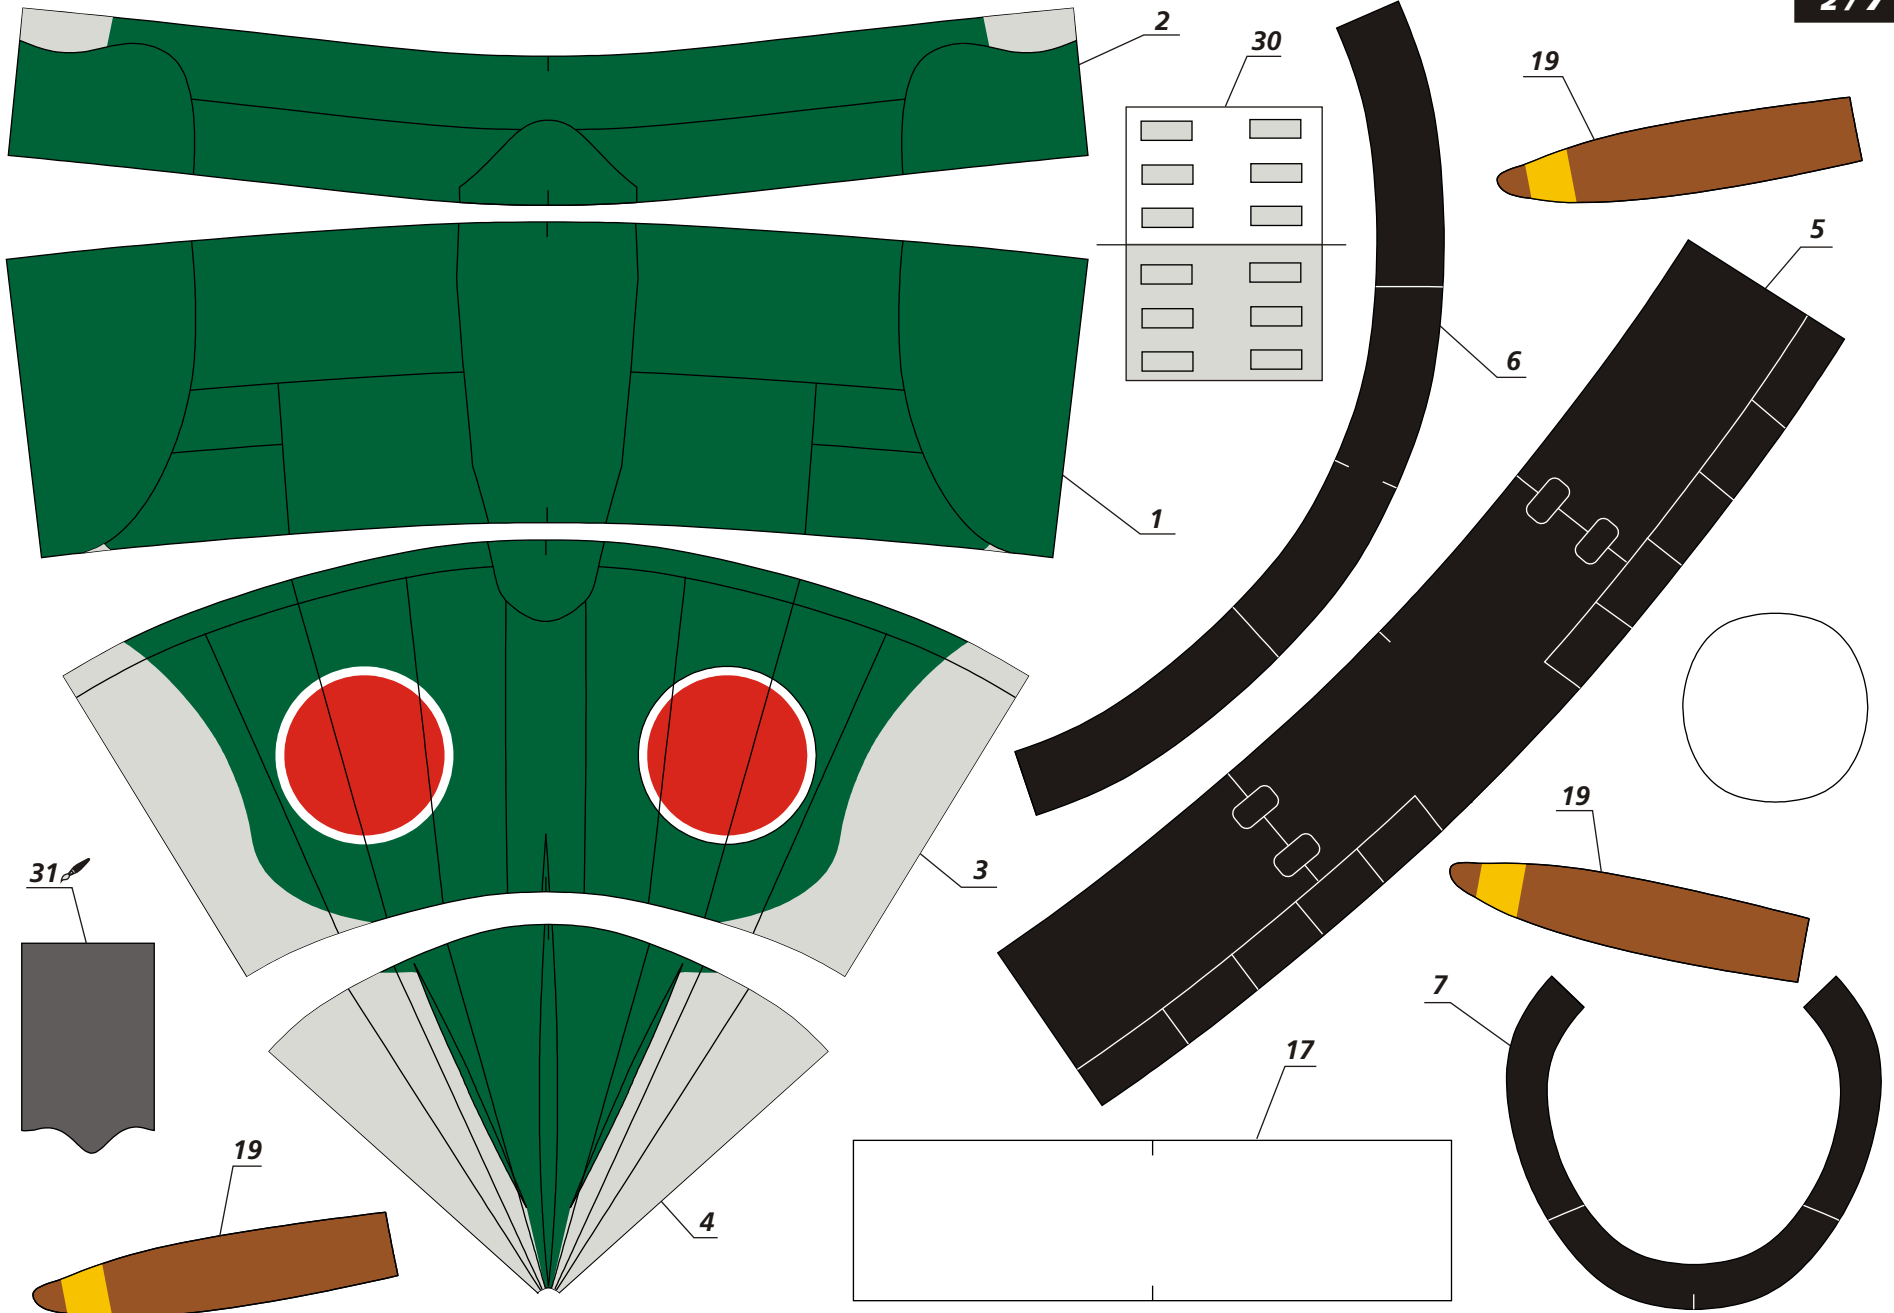

THAI PAPERWORK

DIFFICULTY LEVEL

① ② ③ ④ ⑤

BABY SERIES

3

BABY
A6M5 "Zero"

✂ Cut

🖌 Paint back side

* Glue into 0.5-0.8 mm. Cardboard