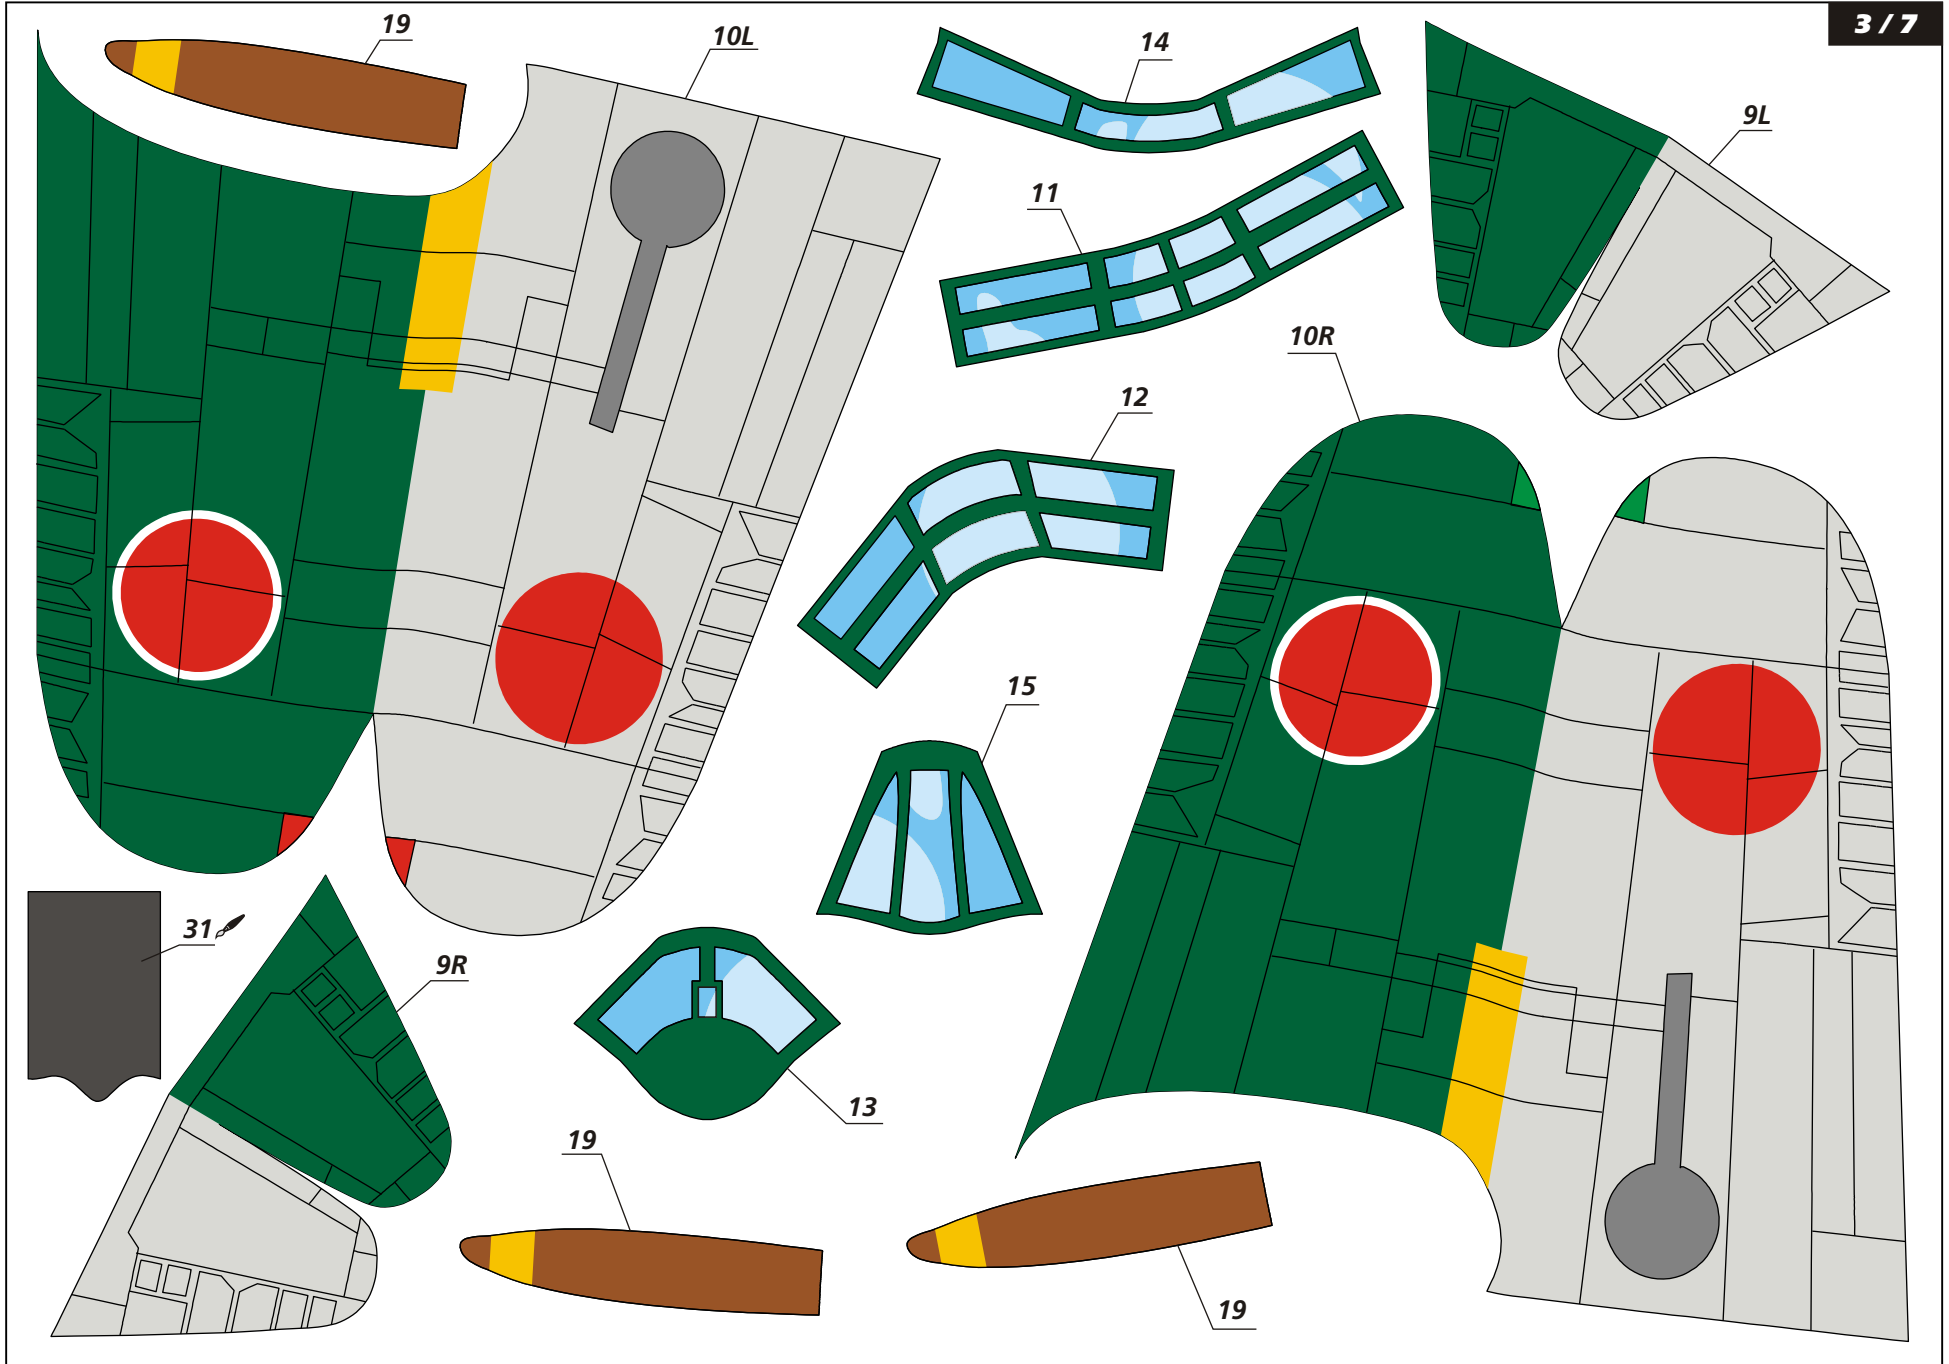

THAI PAPERWORK

DIFFICULTY LEVEL

① ② ③ ④ ⑤

BABY SERIES

3

BABY
A6M5 "Zero"

✂ Cut

🖌 Paint back side

* Glue into 0.5-0.8 mm. Cardboard