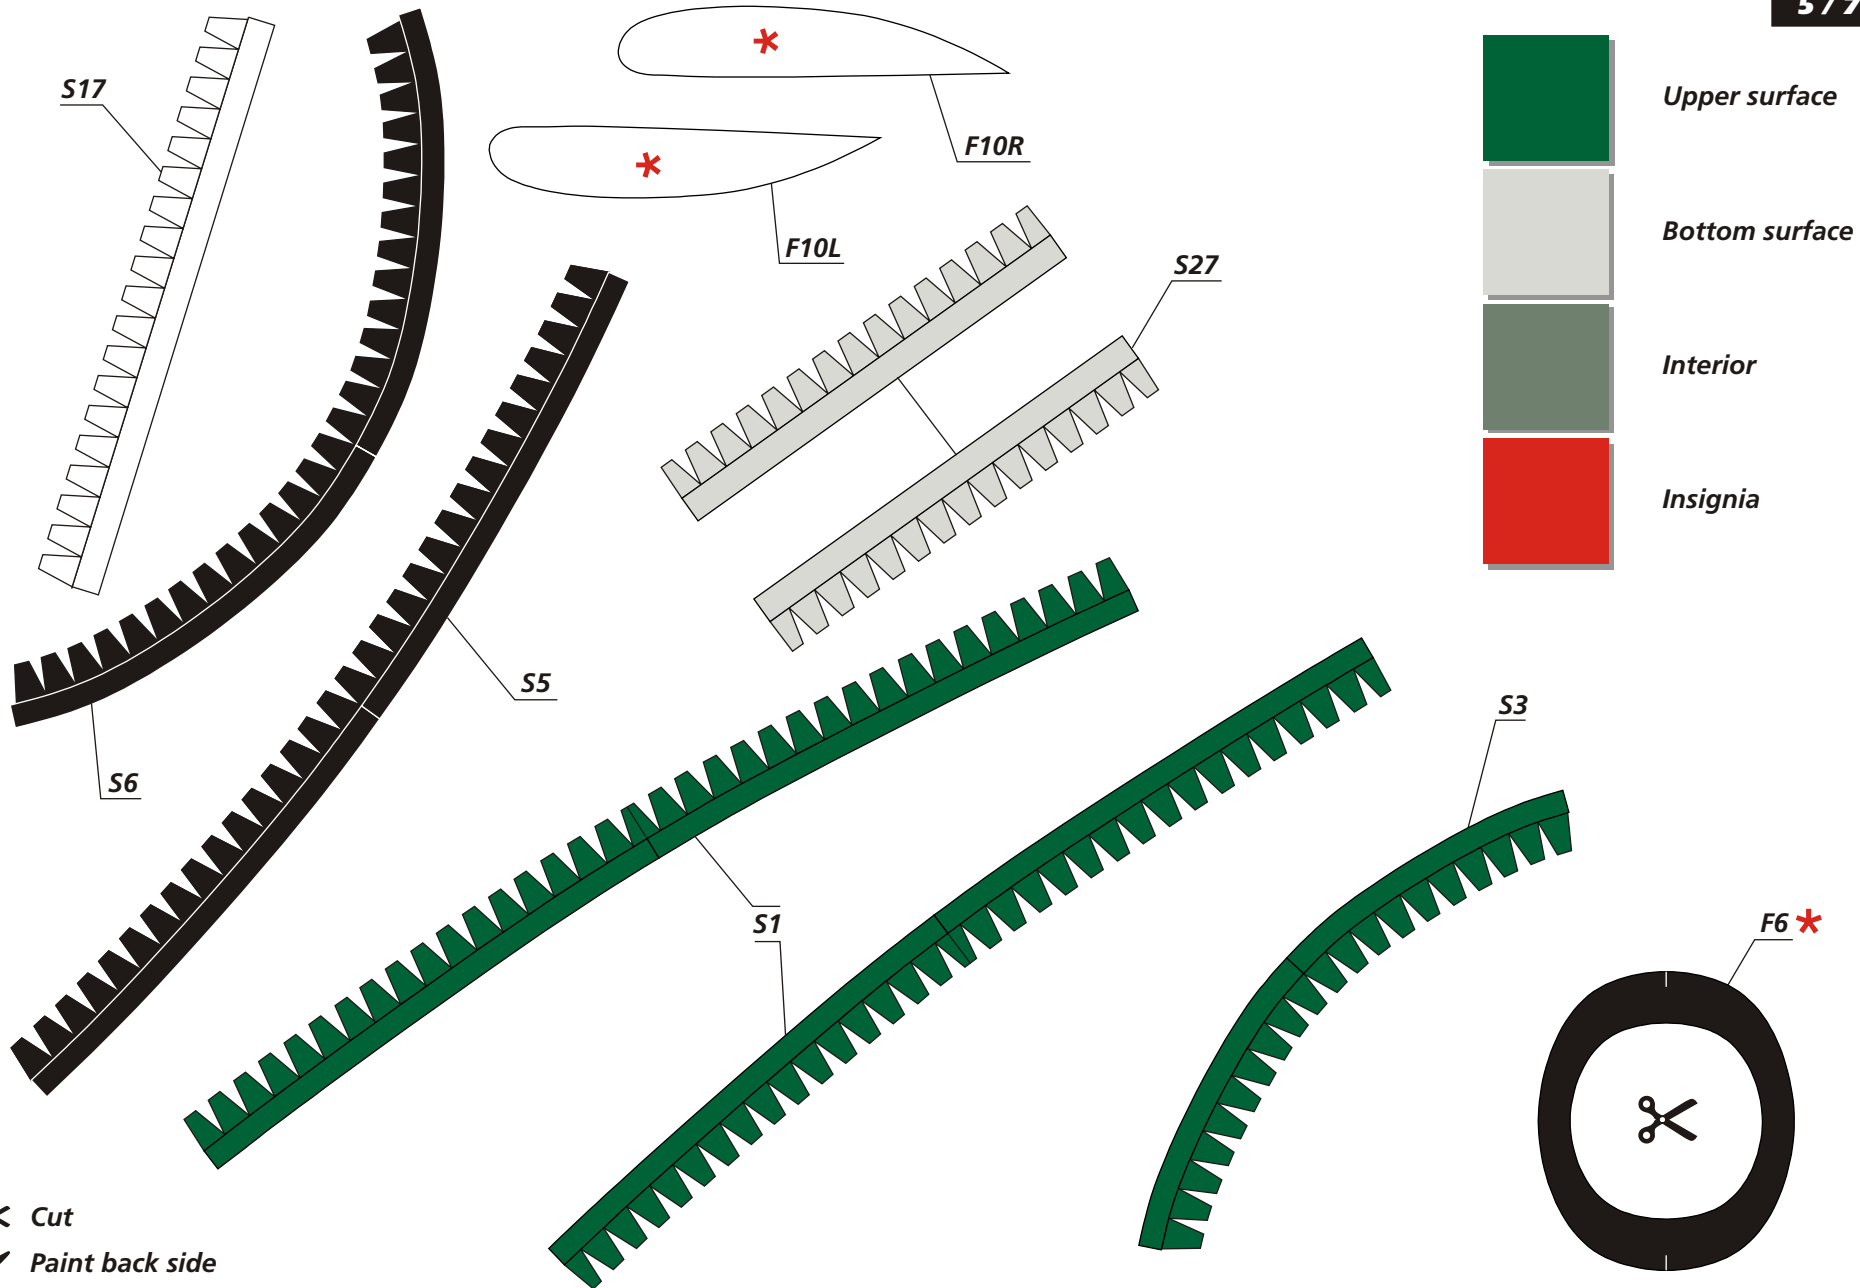

THAI PAPERWORK

DIFFICULTY LEVEL

① ② ③ ④ ⑤

BABY SERIES

3

BABY
A6M5 "Zero"

✂ Cut

🖌 Paint back side

* Glue into 0.5-0.8 mm. Cardboard