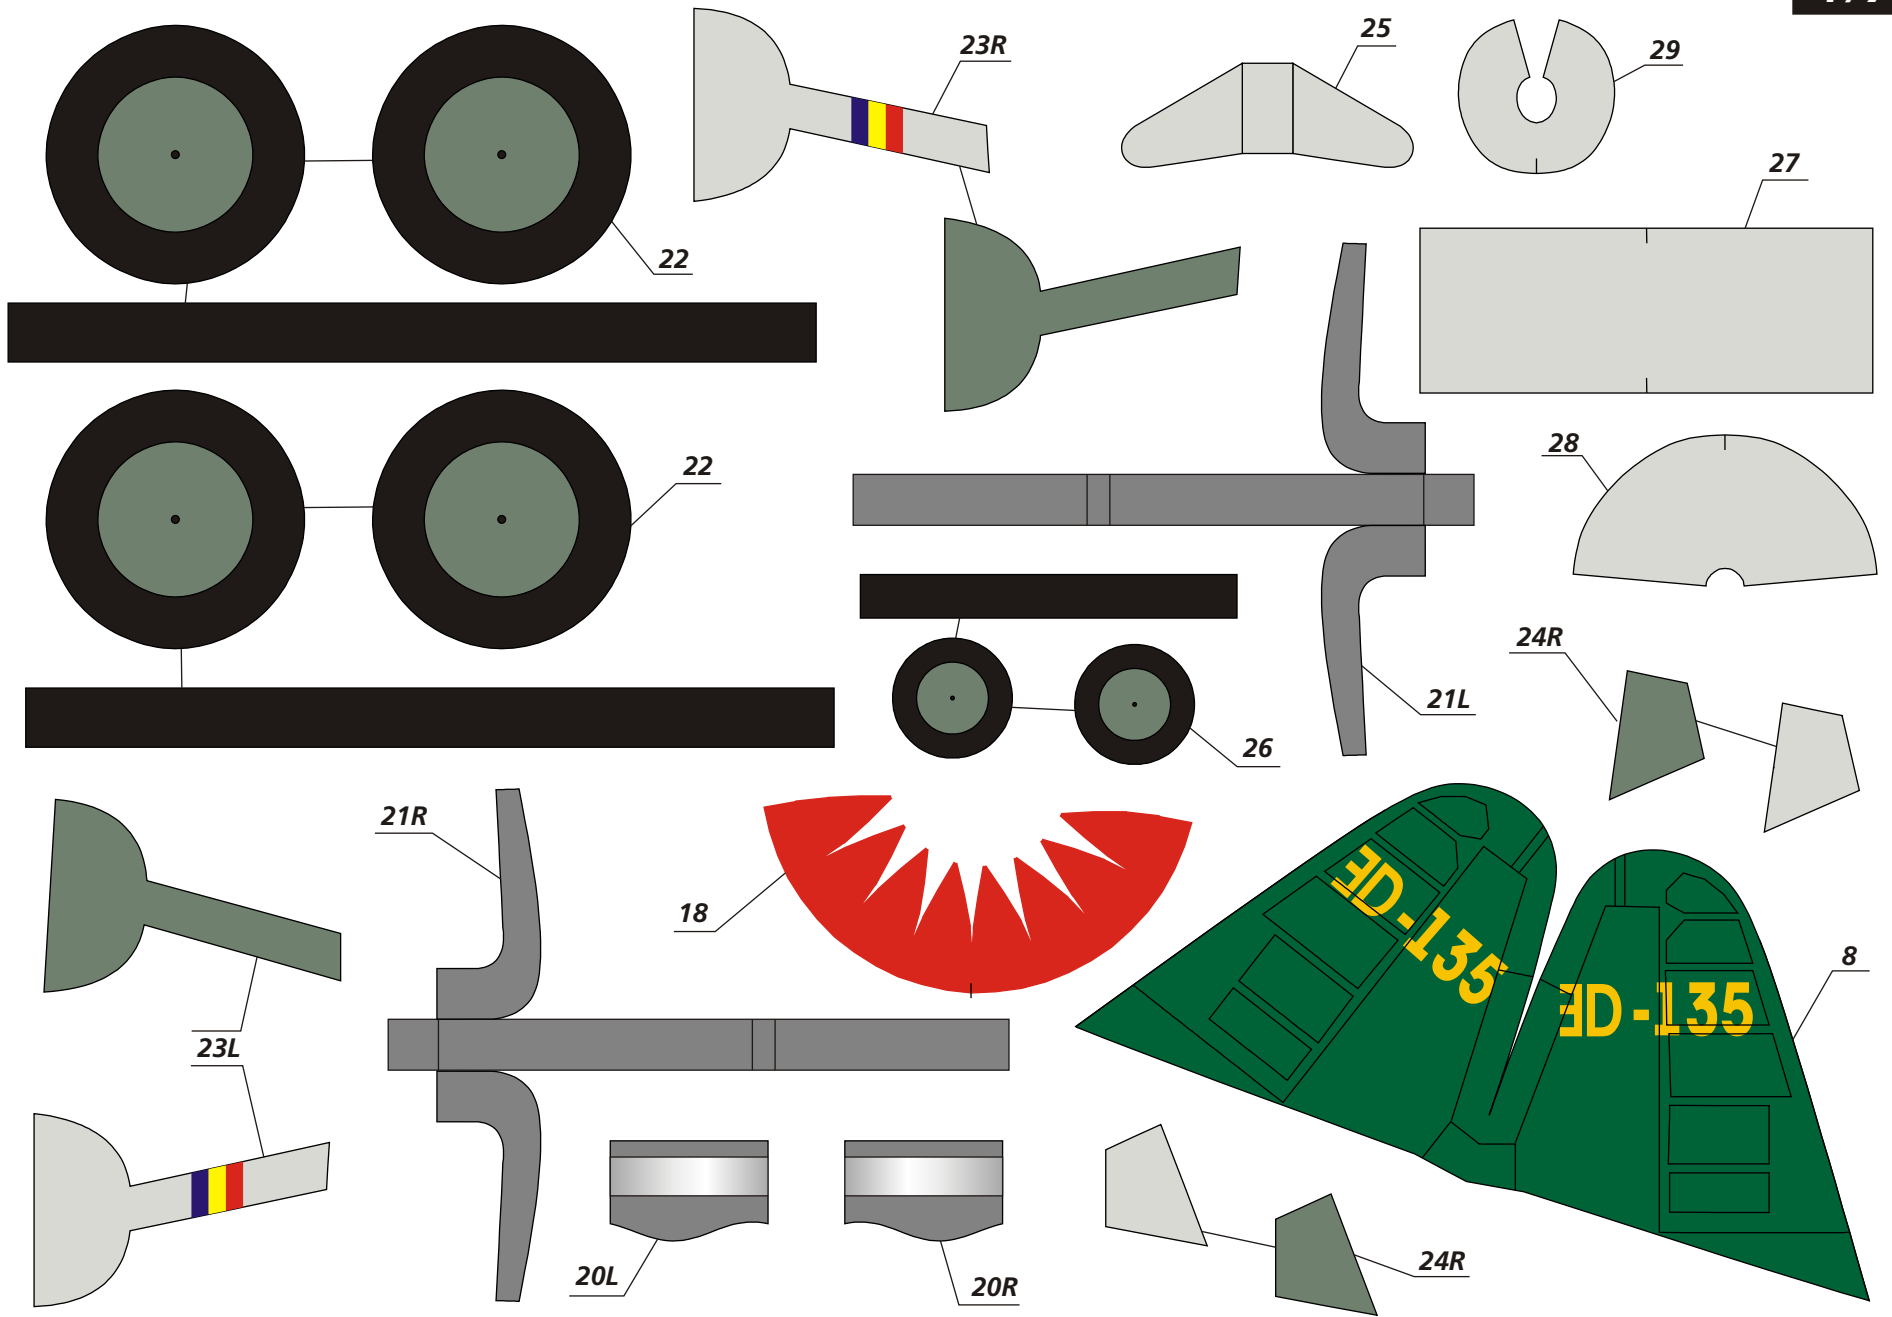

THAI PAPERWORK

DIFFICULTY LEVEL

① ② ③ ④ ⑤

BABY SERIES

3

BABY
A6M5 "Zero"

✂ Cut

🖌 Paint back side

* Glue into 0.5-0.8 mm. Cardboard