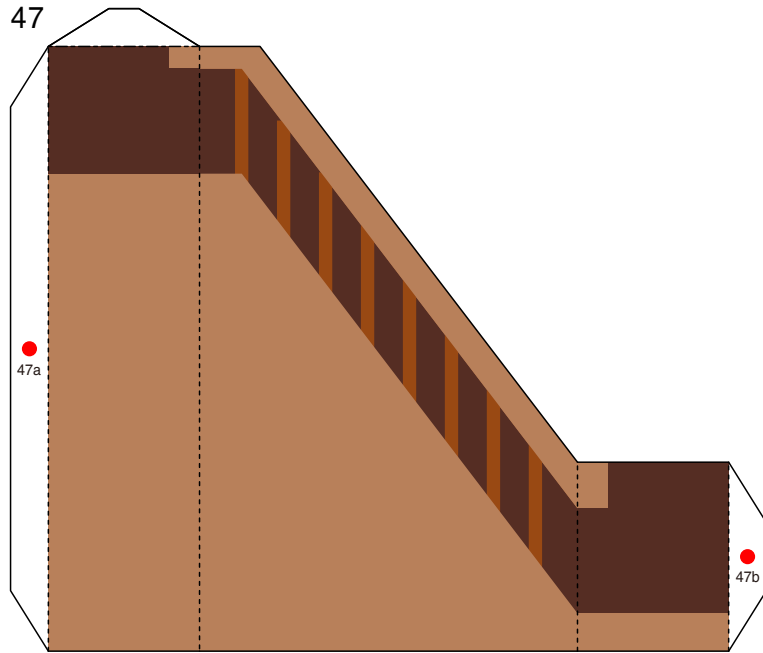

Santa Claus's house : Pattern

©Canon Inc. ©Ohkuma Mitsuo