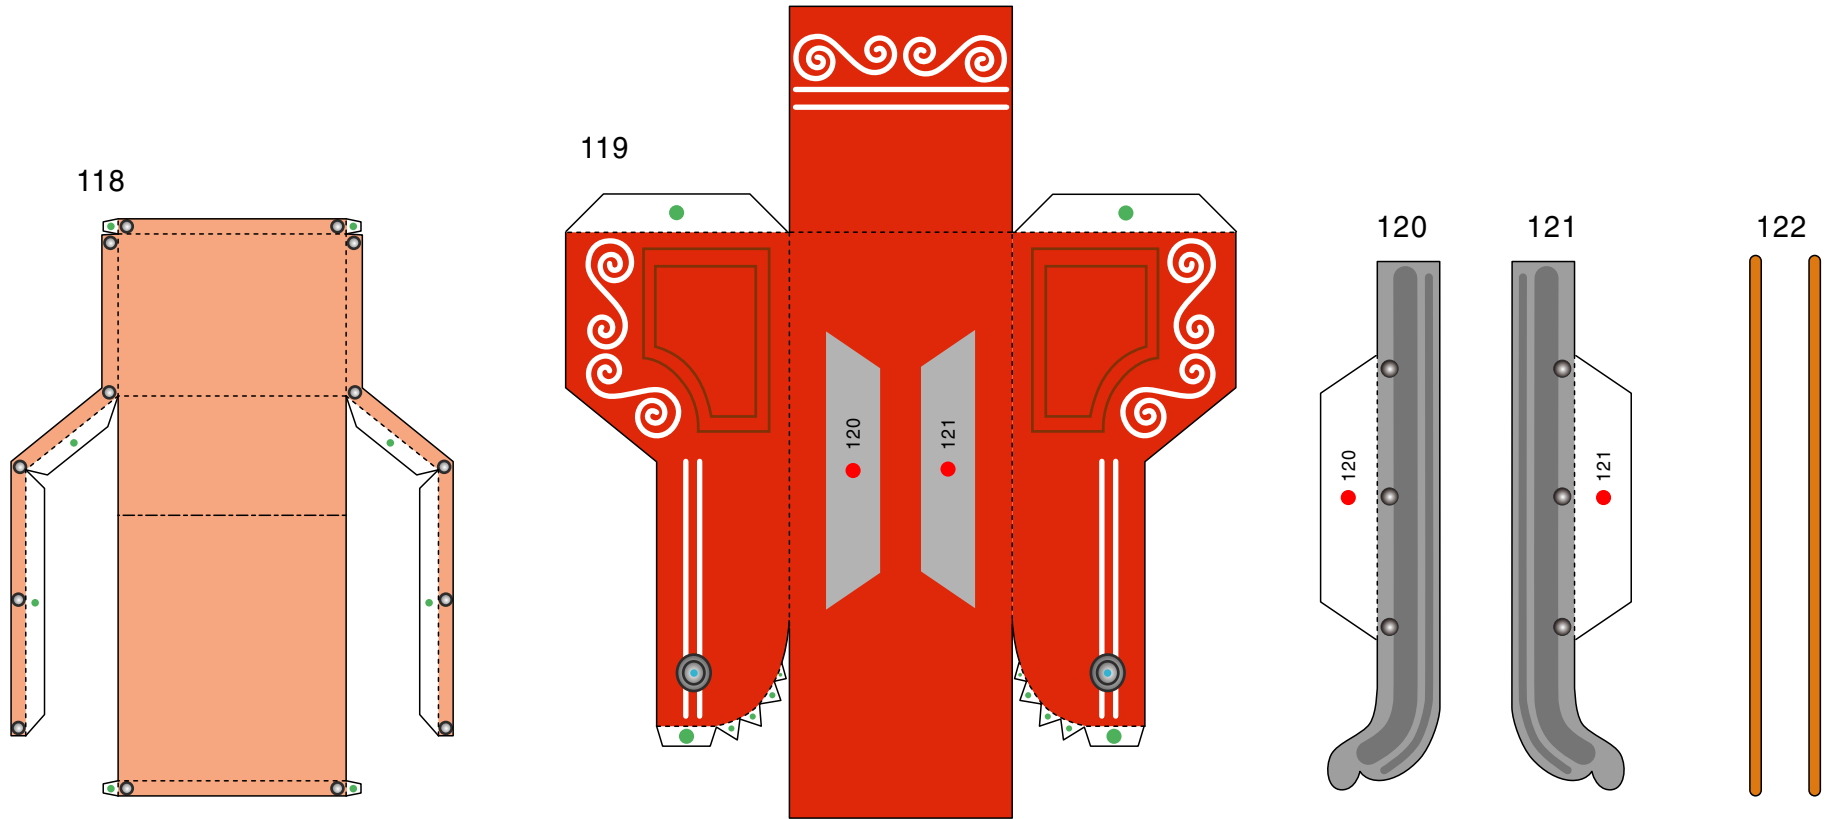

■ Parts list (pattern) : Thirty seven US letter sheets (No. 1 to No. 37)

■ No. of Parts : 322 (including 164 decoration parts)

* Build the model by carefully reading the Assembly Instructions , in the parts sheet page order.

Mountain fold ▶

Mountain fold ▶

Santa Claus's house : Pattern

©Canon Inc. ©Ohkuma Mitsuo

Santa Claus's house : Pattern

©Canon Inc. ©Ohkuma Mitsuo

125

127

127

129

126

126

128

128

128

128