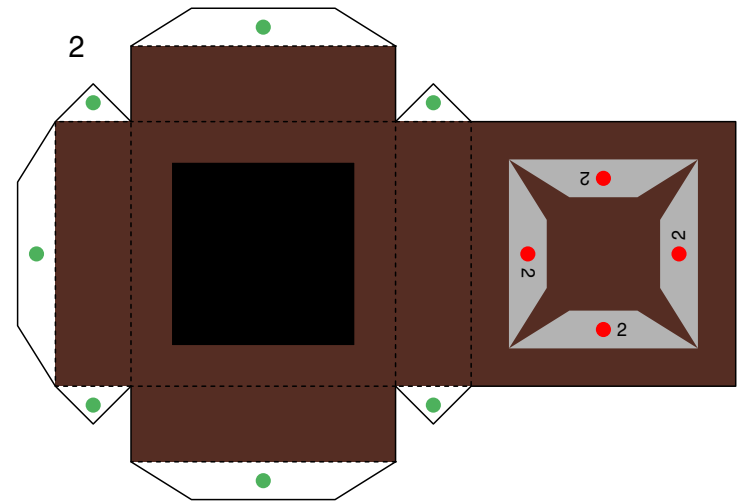

Santa Claus's house : Pattern