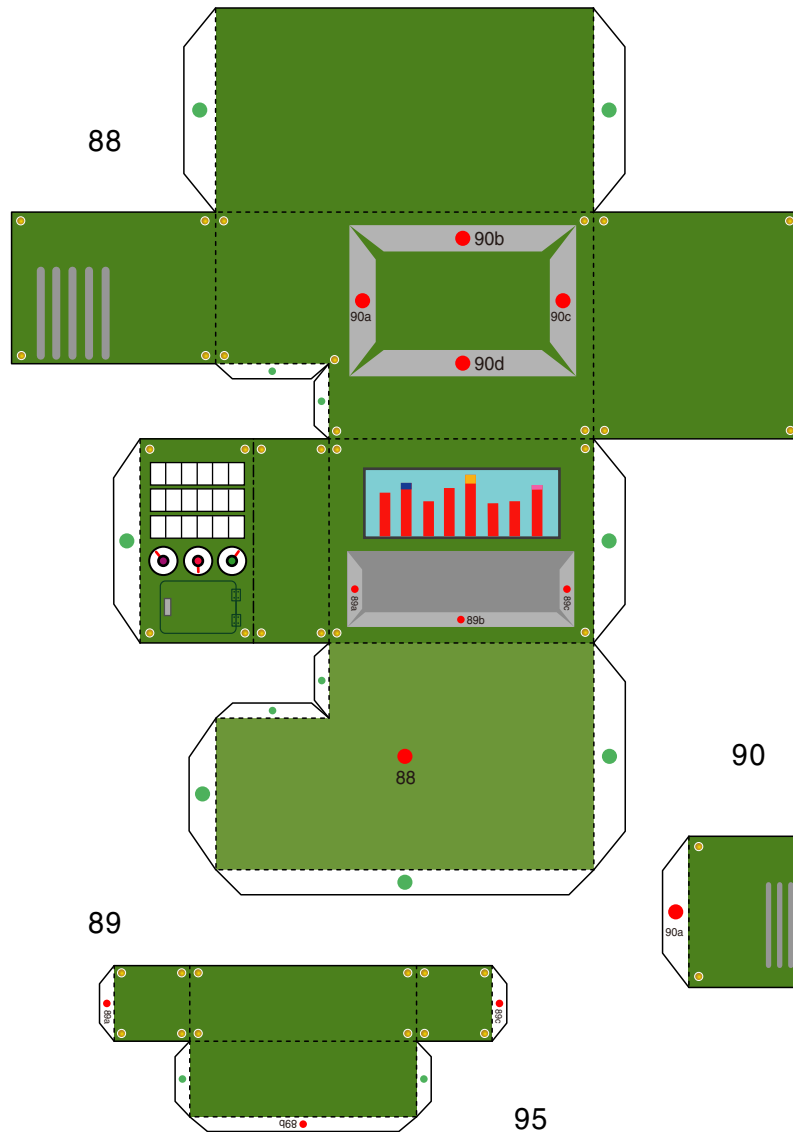

PAPER CRAFT

<http://www.canon.com/c-park/en/>

View of completed model

Santa Claus's house

This papercraft model depicts Santa Claus's house at Christmastime. The house is filled with Christmas trees, presents, and other fun items. You can decorate the house with a wide range of items, however you like, and you can play with the house by moving Santa Claus and other characters around in it. Not only does the interior of the house slide out sideways, but the first floor also can slide out to the front, so you can see and decorate the interiors of the rooms. This model is perfect as a fun Christmas decoration or present.

■ Parts list (pattern) : Thirty seven US letter sheets (No. 1 to No. 37)

■ No. of Parts : 322 (including 164 decoration parts)

* Build the model by carefully reading the Assembly Instructions , in the parts sheet page order.

©Canon Inc. ©Ohkuma Mitsuo

61

Santa Claus's house : Pattern

©Canon Inc. ©Ohkuma Mitsuo

Santa Claus's house : Pattern

©Canon Inc. ©Ohkuma Mitsuo

Santa Claus's house : Pattern

©Canon Inc. ©Ohkuma Mitsuo

Mountain fold ▶

Mountain fold ▶

Santa Claus's house : Pattern

©Canon Inc. ©Ohkuma Mitsuo

Santa Claus's house : Pattern

©Canon Inc. ©Ohkuma Mitsuo

125

127