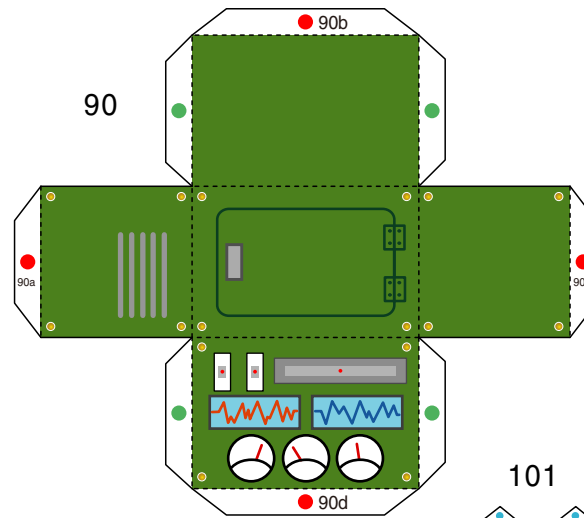

Santa Claus's house : Pattern

©Canon Inc. ©Ohkuma Mitsuo

Mountain fold ▶

Mountain fold ▶