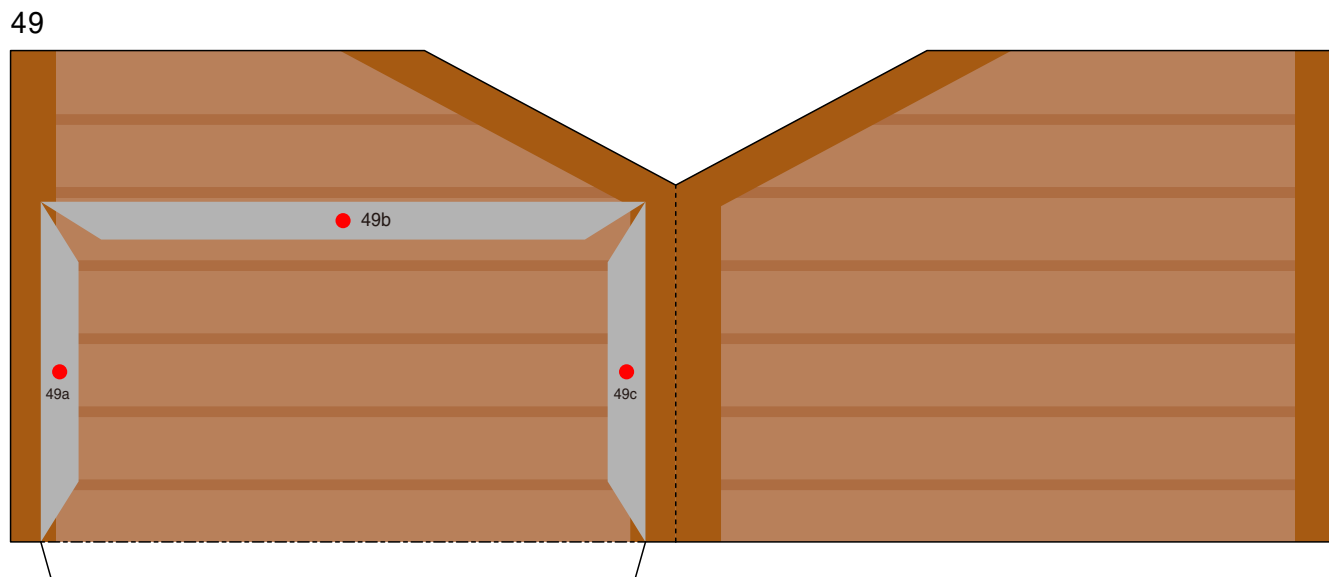

Santa Claus's house : Pattern

©Canon Inc. ©Ohkuma Mitsuo