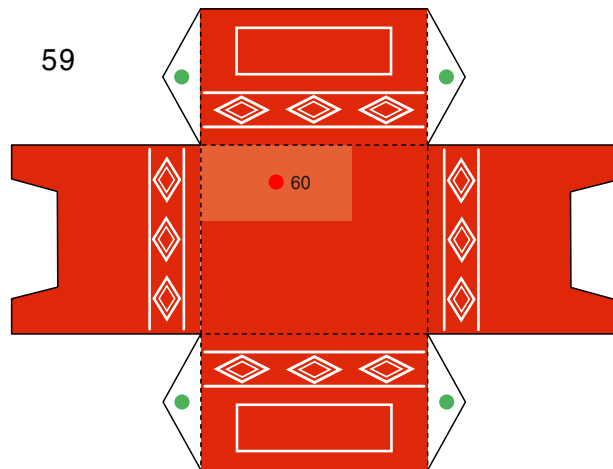

Santa Claus's house : Pattern

©Canon Inc. ©Ohkuma Mitsuo

61