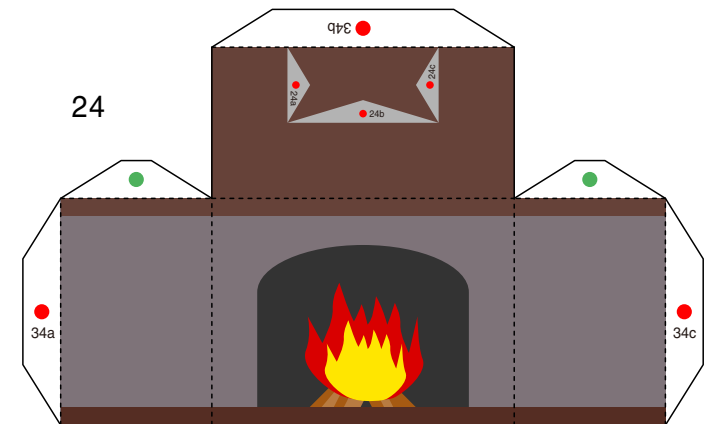

PAPER CRAFT

<http://www.canon.com/c-park/en/>

View of completed model

Santa Claus's house

This papercraft model depicts Santa Claus's house at Christmastime. The house is filled with Christmas trees, presents, and other fun items. You can decorate the house with a wide range of items, however you like, and you can play with the house by moving Santa Claus and other characters around in it. Not only does the interior of the house slide out sideways, but the first floor also can slide out to the front, so you can see and decorate the interiors of the rooms. This model is perfect as a fun Christmas decoration or present.

15

16

17

18

19

20

21

Santa Claus's house : Pattern