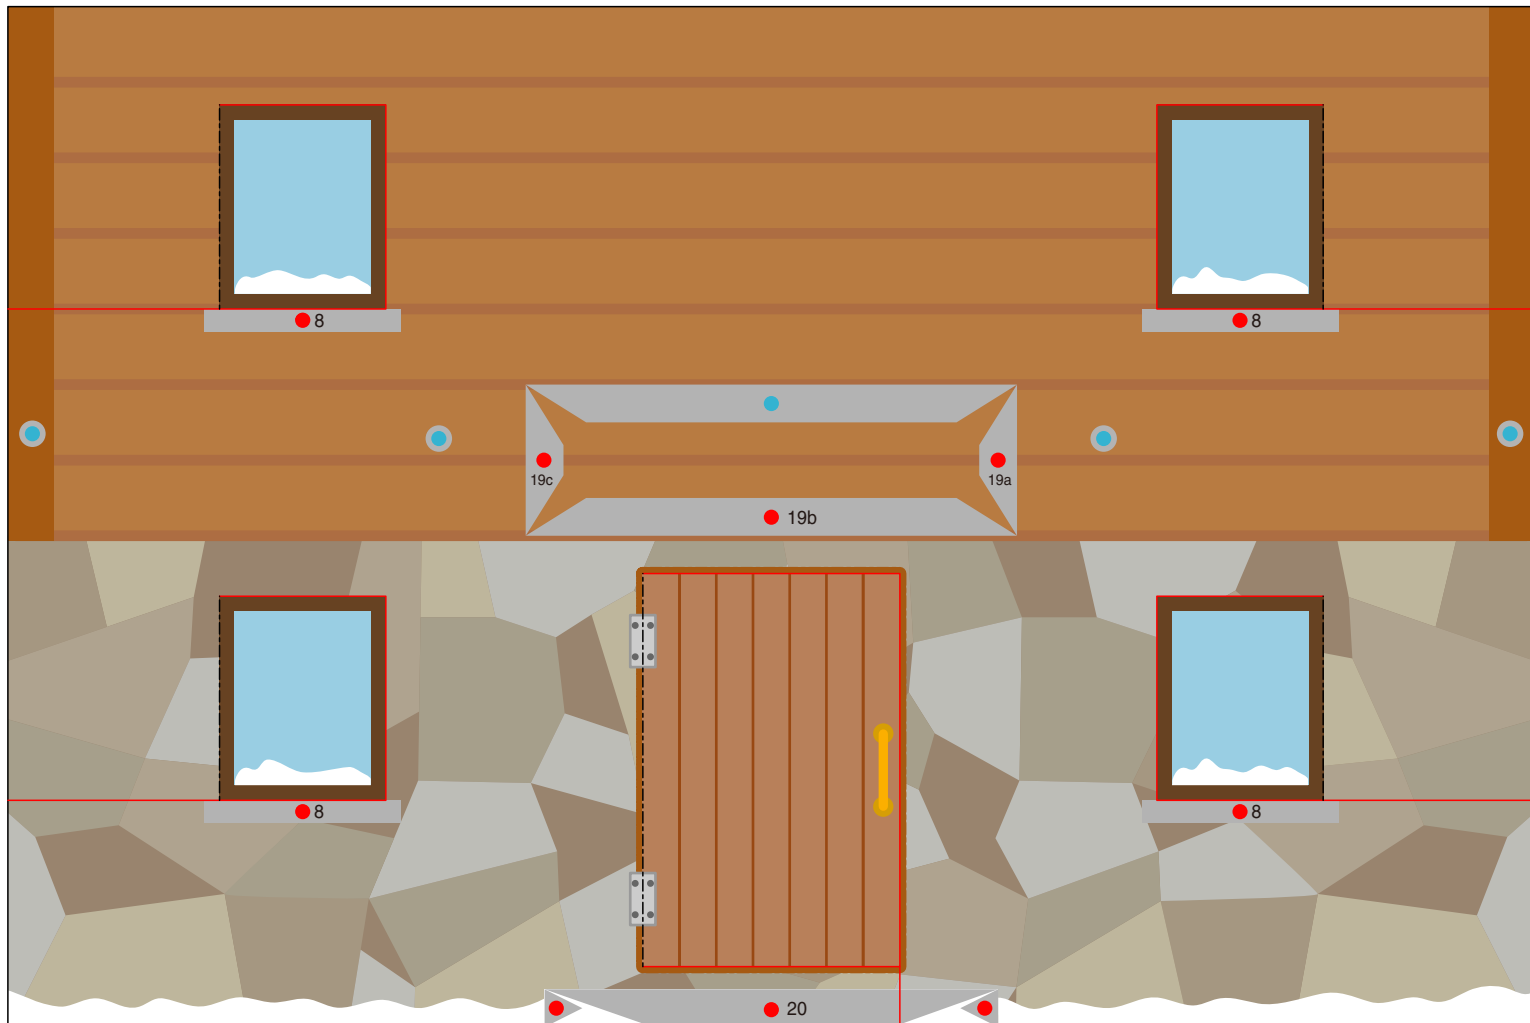

Santa Claus's house : Pattern

©Canon Inc. ©Ohkuma Mitsuo

8

9