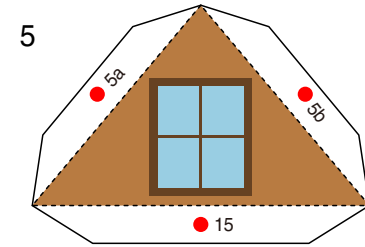

Santa Claus's house : Pattern

©Canon Inc. ©Ohkuma Mitsuo