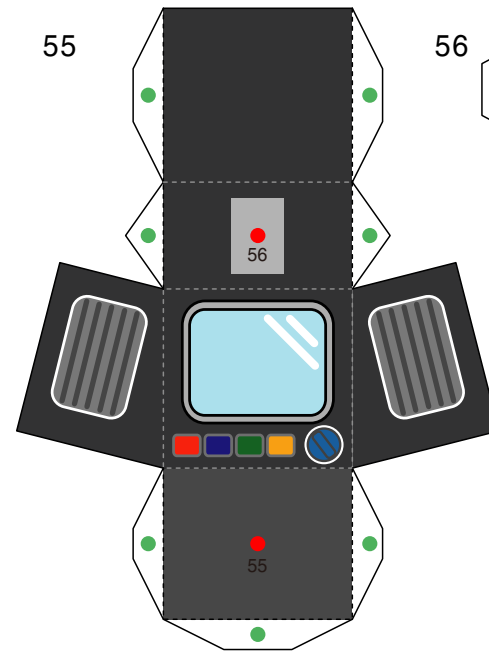

Santa Claus's house : Pattern

©Canon Inc. ©Ohkuma Mitsuo

61