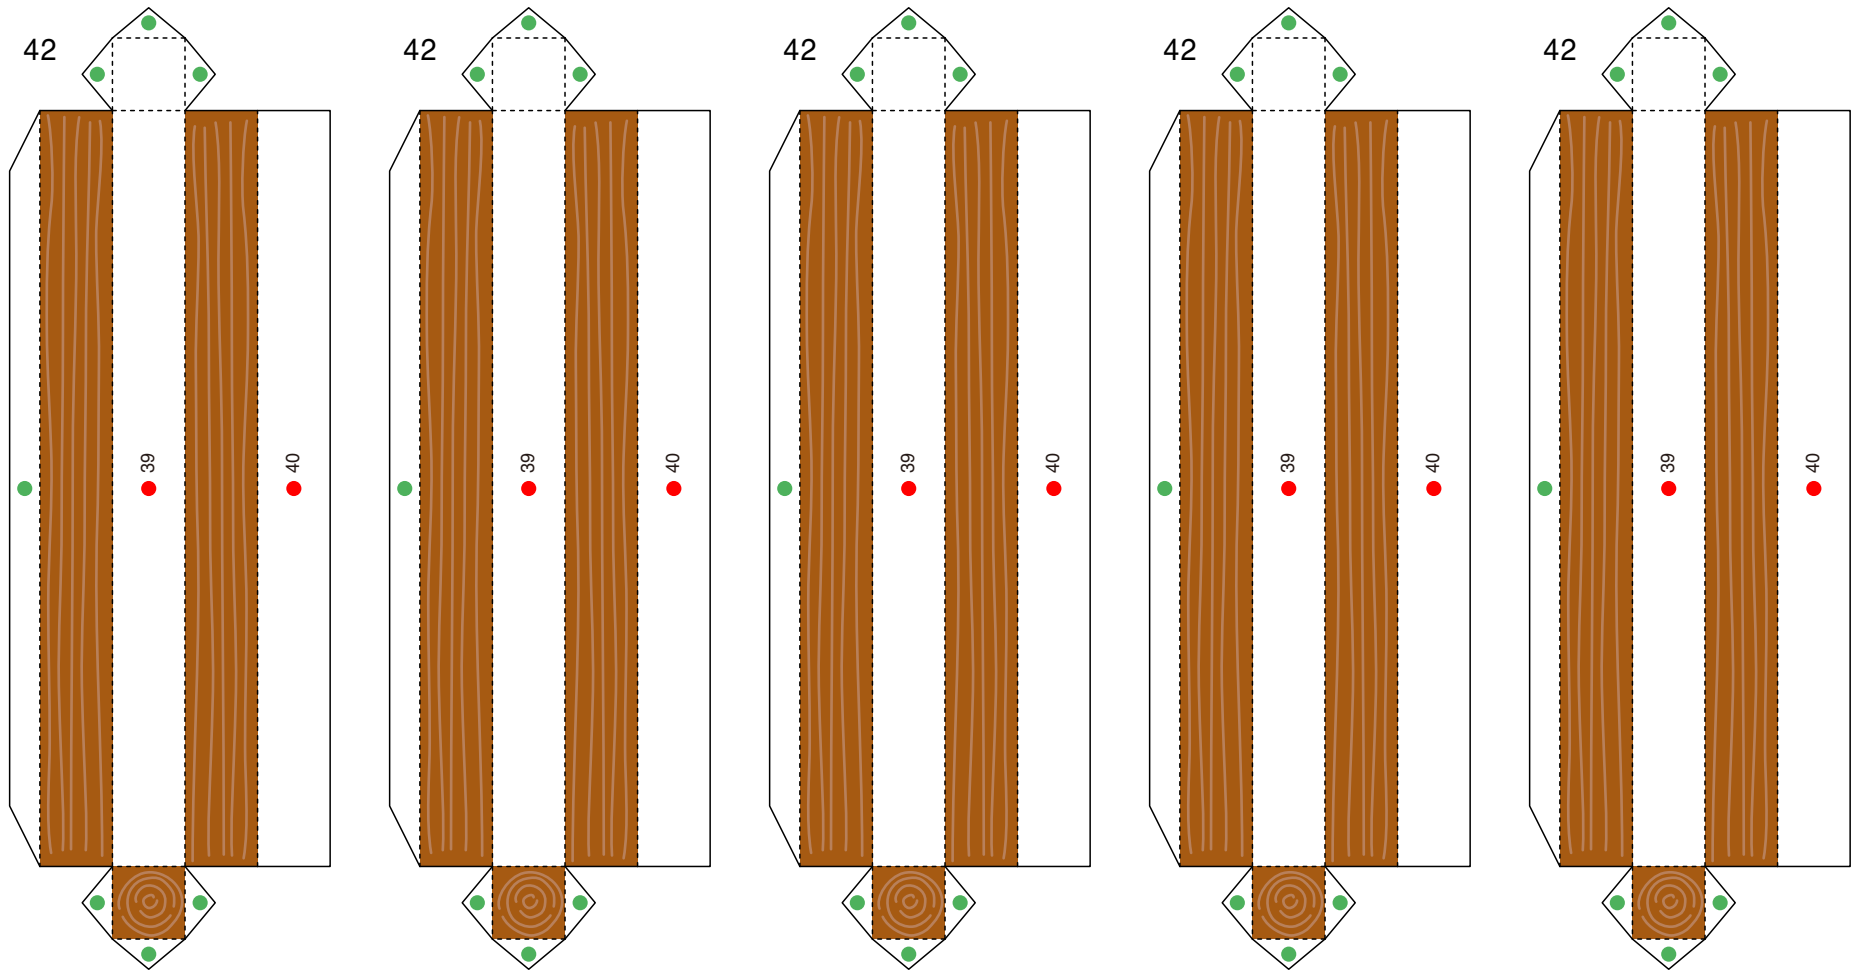

Santa Claus's house : Pattern

©Canon Inc. ©Ohkuma Mitsuo