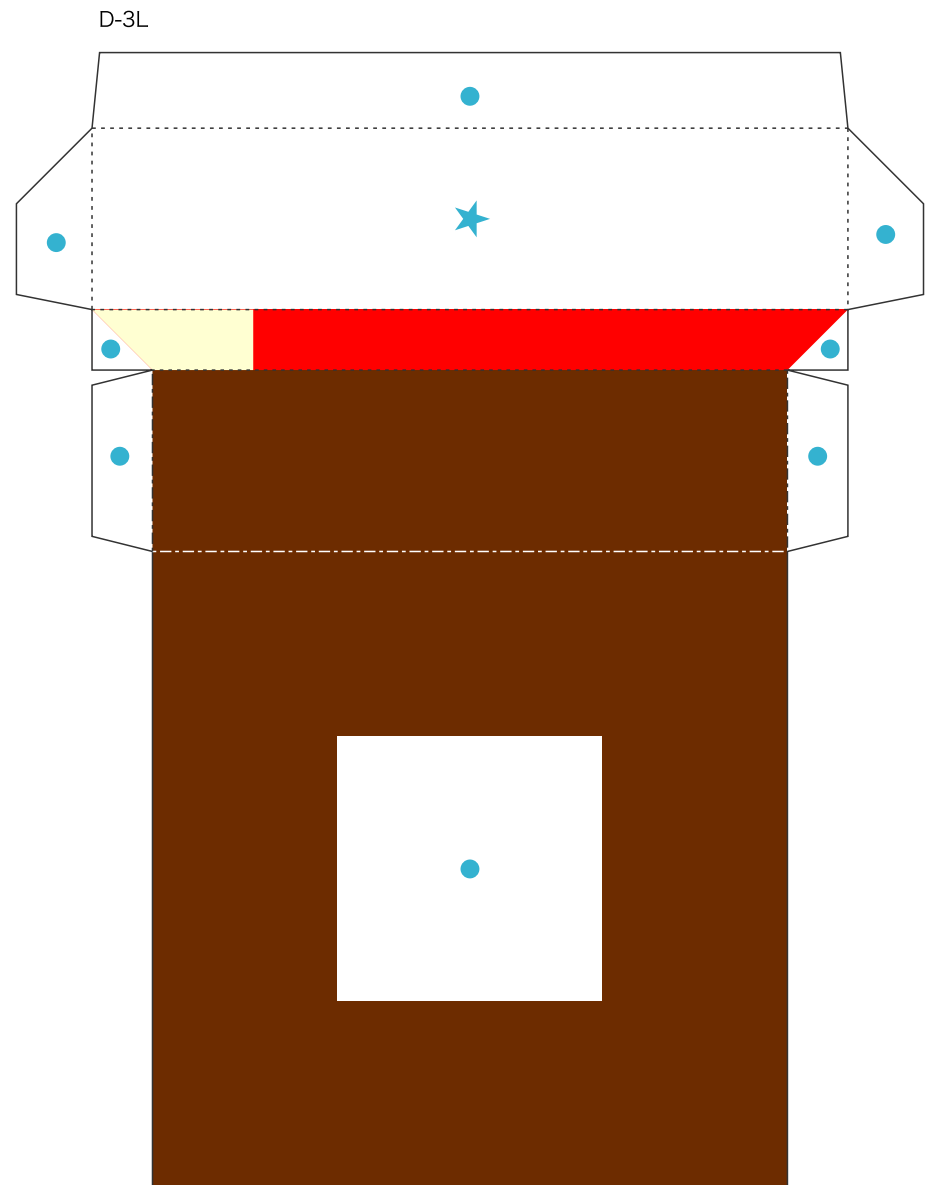

Photo frame : Pattern

© Canon Inc. © TakaTaka