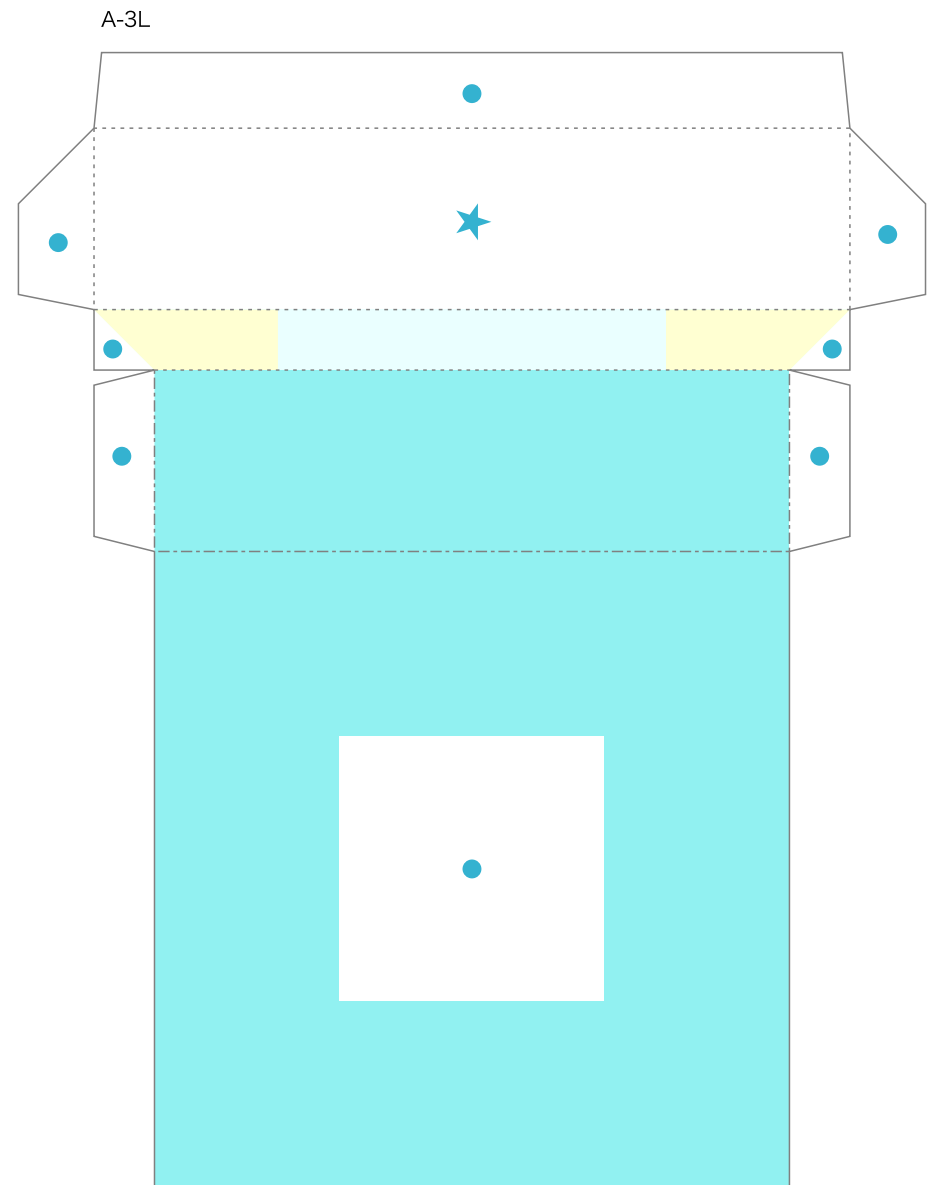

PAPER CRAFT

<http://www.canon.com/c-park/en/>

Summer (B)

View of completed model

Photo frame

This is a beautifully designed box-shaped photo frame. Open the box to display the photo frame, with a photograph in each of its leaves. The box design comes in four types, representing the four seasons. The spring design features tulips, the summer design the sea and fish, the autumn design fall leaves, and the winter design a snowscape. These frames are well suited for use as presents or as interior decorations, by inserting photographs suited to each season.

■ Parts list (pattern) : Twenty seven US letter sheets (No. 1 to No. 27)

■ No. of Parts : 122

* Build the model by carefully reading the Assembly Instructions , in the parts sheet page order.

A-1

A-7

A-7

A-6

A-6

Photo frame : Pattern

© Canon Inc. © TakaTaka

Photo frame : Pattern

© Canon Inc. © TakaTaka

A-8-1

A-8-2

B-1