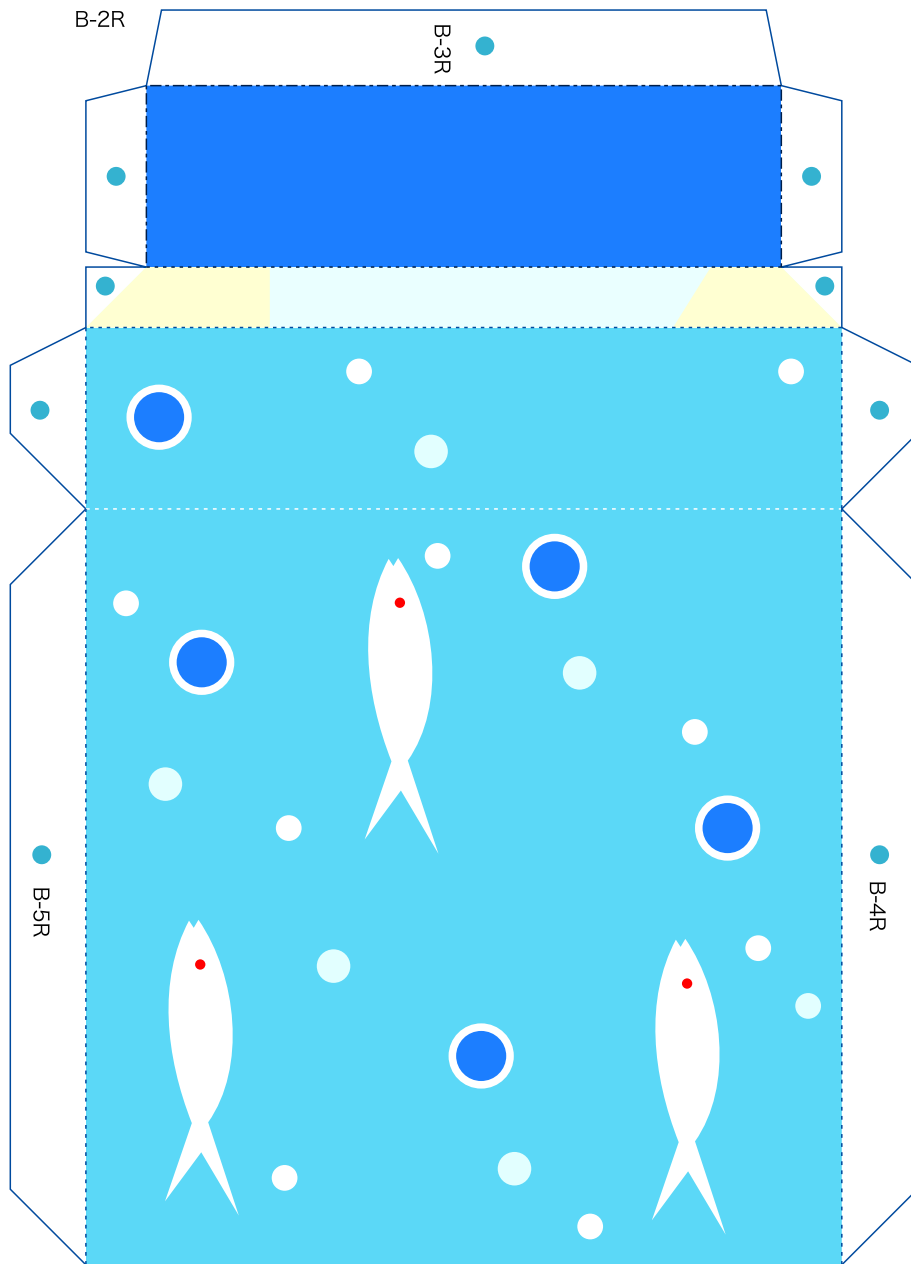

PAPER CRAFT

<http://www.canon.com/c-park/en/>

Summer (B)

View of completed model

Photo frame

This is a beautifully designed box-shaped photo frame. Open the box to display the photo frame, with a photograph in each of its leaves. The box design comes in four types, representing the four seasons. The spring design features tulips, the summer design the sea and fish, the autumn design fall leaves, and the winter design a snowscape. These frames are well suited for use as presents or as interior decorations, by inserting photographs suited to each season.

■ Parts list (pattern) : Twenty seven US letter sheets (No. 1 to No. 27)

■ No. of Parts : 122

* Build the model by carefully reading the Assembly Instructions , in the parts sheet page order.

A-1

A-7

A-7

A-6

B-7

B-7

B-6

B-6

Photo frame : Pattern

© Canon Inc. © TakaTaka

Photo frame : Pattern

© Canon Inc. © TakaTaka

B-8-2

B-8-1

B-9-1

B-9-2

B-8-2

B-8-1

B-9-1

B-9-2