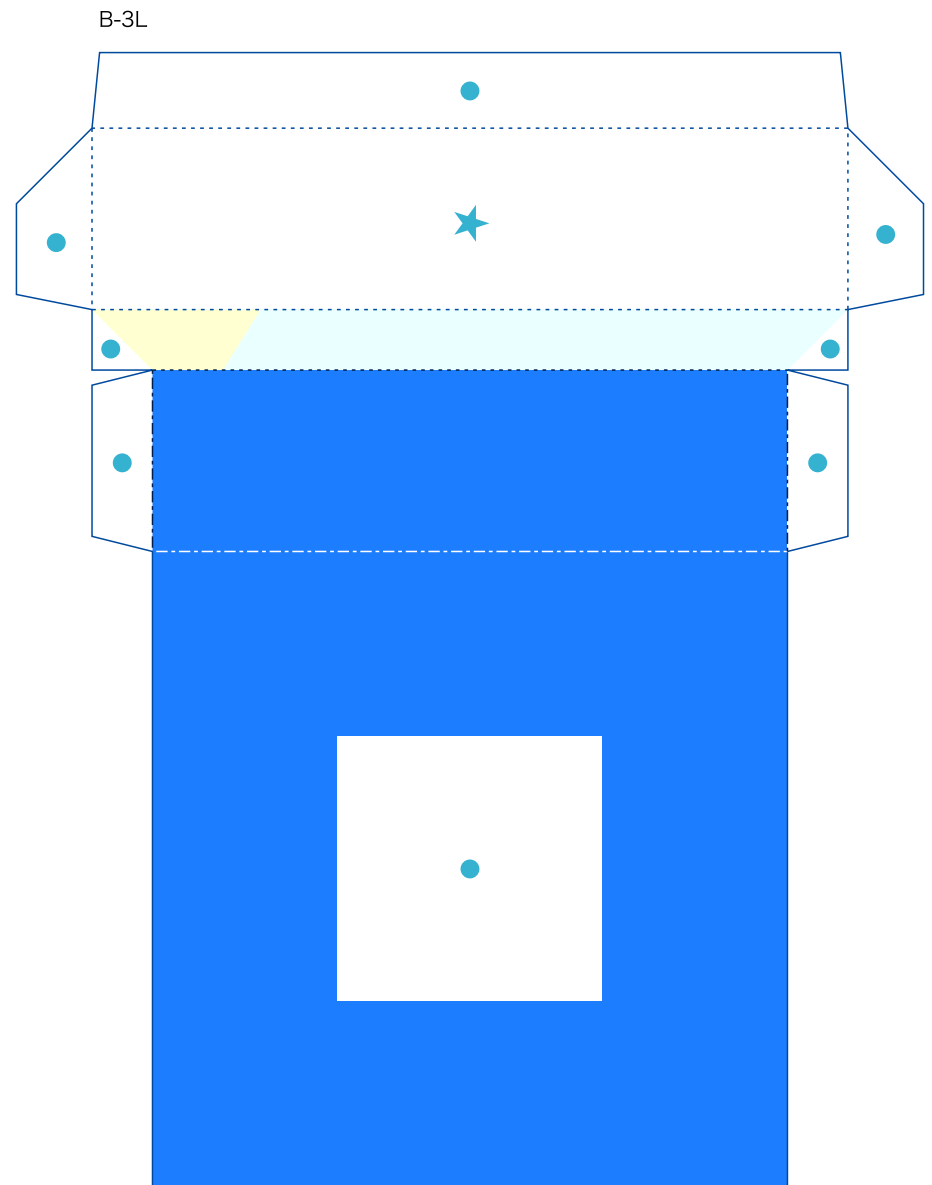

PAPER CRAFT

<http://www.canon.com/c-park/en/>

Summer (B)

View of completed model

Photo frame

This is a beautifully designed box-shaped photo frame. Open the box to display the photo frame, with a photograph in each of its leaves. The box design comes in four types, representing the four seasons. The spring design features tulips, the summer design the sea and fish, the autumn design fall leaves, and the winter design a snowscape. These frames are well suited for use as presents or as interior decorations, by inserting photographs suited to each season.

■ Parts list (pattern) : Twenty seven US letter sheets (No. 1 to No. 27)

■ No. of Parts : 122

* Build the model by carefully reading the Assembly Instructions , in the parts sheet page order.

A-1

A-7

A-7

A-6

B-7

B-7

B-6

B-6

Photo frame : Pattern

© Canon Inc. © TakaTaka

Photo frame : Pattern

© Canon Inc. © TakaTaka