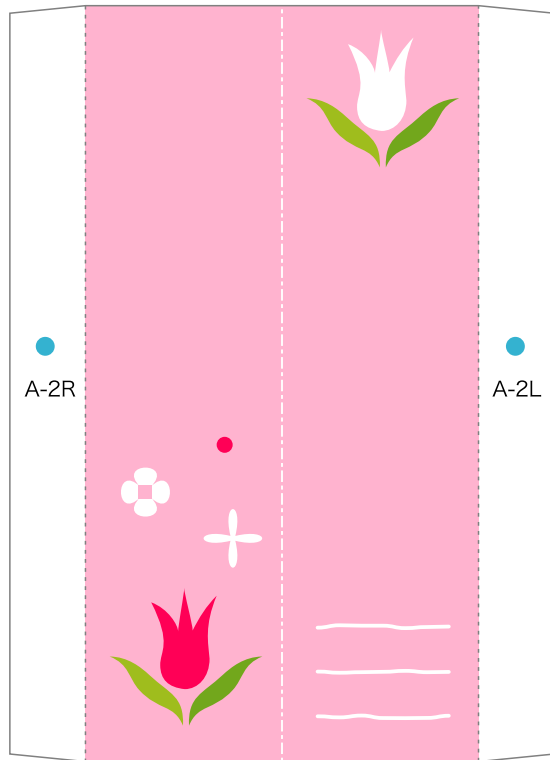

PAPER CRAFT

<http://www.canon.com/c-park/en/>

Summer (B)

View of completed model

Photo frame

This is a beautifully designed box-shaped photo frame. Open the box to display the photo frame, with a photograph in each of its leaves. The box design comes in four types, representing the four seasons. The spring design features tulips, the summer design the sea and fish, the autumn design fall leaves, and the winter design a snowscape. These frames are well suited for use as presents or as interior decorations, by inserting photographs suited to each season.

■ Parts list (pattern) : Twenty seven US letter sheets (No. 1 to No. 27)

■ No. of Parts : 122

* Build the model by carefully reading the Assembly Instructions , in the parts sheet page order.

A-1

A-7

A-7

A-6