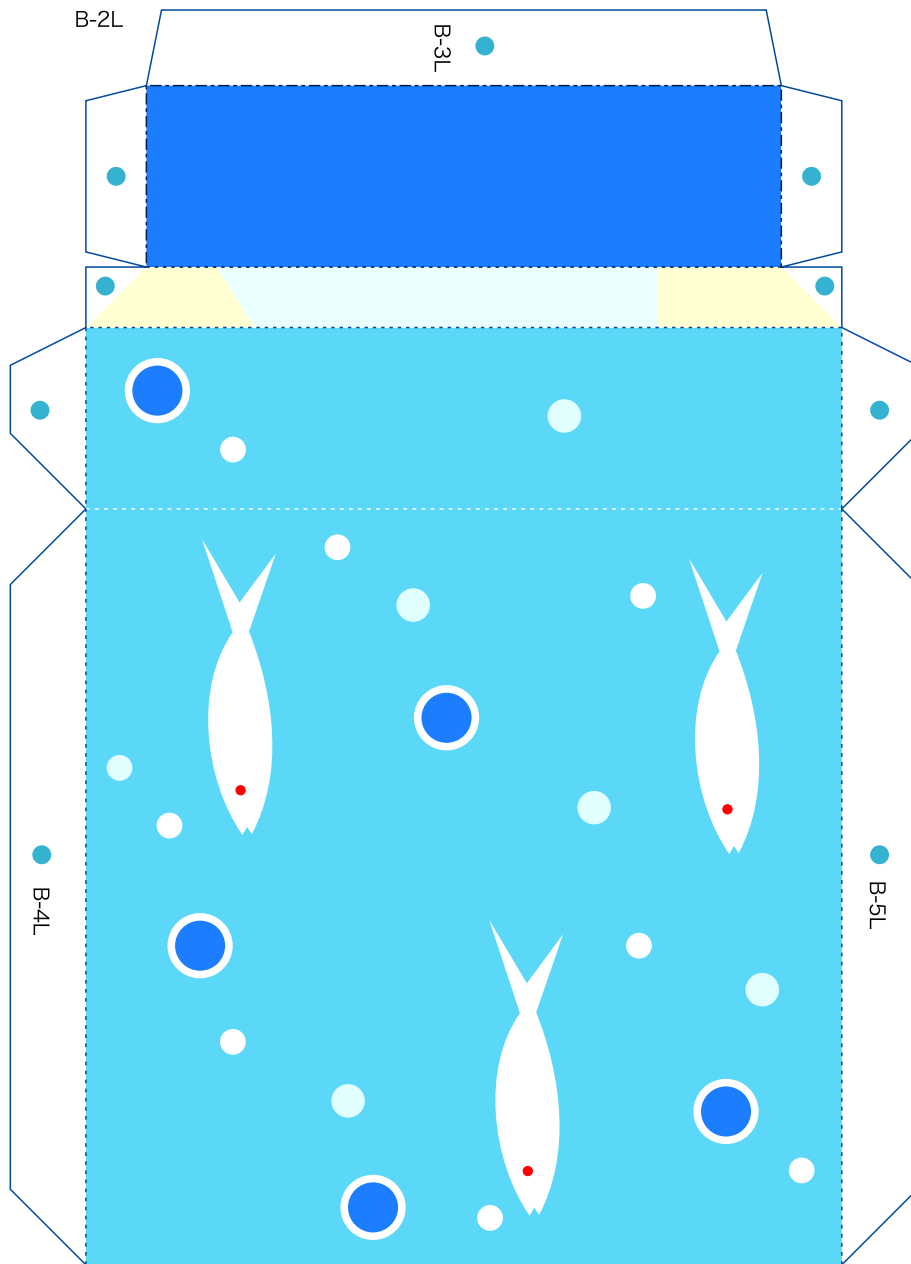

PAPER CRAFT

<http://www.canon.com/c-park/en/>

Summer (B)

View of completed model

Photo frame

This is a beautifully designed box-shaped photo frame. Open the box to display the photo frame, with a photograph in each of its leaves. The box design comes in four types, representing the four seasons. The spring design features tulips, the summer design the sea and fish, the autumn design fall leaves, and the winter design a snowscape. These frames are well suited for use as presents or as interior decorations, by inserting photographs suited to each season.

■ Parts list (pattern) : Twenty seven US letter sheets (No. 1 to No. 27)

■ No. of Parts : 122

* Build the model by carefully reading the Assembly Instructions , in the parts sheet page order.

A-1

A-7

A-7

A-6

B-7

B-7

B-6

B-6

Photo frame : Pattern

© Canon Inc. © TakaTaka

Photo frame : Pattern

© Canon Inc. © TakaTaka

B-8-2

B-8-1

B-9-1

B-9-2

B-8-2

B-8-1

B-9-1

B-9-2