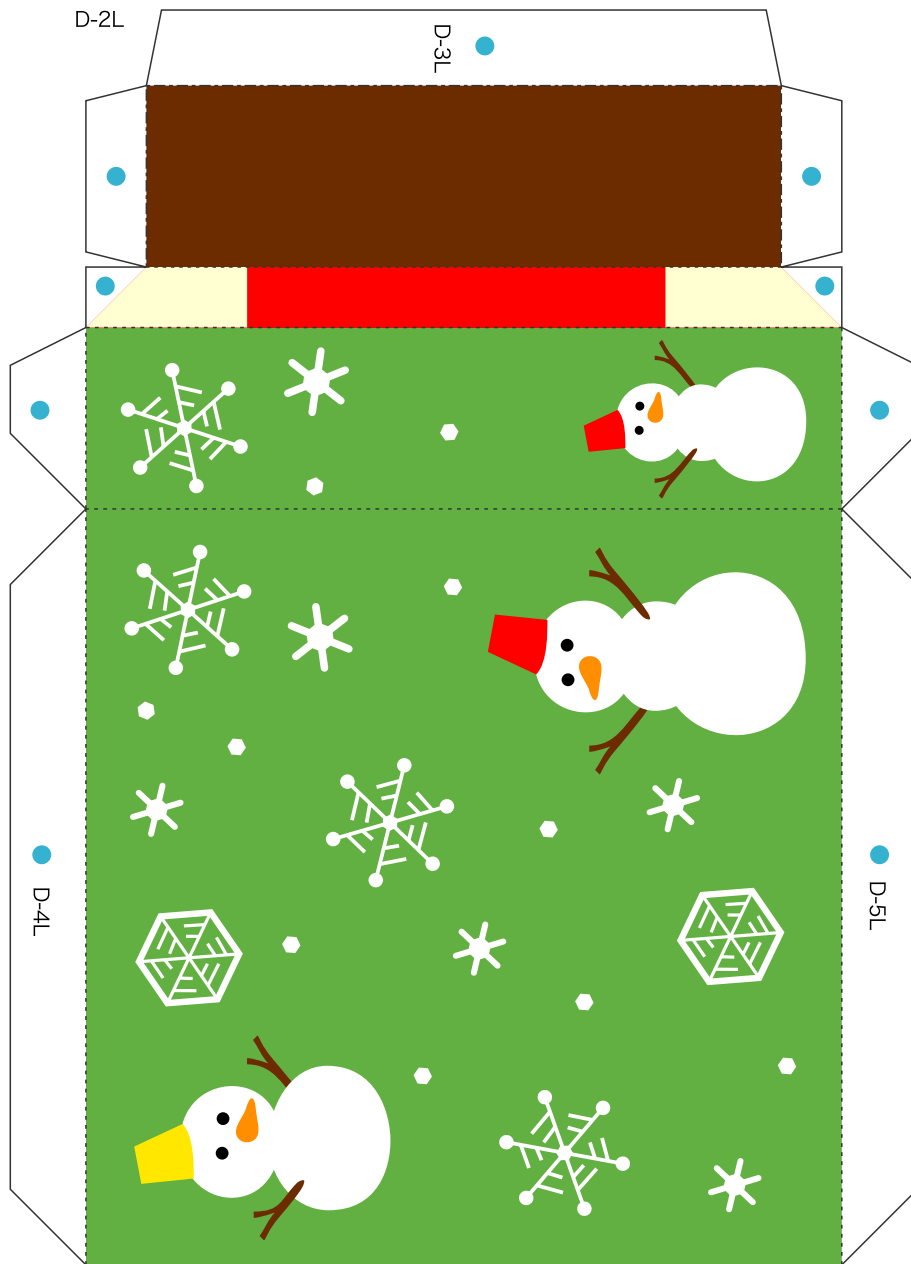

Photo frame : Pattern

© Canon Inc. © TakaTaka