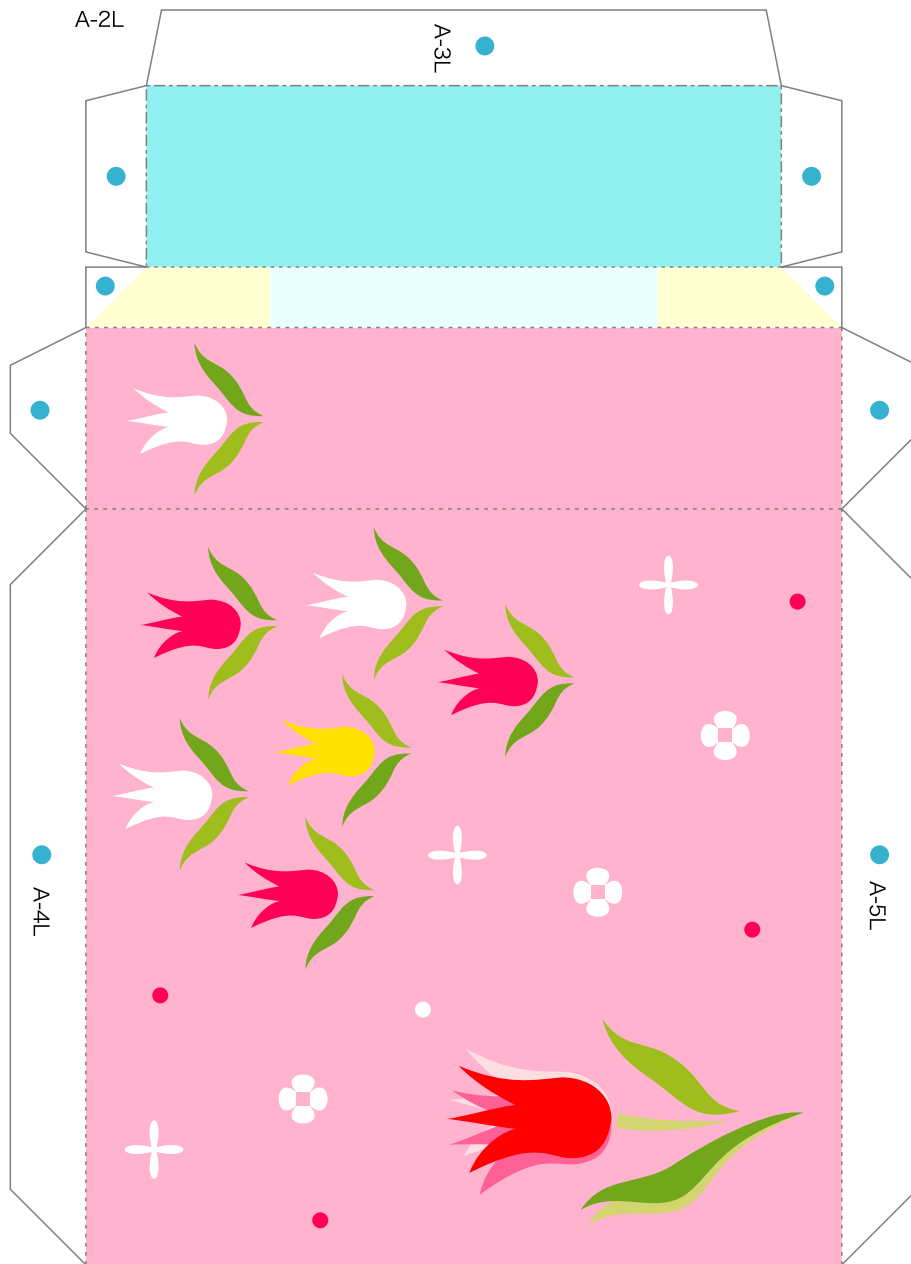

PAPER CRAFT

<http://www.canon.com/c-park/en/>

Summer (B)

View of completed model

Photo frame

This is a beautifully designed box-shaped photo frame. Open the box to display the photo frame, with a photograph in each of its leaves. The box design comes in four types, representing the four seasons. The spring design features tulips, the summer design the sea and fish, the autumn design fall leaves, and the winter design a snowscape. These frames are well suited for use as presents or as interior decorations, by inserting photographs suited to each season.

■ Parts list (pattern) : Twenty seven US letter sheets (No. 1 to No. 27)

■ No. of Parts : 122

* Build the model by carefully reading the Assembly Instructions , in the parts sheet page order.

A-1

A-7

A-7

A-6

A-6

Photo frame : Pattern

© Canon Inc. © TakaTaka

Photo frame : Pattern

© Canon Inc. © TakaTaka

A-8-1

A-8-2

B-1