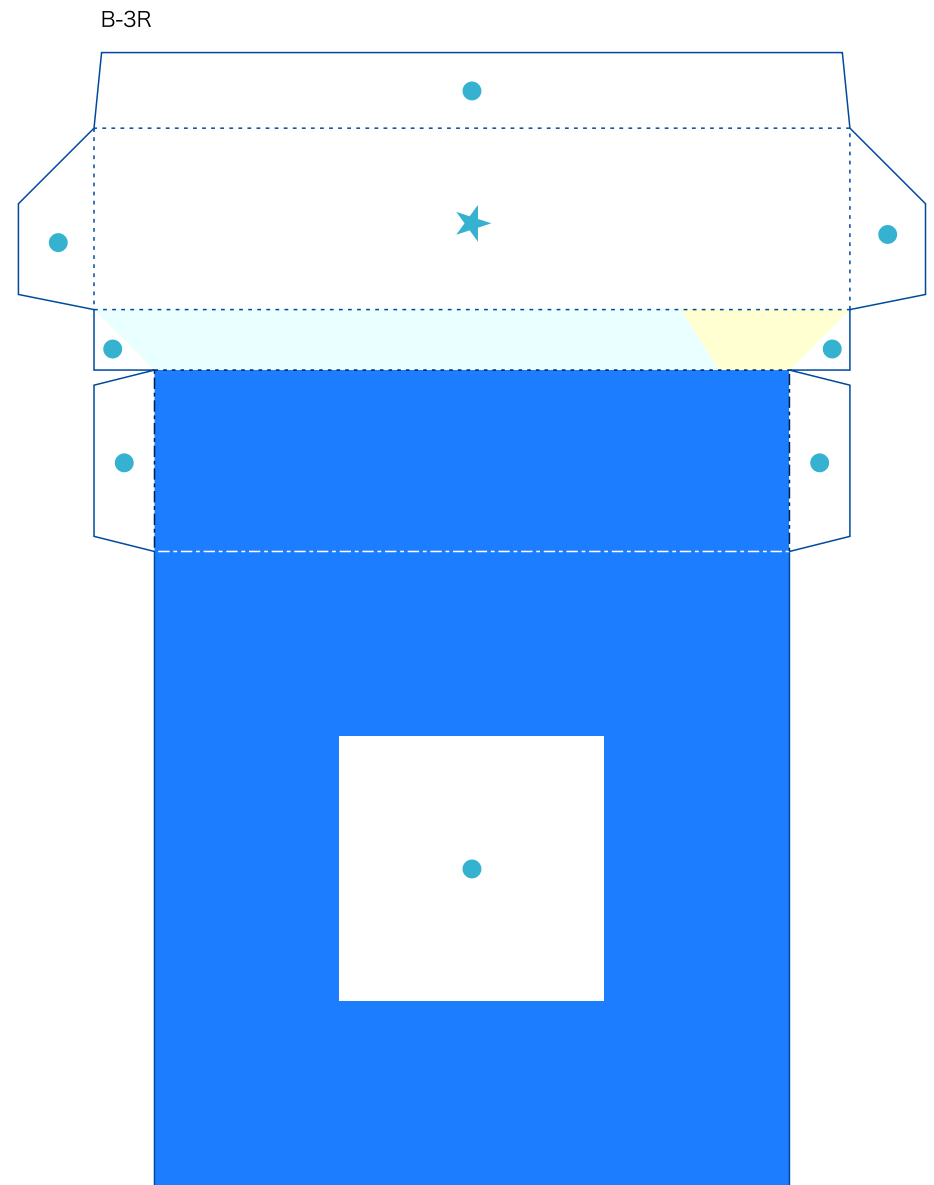

PAPER CRAFT

<http://www.canon.com/c-park/en/>

Summer (B)

View of completed model

Photo frame

This is a beautifully designed box-shaped photo frame. Open the box to display the photo frame, with a photograph in each of its leaves. The box design comes in four types, representing the four seasons. The spring design features tulips, the summer design the sea and fish, the autumn design fall leaves, and the winter design a snowscape. These frames are well suited for use as presents or as interior decorations, by inserting photographs suited to each season.

■ Parts list (pattern) : Twenty seven US letter sheets (No. 1 to No. 27)

■ No. of Parts : 122

* Build the model by carefully reading the Assembly Instructions , in the parts sheet page order.

A-1

A-7

A-7

A-6

B-7

B-7

B-6

B-6

Photo frame : Pattern

© Canon Inc. © TakaTaka

Photo frame : Pattern

© Canon Inc. © TakaTaka