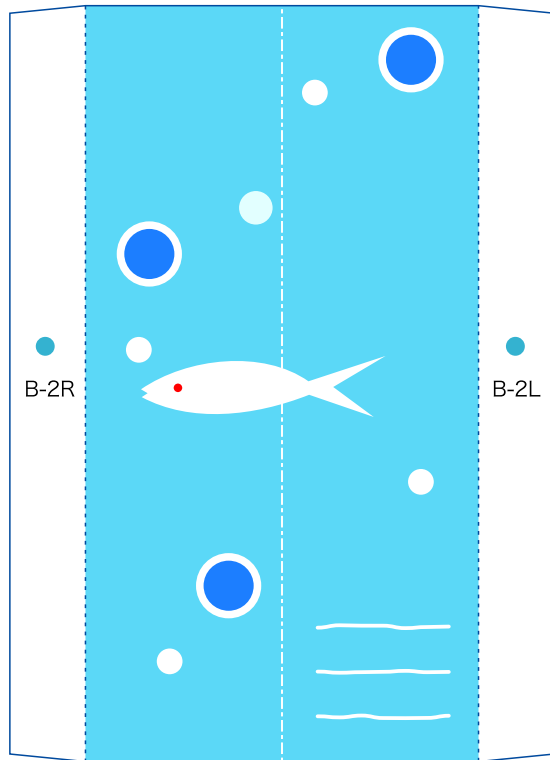

PAPER CRAFT

<http://www.canon.com/c-park/en/>

Summer (B)

View of completed model

Photo frame

This is a beautifully designed box-shaped photo frame. Open the box to display the photo frame, with a photograph in each of its leaves. The box design comes in four types, representing the four seasons. The spring design features tulips, the summer design the sea and fish, the autumn design fall leaves, and the winter design a snowscape. These frames are well suited for use as presents or as interior decorations, by inserting photographs suited to each season.

■ Parts list (pattern) : Twenty seven US letter sheets (No. 1 to No. 27)

■ No. of Parts : 122

* Build the model by carefully reading the Assembly Instructions , in the parts sheet page order.

A-1

A-7

A-7

A-6

A-6

Photo frame : Pattern

© Canon Inc. © TakaTaka

Photo frame : Pattern

© Canon Inc. © TakaTaka

A-8-1

A-8-2

B-1

B-7

B-7

B-6

B-6

Photo frame : Pattern

© Canon Inc. © TakaTaka

Photo frame : Pattern

© Canon Inc. © TakaTaka