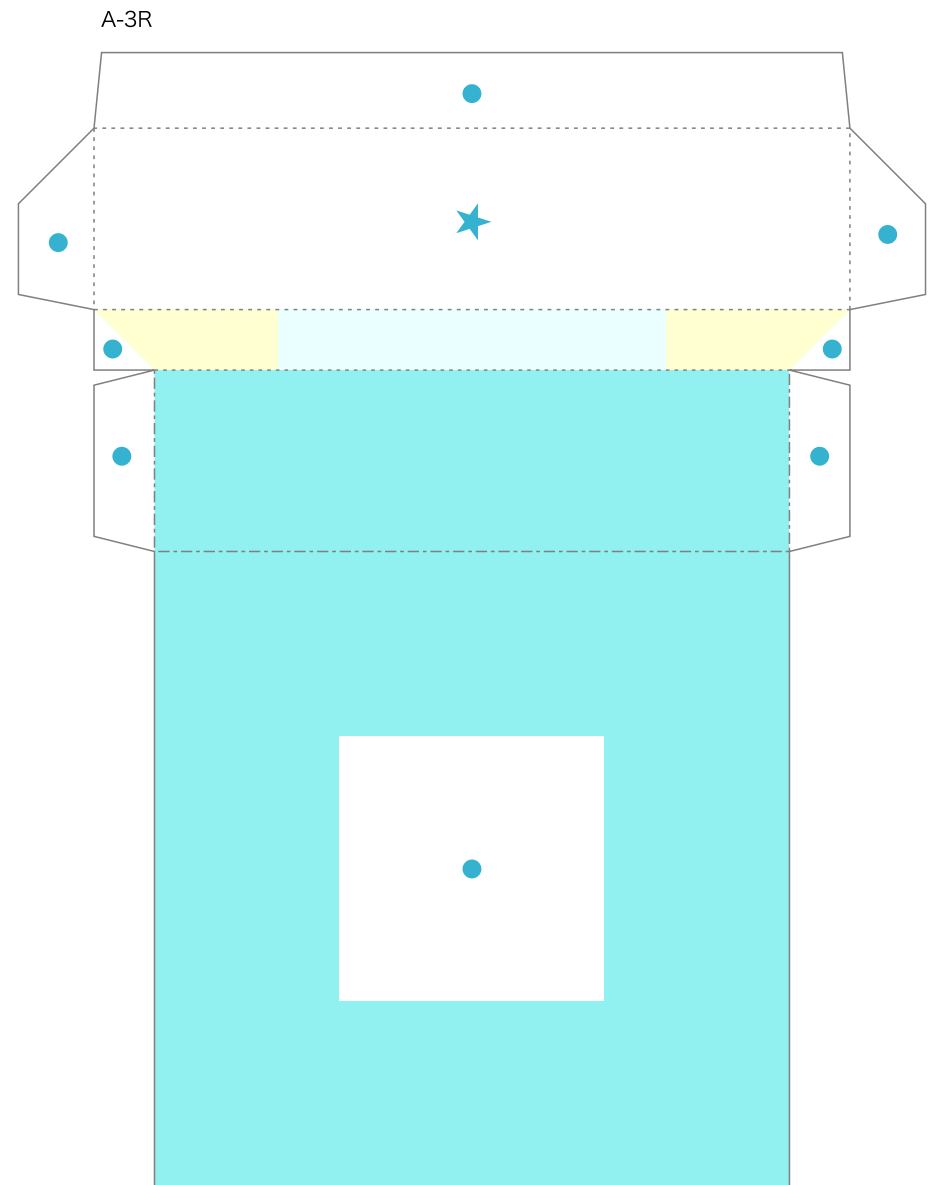

PAPER CRAFT

<http://www.canon.com/c-park/en/>

Summer (B)

View of completed model

Photo frame

This is a beautifully designed box-shaped photo frame. Open the box to display the photo frame, with a photograph in each of its leaves. The box design comes in four types, representing the four seasons. The spring design features tulips, the summer design the sea and fish, the autumn design fall leaves, and the winter design a snowscape. These frames are well suited for use as presents or as interior decorations, by inserting photographs suited to each season.

■ Parts list (pattern) : Twenty seven US letter sheets (No. 1 to No. 27)

■ No. of Parts : 122

* Build the model by carefully reading the Assembly Instructions , in the parts sheet page order.

A-1

A-7

A-7

A-6

A-6

Photo frame : Pattern

© Canon Inc. © TakaTaka

Photo frame : Pattern

© Canon Inc. © TakaTaka

A-8-1

A-8-2

B-1