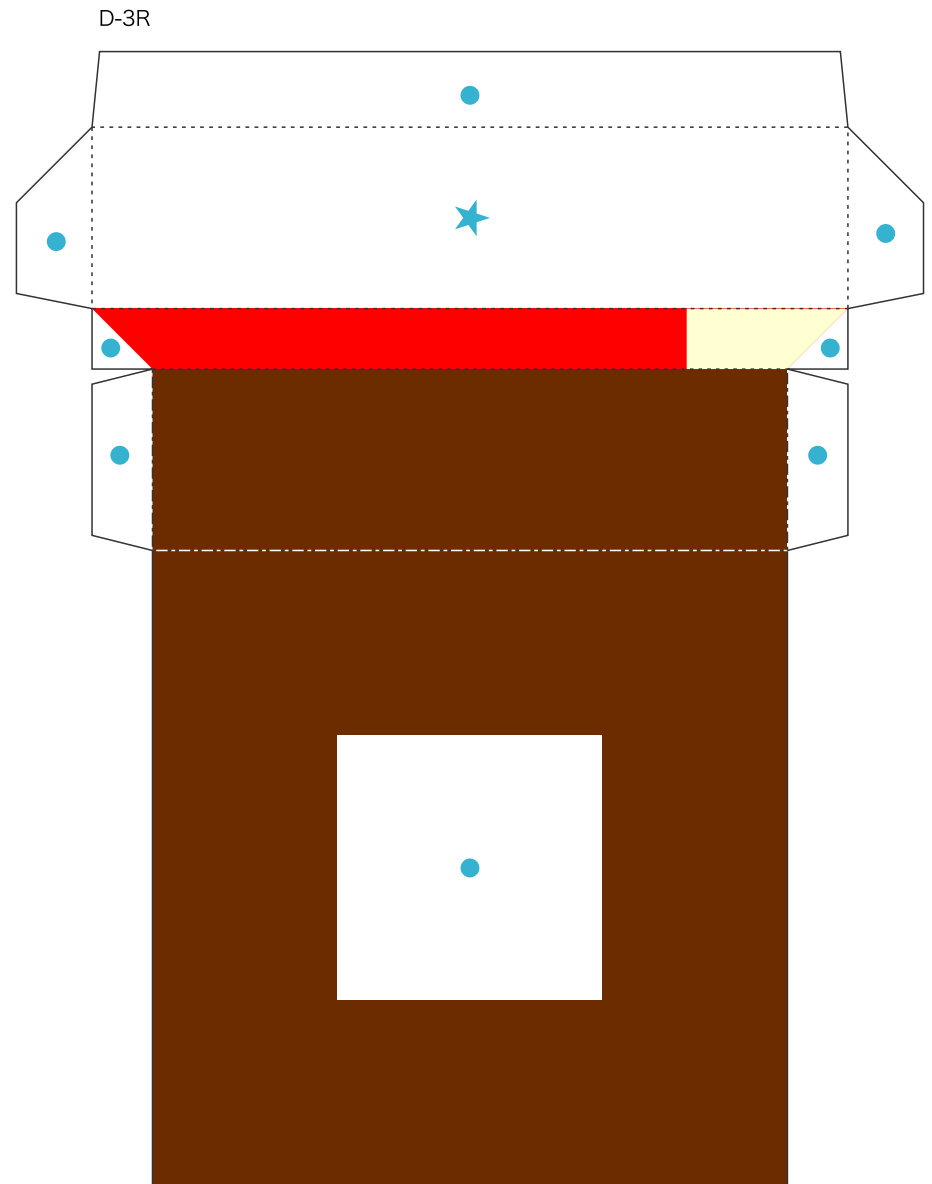

Photo frame : Pattern

© Canon Inc. © TakaTaka