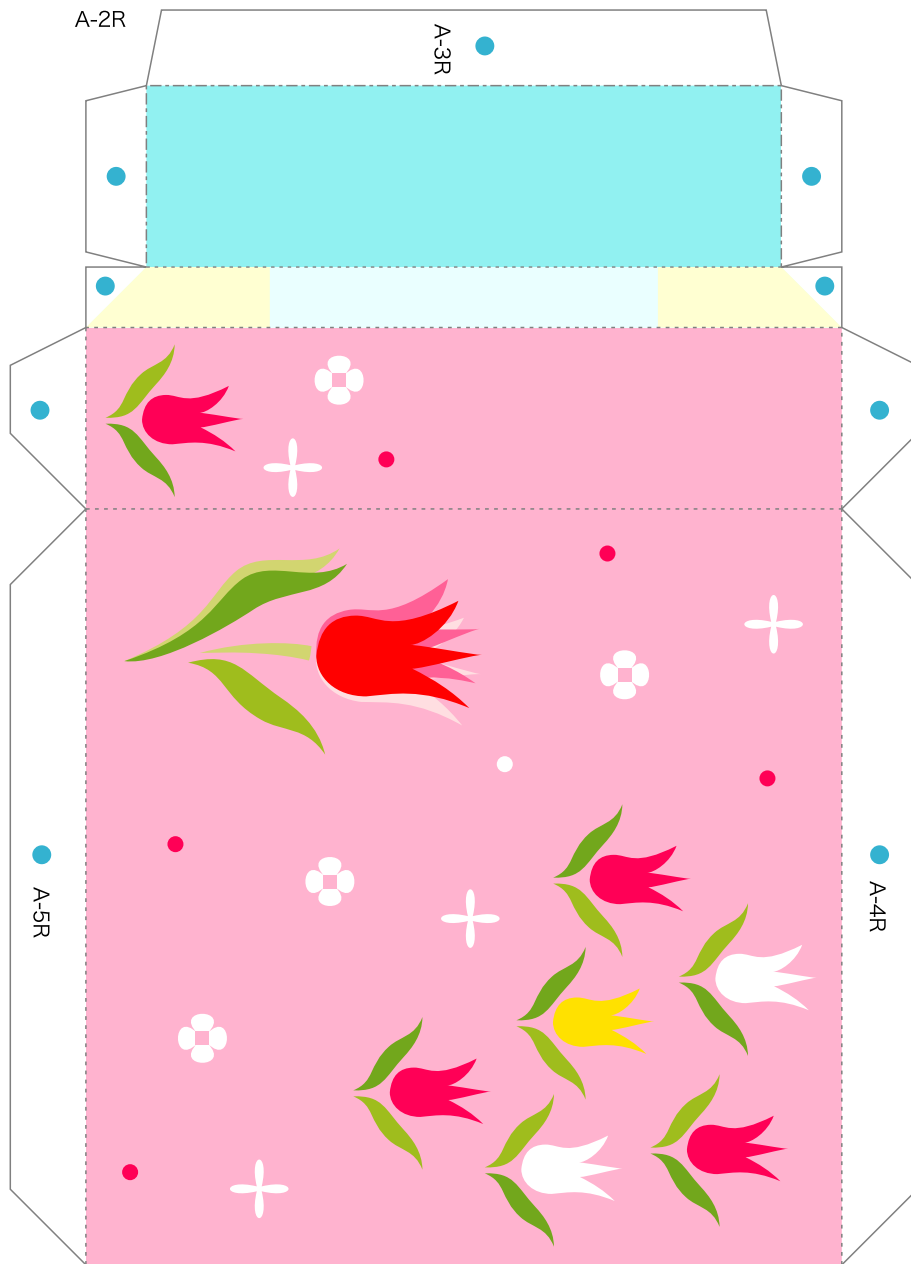

PAPER CRAFT

<http://www.canon.com/c-park/en/>

Summer (B)

View of completed model

Photo frame

This is a beautifully designed box-shaped photo frame. Open the box to display the photo frame, with a photograph in each of its leaves. The box design comes in four types, representing the four seasons. The spring design features tulips, the summer design the sea and fish, the autumn design fall leaves, and the winter design a snowscape. These frames are well suited for use as presents or as interior decorations, by inserting photographs suited to each season.

A-6

Photo frame : Pattern

© Canon Inc. © TakaTaka

Photo frame : Pattern

© Canon Inc. © TakaTaka

A-8-1

A-8-2

B-1