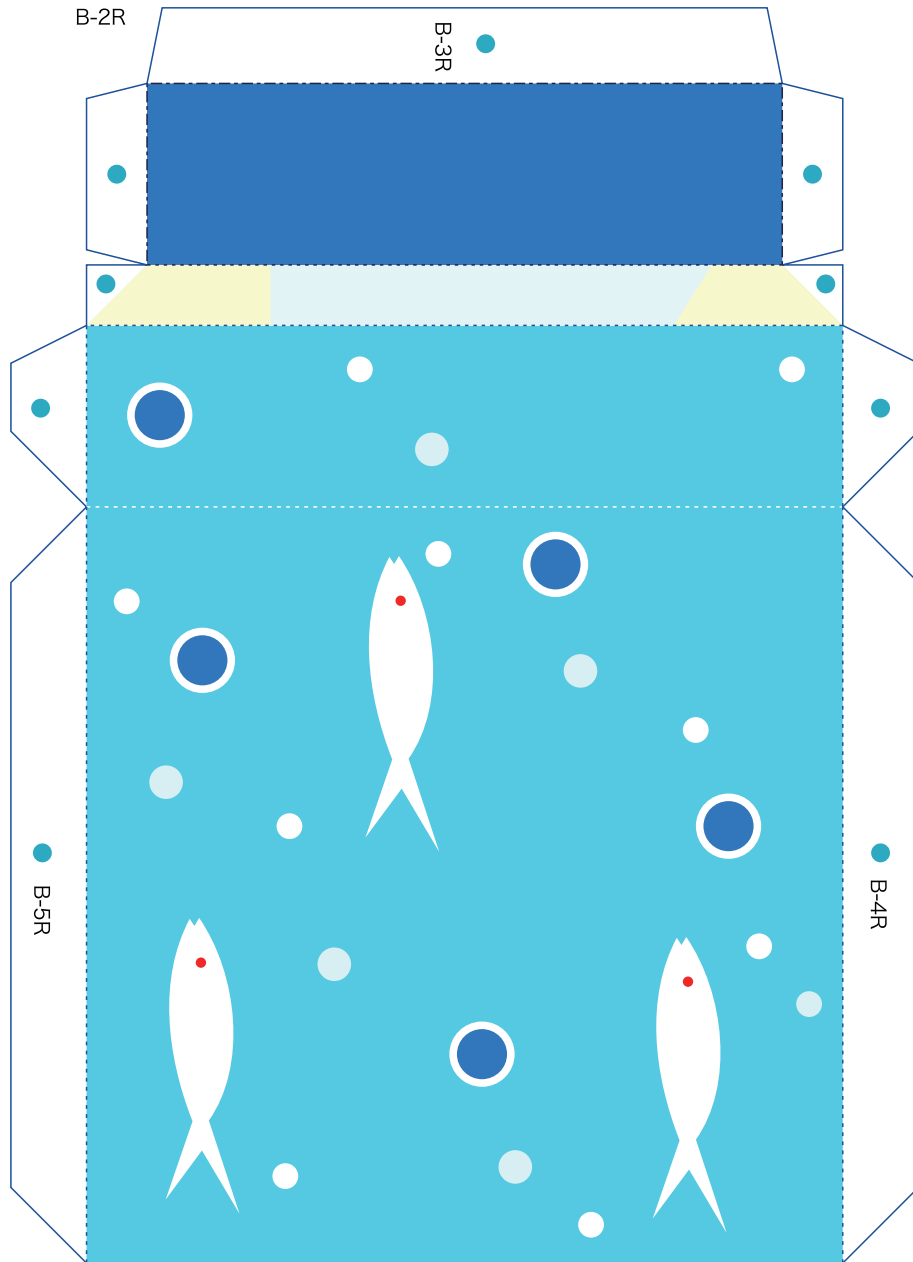

This is a beautifully designed box-shaped photo frame. Open the box to display the photo frame, with a photograph in each of its leaves. The box design comes in four types, representing the four seasons. The spring design features tulips, the summer design the sea and fish, the autumn design fall leaves, and the winter design a snowscape. These frames are well suited for use as presents or as interior decorations, by inserting photographs suited to each season.

■ Parts list (pattern) : Twenty seven A4 sheets (No. 1 to No. 27)

■ No. of Parts : 122

* Build the model by carefully reading the Assembly Instructions , in the parts sheet page order.

A-1

A-7

A-7

A-6

A-6

A-8-1

A-8-2

B-1

B-7

B-7

B-6

B-6

Photo frame : Pattern