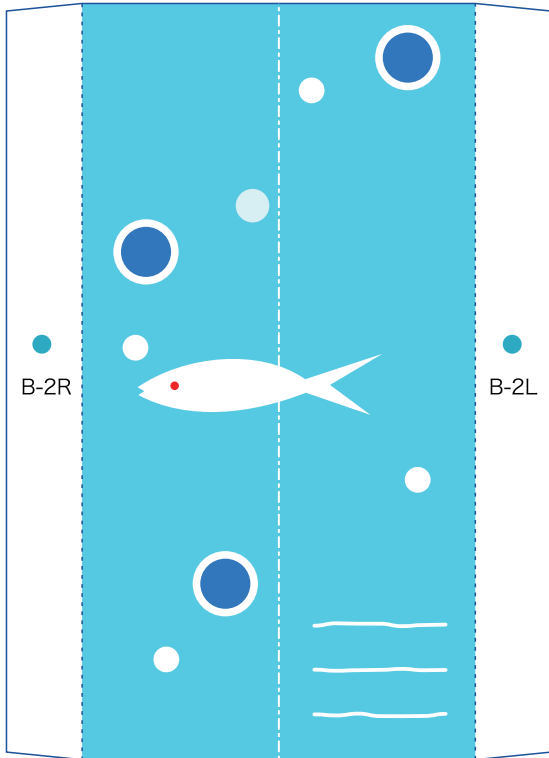

This is a beautifully designed box-shaped photo frame. Open the box to display the photo frame, with a photograph in each of its leaves. The box design comes in four types, representing the four seasons. The spring design features tulips, the summer design the sea and fish, the autumn design fall leaves, and the winter design a snowscape. These frames are well suited for use as presents or as interior decorations, by inserting photographs suited to each season.

■ Parts list (pattern) : Twenty seven A4 sheets (No. 1 to No. 27)

■ No. of Parts : 122

* Build the model by carefully reading the Assembly Instructions , in the parts sheet page order.

A-1

A-7

A-7

A-6

A-6

A-8-1

A-8-2

B-1

B-7

B-7

B-6

B-6

Photo frame : Pattern