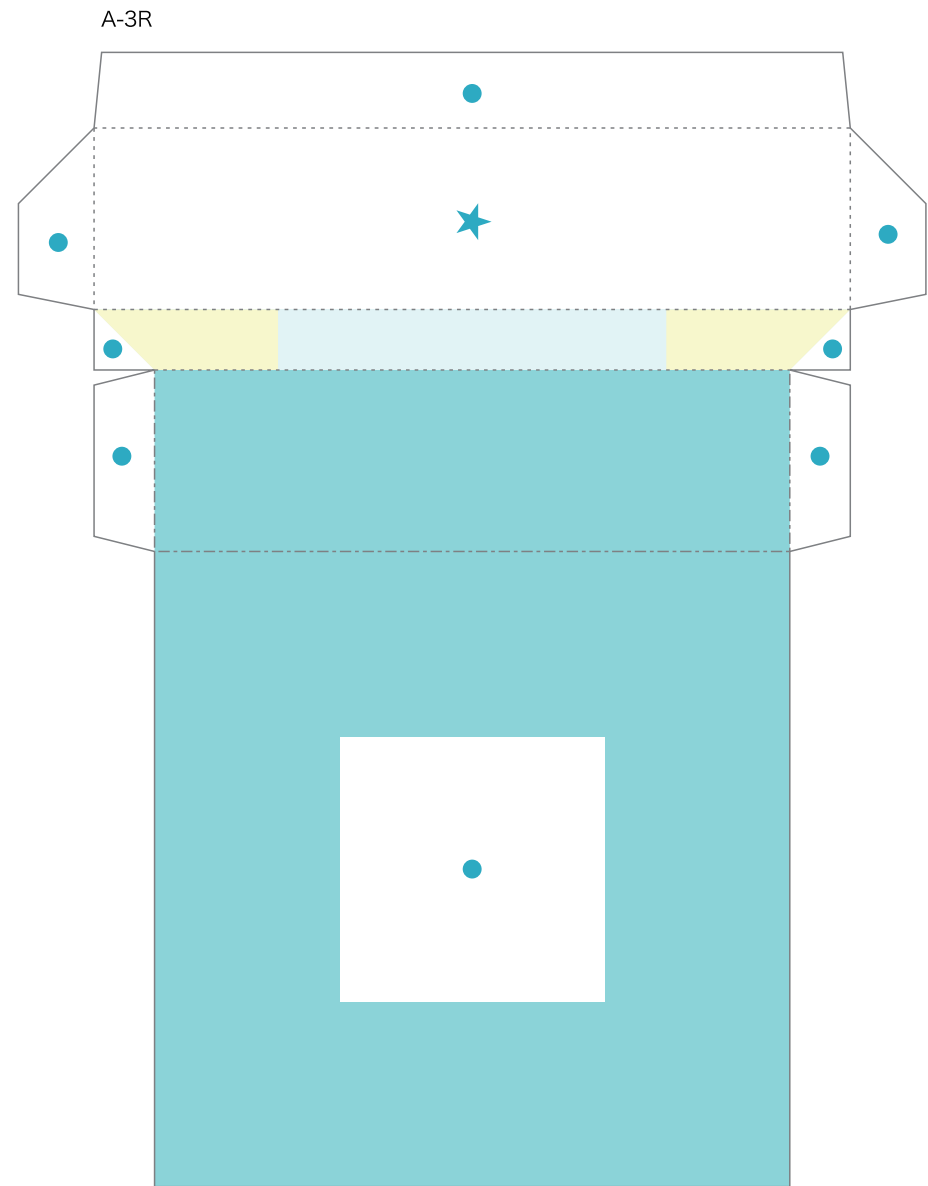

This is a beautifully designed box-shaped photo frame. Open the box to display the photo frame, with a photograph in each of its leaves. The box design comes in four types, representing the four seasons. The spring design features tulips, the summer design the sea and fish, the autumn design fall leaves, and the winter design a snowscape. These frames are well suited for use as presents or as interior decorations, by inserting photographs suited to each season.

■ Parts list (pattern) : Twenty seven A4 sheets (No. 1 to No. 27)

■ No. of Parts : 122

* Build the model by carefully reading the Assembly Instructions , in the parts sheet page order.

A-1

A-7

A-7

A-6

A-6

A-8-1

A-8-2

B-1

B-7

B-7

B-6

B-6

Photo frame : Pattern