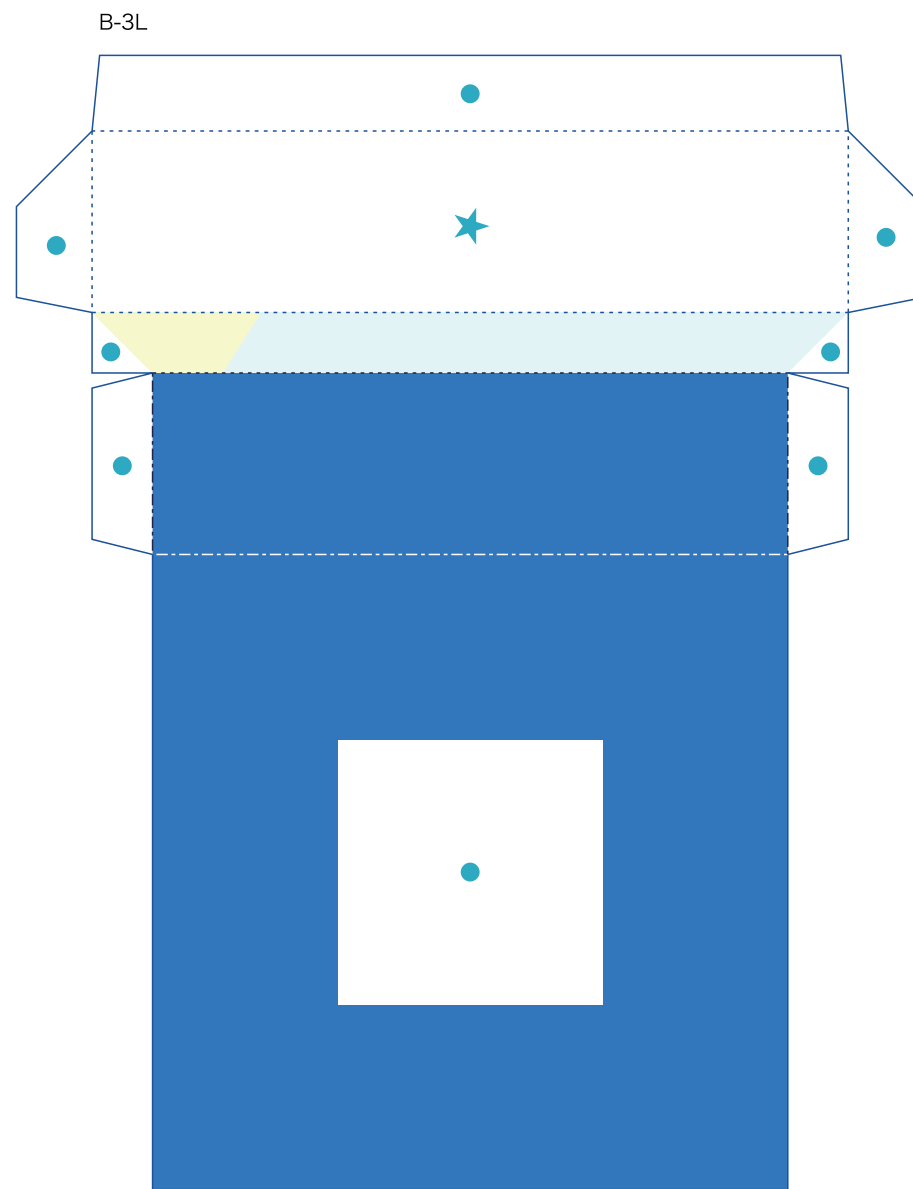

This is a beautifully designed box-shaped photo frame. Open the box to display the photo frame, with a photograph in each of its leaves. The box design comes in four types, representing the four seasons. The spring design features tulips, the summer design the sea and fish, the autumn design fall leaves, and the winter design a snowscape. These frames are well suited for use as presents or as interior decorations, by inserting photographs suited to each season.

■ Parts list (pattern) : Twenty seven A4 sheets (No. 1 to No. 27)

■ No. of Parts : 122

* Build the model by carefully reading the Assembly Instructions , in the parts sheet page order.

A-1

A-7

A-7

A-6

A-6

A-8-1

A-8-2

B-1

B-7

B-7

B-6

B-6

Photo frame : Pattern