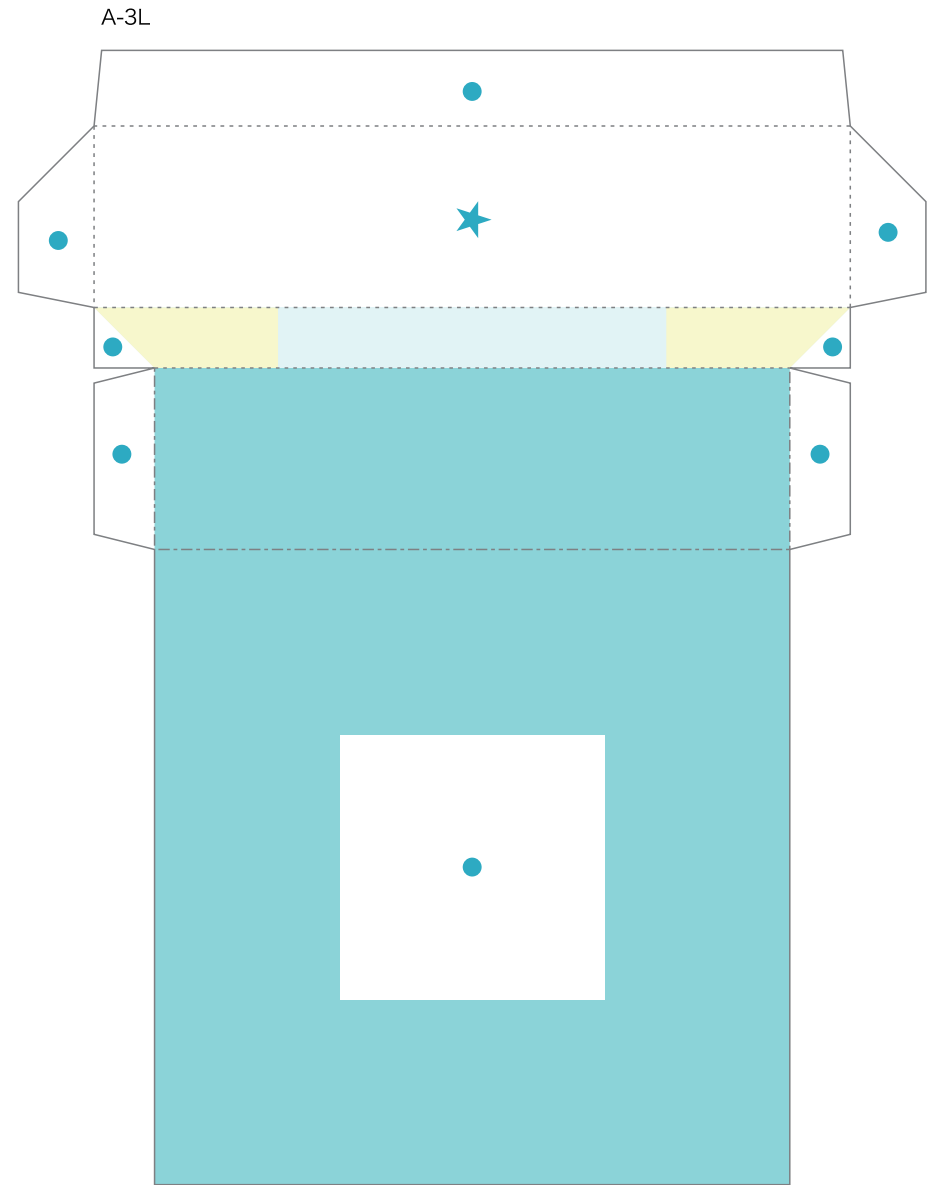

This is a beautifully designed box-shaped photo frame. Open the box to display the photo frame, with a photograph in each of its leaves. The box design comes in four types, representing the four seasons. The spring design features tulips, the summer design the sea and fish, the autumn design fall leaves, and the winter design a snowscape. These frames are well suited for use as presents or as interior decorations, by inserting photographs suited to each season.

■ Parts list (pattern) : Twenty seven A4 sheets (No. 1 to No. 27)

■ No. of Parts : 122

* Build the model by carefully reading the Assembly Instructions , in the parts sheet page order.

A-1

A-7

A-7

A-6

A-6

A-8-1

A-8-2

B-1

B-7

B-7

B-6

B-6

Photo frame : Pattern