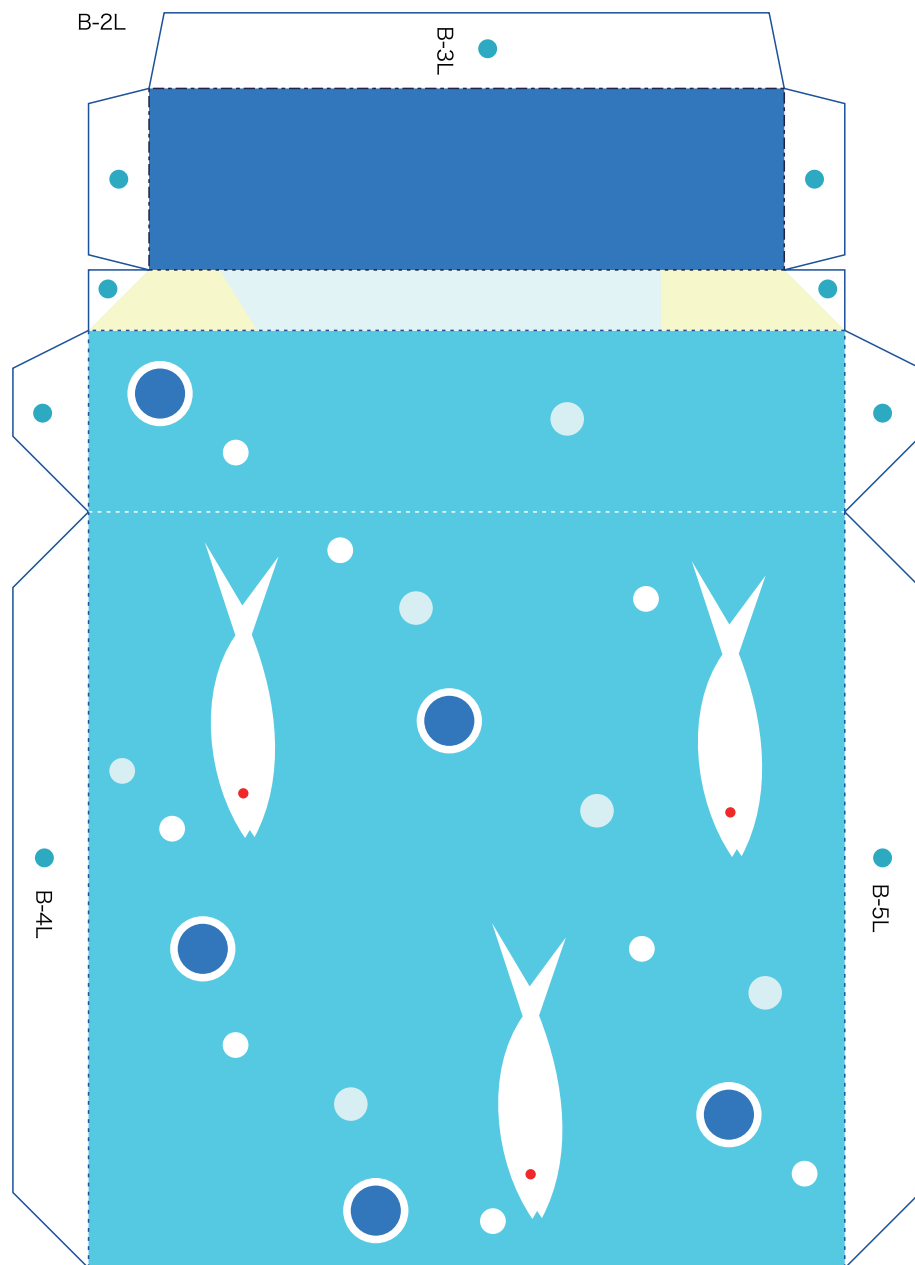

This is a beautifully designed box-shaped photo frame. Open the box to display the photo frame, with a photograph in each of its leaves. The box design comes in four types, representing the four seasons. The spring design features tulips, the summer design the sea and fish, the autumn design fall leaves, and the winter design a snowscape. These frames are well suited for use as presents or as interior decorations, by inserting photographs suited to each season.

■ Parts list (pattern) : Twenty seven A4 sheets (No. 1 to No. 27)

■ No. of Parts : 122

* Build the model by carefully reading the Assembly Instructions , in the parts sheet page order.

A-1

A-7

A-7

A-6

A-6

A-8-1

A-8-2

B-1

B-7

B-7

B-6

B-6

Photo frame : Pattern