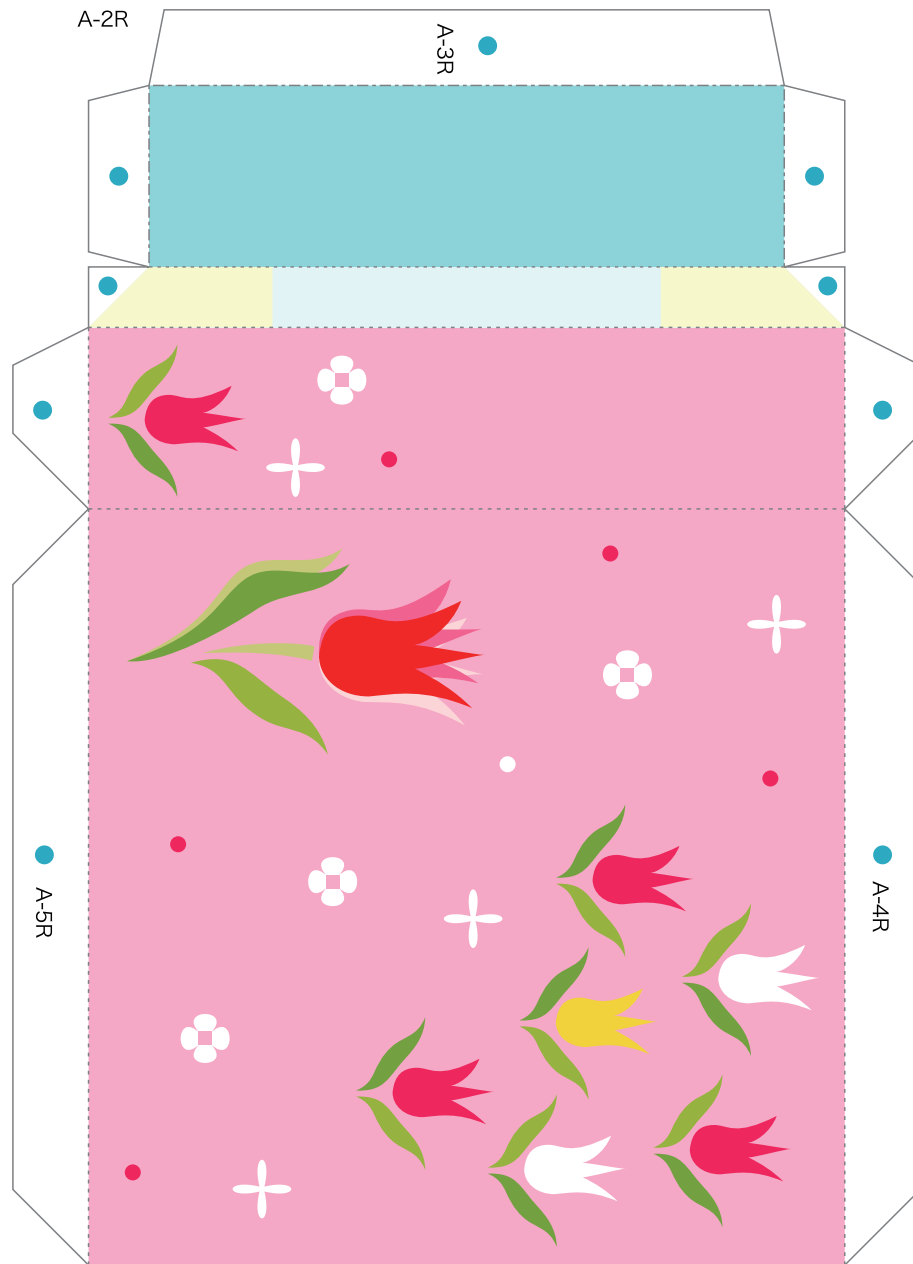

This is a beautifully designed box-shaped photo frame. Open the box to display the photo frame, with a photograph in each of its leaves. The box design comes in four types, representing the four seasons. The spring design features tulips, the summer design the sea and fish, the autumn design fall leaves, and the winter design a snowscape. These frames are well suited for use as presents or as interior decorations, by inserting photographs suited to each season.

■ Parts list (pattern) : Twenty seven A4 sheets (No. 1 to No. 27)

■ No. of Parts : 122

* Build the model by carefully reading the Assembly Instructions , in the parts sheet page order.

A-1

A-7

A-7

A-6

A-6

A-8-1

A-8-2

B-1

B-7

B-7

B-6

B-6

Photo frame : Pattern