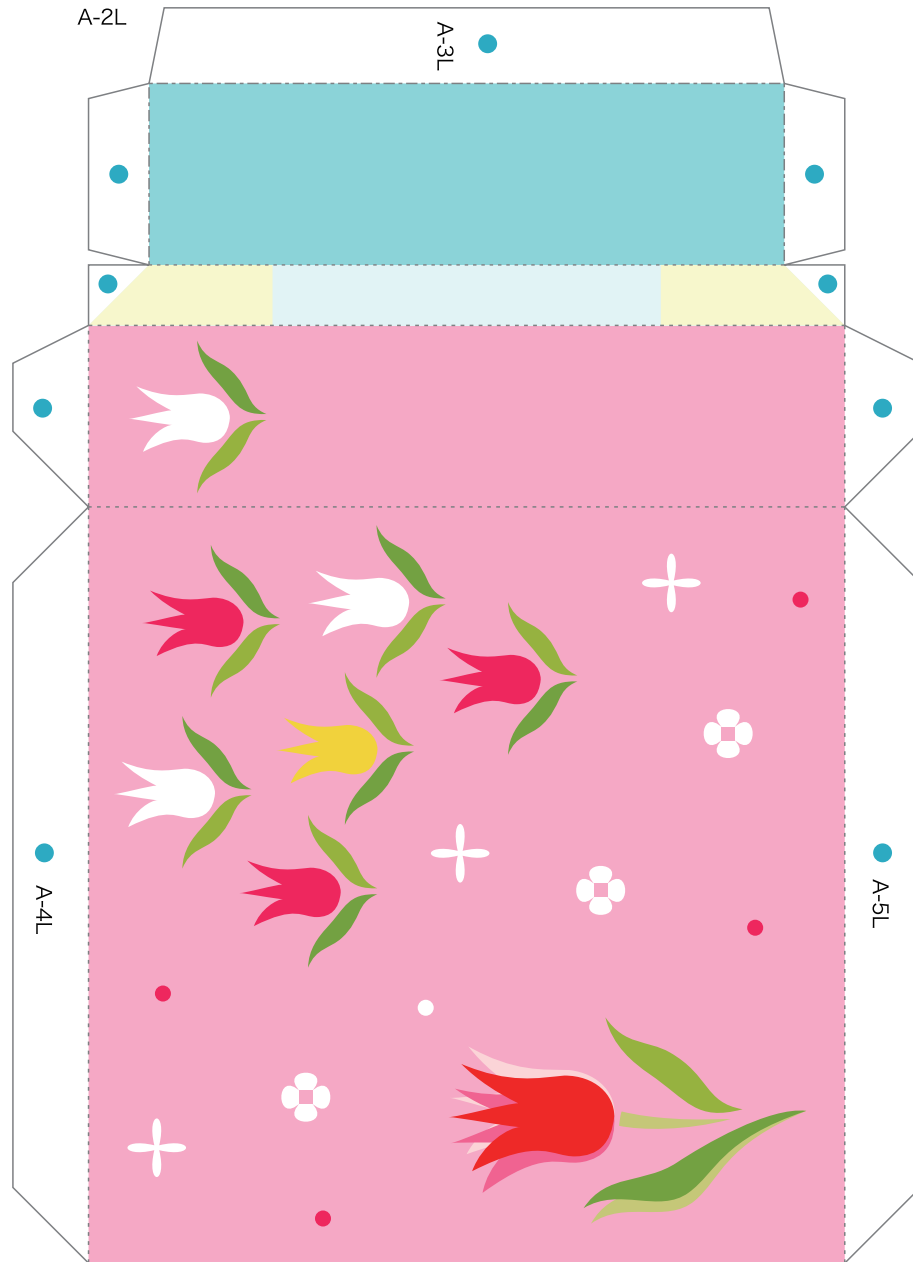

This is a beautifully designed box-shaped photo frame. Open the box to display the photo frame, with a photograph in each of its leaves. The box design comes in four types, representing the four seasons. The spring design features tulips, the summer design the sea and fish, the autumn design fall leaves, and the winter design a snowscape. These frames are well suited for use as presents or as interior decorations, by inserting photographs suited to each season.

■ Parts list (pattern) : Twenty seven A4 sheets (No. 1 to No. 27)

■ No. of Parts : 122

* Build the model by carefully reading the Assembly Instructions , in the parts sheet page order.

A-1

A-7

A-7

A-6

A-6

A-8-1

A-8-2

B-1

B-7

B-7

B-6

B-6

Photo frame : Pattern