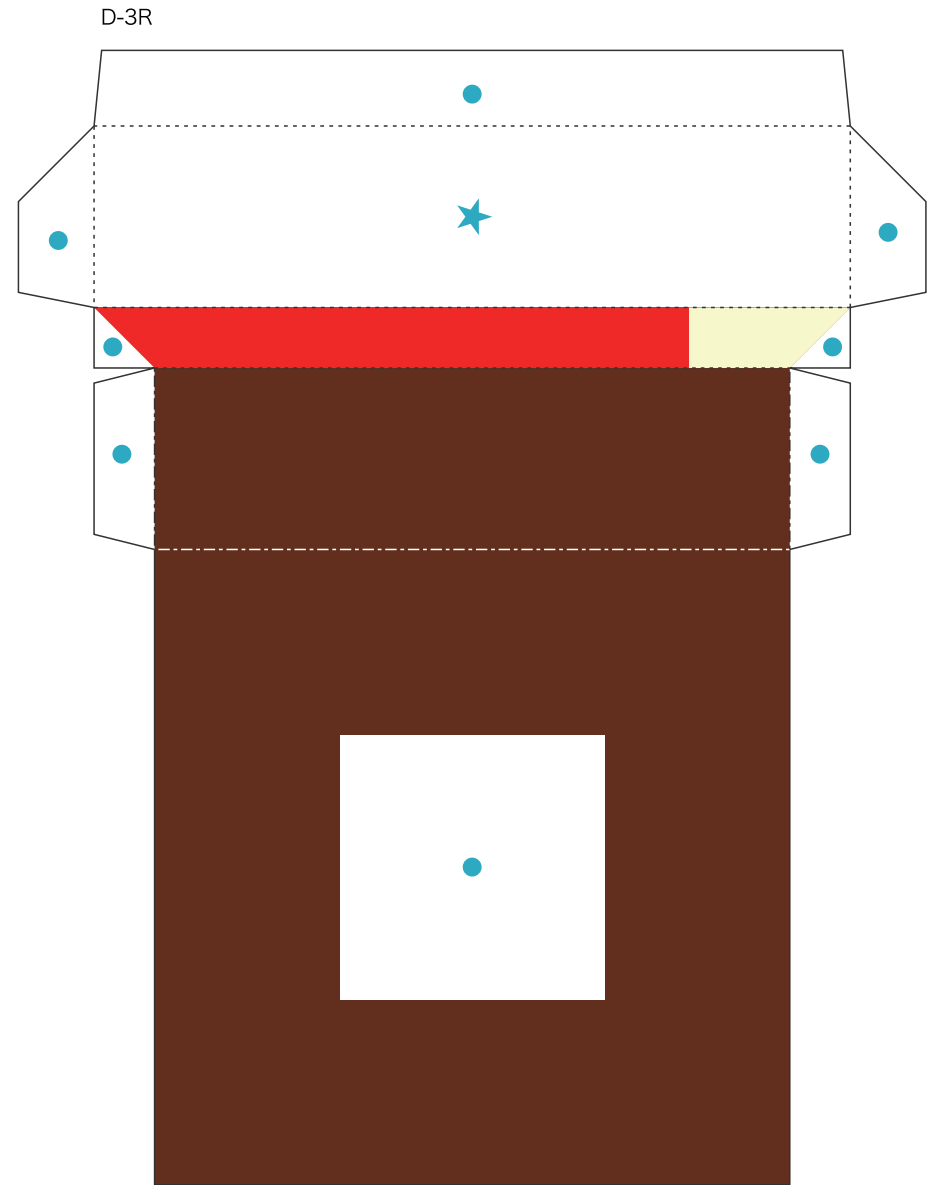

Photo frame : Pattern

© Canon Inc. © TakaTaka