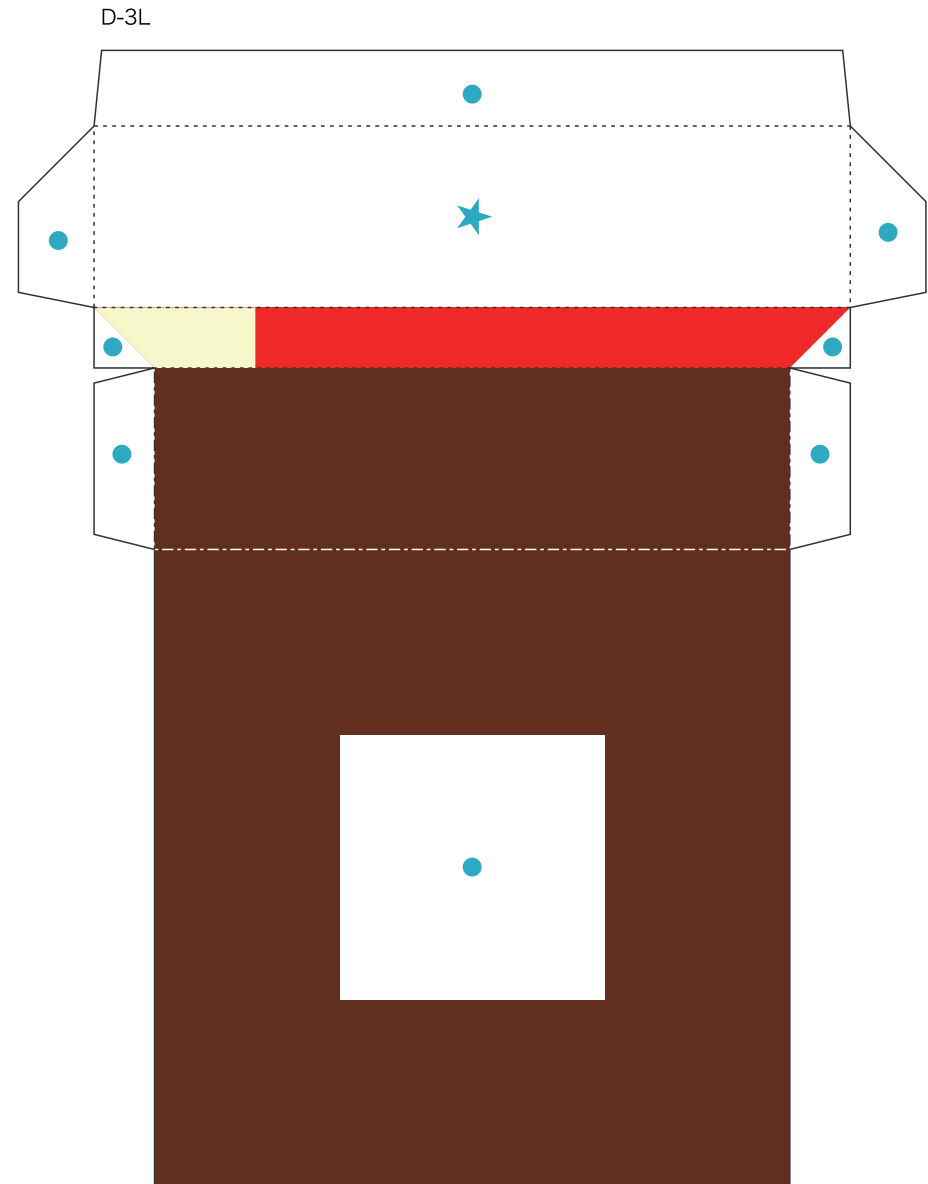

Photo frame : Pattern

© Canon Inc. © TakaTaka