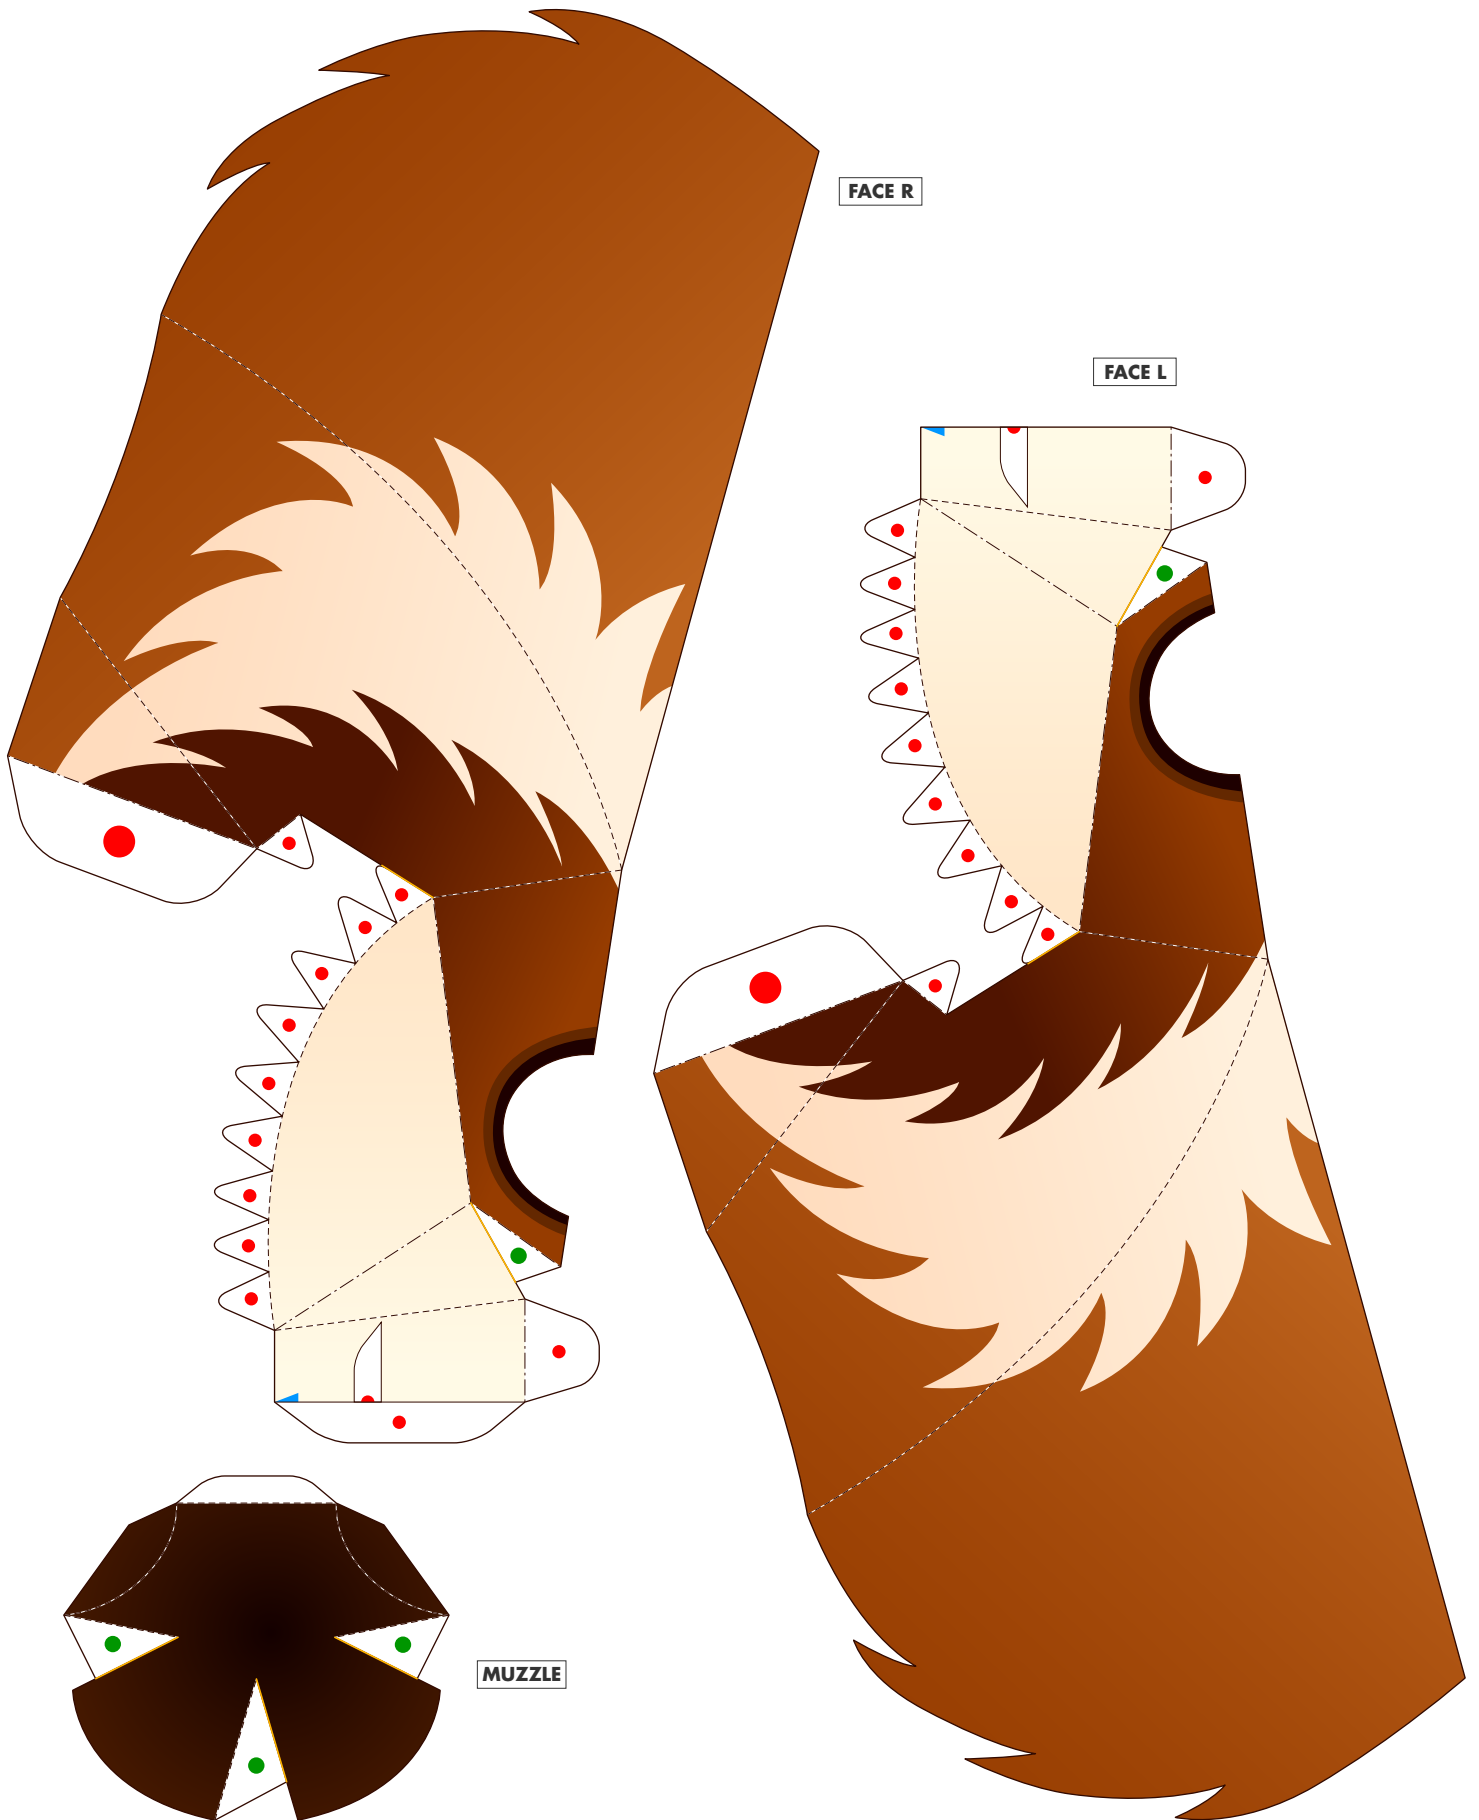

Lesser Panda

- Classification : Mammalia, Carnivora, Ailuridae (Sometimes also classed as a racoon.)
- Height : pproximately 50 to 60 cm / 20" to 23.5"
- Tail : approximately 30 to 50 cm / 11.5" to 20"
- Weight : approximately 18 to 80 kg / 40 to 175lbs
- Habitat : Himalayas (Nepal-Assam), southern China, northern Burma

The Lesser Panda lives among high mountain forests and bamboo forests and is protected from the cold by a thick, furry coat. It sleeps in the trees by day and comes down at night to forage by itself for bamboo shoots, fruit, nuts and insects.

The Lesser Panda's paws are very well developed, allowing it to grasp its food and even stand on its hind legs.

Follow these simple instructions to make your very own Lesser Panda mask!

 When you put the mask on, your field of vision may be restricted. Be careful not to trip or bump into things!

MUZZLE R

MUZZLE L

HEAD C

BROW

JAWS

HEADBAND