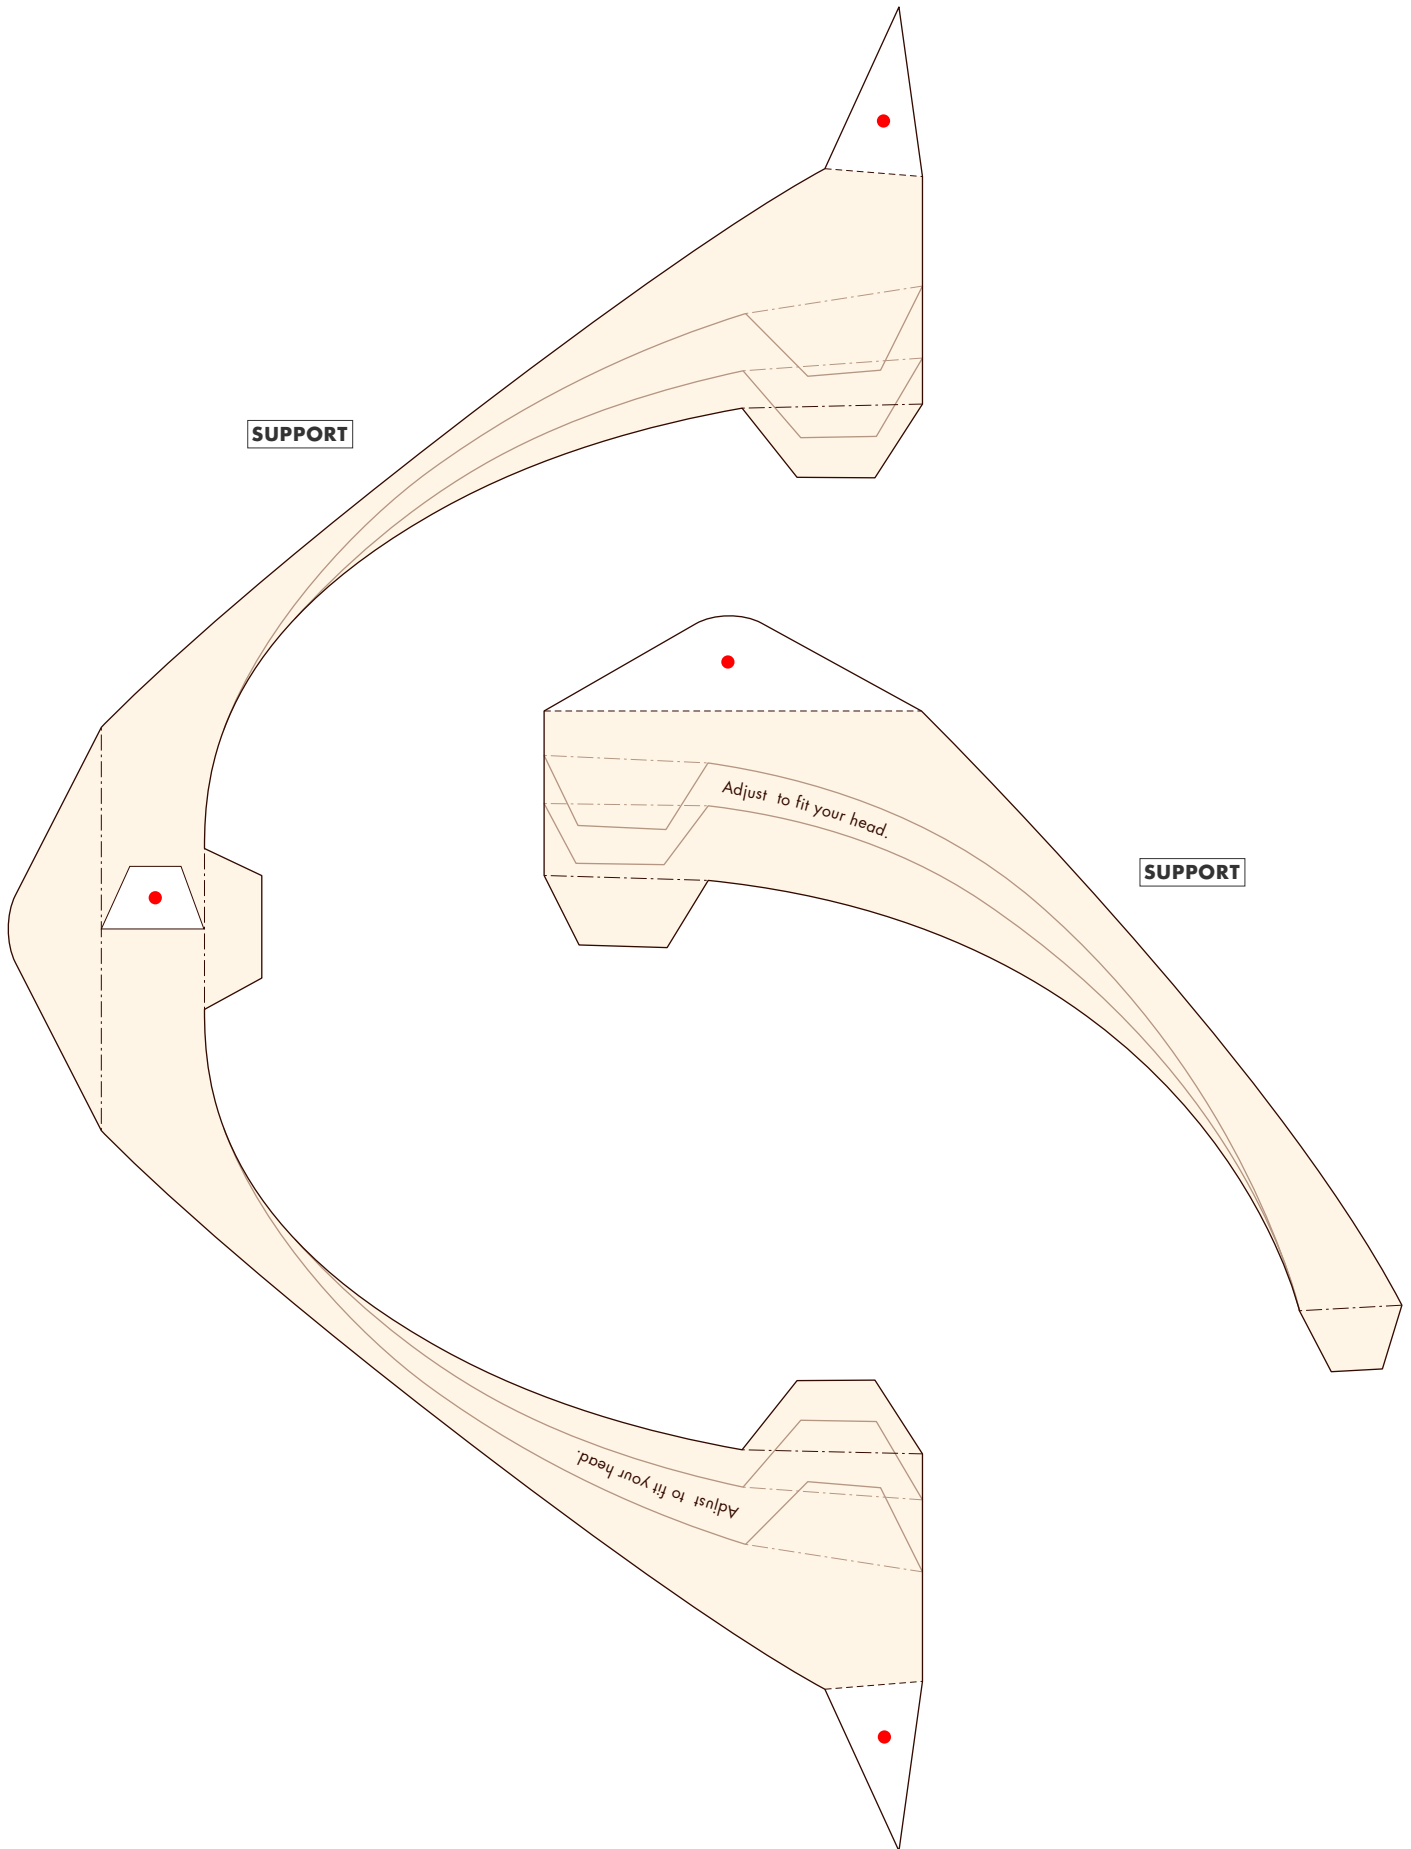

Lesser Panda

- Classification : Mammalia, Carnivora, Ailuridae (Sometimes also classed as a racoon.)
- Height : pproximately 50 to 60 cm / 20" to 23.5"
- Tail : approximately 30 to 50 cm / 11.5" to 20"
- Weight : approximately 18 to 80 kg / 40 to 175lbs
- Habitat : Himalayas (Nepal-Assam), southern China, northern Burma

The Lesser Panda lives among high mountain forests and bamboo forests and is protected from the cold by a thick, furry coat. It sleeps in the trees by day and comes down at night to forage by itself for bamboo shoots, fruit, nuts and insects.

The Lesser Panda's paws are very well developed, allowing it to grasp its food and even stand on its hind legs.

Follow these simple instructions to make your very own Lesser Panda mask!

 When you put the mask on, your field of vision may be restricted. Be careful not to trip or bump into things!

MUZZLE R

MUZZLE L

HEAD C

BROW

JAWS

HEADBAND