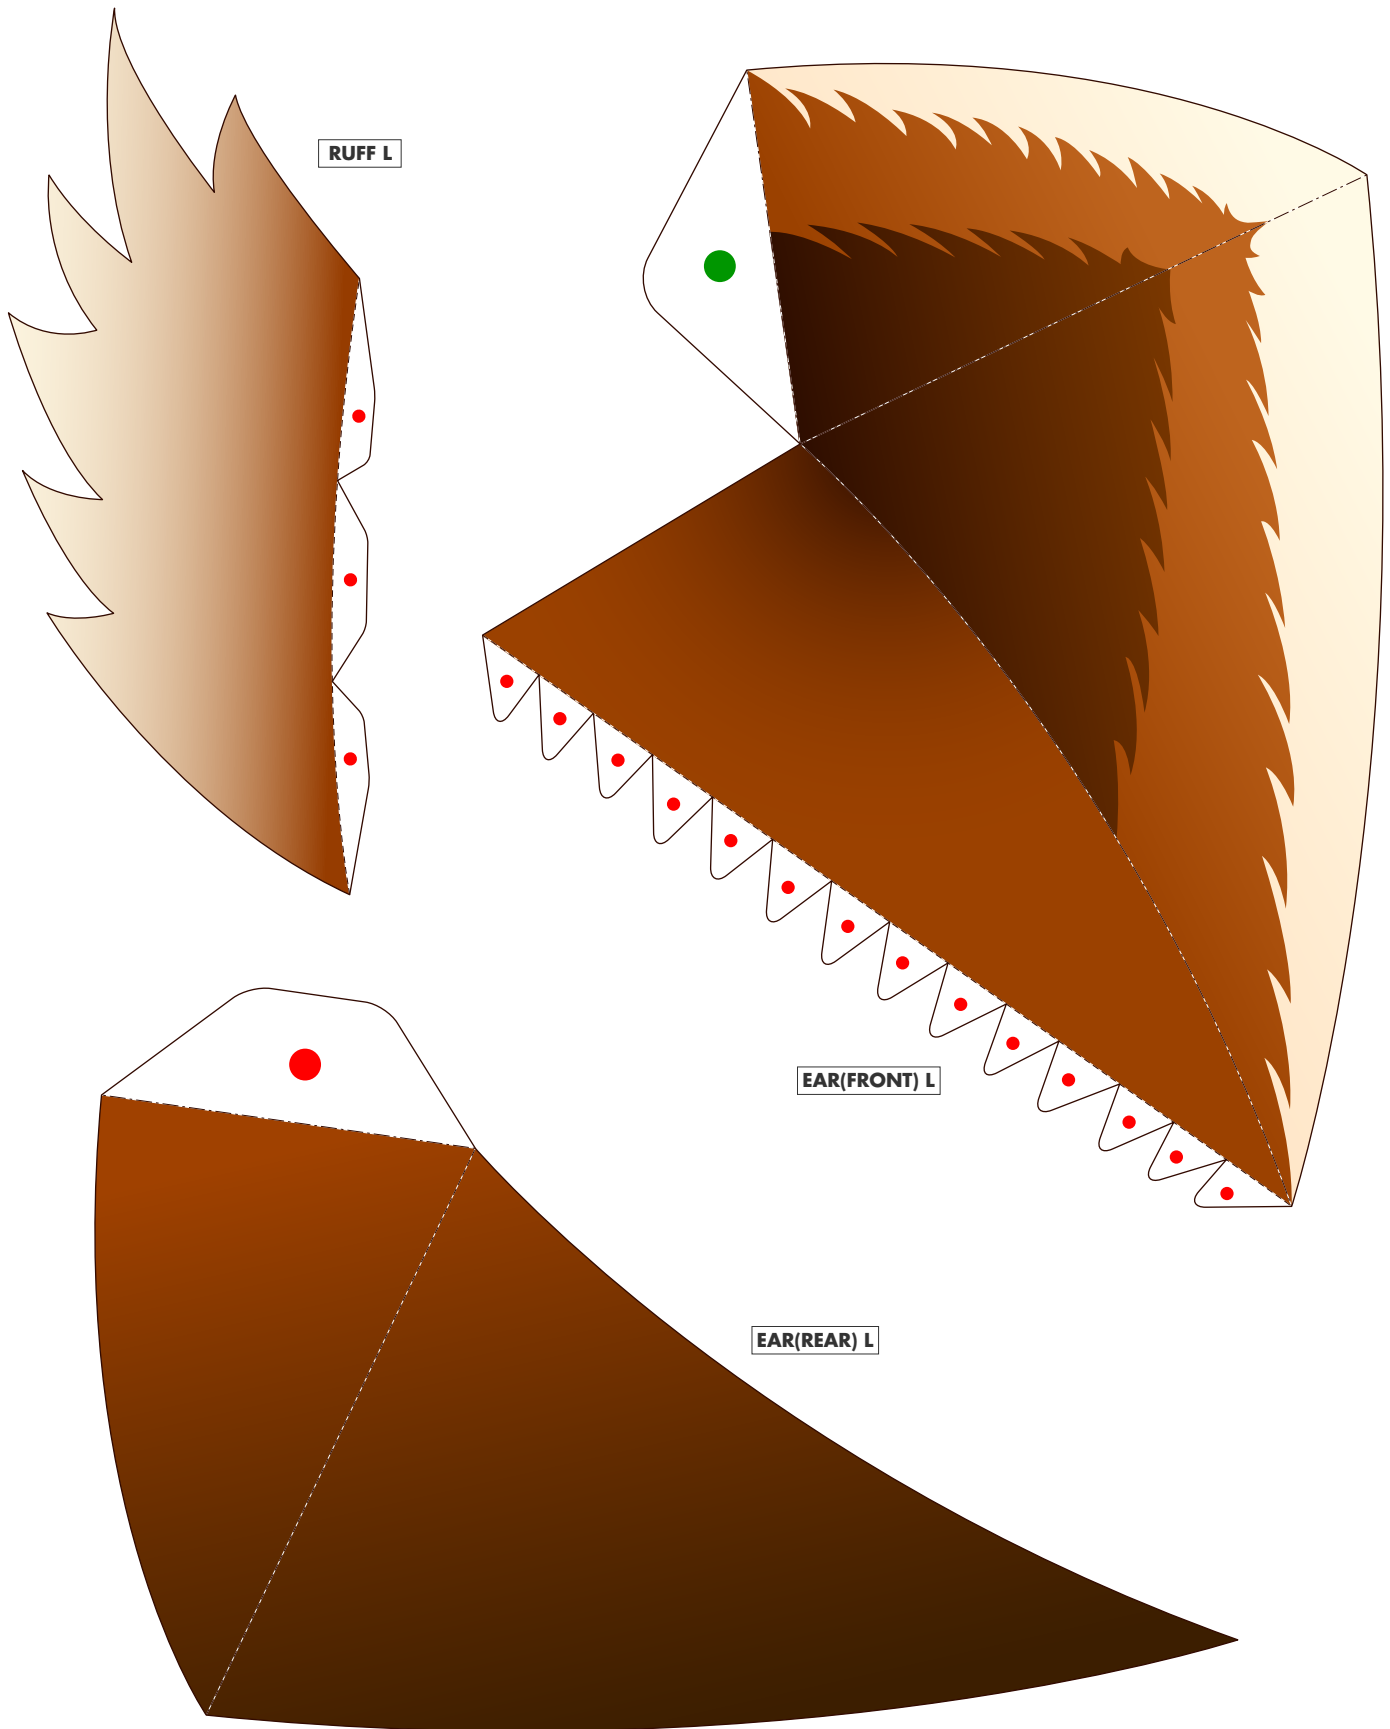

Lesser Panda

- Classification : Mammalia, Carnivora, Ailuridae (Sometimes also classed as a racoon.)
- Height : pproximately 50 to 60 cm / 20" to 23.5"
- Tail : approximately 30 to 50 cm / 11.5" to 20"
- Weight : approximately 18 to 80 kg / 40 to 175lbs
- Habitat : Himalayas (Nepal-Assam), southern China, northern Burma

The Lesser Panda lives among high mountain forests and bamboo forests and is protected from the cold by a thick, furry coat. It sleeps in the trees by day and comes down at night to forage by itself for bamboo shoots, fruit, nuts and insects.

The Lesser Panda's paws are very well developed, allowing it to grasp its food and even stand on its hind legs.

Follow these simple instructions to make your very own Lesser Panda mask!

 When you put the mask on, your field of vision may be restricted. Be careful not to trip or bump into things!

MUZZLE R

MUZZLE L

HEAD C

BROW

JAWS

HEADBAND