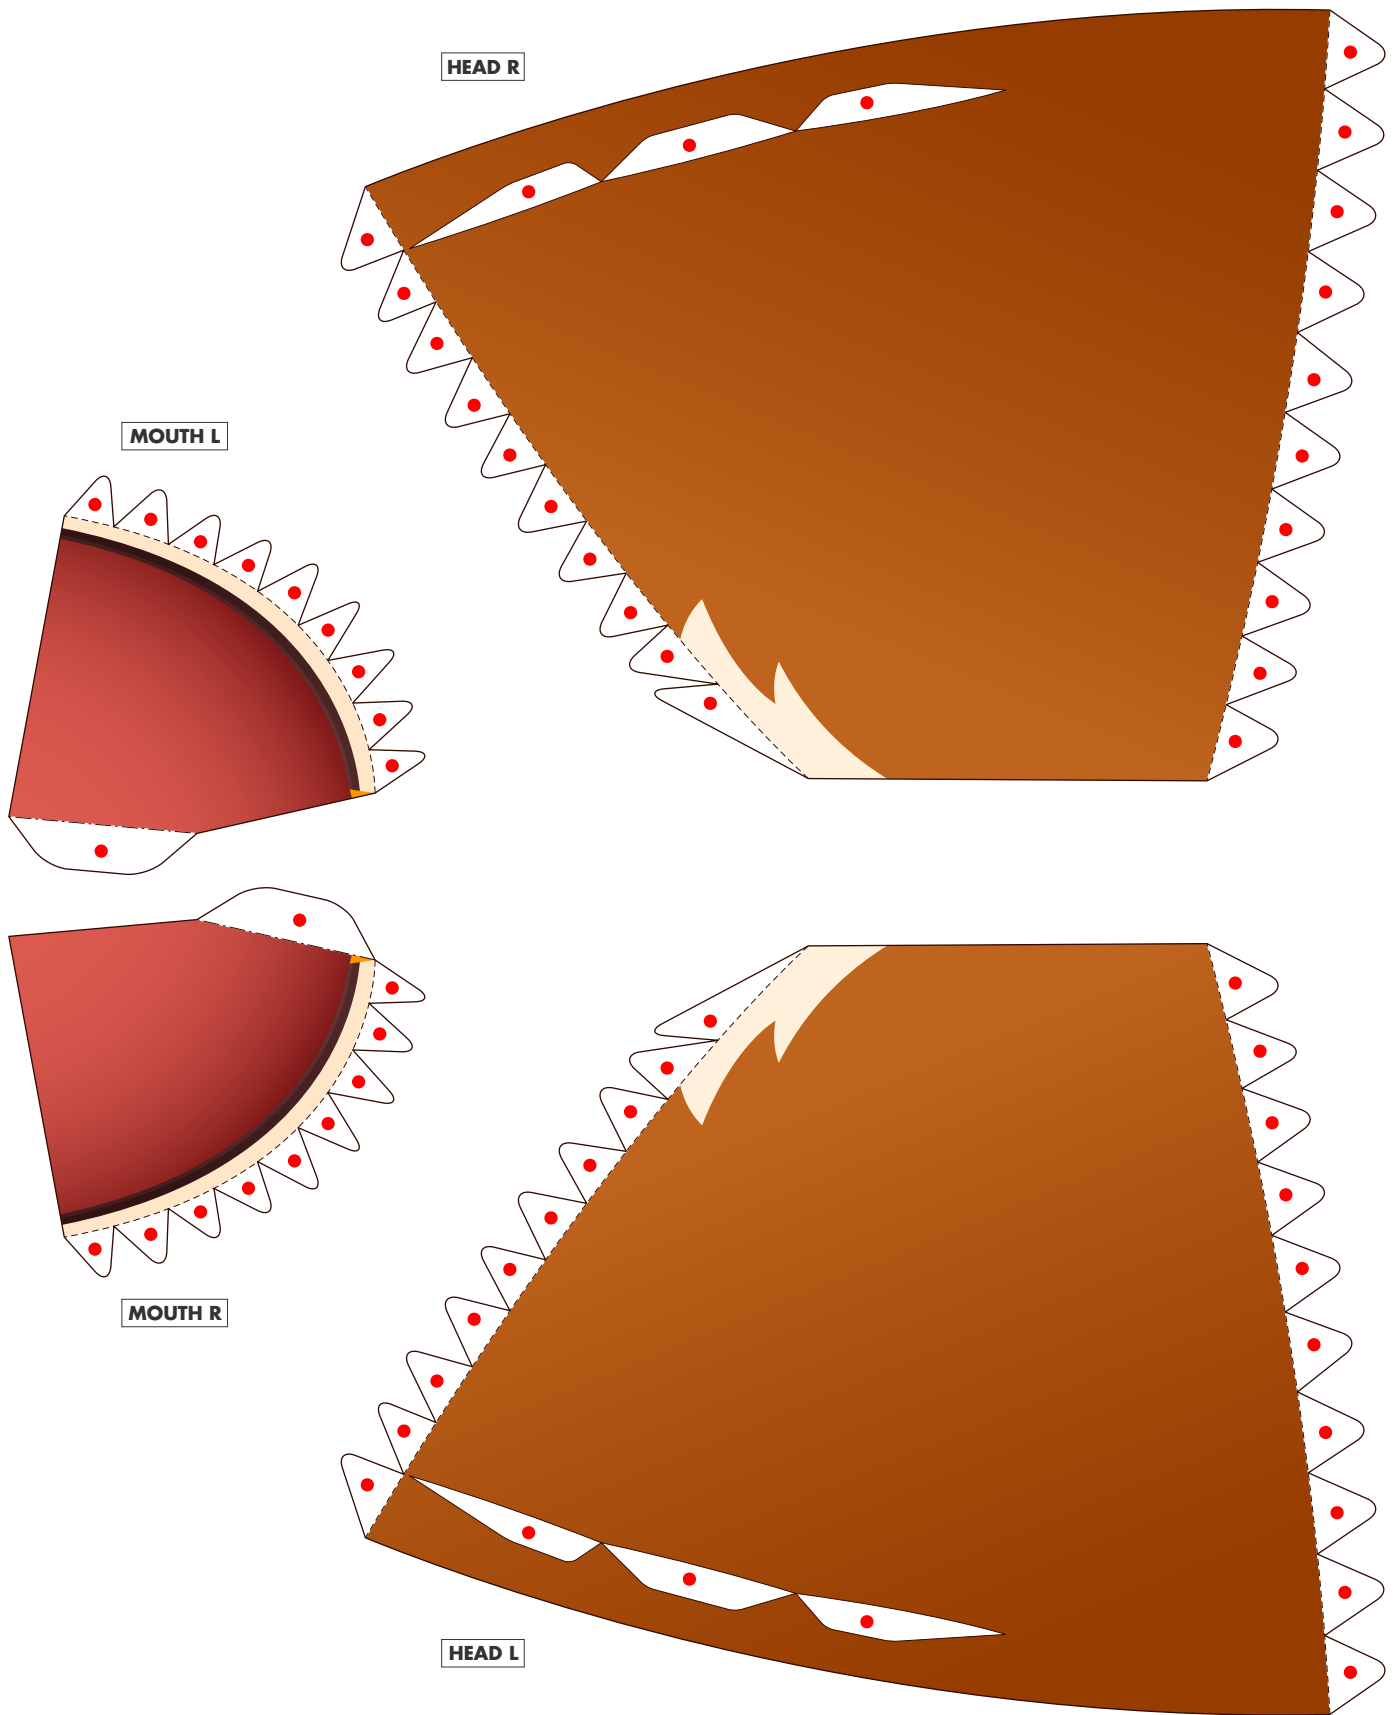

Lesser Panda

- Classification : Mammalia, Carnivora, Ailuridae (Sometimes also classed as a racoon.)
- Height : pproximately 50 to 60 cm / 20" to 23.5"
- Tail : approximately 30 to 50 cm / 11.5" to 20"
- Weight : approximately 18 to 80 kg / 40 to 175lbs
- Habitat : Himalayas (Nepal-Assam), southern China, northern Burma

The Lesser Panda lives among high mountain forests and bamboo forests and is protected from the cold by a thick, furry coat. It sleeps in the trees by day and comes down at night to forage by itself for bamboo shoots, fruit, nuts and insects.

The Lesser Panda's paws are very well developed, allowing it to grasp its food and even stand on its hind legs.

Follow these simple instructions to make your very own Lesser Panda mask!

 When you put the mask on, your field of vision may be restricted. Be careful not to trip or bump into things!

MUZZLE R

MUZZLE L

HEAD C

BROW

JAWS

HEADBAND