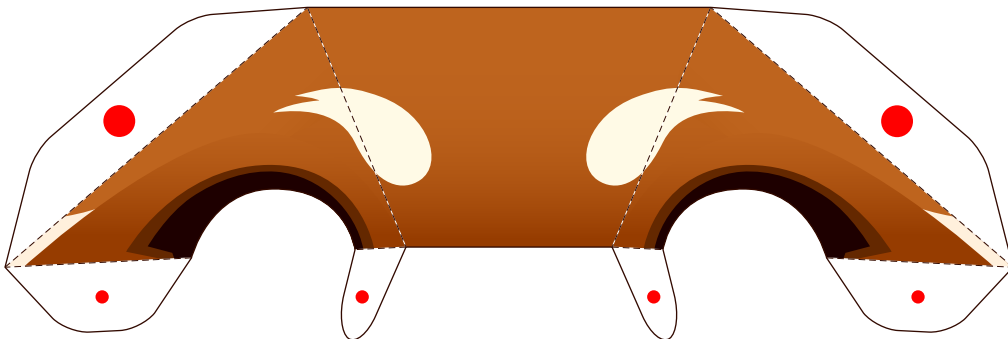

Lesser Panda

- Classification : Mammalia, Carnivora, Ailuridae (Sometimes also classed as a racoon.)
- Height : pproximately 50 to 60 cm / 20" to 23.5"
- Tail : approximately 30 to 50 cm / 11.5" to 20"
- Weight : approximately 18 to 80 kg / 40 to 175lbs
- Habitat : Himalayas (Nepal-Assam), southern China, northern Burma

The Lesser Panda lives among high mountain forests and bamboo forests and is protected from the cold by a thick, furry coat. It sleeps in the trees by day and comes down at night to forage by itself for bamboo shoots, fruit, nuts and insects.

The Lesser Panda's paws are very well developed, allowing it to grasp its food and even stand on its hind legs.

Follow these simple instructions to make your very own Lesser Panda mask!

 When you put the mask on, your field of vision may be restricted. Be careful not to trip or bump into things!

MUZZLE R

MUZZLE L

HEAD C

BROW

JAWS

HEADBAND