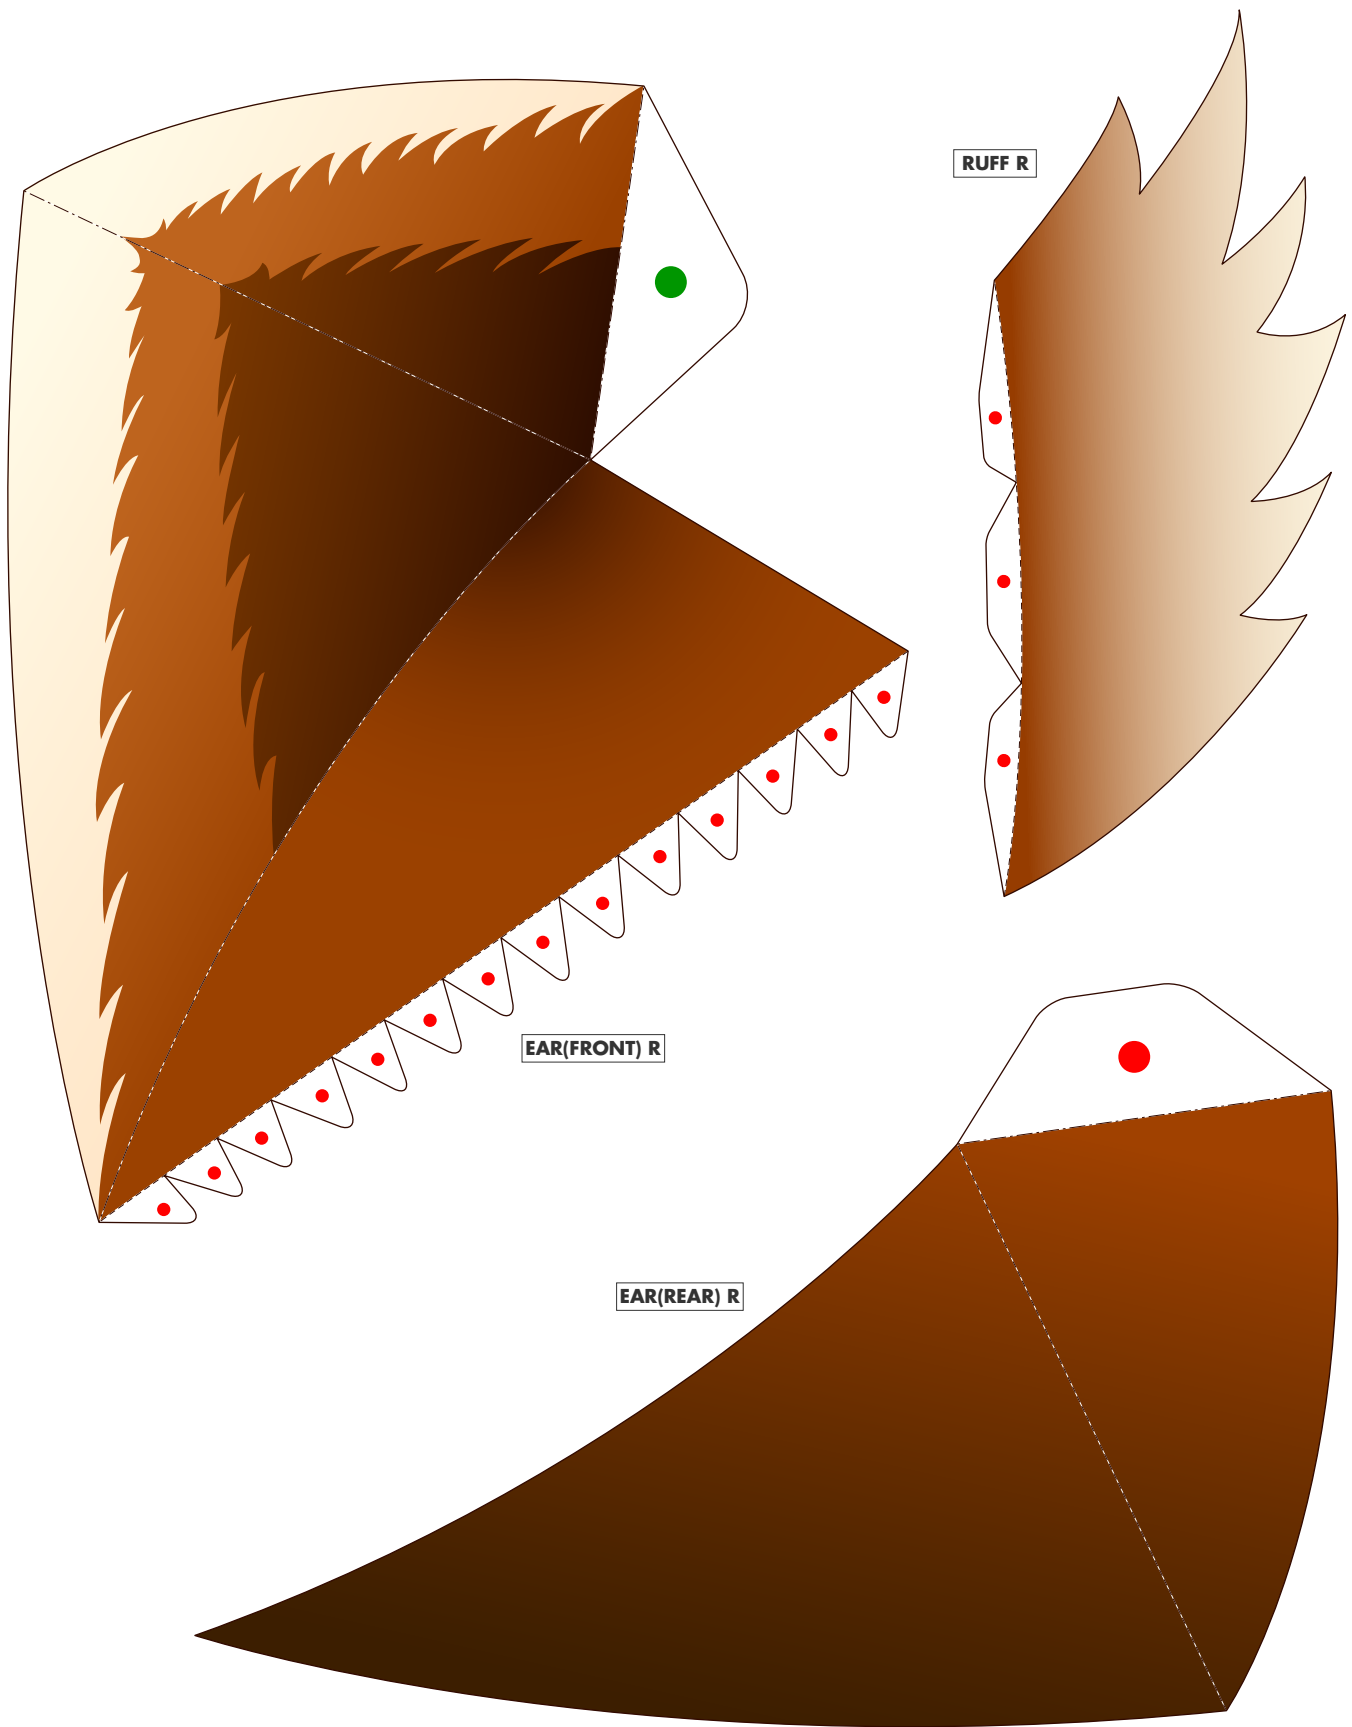

Lesser Panda

- Classification : Mammalia, Carnivora, Ailuridae (Sometimes also classed as a racoon.)
- Height : pproximately 50 to 60 cm / 20" to 23.5"
- Tail : approximately 30 to 50 cm / 11.5" to 20"
- Weight : approximately 18 to 80 kg / 40 to 175lbs
- Habitat : Himalayas (Nepal-Assam), southern China, northern Burma

The Lesser Panda lives among high mountain forests and bamboo forests and is protected from the cold by a thick, furry coat. It sleeps in the trees by day and comes down at night to forage by itself for bamboo shoots, fruit, nuts and insects.

The Lesser Panda's paws are very well developed, allowing it to grasp its food and even stand on its hind legs.

Follow these simple instructions to make your very own Lesser Panda mask!

 When you put the mask on, your field of vision may be restricted. Be careful not to trip or bump into things!

MUZZLE R

MUZZLE L

HEAD C

BROW

JAWS

HEADBAND