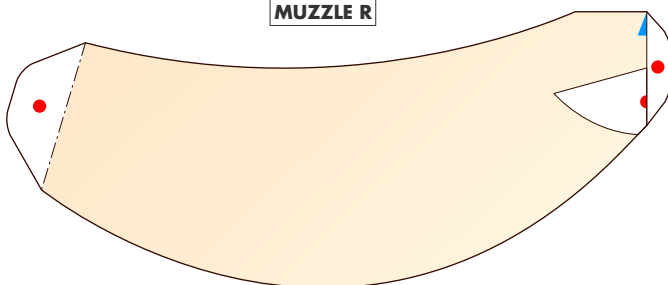

MUZZLE R

HEAD C