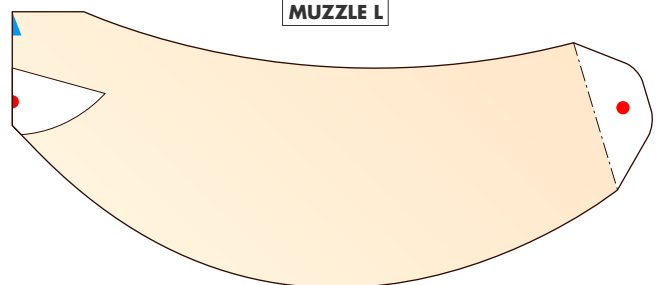

Lesser Panda

- Classification : Mammalia, Carnivora, Ailuridae (Sometimes also classed as a racoon.)
- Height : pproximately 50 to 60 cm / 20" to 23.5"
- Tail : approximately 30 to 50 cm / 11.5" to 20"
- Weight : approximately 18 to 80 kg / 40 to 175lbs
- Habitat : Himalayas (Nepal-Assam), southern China, northern Burma

The Lesser Panda lives among high mountain forests and bamboo forests and is protected from the cold by a thick, furry coat. It sleeps in the trees by day and comes down at night to forage by itself for bamboo shoots, fruit, nuts and insects.

The Lesser Panda's paws are very well developed, allowing it to grasp its food and even stand on its hind legs.

Follow these simple instructions to make your very own Lesser Panda mask!

When you put the mask on, your field of vision may be restricted. Be careful not to trip or bump into things!

MUZZLE L