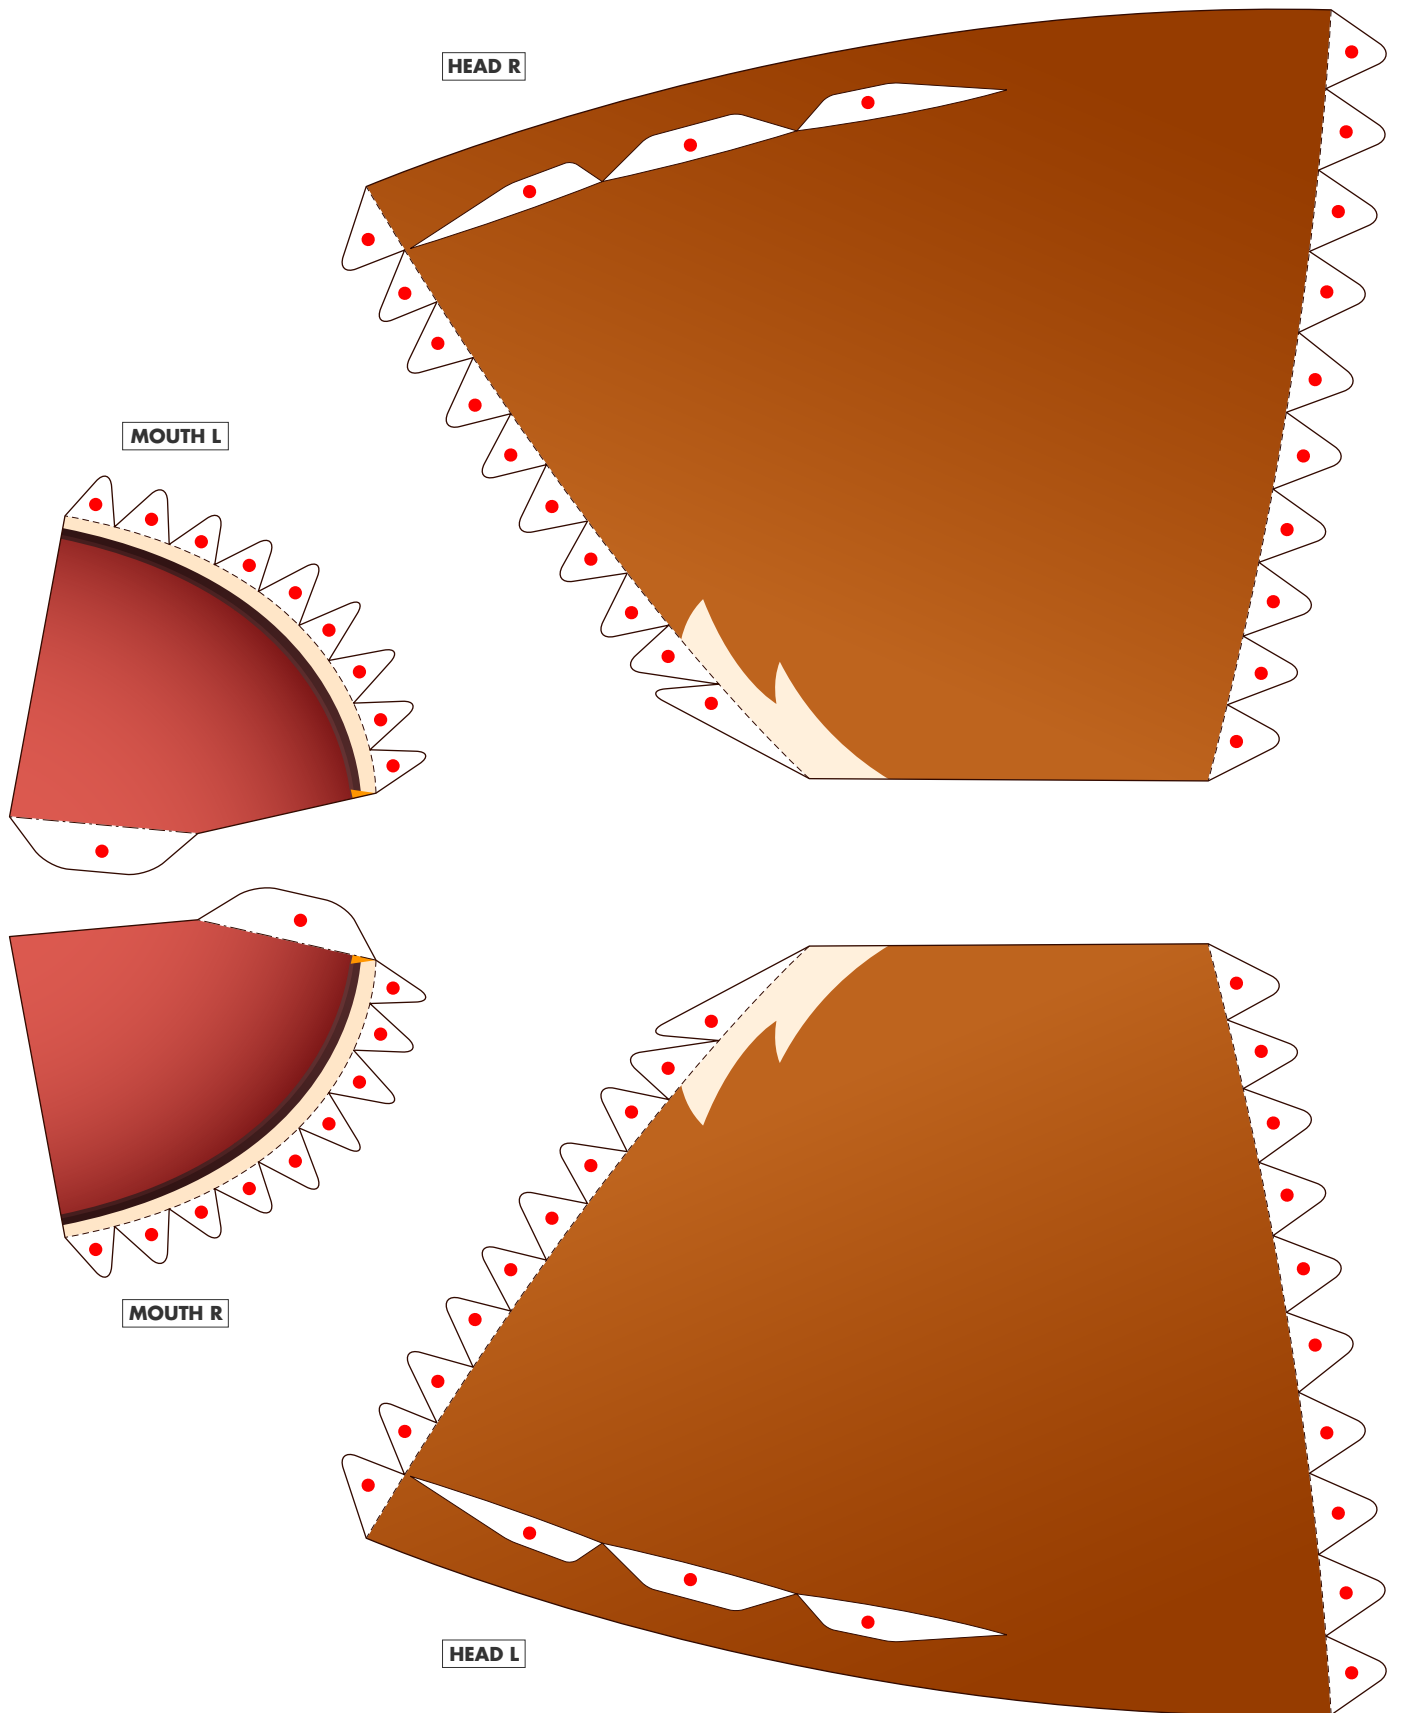

## Lesser Panda

- Classification : Mammalia, Carnivora, Ailuridae (Sometimes also classed as a racoon.)
- Height : pproximately 50 to 60 cm / 20" to 23.5"
- Tail : approximately 30 to 50 cm / 11.5" to 20"
- Weight : approximately 18 to 80 kg / 40 to 175lbs
- Habitat : Himalayas (Nepal-Assam), southern China, northern Burma

The Lesser Panda lives among high mountain forests and bamboo forests and is protected from the cold by a thick, furry coat. It sleeps in the trees by day and comes down at night to forage by itself for bamboo shoots, fruit, nuts and insects.

The Lesser Panda's paws are very well developed, allowing it to grasp its food and even stand on its hind legs.

Follow these simple instructions to make your very own Lesser Panda mask!

When you put the mask on, your field of vision may be restricted. Be careful not to trip or bump into things!

MUZZLE R

MUZZLE L

**HEAD C**

**BROW**

**JAWS**

**HEADBAND**