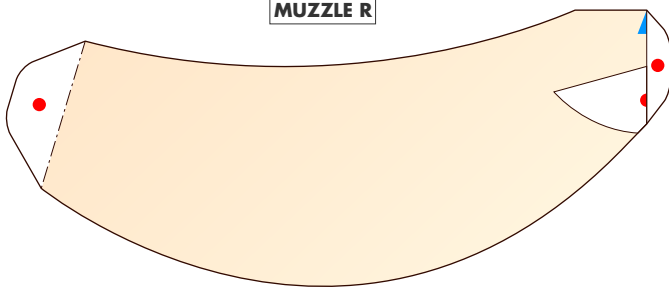

## Lesser Panda

- Classification : Mammalia, Carnivora, Ailuridae (Sometimes also classed as a racoon.)
- Height : pproximately 50 to 60 cm / 20" to 23.5"
- Tail : approximately 30 to 50 cm / 11.5" to 20"
- Weight : approximately 18 to 80 kg / 40 to 175lbs
- Habitat : Himalayas (Nepal-Assam), southern China, northern Burma

The Lesser Panda lives among high mountain forests and bamboo forests and is protected from the cold by a thick, furry coat. It sleeps in the trees by day and comes down at night to forage by itself for bamboo shoots, fruit, nuts and insects.

The Lesser Panda's paws are very well developed, allowing it to grasp its food and even stand on its hind legs.

Follow these simple instructions to make your very own Lesser Panda mask!

When you put the mask on, your field of vision may be restricted. Be careful not to trip or bump into things!

MUZZLE R

MUZZLE L

**HEAD C**

**BROW**

**JAWS**

**HEADBAND**