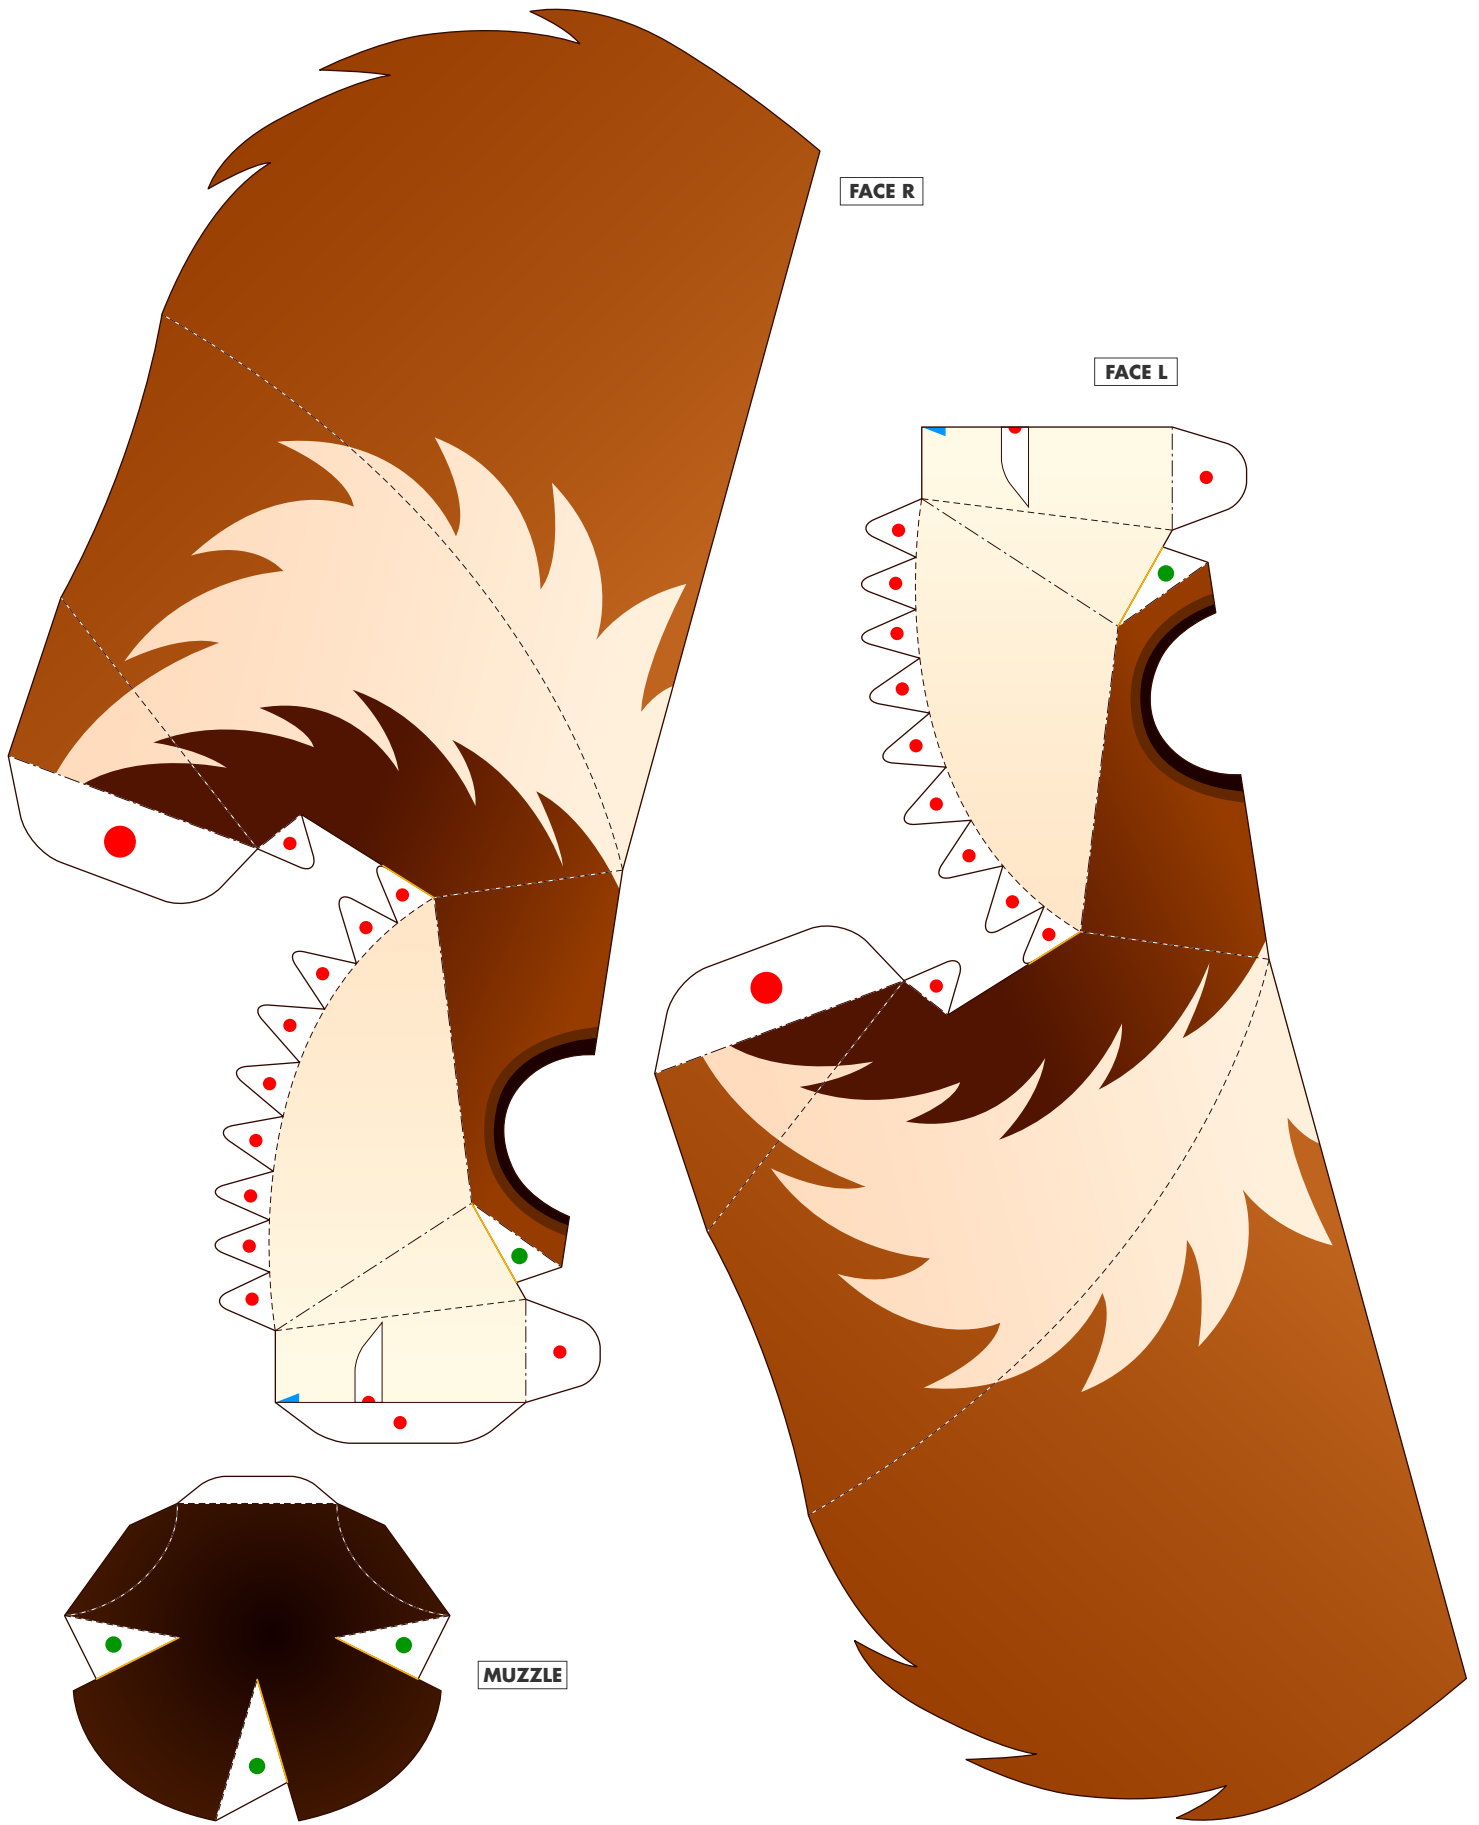

## Lesser Panda

- Classification : Mammalia, Carnivora, Ailuridae (Sometimes also classed as a racoon.)
- Height : pproximately 50 to 60 cm / 20" to 23.5"
- Tail : approximately 30 to 50 cm / 11.5" to 20"
- Weight : approximately 18 to 80 kg / 40 to 175lbs
- Habitat : Himalayas (Nepal-Assam), southern China, northern Burma

The Lesser Panda lives among high mountain forests and bamboo forests and is protected from the cold by a thick, furry coat. It sleeps in the trees by day and comes down at night to forage by itself for bamboo shoots, fruit, nuts and insects.

The Lesser Panda's paws are very well developed, allowing it to grasp its food and even stand on its hind legs.

Follow these simple instructions to make your very own Lesser Panda mask!

When you put the mask on, your field of vision may be restricted. Be careful not to trip or bump into things!

MUZZLE R

MUZZLE L

**HEAD C**

**BROW**

**JAWS**

**HEADBAND**