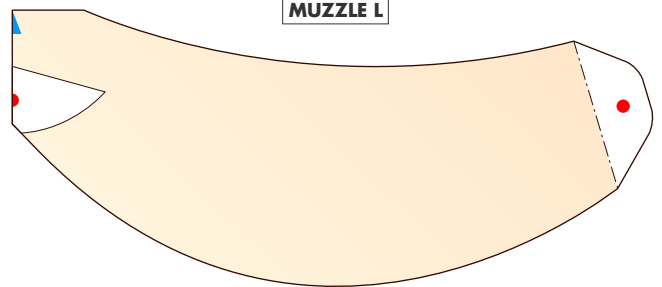

## Lesser Panda

- Classification : Mammalia, Carnivora, Ailuridae (Sometimes also classed as a racoon.)
- Height : pproximately 50 to 60 cm / 20" to 23.5"
- Tail : approximately 30 to 50 cm / 11.5" to 20"
- Weight : approximately 18 to 80 kg / 40 to 175lbs
- Habitat : Himalayas (Nepal-Assam), southern China, northern Burma

The Lesser Panda lives among high mountain forests and bamboo forests and is protected from the cold by a thick, furry coat. It sleeps in the trees by day and comes down at night to forage by itself for bamboo shoots, fruit, nuts and insects.

The Lesser Panda's paws are very well developed, allowing it to grasp its food and even stand on its hind legs.

Follow these simple instructions to make your very own Lesser Panda mask!

When you put the mask on, your field of vision may be restricted. Be careful not to trip or bump into things!

MUZZLE R

MUZZLE L

**HEAD C**

**BROW**

**JAWS**

**HEADBAND**