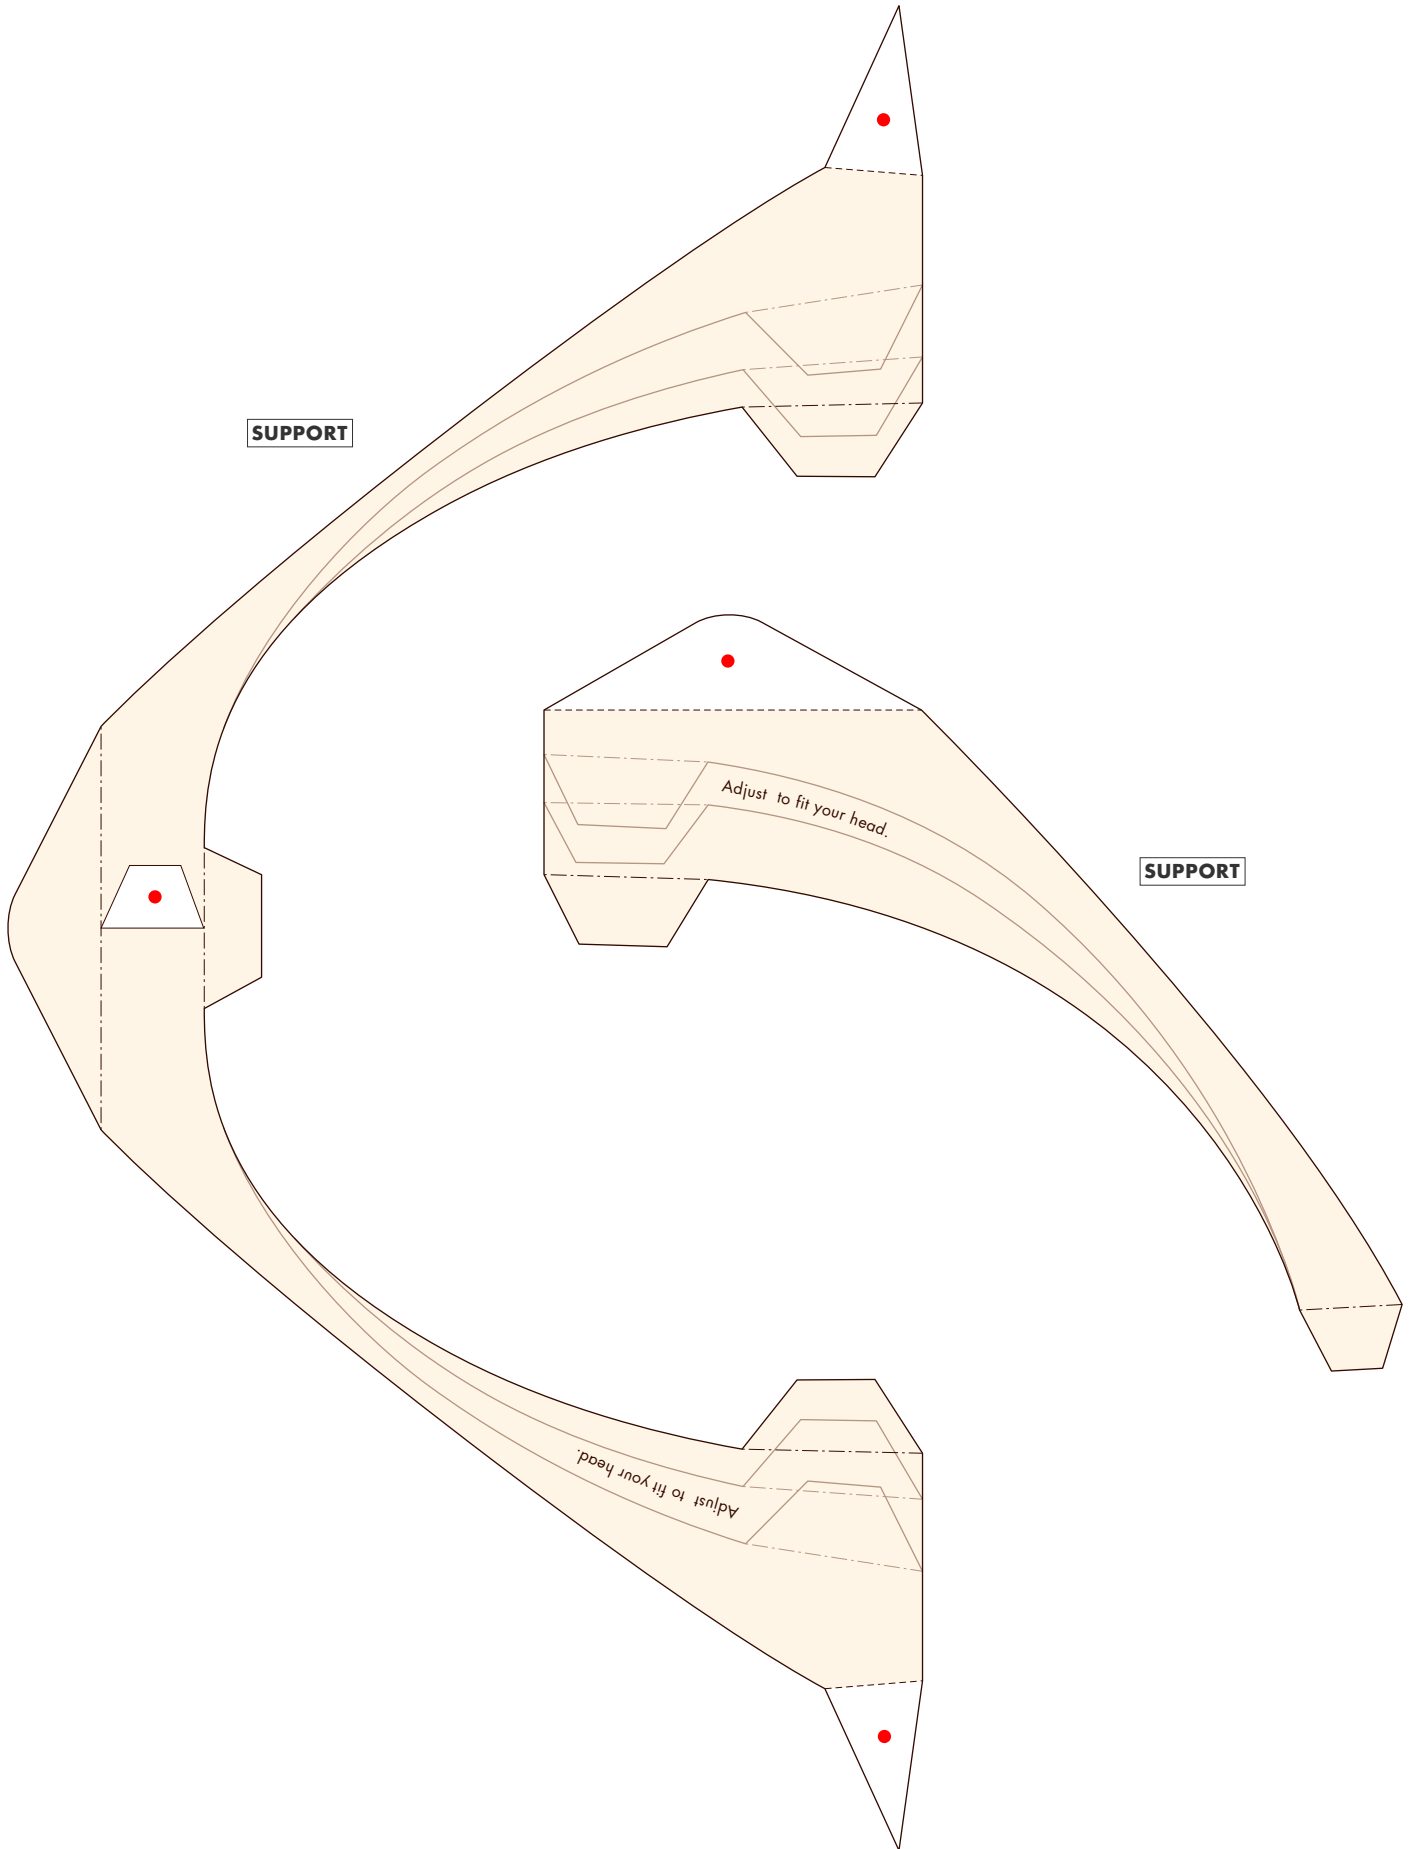

## Lesser Panda

- Classification : Mammalia, Carnivora, Ailuridae (Sometimes also classed as a racoon.)
- Height : pproximately 50 to 60 cm / 20" to 23.5"
- Tail : approximately 30 to 50 cm / 11.5" to 20"
- Weight : approximately 18 to 80 kg / 40 to 175lbs
- Habitat : Himalayas (Nepal-Assam), southern China, northern Burma

The Lesser Panda lives among high mountain forests and bamboo forests and is protected from the cold by a thick, furry coat. It sleeps in the trees by day and comes down at night to forage by itself for bamboo shoots, fruit, nuts and insects.

The Lesser Panda's paws are very well developed, allowing it to grasp its food and even stand on its hind legs.

Follow these simple instructions to make your very own Lesser Panda mask!

When you put the mask on, your field of vision may be restricted. Be careful not to trip or bump into things!

MUZZLE R

MUZZLE L

**HEAD C**

**BROW**

**JAWS**

**HEADBAND**