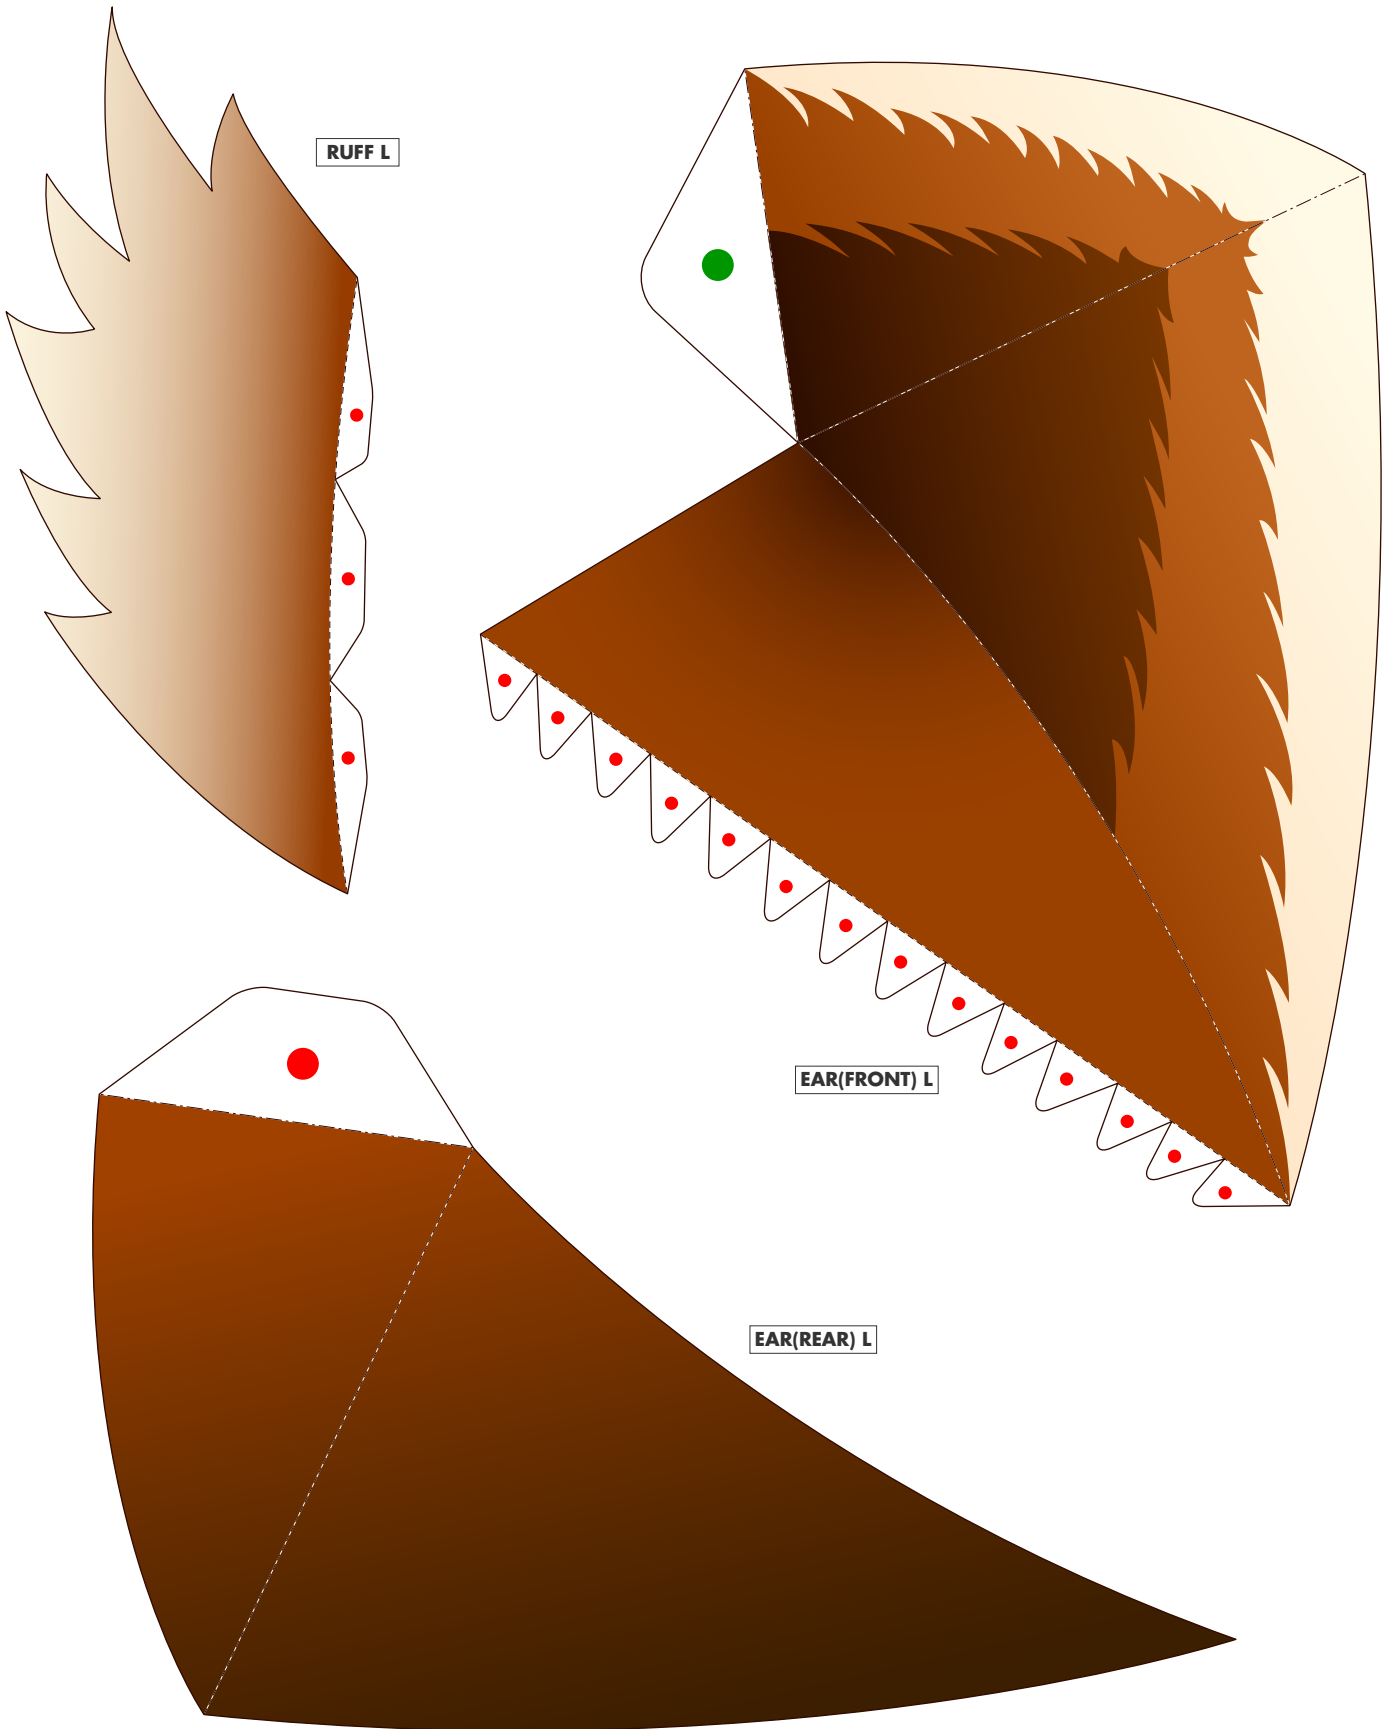

## Lesser Panda

- Classification : Mammalia, Carnivora, Ailuridae (Sometimes also classed as a racoon.)
- Height : pproximately 50 to 60 cm / 20" to 23.5"
- Tail : approximately 30 to 50 cm / 11.5" to 20"
- Weight : approximately 18 to 80 kg / 40 to 175lbs
- Habitat : Himalayas (Nepal-Assam), southern China, northern Burma

The Lesser Panda lives among high mountain forests and bamboo forests and is protected from the cold by a thick, furry coat. It sleeps in the trees by day and comes down at night to forage by itself for bamboo shoots, fruit, nuts and insects.

The Lesser Panda's paws are very well developed, allowing it to grasp its food and even stand on its hind legs.

Follow these simple instructions to make your very own Lesser Panda mask!

When you put the mask on, your field of vision may be restricted. Be careful not to trip or bump into things!

MUZZLE R

MUZZLE L

**HEAD C**

**BROW**

**JAWS**

**HEADBAND**