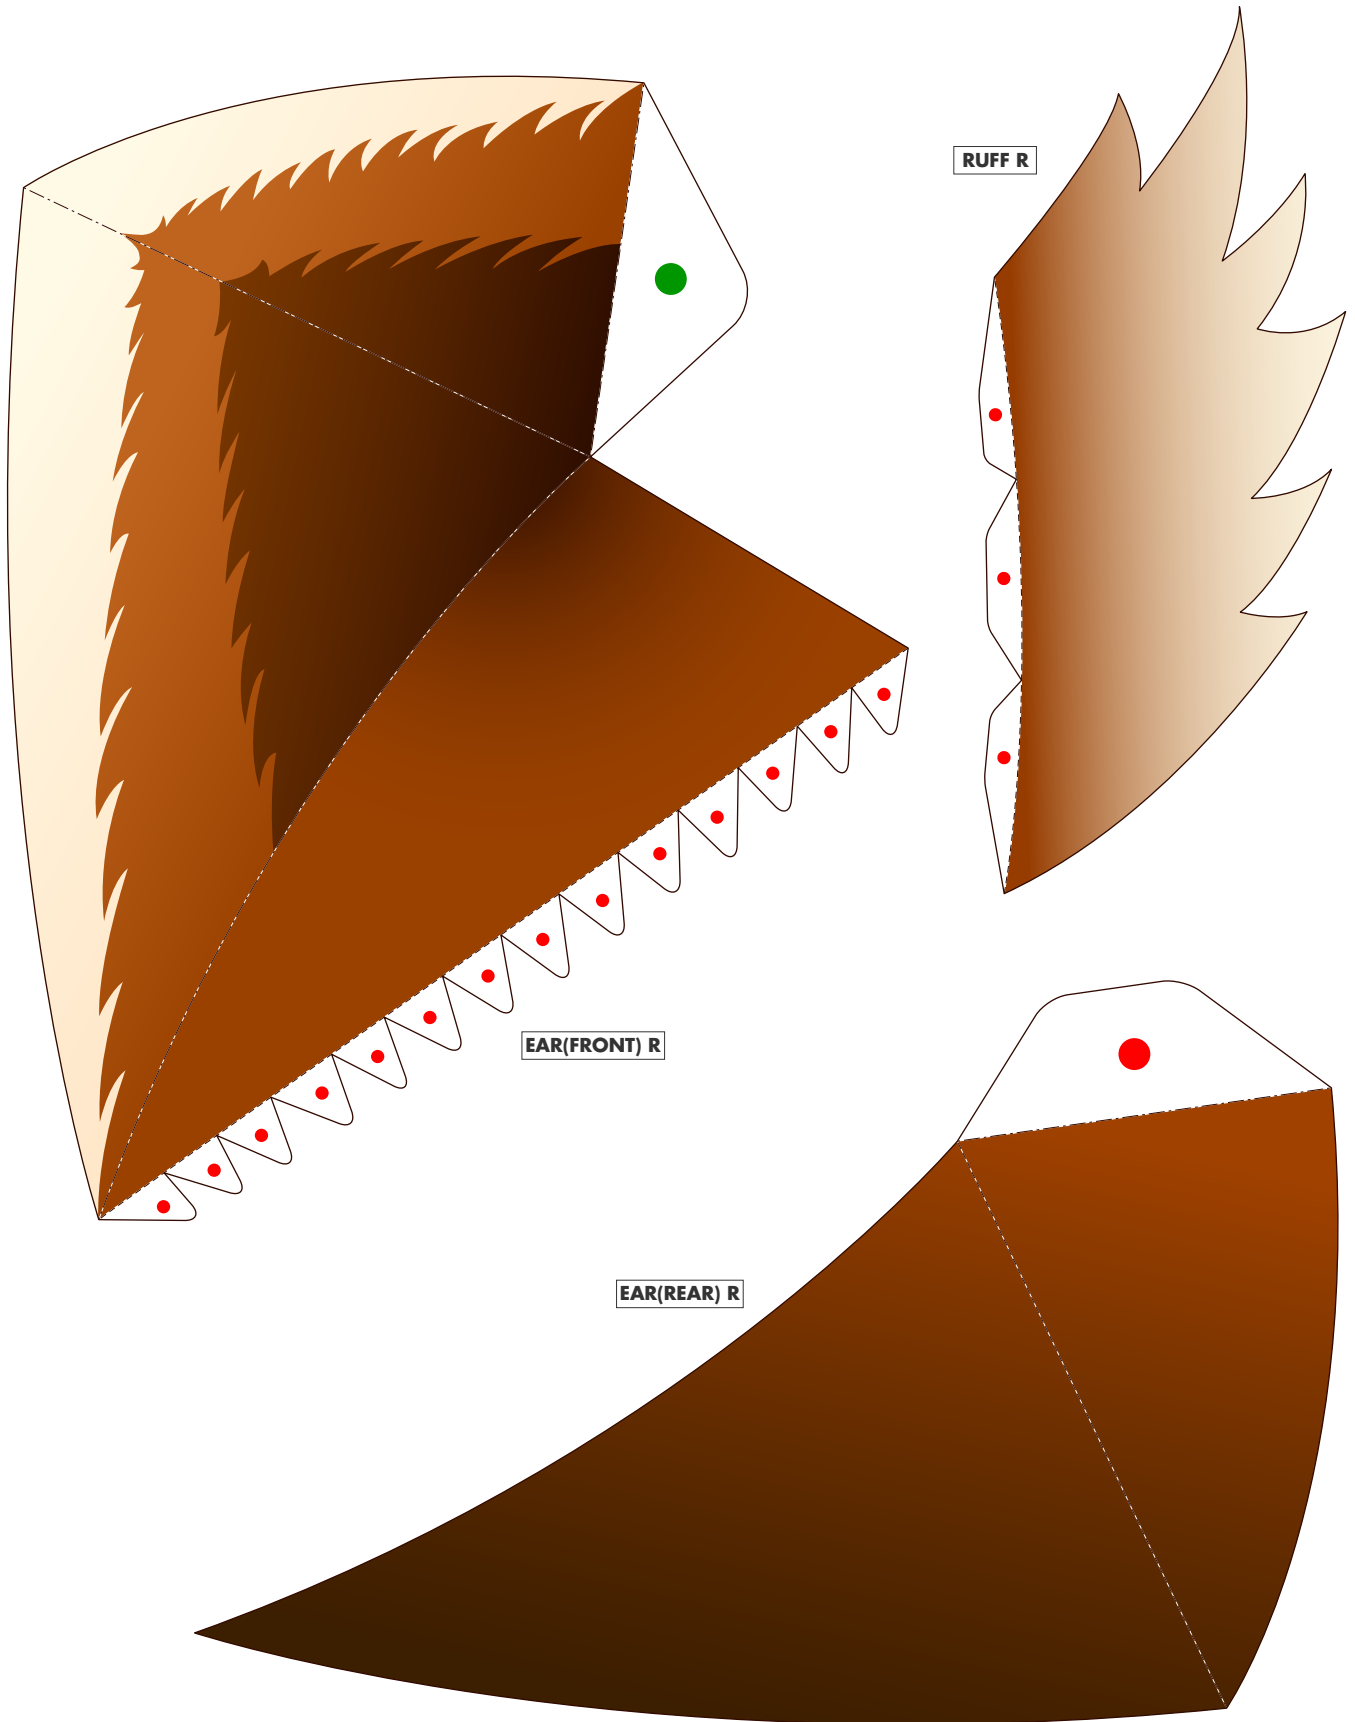

## Lesser Panda

- Classification : Mammalia, Carnivora, Ailuridae (Sometimes also classed as a racoon.)
- Height : pproximately 50 to 60 cm / 20" to 23.5"
- Tail : approximately 30 to 50 cm / 11.5" to 20"
- Weight : approximately 18 to 80 kg / 40 to 175lbs
- Habitat : Himalayas (Nepal-Assam), southern China, northern Burma

The Lesser Panda lives among high mountain forests and bamboo forests and is protected from the cold by a thick, furry coat. It sleeps in the trees by day and comes down at night to forage by itself for bamboo shoots, fruit, nuts and insects.

The Lesser Panda's paws are very well developed, allowing it to grasp its food and even stand on its hind legs.

Follow these simple instructions to make your very own Lesser Panda mask!

When you put the mask on, your field of vision may be restricted. Be careful not to trip or bump into things!

MUZZLE R

MUZZLE L

**HEAD C**

**BROW**

**JAWS**

**HEADBAND**