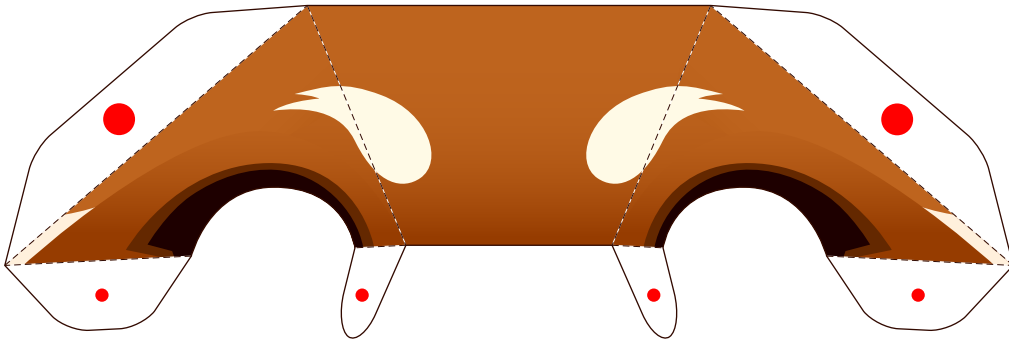

The Lesser Panda lives among high mountain forests and bamboo forests and is protected from the cold by a thick, furry coat. It sleeps in the trees by day and comes down at night to forage by itself for bamboo shoots, fruit, nuts and insects.

The Lesser Panda's paws are very well developed, allowing it to grasp its food and even stand on its hind legs.

Follow these simple instructions to make your very own Lesser Panda mask!

When you put the mask on, your field of vision may be restricted. Be careful not to trip or bump into things!

MUZZLE R

MUZZLE L

**HEAD C**

**BROW**

**JAWS**

**HEADBAND**