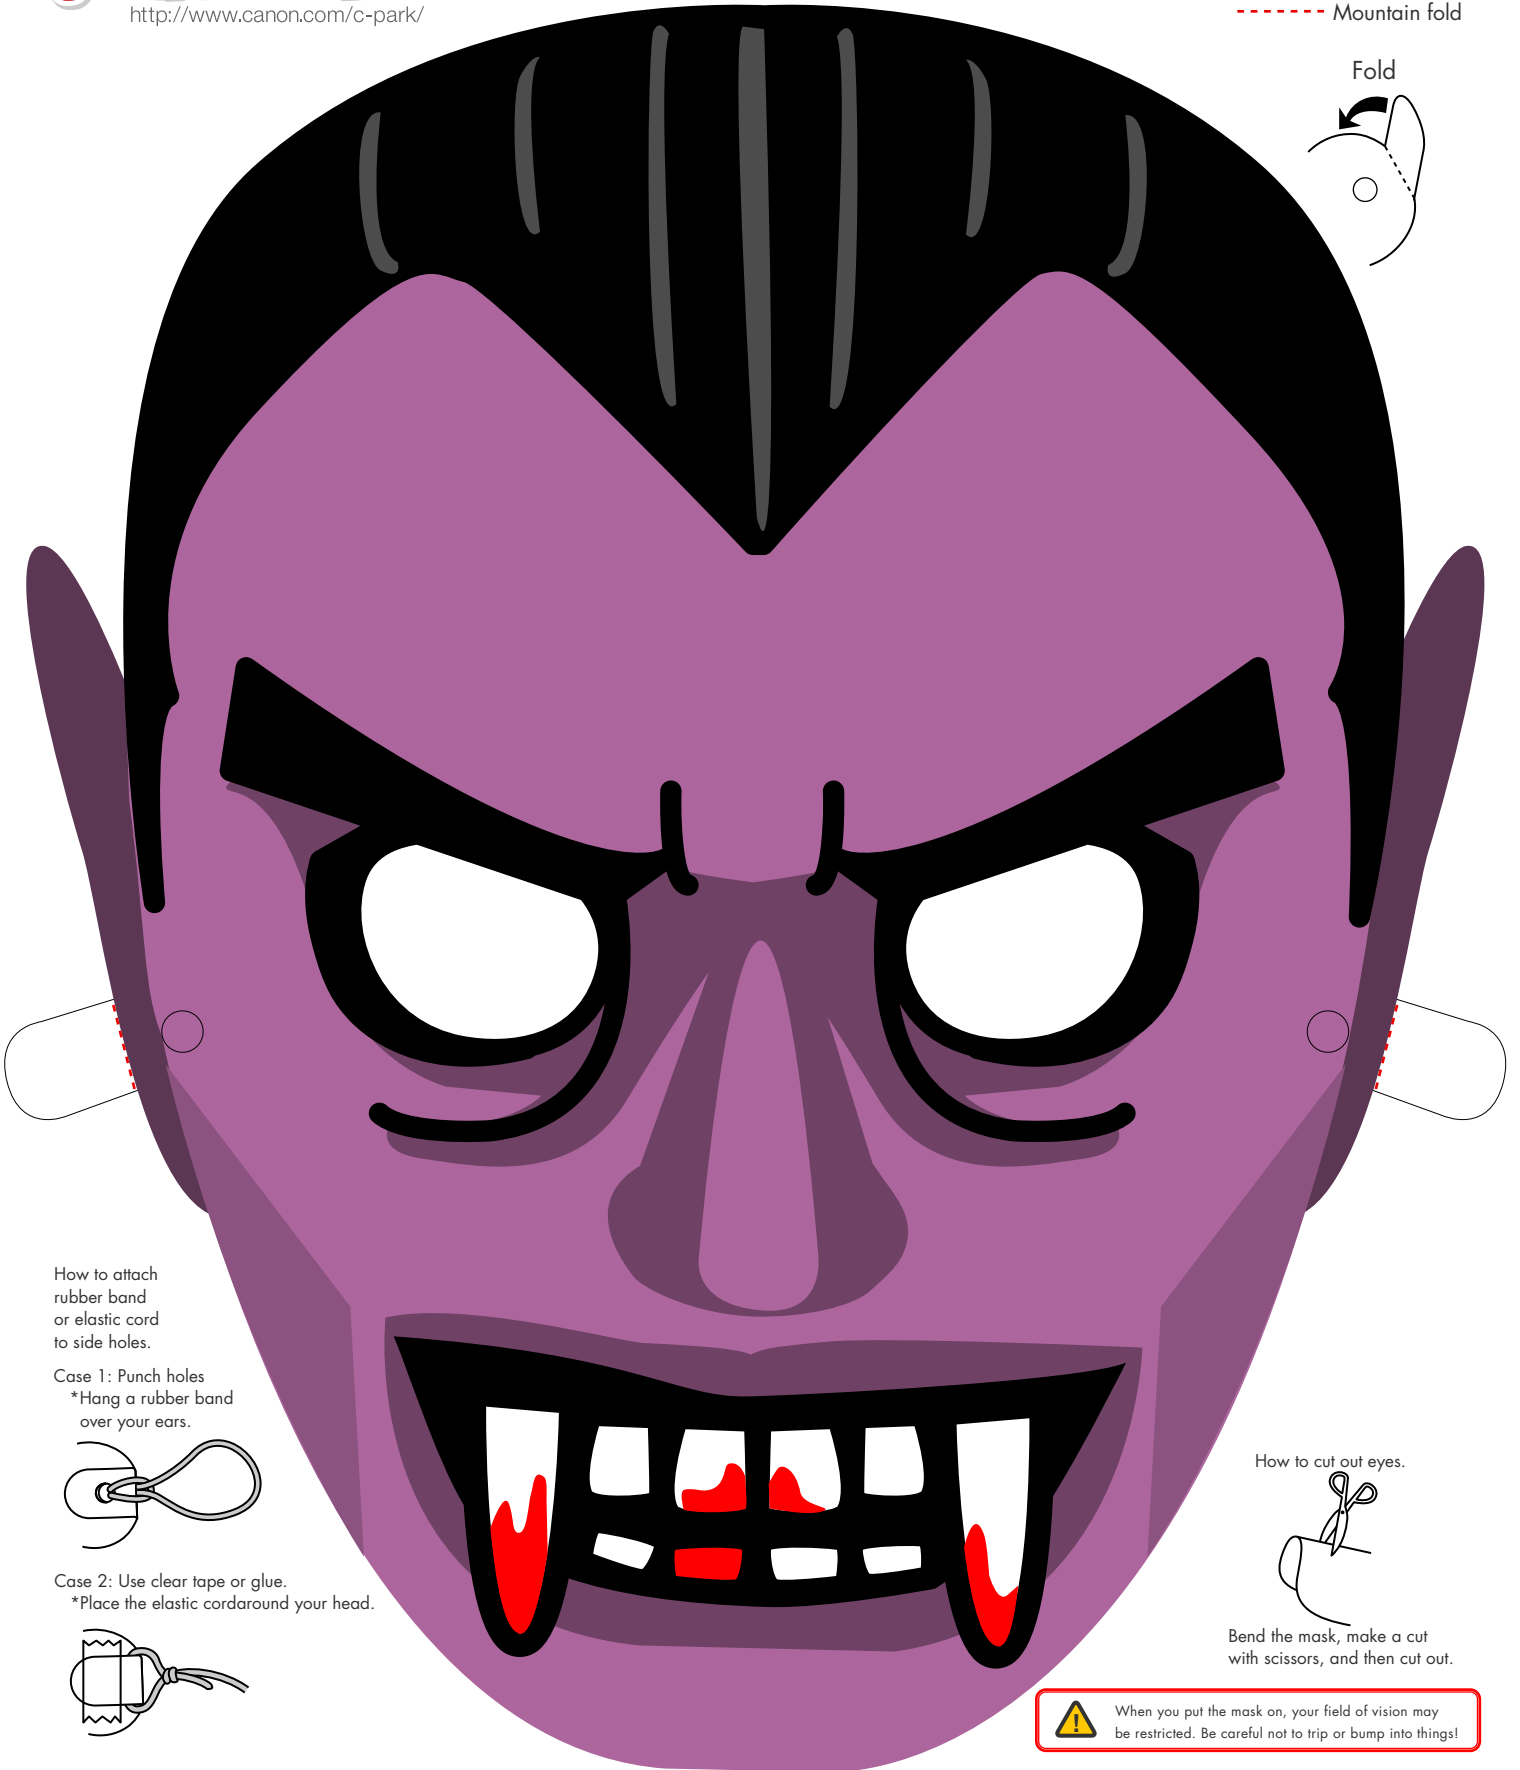

----- Mountain fold

Fold

How to attach rubber band or elastic cord to side holes.

Case 1: Punch holes  
\*Hang a rubber band over your ears.

Case 2: Use clear tape or glue.  
\*Place the elastic cord around your head.

How to cut out eyes.

Bend the mask, make a cut with scissors, and then cut out.

 When you put the mask on, your field of vision may be restricted. Be careful not to trip or bump into things!