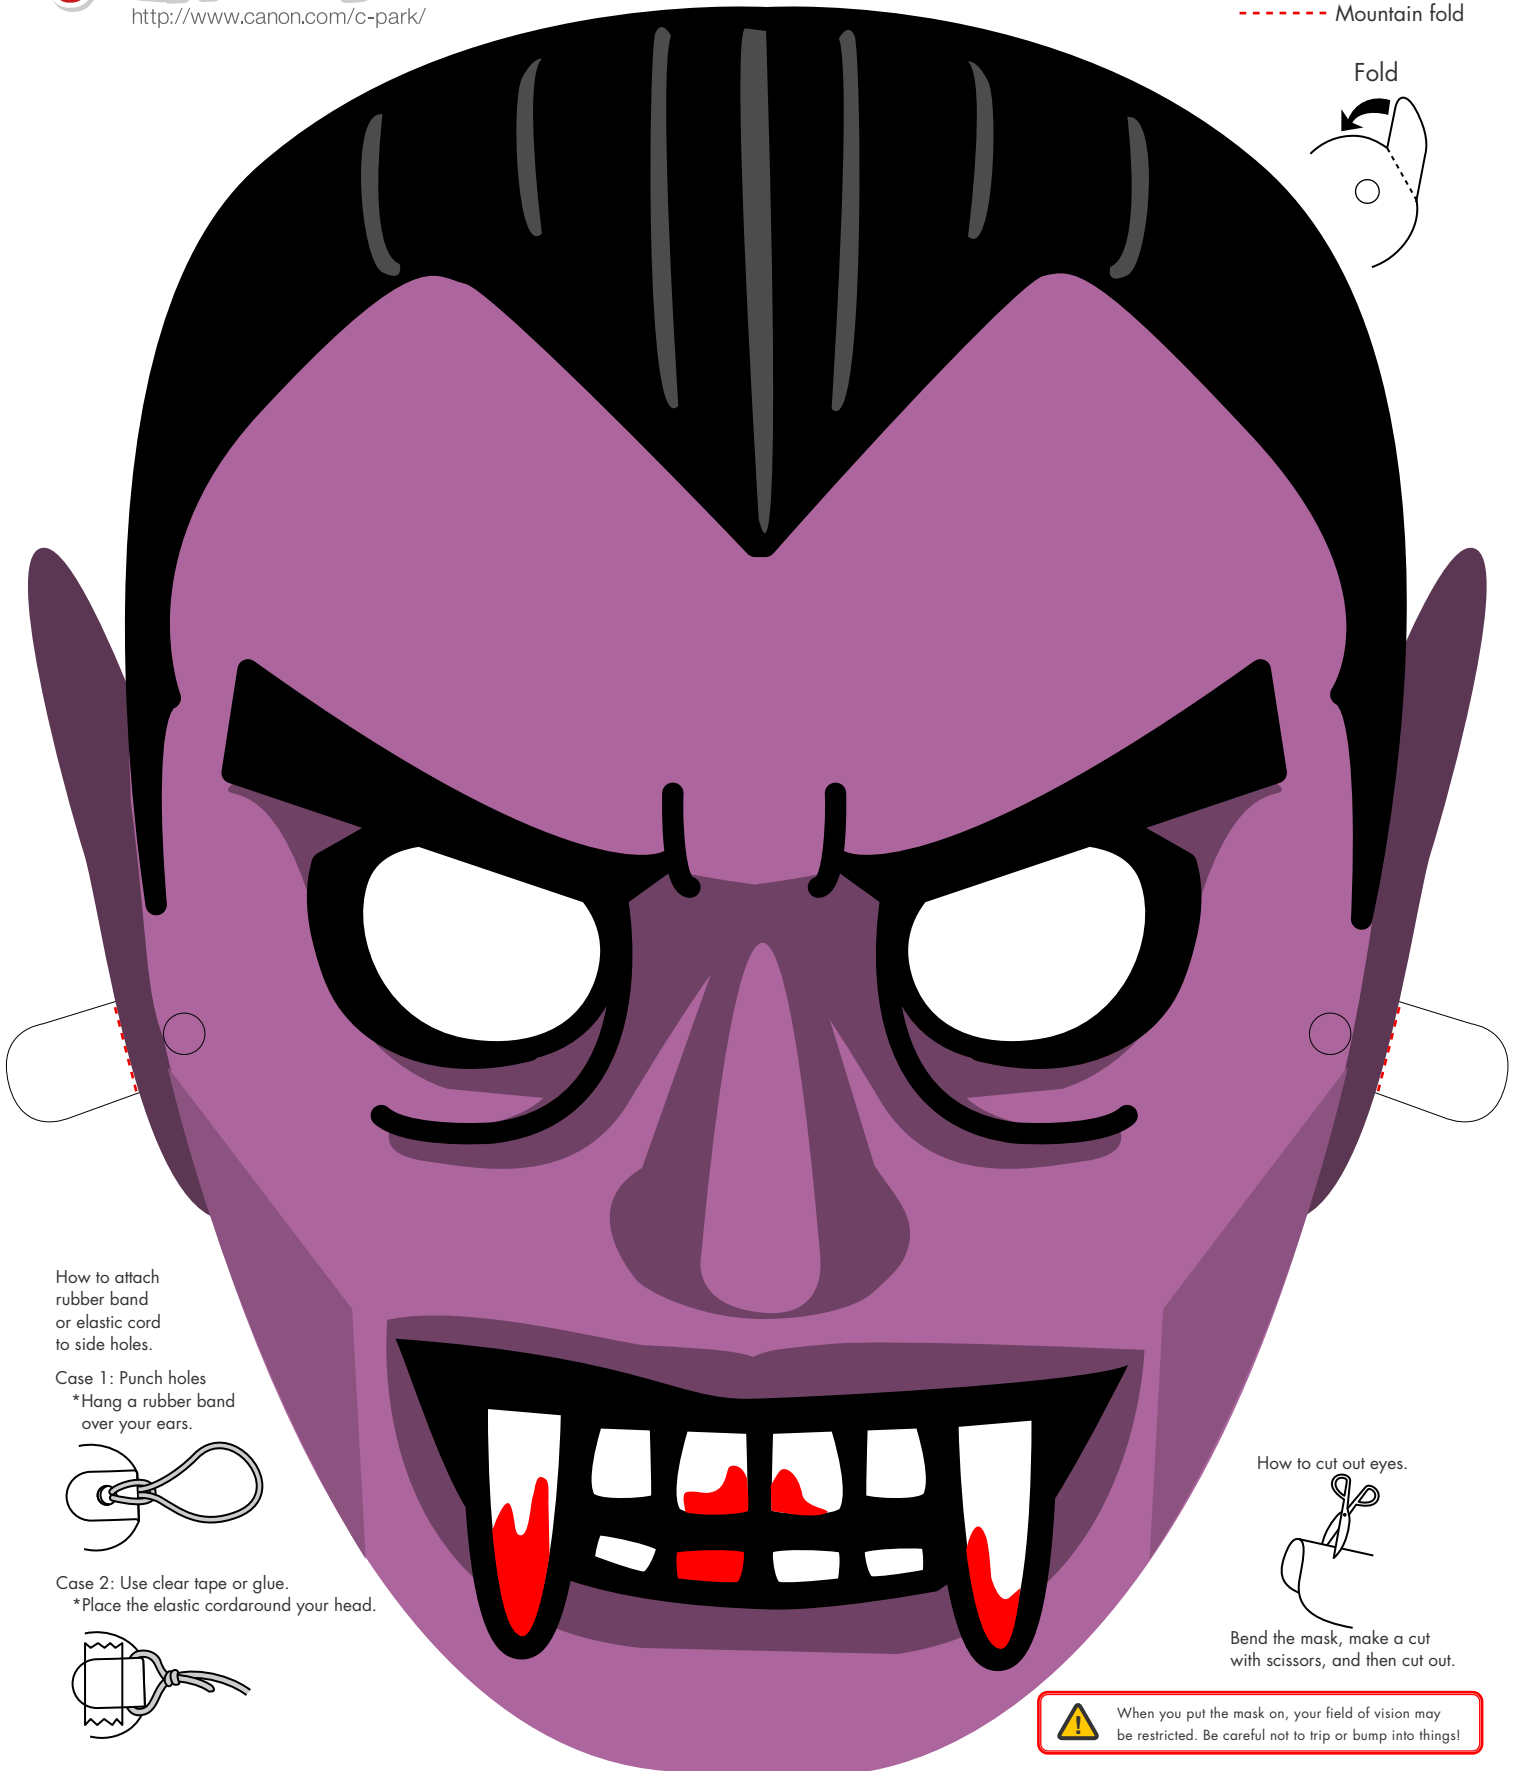

----- Mountain fold

Fold

How to attach rubber band or elastic cord to side holes.

Case 1: Punch holes

*Hang a rubber band over your ears.

Case 2: Use clear tape or glue.

*Place the elastic cord around your head.

How to cut out eyes.

Bend the mask, make a cut with scissors, and then cut out.

 When you put the mask on, your field of vision may be restricted. Be careful not to trip or bump into things!