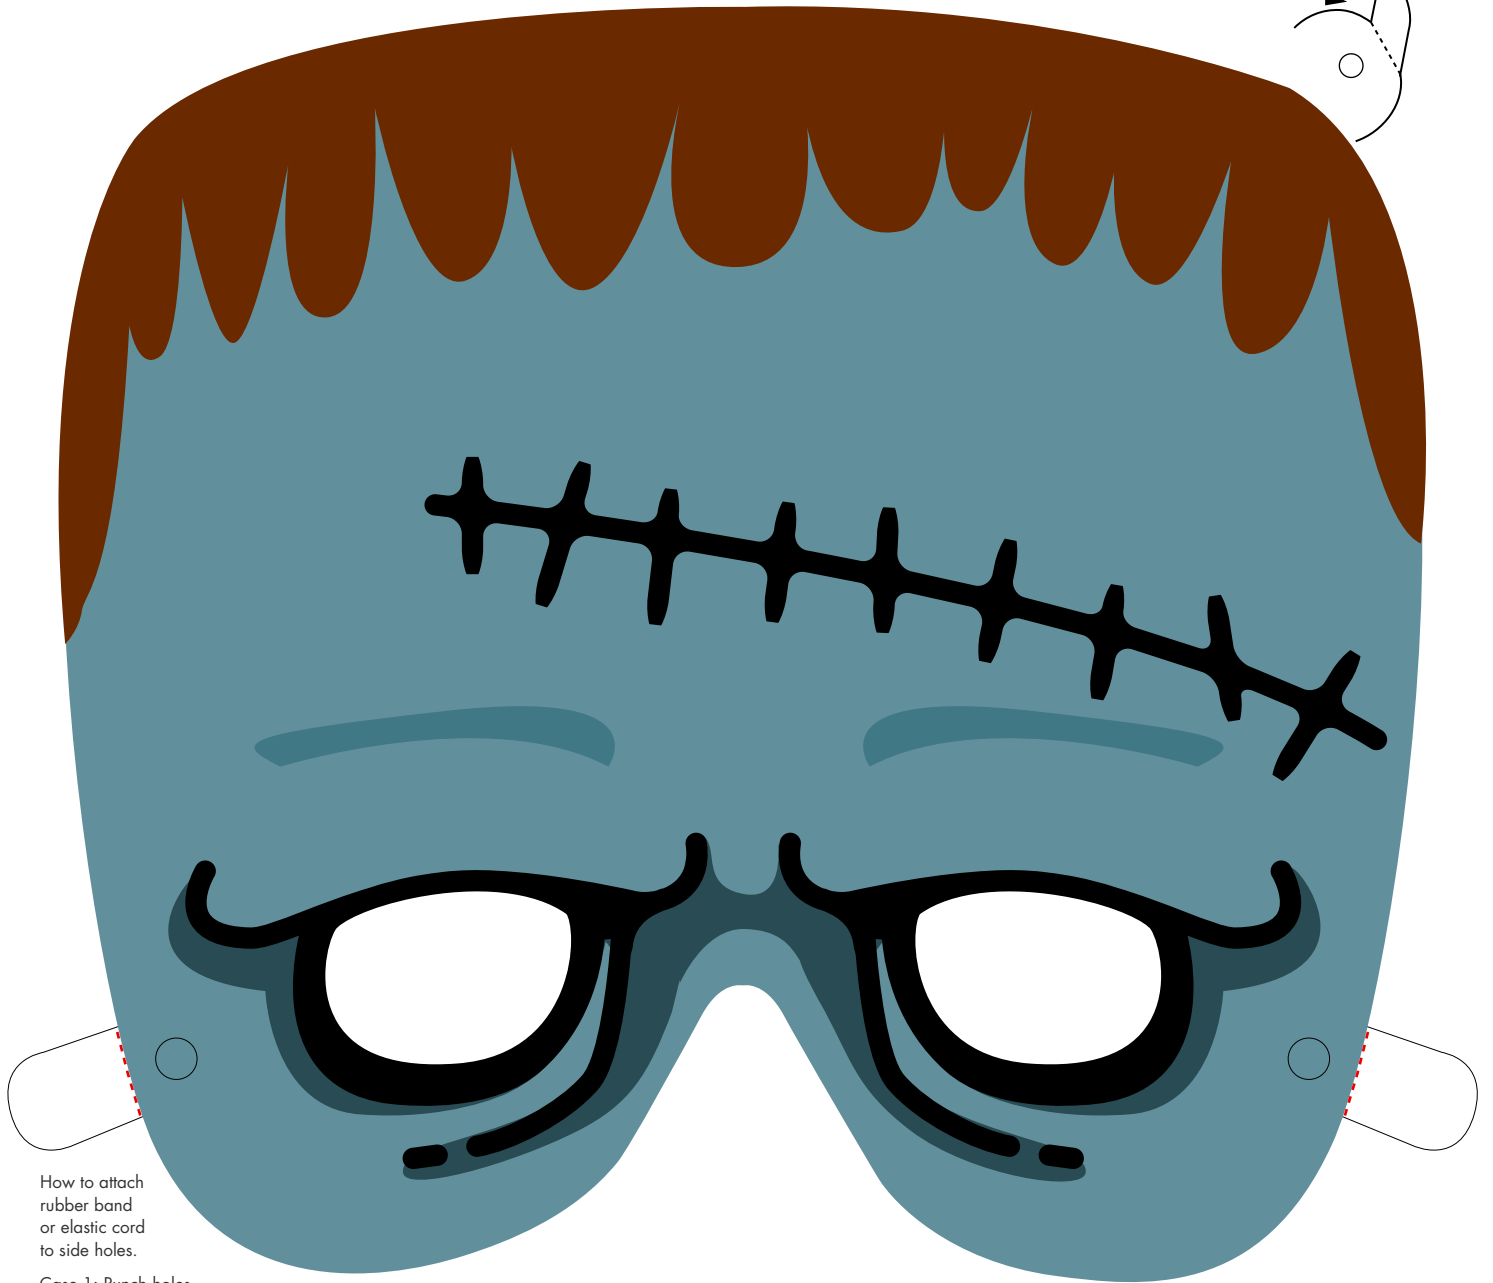

----- Mountain fold

Fold

How to attach rubber band or elastic cord to side holes.

Case 1: Punch holes
*Hang a rubber band over your ears.

Case 2: Use clear tape or glue.
*Place the elastic cord around your head.

How to cut out eyes.

Bend the mask, make a cut with scissors, and then cut out.

 When you put the mask on, your field of vision may be restricted. Be careful not to trip or bump into things!