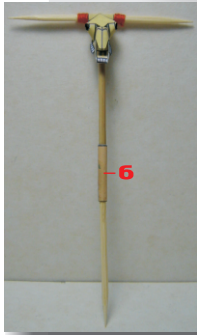

NOBULLS

ARMY STANDARD

SHAFTS FROM TOOTHPICKS

2.R

2.L

3

3

2.L

2.R

BODY SIGNS

CM

INCHES