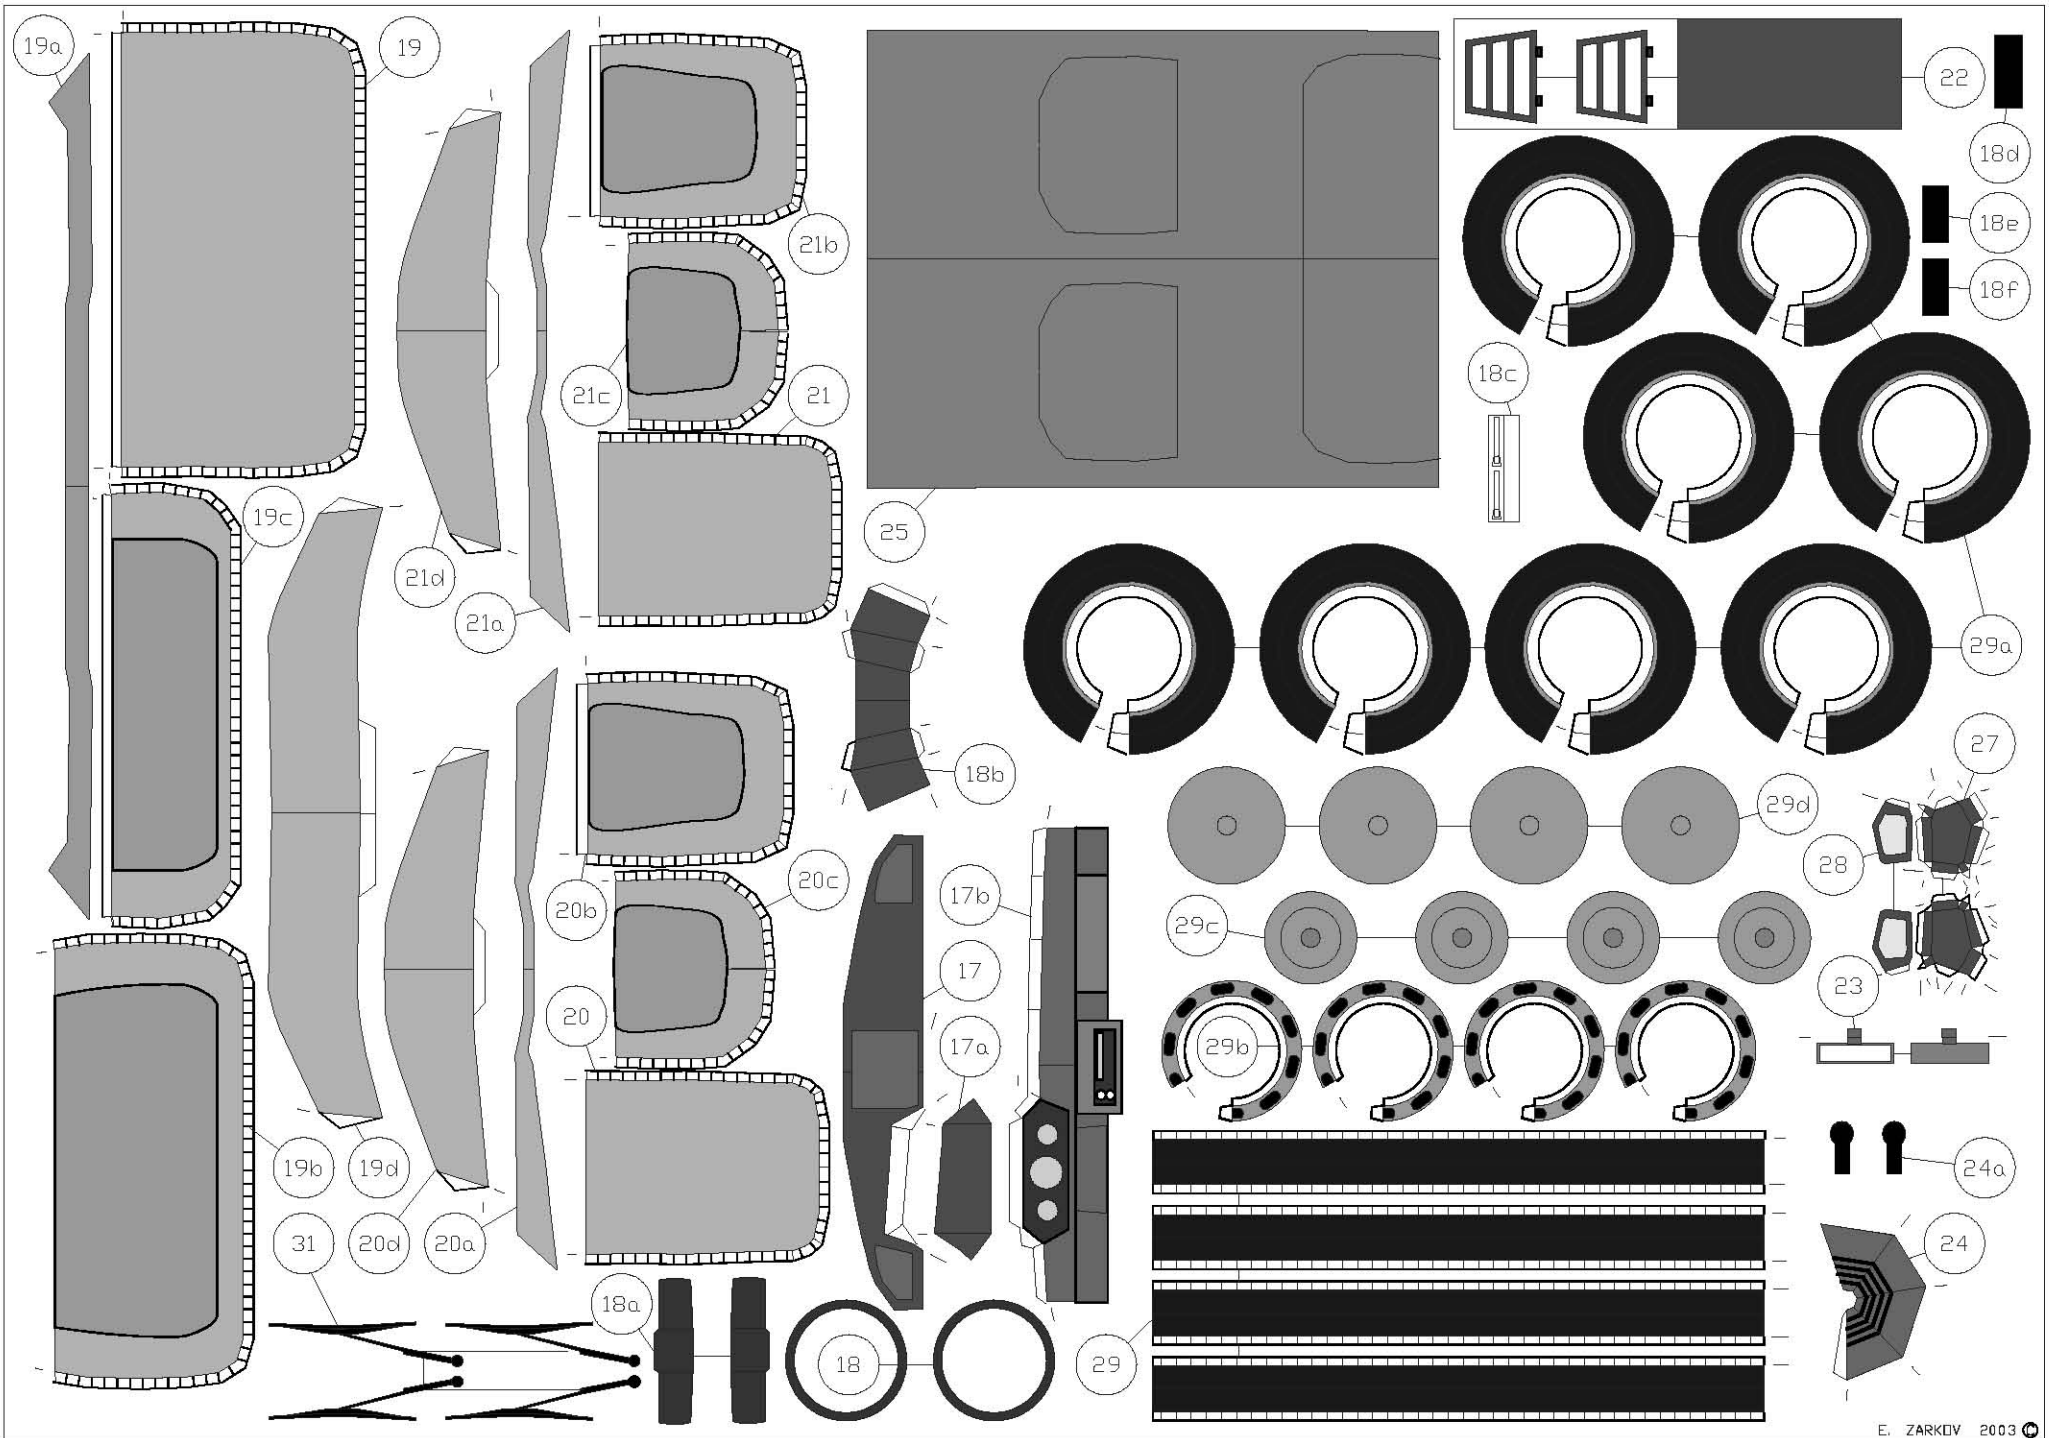

Детайлен изглед

Copyright © 2008 Emil Zecher, ModelArt Ltd. All rights reserved.

<http://www.bommodel.ucoz.ru/>

GLUE THE RED NUMBERS ON 0.8 mm CARD BEFORE CUTTING THEM

TRANSPARENT PARTS

WARNING

USE ONLY TERMOPROOF
SPECIAL TRANSPARENT FOIL
FOR LASER PRINTING
OF THIS PAGE
USING UNAPPROPRIATE MATERIAL
CAN BADLY DAMAGE YOUR
LASER PRINTER!