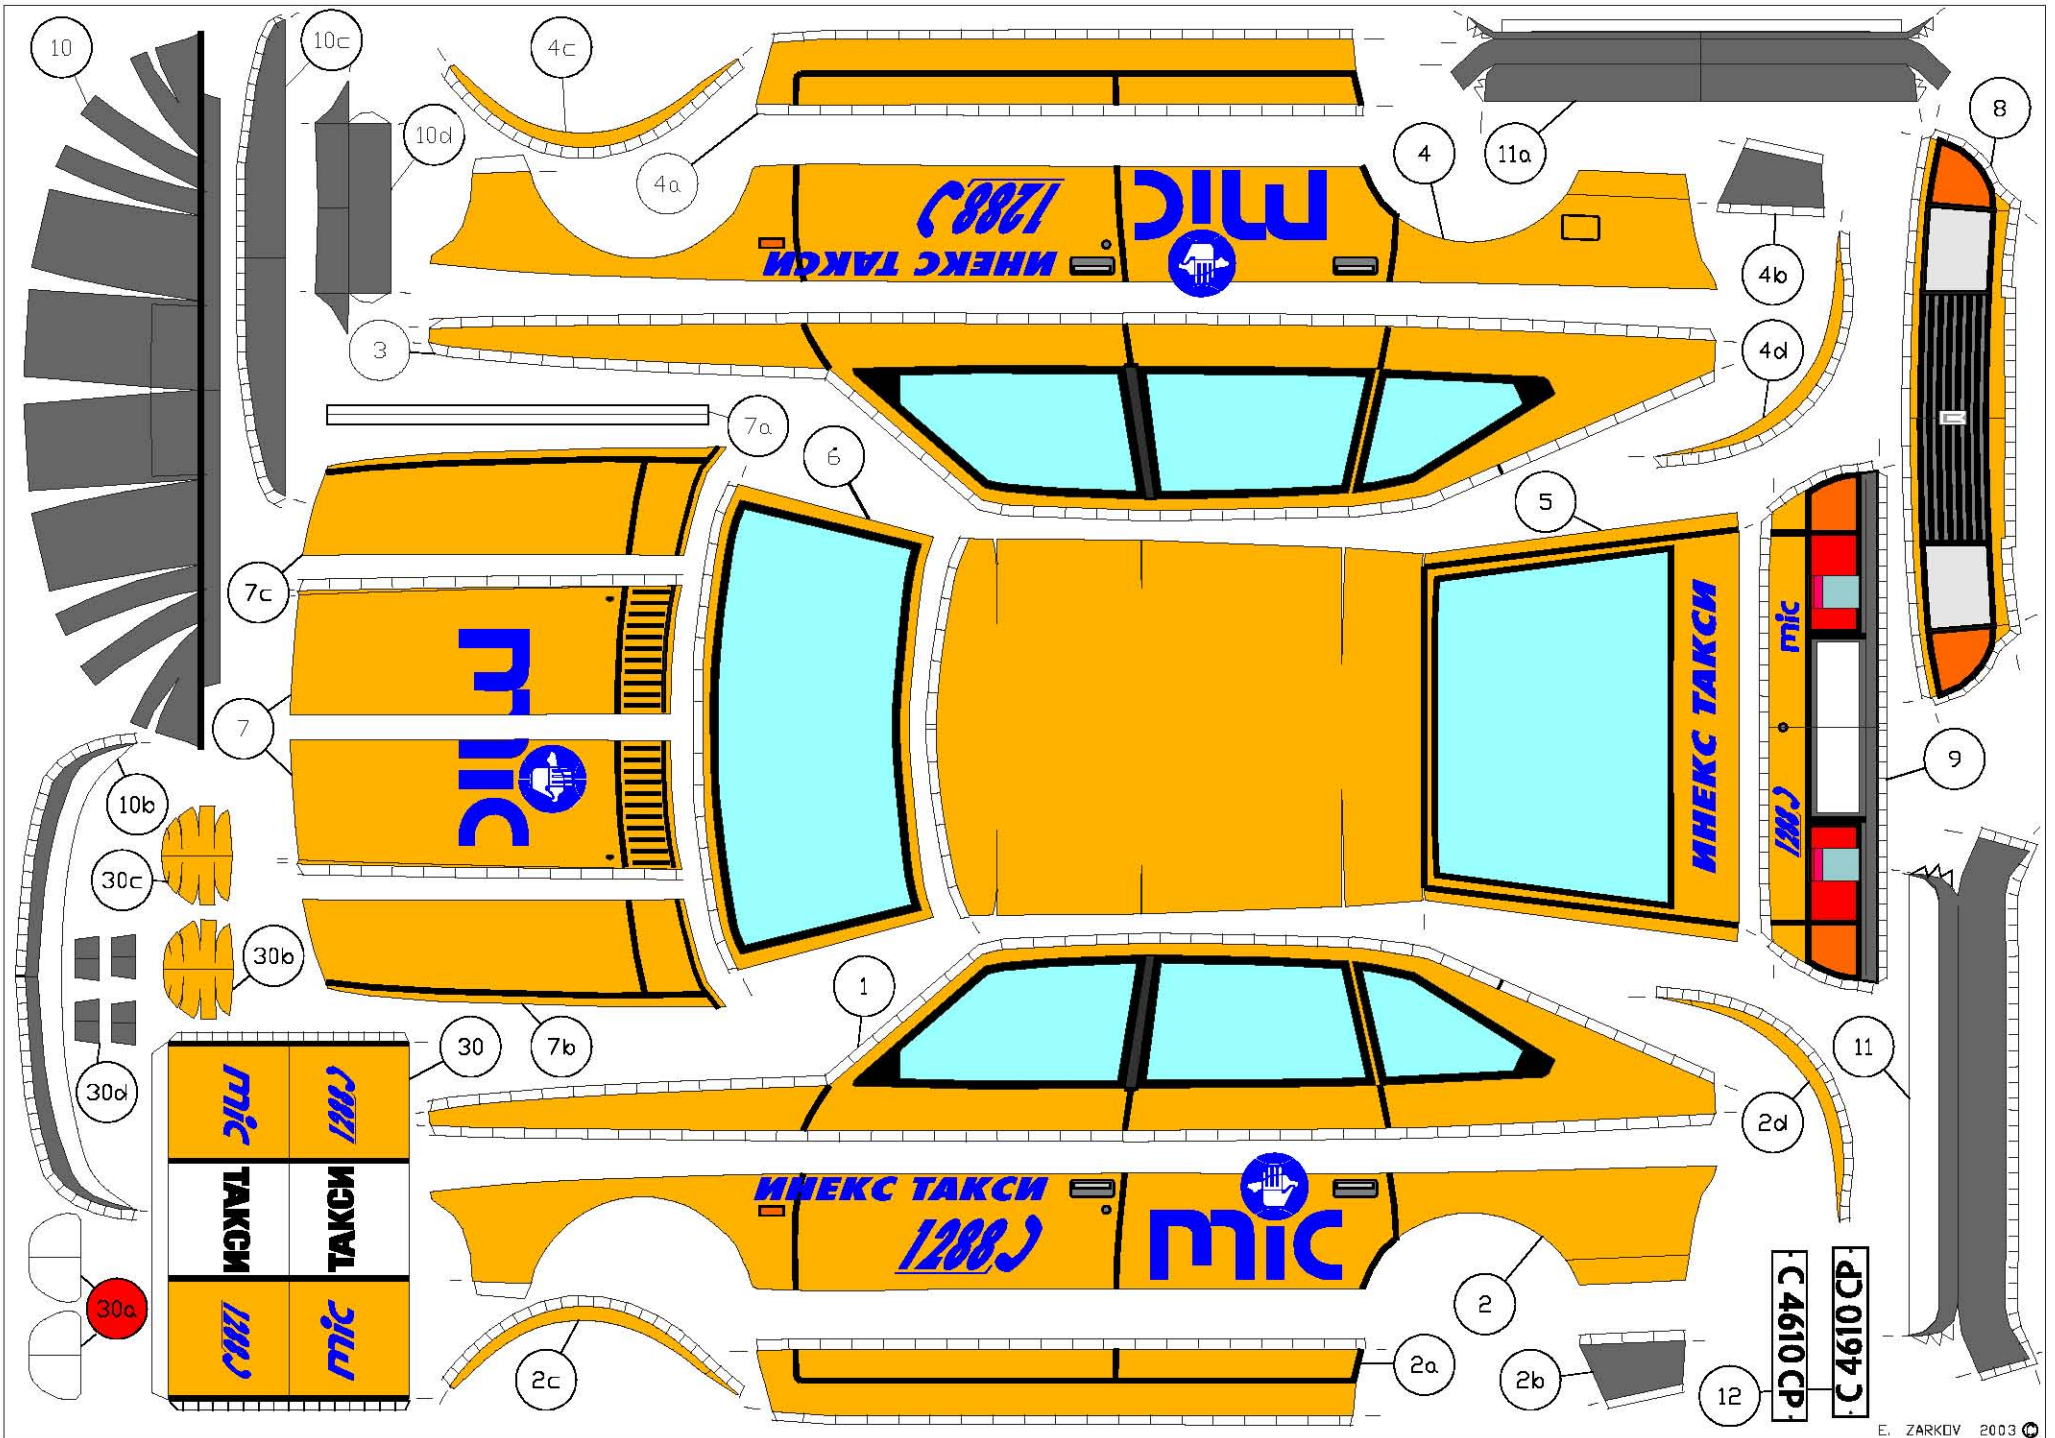

ModelArt®

Transparent glazing
Detailed interior
Rotatable wheels

☆☆☆☆☆
DIFFICULTY LEVEL
112 PARTS!

МОСКВИЧ АЛЕКО

АЗМК - 21412

MOSKVITCH

Subcompact hatch. Произведен в България

ALEKO

ИНЕКС ТАКСИ

СООИВ 1996
SOFIA, BULGARIA, 1996

INEX TAXI

1/24 SCALE

PRECISE CARD MODEL
Прецизен слобяем модел от картон

The Real Prototype

Прототип

The Model

Детайлен изглед

Copyright © 2008 Emil Zecher, ModelArt Ltd. All rights reserved.

<http://www.bommodel.ucoz.ru/>

GLUE THE RED NUMBERS ON 0.8 mm CARD BEFORE CUTTING THEM

TRANSPARENT PARTS

WARNING

USE ONLY TERMOPROOF
SPECIAL TRANSPARENT FOIL
FOR LASER PRINTING
OF THIS PAGE
USING UNAPPROPRIATE MATERIAL
CAN BADLY DAMAGE YOUR
LASER PRINTER!