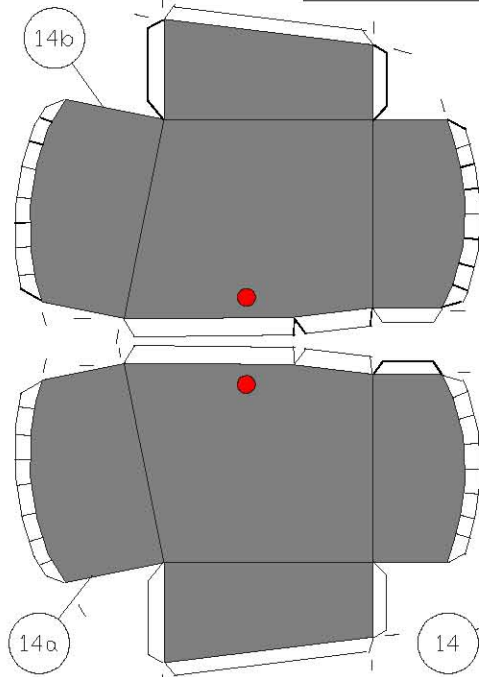

Детайлен изглед

Copyright © 2008 Emil Zecher, ModelArt Ltd. All rights reserved.

<http://www.bommodel.ucoz.ru/>

GLUE THE RED NUMBERS ON 0.8 mm CARD BEFORE CUTTING THEM

TRANSPARENT PARTS

WARNING

USE ONLY TERMOPROOF
SPECIAL TRANSPARENT FOIL
FOR LASER PRINTING
OF THIS PAGE
USING UNAPPROPRIATE MATERIAL
CAN BADLY DAMAGE YOUR
LASER PRINTER!