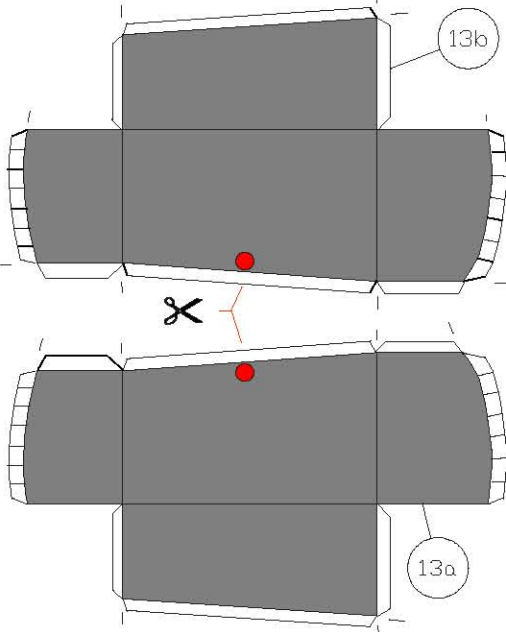

Детайлен изглед

Copyright © 2008 Emil Zecher, ModelArt Ltd. All rights reserved.

<http://www.bommodel.ucoz.ru/>

GLUE THE RED NUMBERS ON 0.8 mm CARD BEFORE CUTTING THEM

TRANSPARENT PARTS

WARNING

USE ONLY TERMOPROOF
SPECIAL TRANSPARENT FOIL
FOR LASER PRINTING
OF THIS PAGE
USING UNAPPROPRIATE MATERIAL
CAN BADLY DAMAGE YOUR
LASER PRINTER!