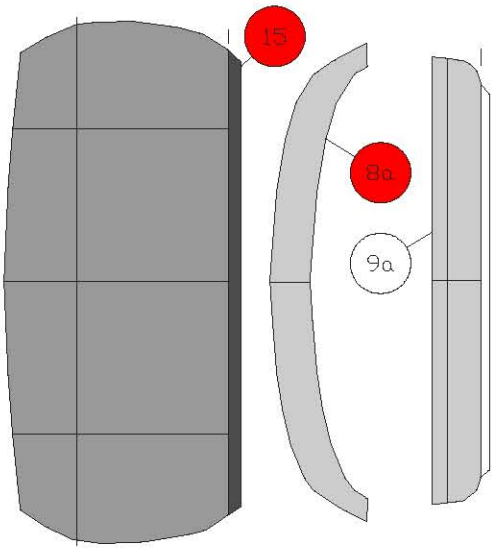

ИНЕКС ТАКСИ

СООИВ 1996
SOFIA, BULGARIA, 1996

INEX TAXI

1/24 SCALE

PRECISE CARD MODEL
Прецизен слобяем модел от картон

The Real Prototype

Прототип

The Model

Детайлен изглед

Copyright © 2008 Emil Zecher, ModelArt Ltd. All rights reserved.

<http://www.bommodel.ucoz.ru/>

GLUE THE RED NUMBERS ON 0.8 mm CARD BEFORE CUTTING THEM

TRANSPARENT PARTS

WARNING

USE ONLY TERMOPROOF
SPECIAL TRANSPARENT FOIL
FOR LASER PRINTING
OF THIS PAGE
USING UNAPPROPRIATE MATERIAL
CAN BADLY DAMAGE YOUR
LASER PRINTER!