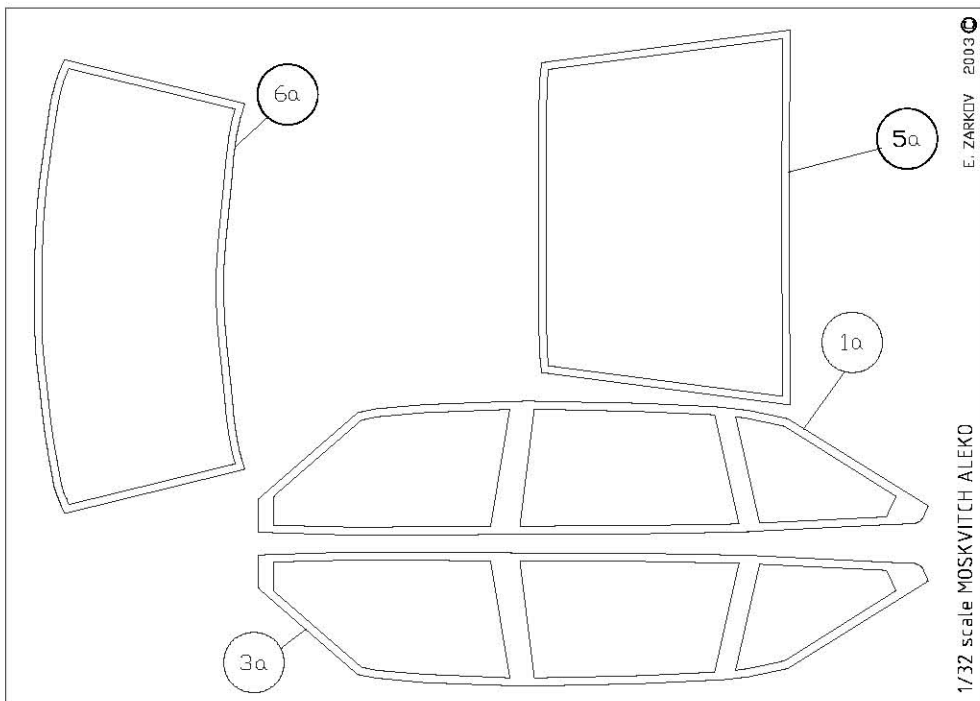

Детайлен изглед

Copyright © 2008 Emil Zecher, ModelArt Ltd. All rights reserved.

<http://www.bommodel.ucoz.ru/>

GLUE THE RED NUMBERS ON 0.8 mm CARD BEFORE CUTTING THEM

TRANSPARENT PARTS

WARNING

USE ONLY TERMOPROOF
SPECIAL TRANSPARENT FOIL
FOR LASER PRINTING
OF THIS PAGE
USING UNAPPROPRIATE MATERIAL
CAN BADLY DAMAGE YOUR
LASER PRINTER!