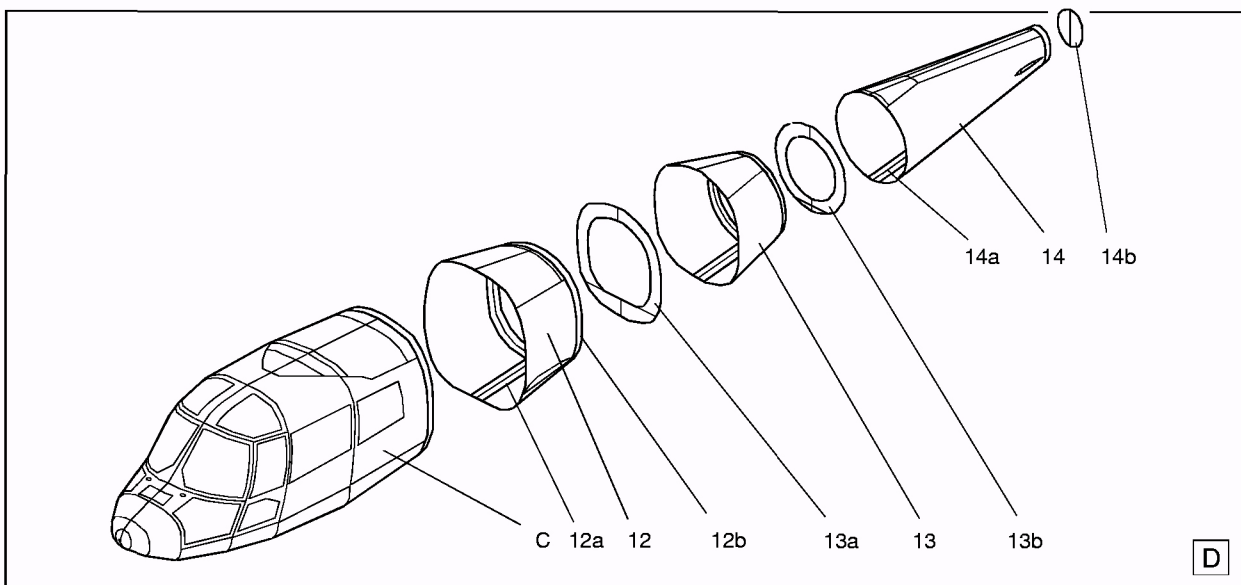

ModelArt®

Transparent canopy
Detailed interior
Rotatable propeller

☆☆☆☆
DIFFICULTY LEVEL

Aerospatiale HH-65A Dolphin US Coast Guard

1/48 SCALE

PRECISE CARD MODEL

ASSEMBLY INSTRUCTION

©1998 E. Zarkov