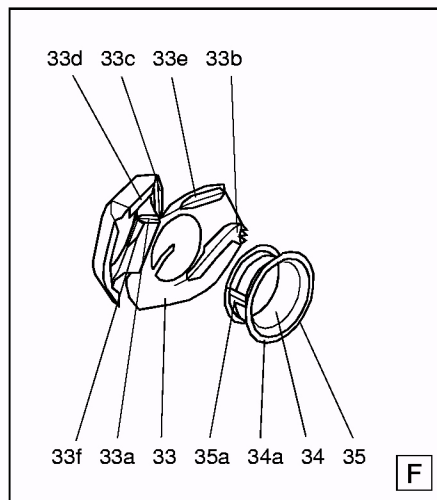

ASSEMBLY INSTRUCTION

©1998 E. Zarkov

E

F

G

H

I

J