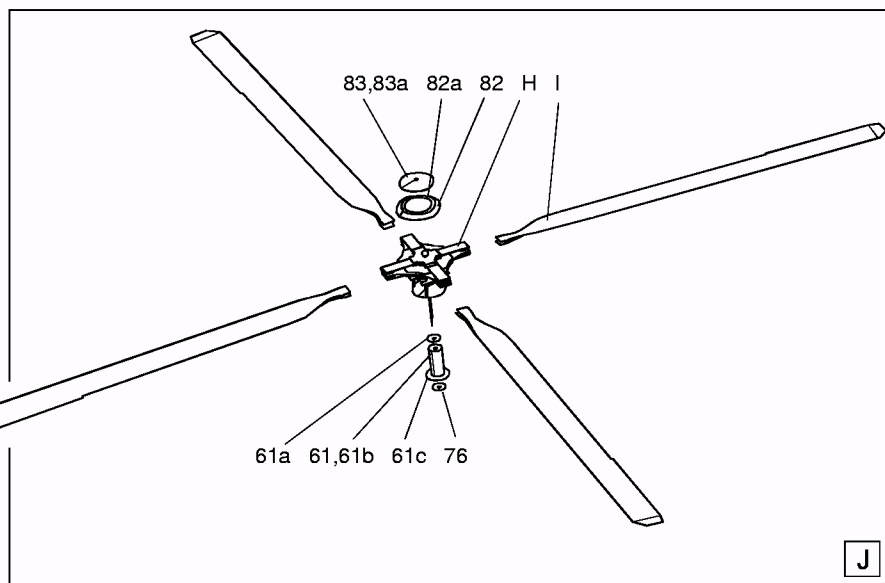

ModelArt®

Transparent canopy
Detailed interior
Rotatable propeller

☆☆☆☆
DIFFICULTY LEVEL

Aerospatiale HH-65A Dolphin US Coast Guard

1/48 SCALE

PRECISE CARD MODEL

ASSEMBLY INSTRUCTION

©1998 E. Zarkov

ASSEMBLY INSTRUCTION

©1998 E. Zarkov

E

F

G

H

I

J