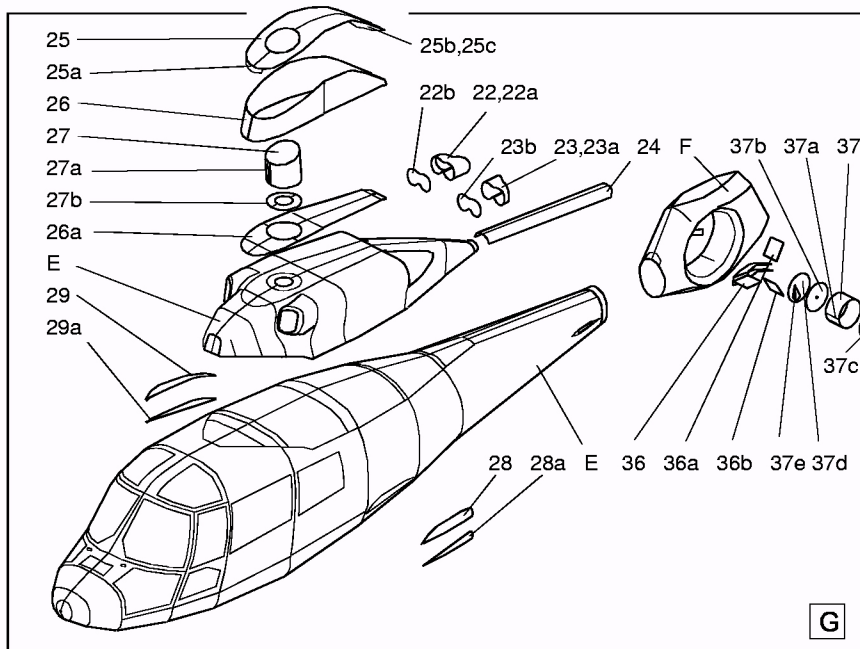

ASSEMBLY INSTRUCTION

©1998 E. Zarkov

E

F

G

H

I

J