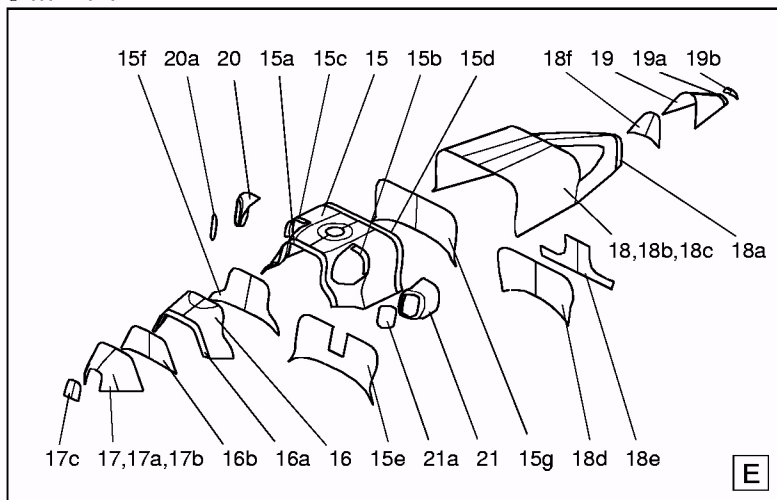

ASSEMBLY INSTRUCTION

©1998 E. Zarkov

E