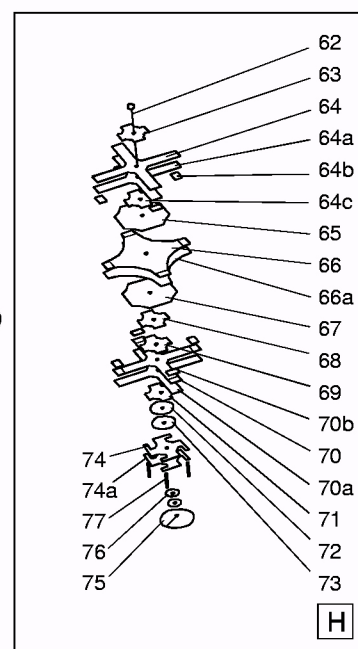

ModelArt®

Transparent canopy
Detailed interior
Rotatable propeller

☆☆☆☆
DIFFICULTY LEVEL

Aerospatiale HH-65A Dolphin US Coast Guard

1/48 SCALE

PRECISE CARD MODEL

ASSEMBLY INSTRUCTION

©1998 E. Zarkov

ASSEMBLY INSTRUCTION

©1998 E. Zarkov

E

F

G

H

I

J