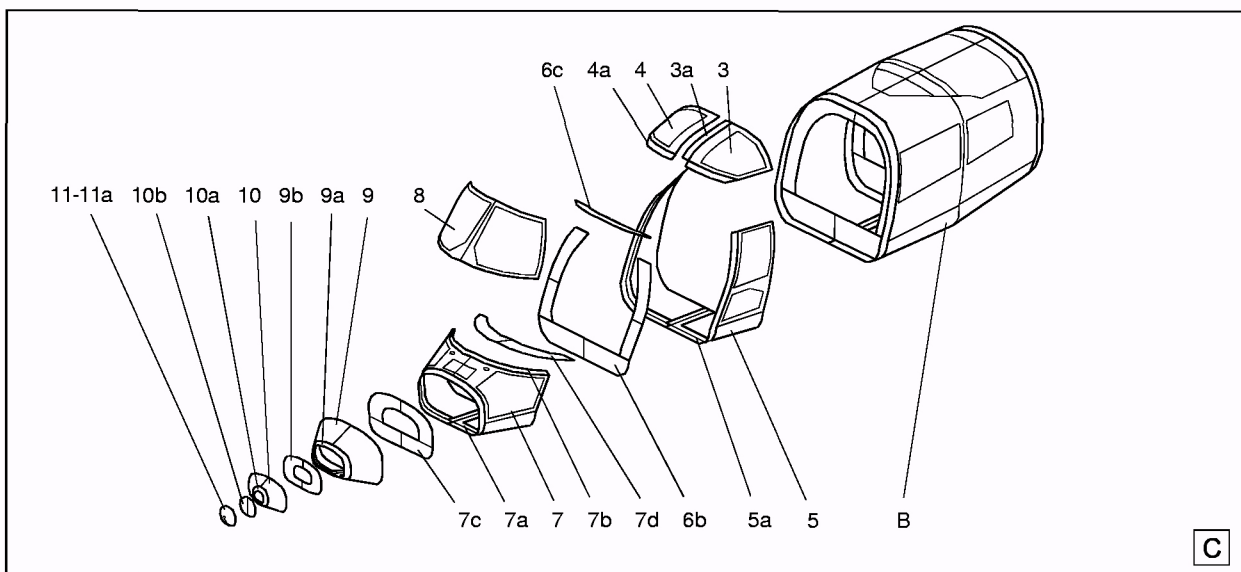

ModelArt®

Transparent canopy
Detailed interior
Rotatable propeller

☆☆☆☆
DIFFICULTY LEVEL

Aerospatiale HH-65A Dolphin US Coast Guard

1/48 SCALE

PRECISE CARD MODEL

ASSEMBLY INSTRUCTION

©1998 E. Zarkov