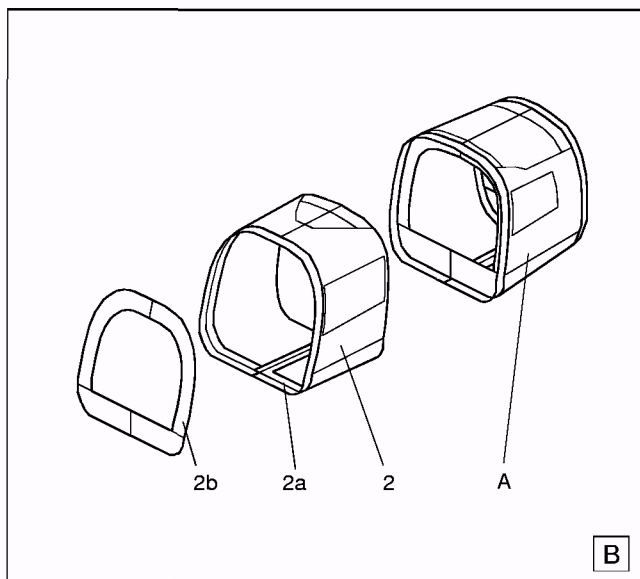

ModelArt®

Transparent canopy
Detailed interior
Rotatable propeller

☆☆☆☆
DIFFICULTY LEVEL

Aerospatiale HH-65A Dolphin US Coast Guard

1/48 SCALE

PRECISE CARD MODEL

ASSEMBLY INSTRUCTION

©1998 E. Zarkov