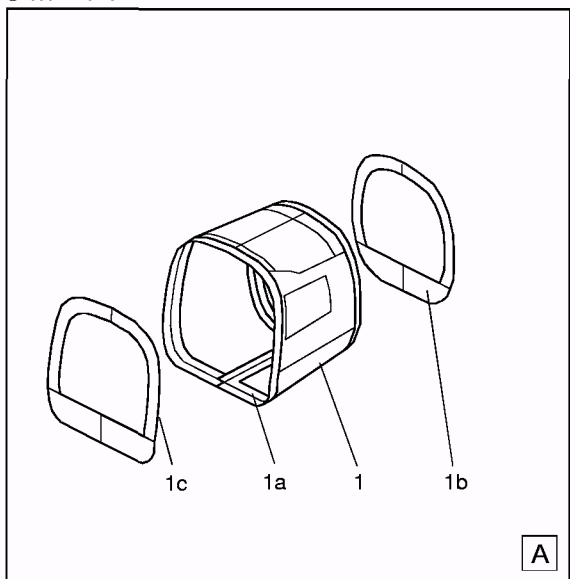

ModelArt®

Transparent canopy
Detailed interior
Rotatable propeller

☆☆☆☆
DIFFICULTY LEVEL

Aerospatiale HH-65A Dolphin US Coast Guard

1/48 SCALE

PRECISE CARD MODEL

ASSEMBLY INSTRUCTION

©1998 E. Zarkov