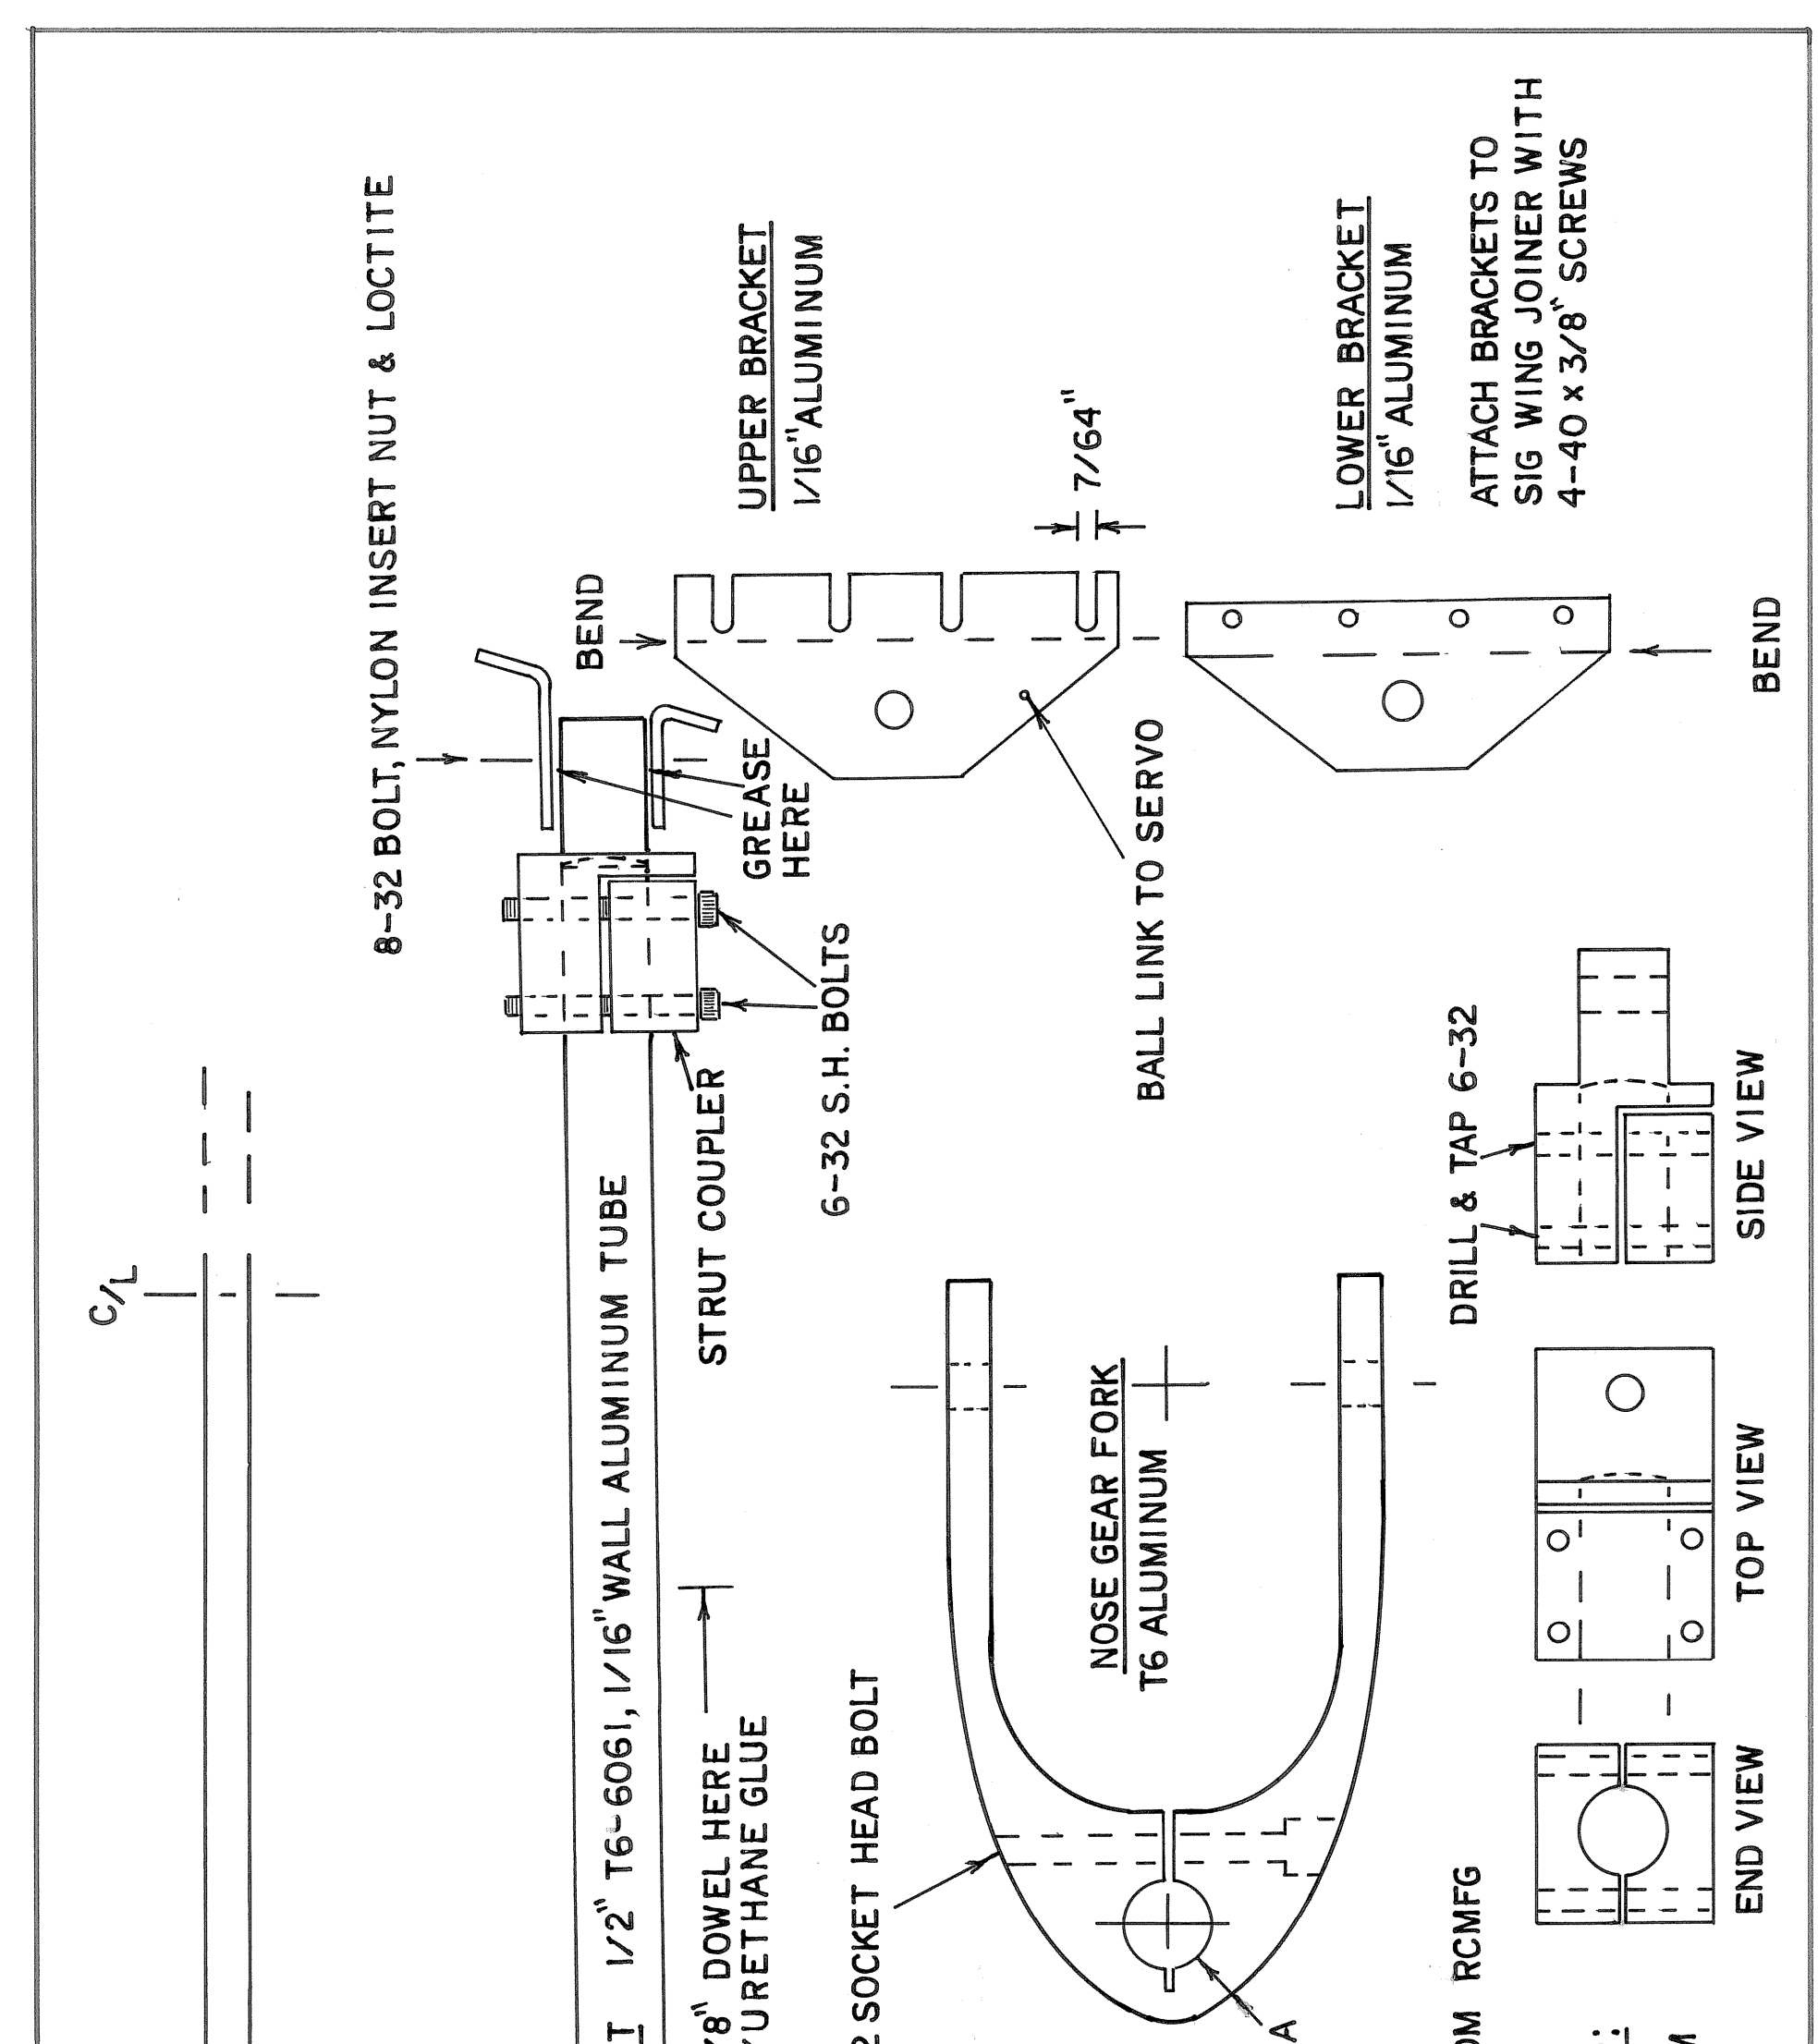

RIGHT SIDE LETTERING

NASBALL

REFERENCES:

CONSTRUCTION NOTES—EMAIL
DAVIDPANDERSEN64@MSN.COM

VIDEO—WWW.TCRONLINE.COM/MOVIES.HTM

MOLDED PARTS—WWW.AEROTECHMODELS.COM

NOSE GEAR KIT—WWW.RCMFG.COM

MAIN GEAR STRUT—WWW.ABELLRC.COM OR
WWW.TNTLANDINGGEAR.COM

WOOD PARTS—WWW.PRECISIONCUTKITS.COM

WING TUBES—WWW.GA.TORRC.COM

CAD MARKINGS FILES—WWW.RCMFG.COM
OR
WWW.AEROTECHMODELS.COM

DECALS & PAINT MASKS—
WWW.PRO-MARK.COM

SCALE PROP SHAPE

- PHOTOS—WWW.BOBBAIROCC.COM,
FOTOPAK 7774
- SCREWS & RIVETS—WWW.MICROFASTENERS.COM
- CUSTOM MUFFLER—WWW.BISSONMUFFLERS.COM
- ANTENNA BASES—EMAIL
WACOKI@AOL.COM
- SOFT MOUNTS—WWW.BENNETTBUILT.COM
- COCKPIT DETAILS—WWW.BOBBAIROCC.COM,
AA-1B THREE-VIEWS