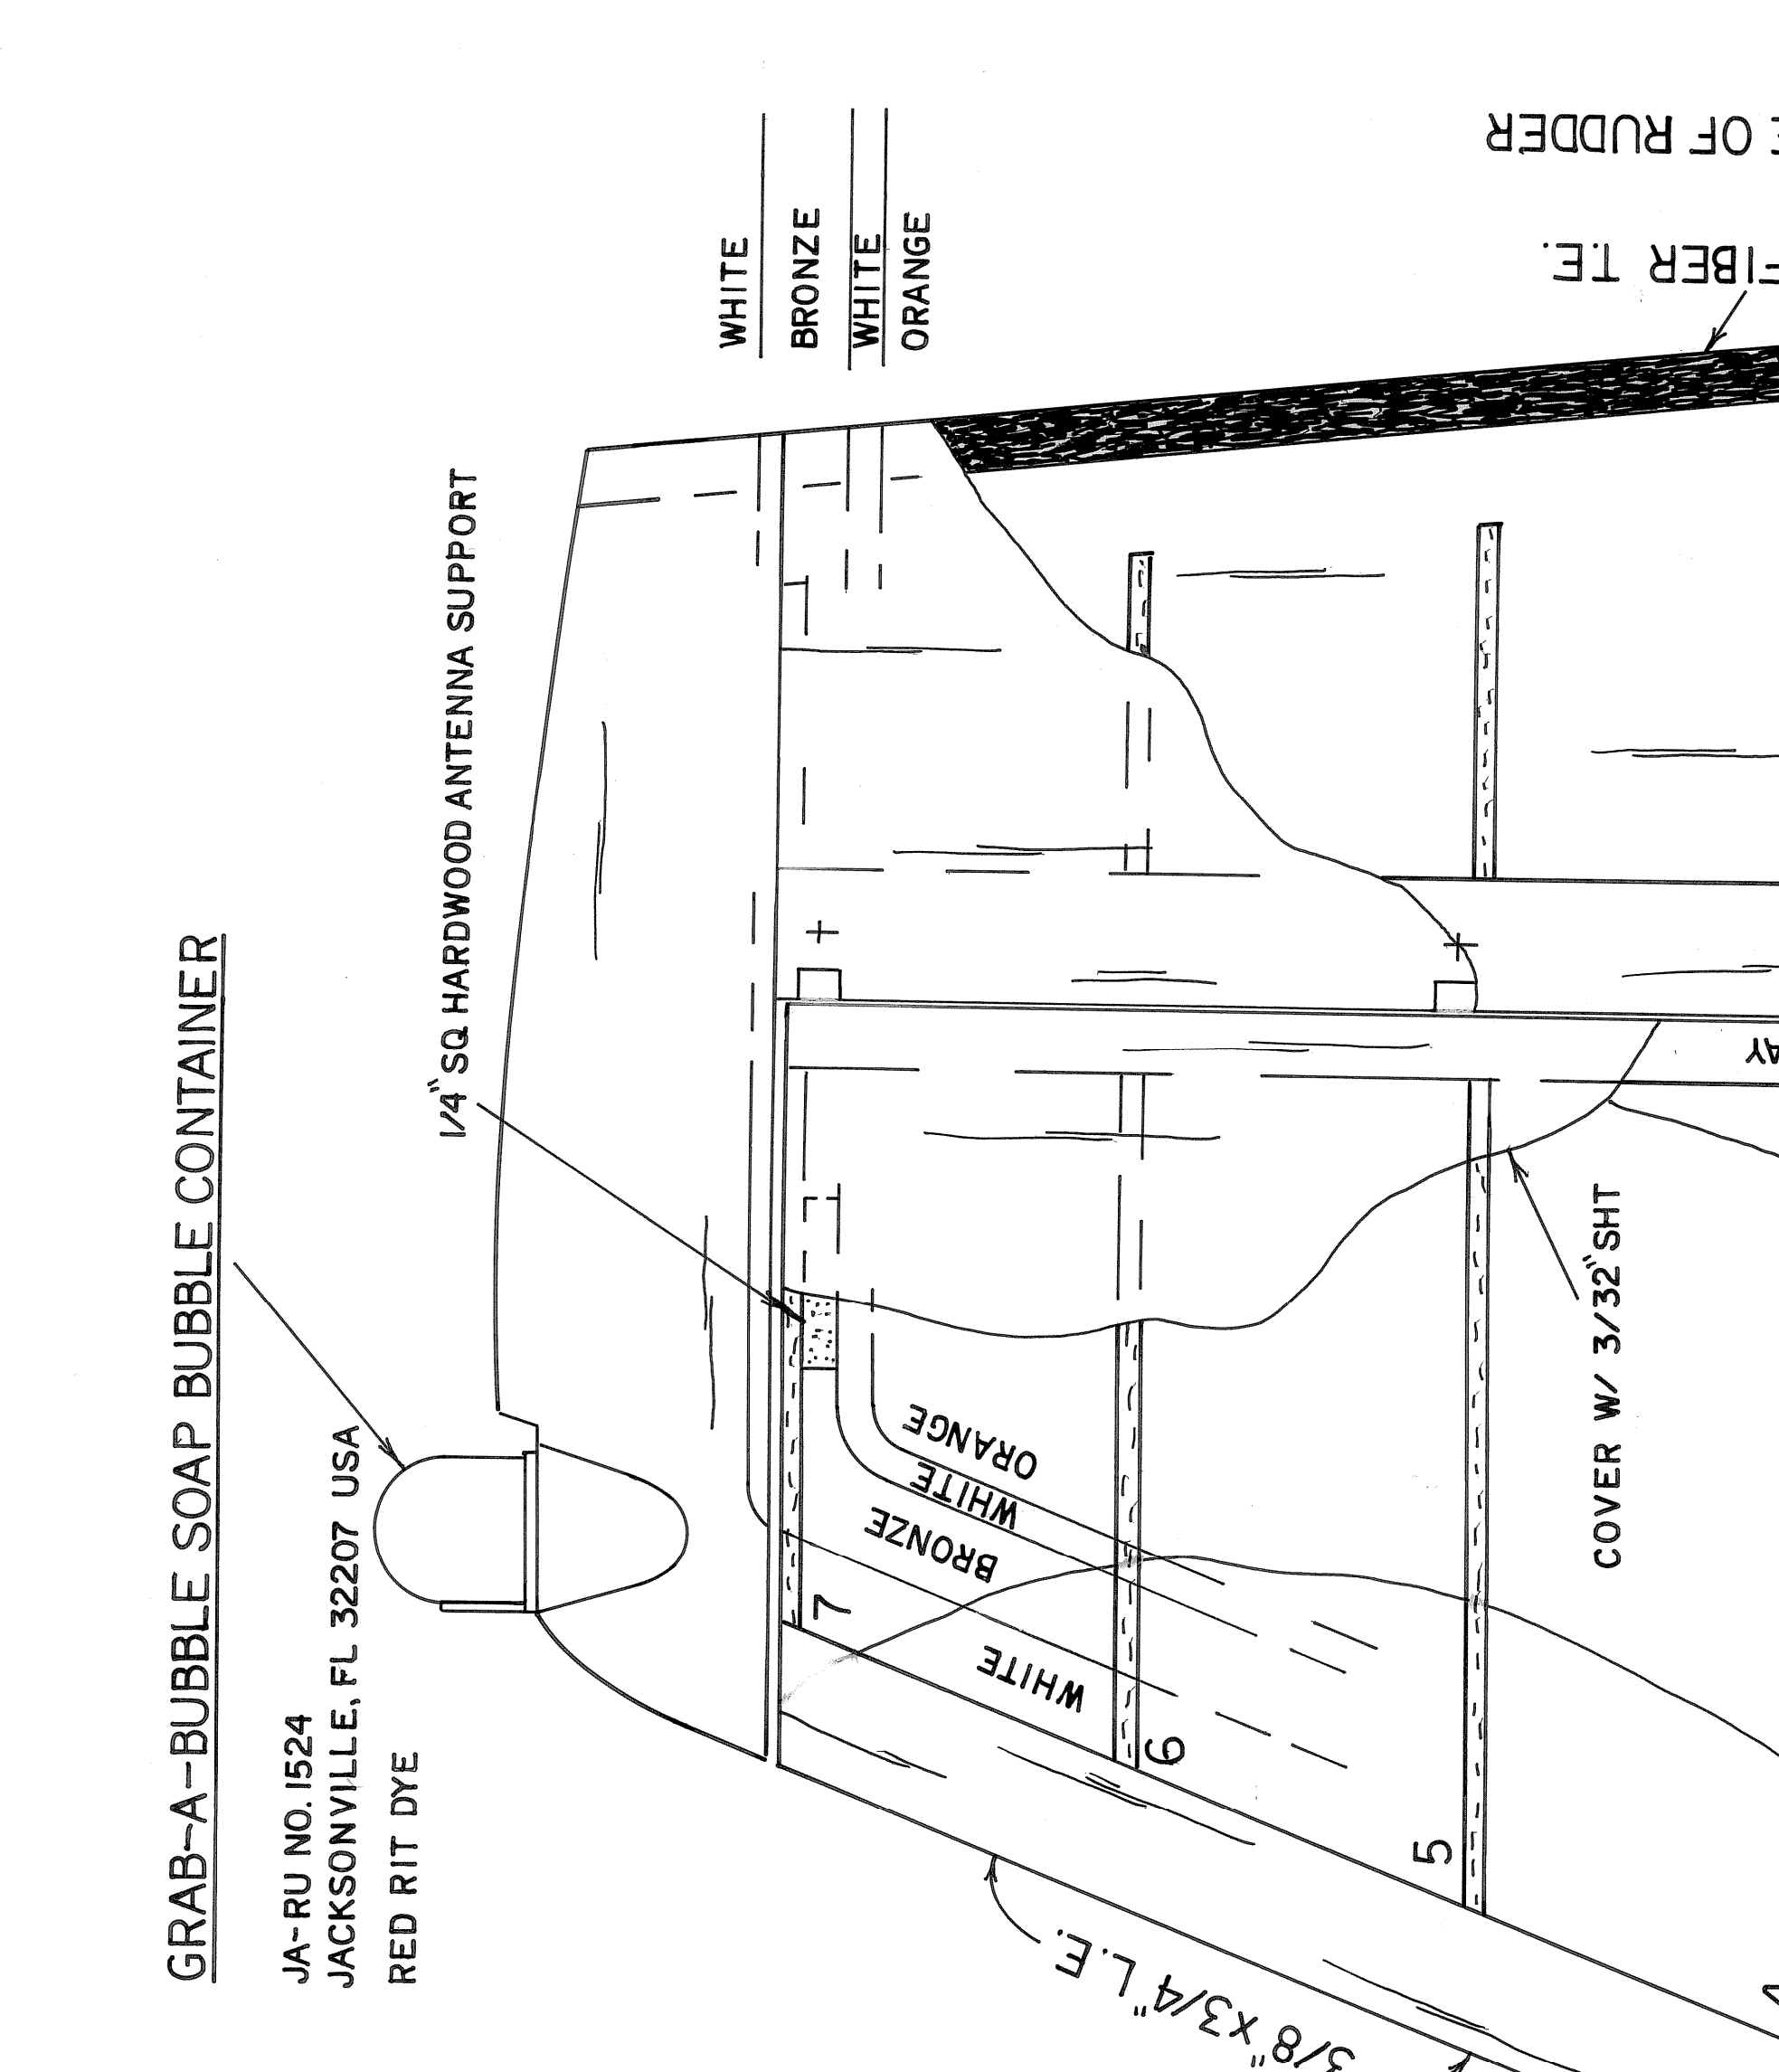

RIGHT SIDE LETTERING

NASBALL

REFERENCES:

CONSTRUCTION NOTES—EMAIL
DAVIDPANDERSEN64@MSN.COM

VIDEO—WWW.TCRONLINE.COM/MOVIES.HTM

MOLDED PARTS—WWW.AEROTECHMODELS.COM

NOSE GEAR KIT—WWW.RCMFG.COM

MAIN GEAR STRUT—WWW.ABELLRC.COM OR
WWW.TNTLANDINGGEAR.COM

WOOD PARTS—WWW.PRECISIONCUTKITS.COM

WING TUBES—WWW.GA.TORRC.COM

CAD MARKINGS FILES—WWW.RCMFG.COM
OR
WWW.AEROTECHMODELS.COM

DECALS & PAINT MASKS—
WWW.PRO-MARK.COM

SCALE PROP SHAPE

- PHOTOS—WWW.BOBBAIROCC.COM,
FOTOPAK 7774
- SCREWS & RIVETS—WWW.MICROFASTENERS.COM
- CUSTOM MUFFLER—WWW.BISSONMUFFLERS.COM
- ANTENNA BASES—EMAIL
WACOKI@AOL.COM
- SOFT MOUNTS—WWW.BENNETTBUILT.COM
- COCKPIT DETAILS—WWW.BOBBAIROCC.COM,
AA-1B THREE-VIEWS