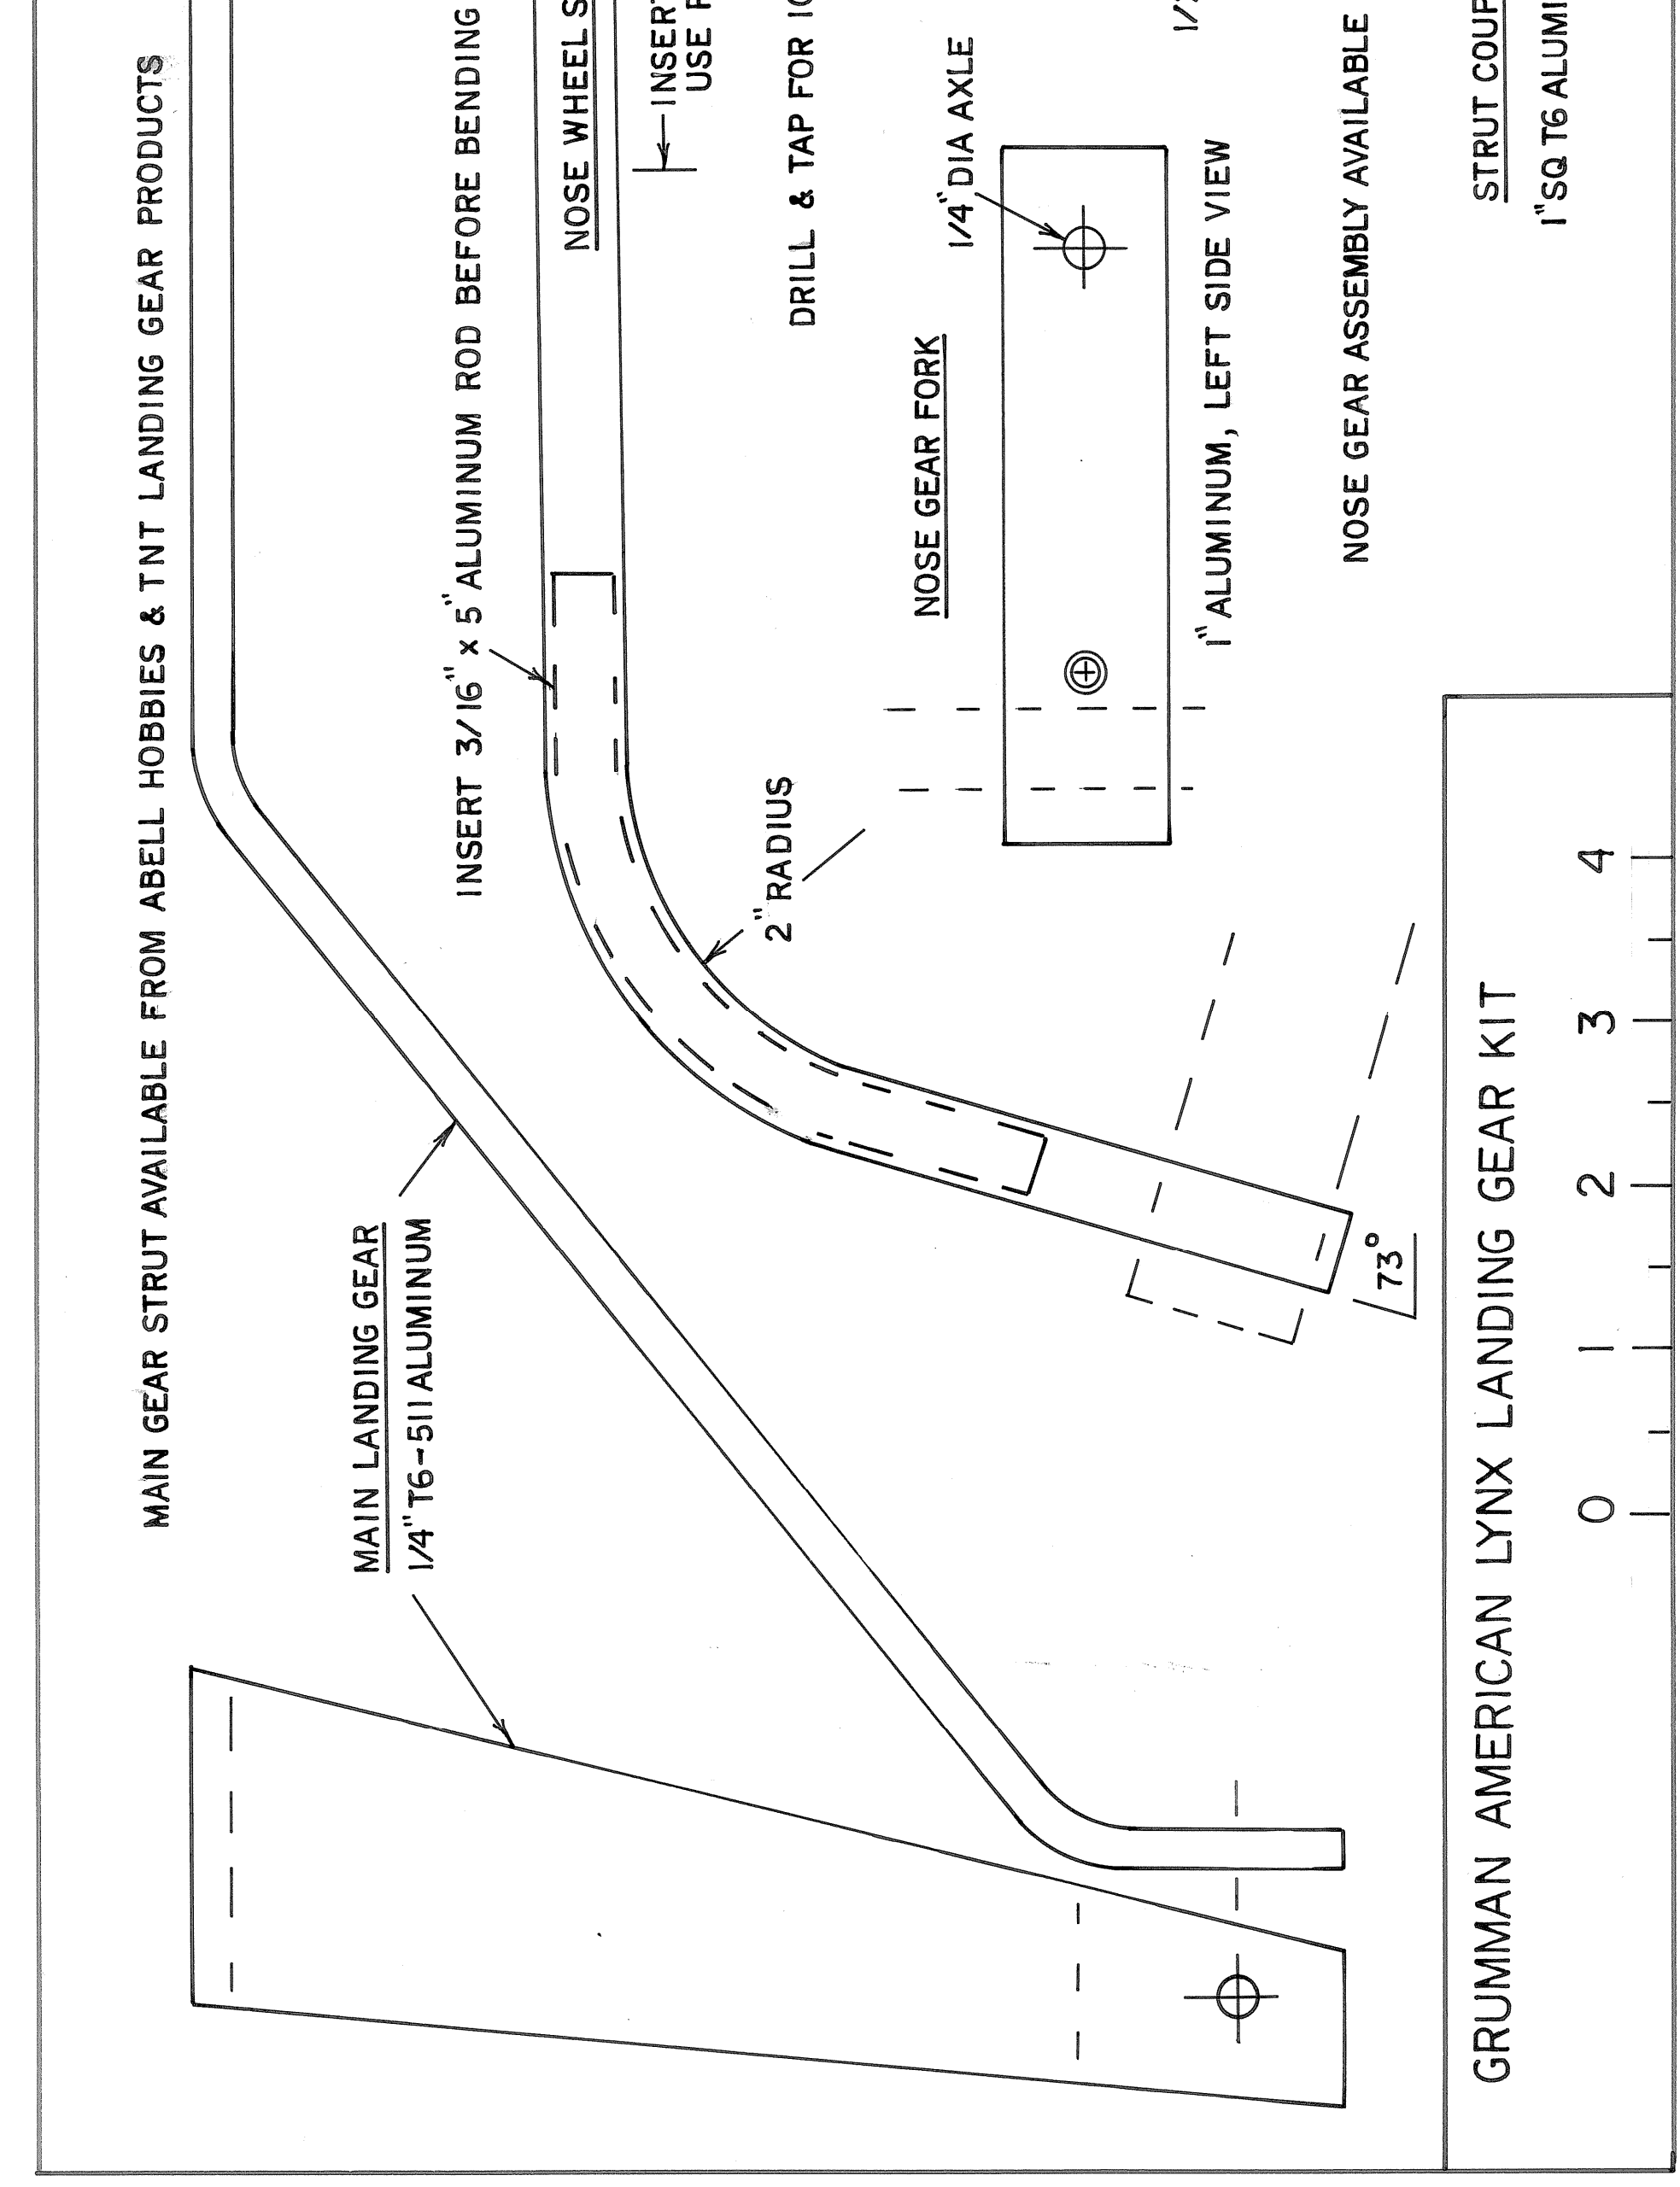

RIGHT SIDE LETTERING

NASBALL

REFERENCES:

CONSTRUCTION NOTES—EMAIL
DAVIDPANDERSEN64@MSN.COM

VIDEO—WWW.TCRONLINE.COM/MOVIES.HTM

MOLDED PARTS—WWW.AEROTECHMODELS.COM

NOSE GEAR KIT—WWW.RCMFG.COM

MAIN GEAR STRUT—WWW.ABELLRC.COM OR
WWW.TNTLANDINGGEAR.COM

WOOD PARTS—WWW.PRECISIONCUTKITS.COM

WING TUBES—WWW.GA.TORRC.COM

CAD MARKINGS FILES—WWW.RCMFG.COM
OR
WWW.AEROTECHMODELS.COM

DECALS & PAINT MASKS—
WWW.PRO-MARK.COM

SCALE PROP SHAPE

- PHOTOS—WWW.BOBBAIROCC.COM,
FOTOPAK 7774
- SCREWS & RIVETS—WWW.MICROFASTENERS.COM
- CUSTOM MUFFLER—WWW.BISSONMUFFLERS.COM
- ANTENNA BASES—EMAIL
WACOKI@AOL.COM
- SOFT MOUNTS—WWW.BENNETTBUILT.COM
- COCKPIT DETAILS—WWW.BOBBAIROCC.COM,
AA-1B THREE-VIEWS