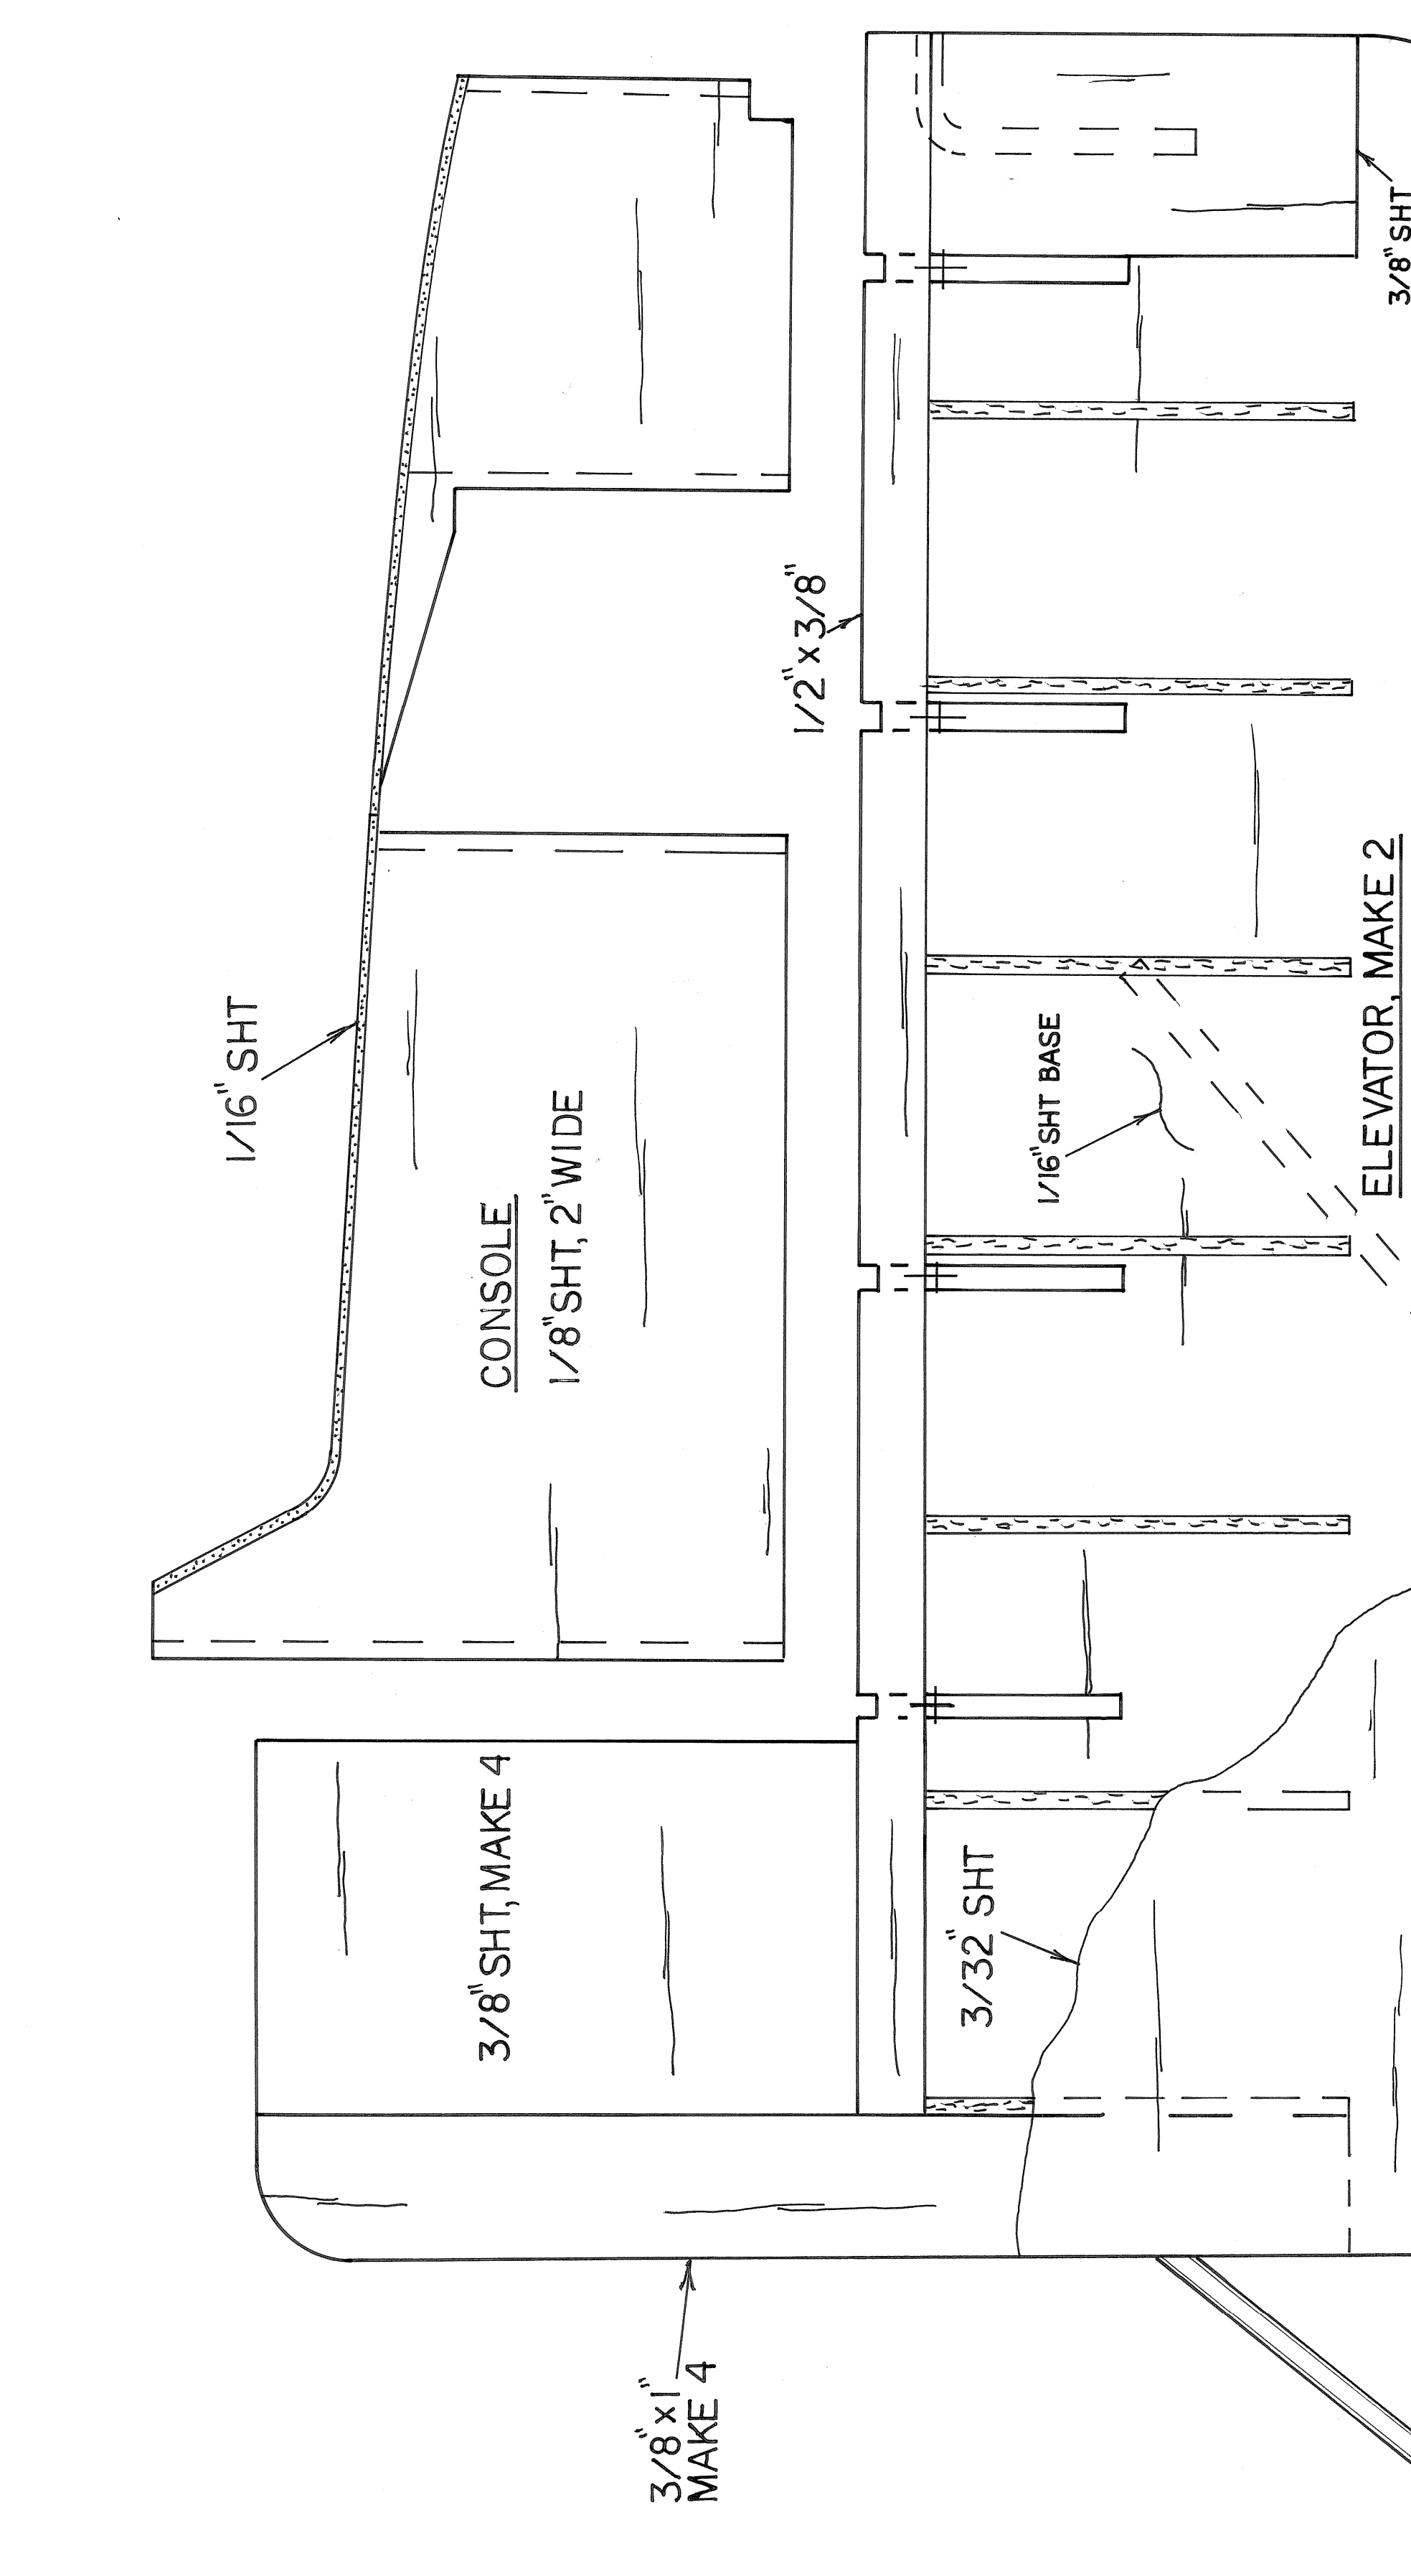

RIGHT SIDE LETTERING

NASBALL

REFERENCES:

CONSTRUCTION NOTES—EMAIL
DAVIDPANDERSEN64@MSN.COM

VIDEO—WWW.TCRONLINE.COM/MOVIES.HTM

MOLDED PARTS—WWW.AEROTECHMODELS.COM

NOSE GEAR KIT—WWW.RCMFG.COM

MAIN GEAR STRUT—WWW.ABELLRC.COM OR
WWW.TNTLANDINGGEAR.COM

WOOD PARTS—WWW.PRECISIONCUTKITS.COM

WING TUBES—WWW.GA.TORRC.COM

CAD MARKINGS FILES—WWW.RCMFG.COM
OR
WWW.AEROTECHMODELS.COM

DECALS & PAINT MASKS—
WWW.PRO-MARK.COM

SCALE PROP SHAPE