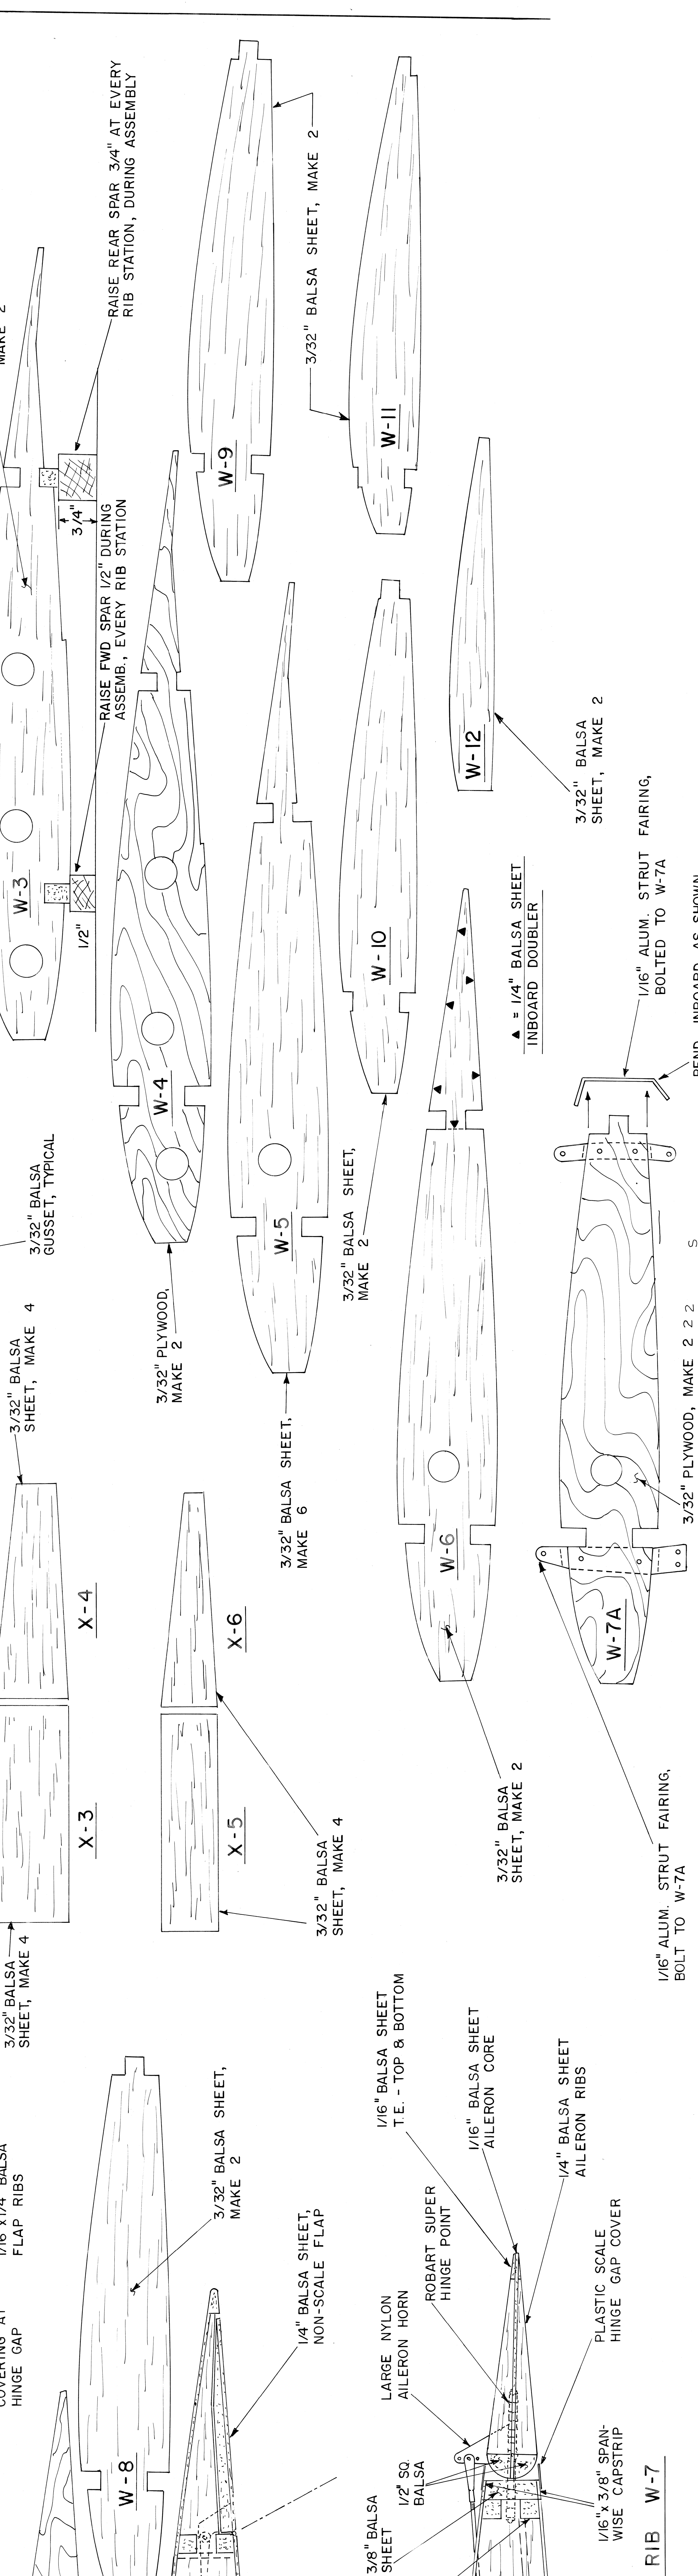

BOTTOM VIEW RIGHT WING

NOTE: COVER ENTIRE WING WITH SIG COVERALL

LANDING GEAR DETAIL

TOP VIEW RIGHT WING

BEND INBOARD AS SHOWN

REMOVEABLE
3/16\"/>

3/16\"/>

3/16\"/>

3/16\"/>

3/16\"/>

3/16\"/>

3/16\"/>

3/16\"/>

3/16\"/>

3/16\"/>

3/16\"/>