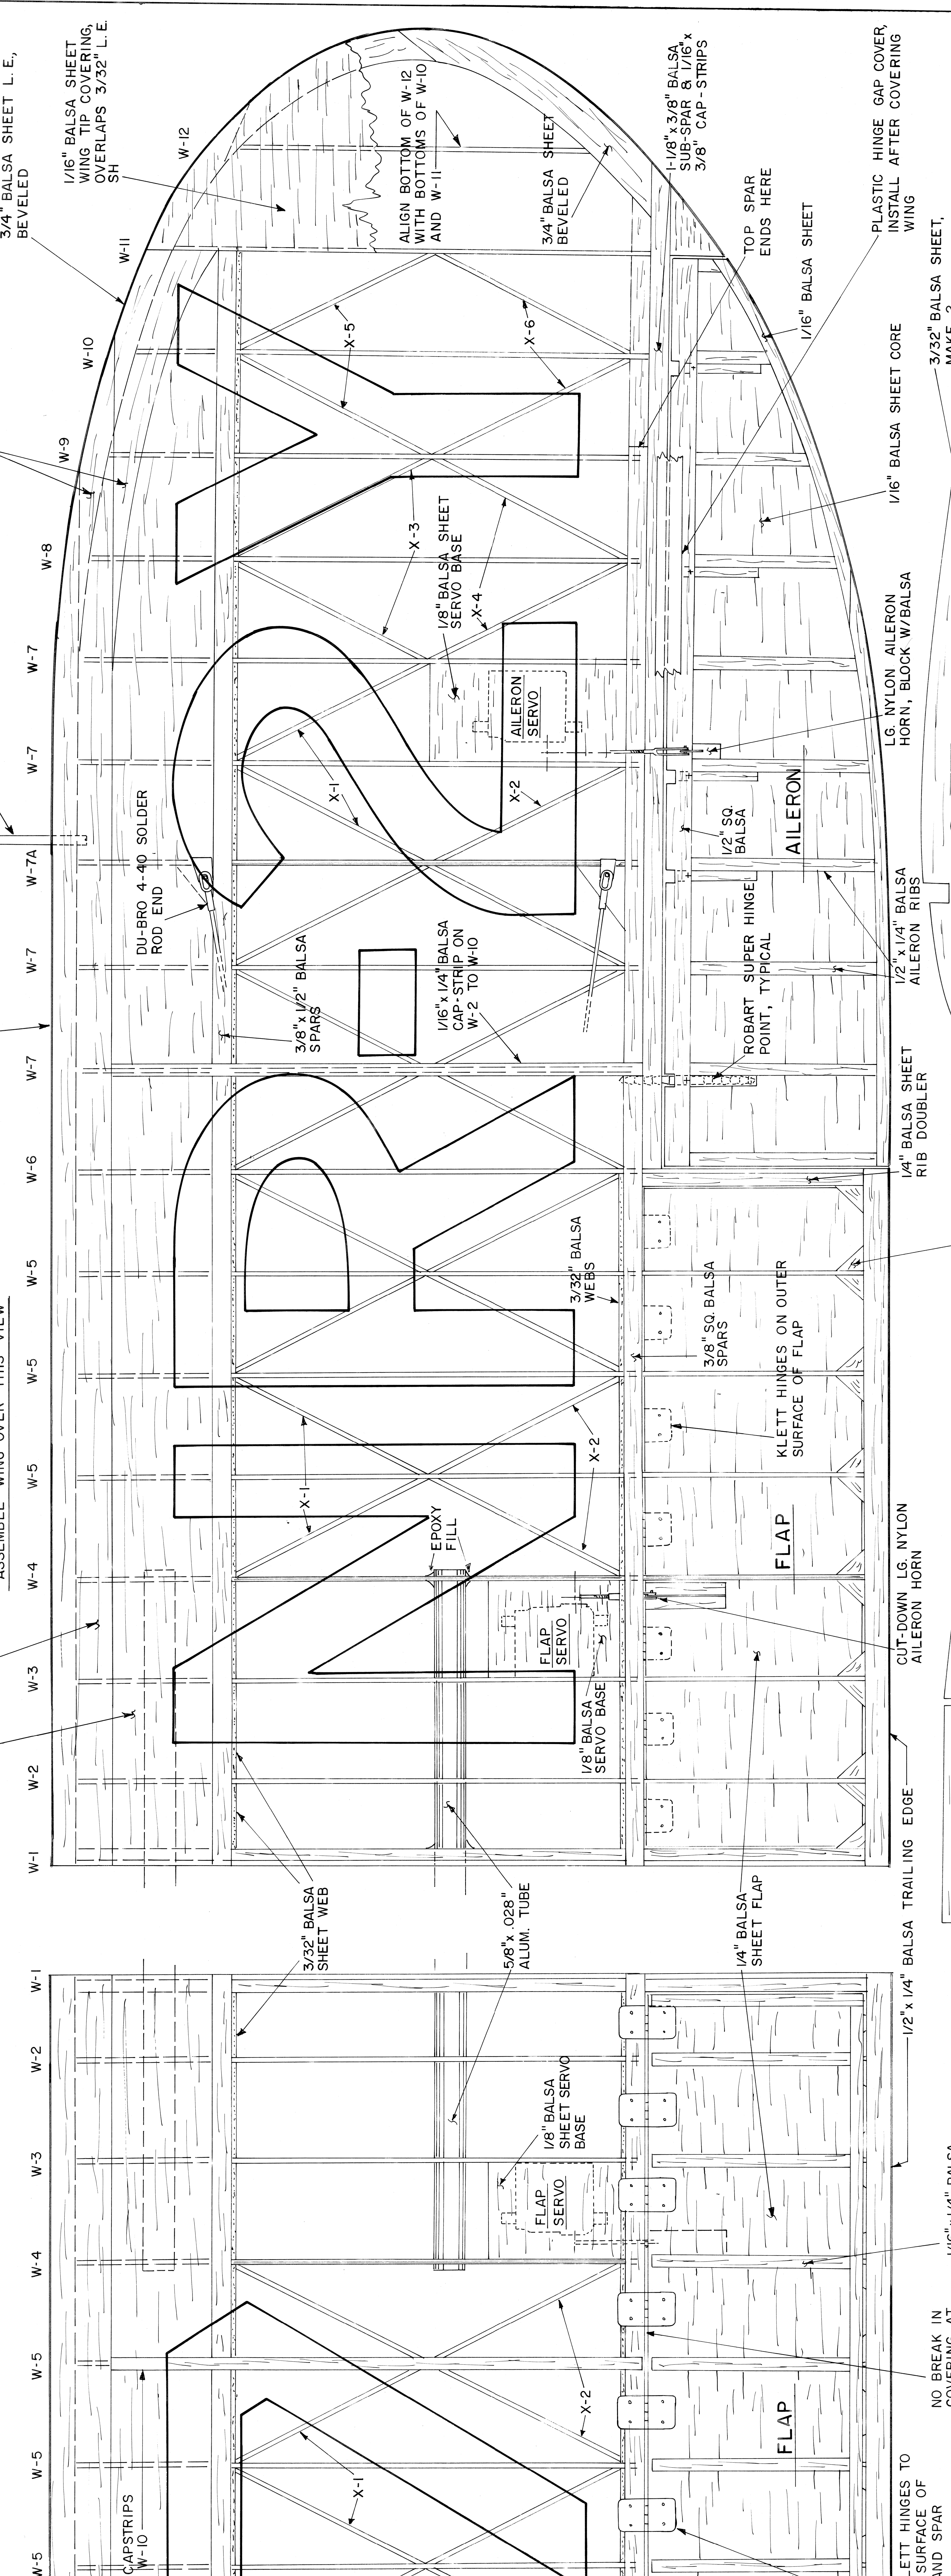

BOTTOM VIEW RIGHT WING

NOTE: COVER ENTIRE WING WITH SIG COVERALL

LANDING GEAR DETAIL

TOP VIEW RIGHT WING

BEND INBOARD AS SHOWN

REMOVEABLE
3/16\"/>

3/16\"/>

3/16\"/>

3/16\"/>

3/16\"/>

3/16\"/>

3/16\"/>

3/16\"/>

3/16\"/>

3/16\"/>

3/16\"/>