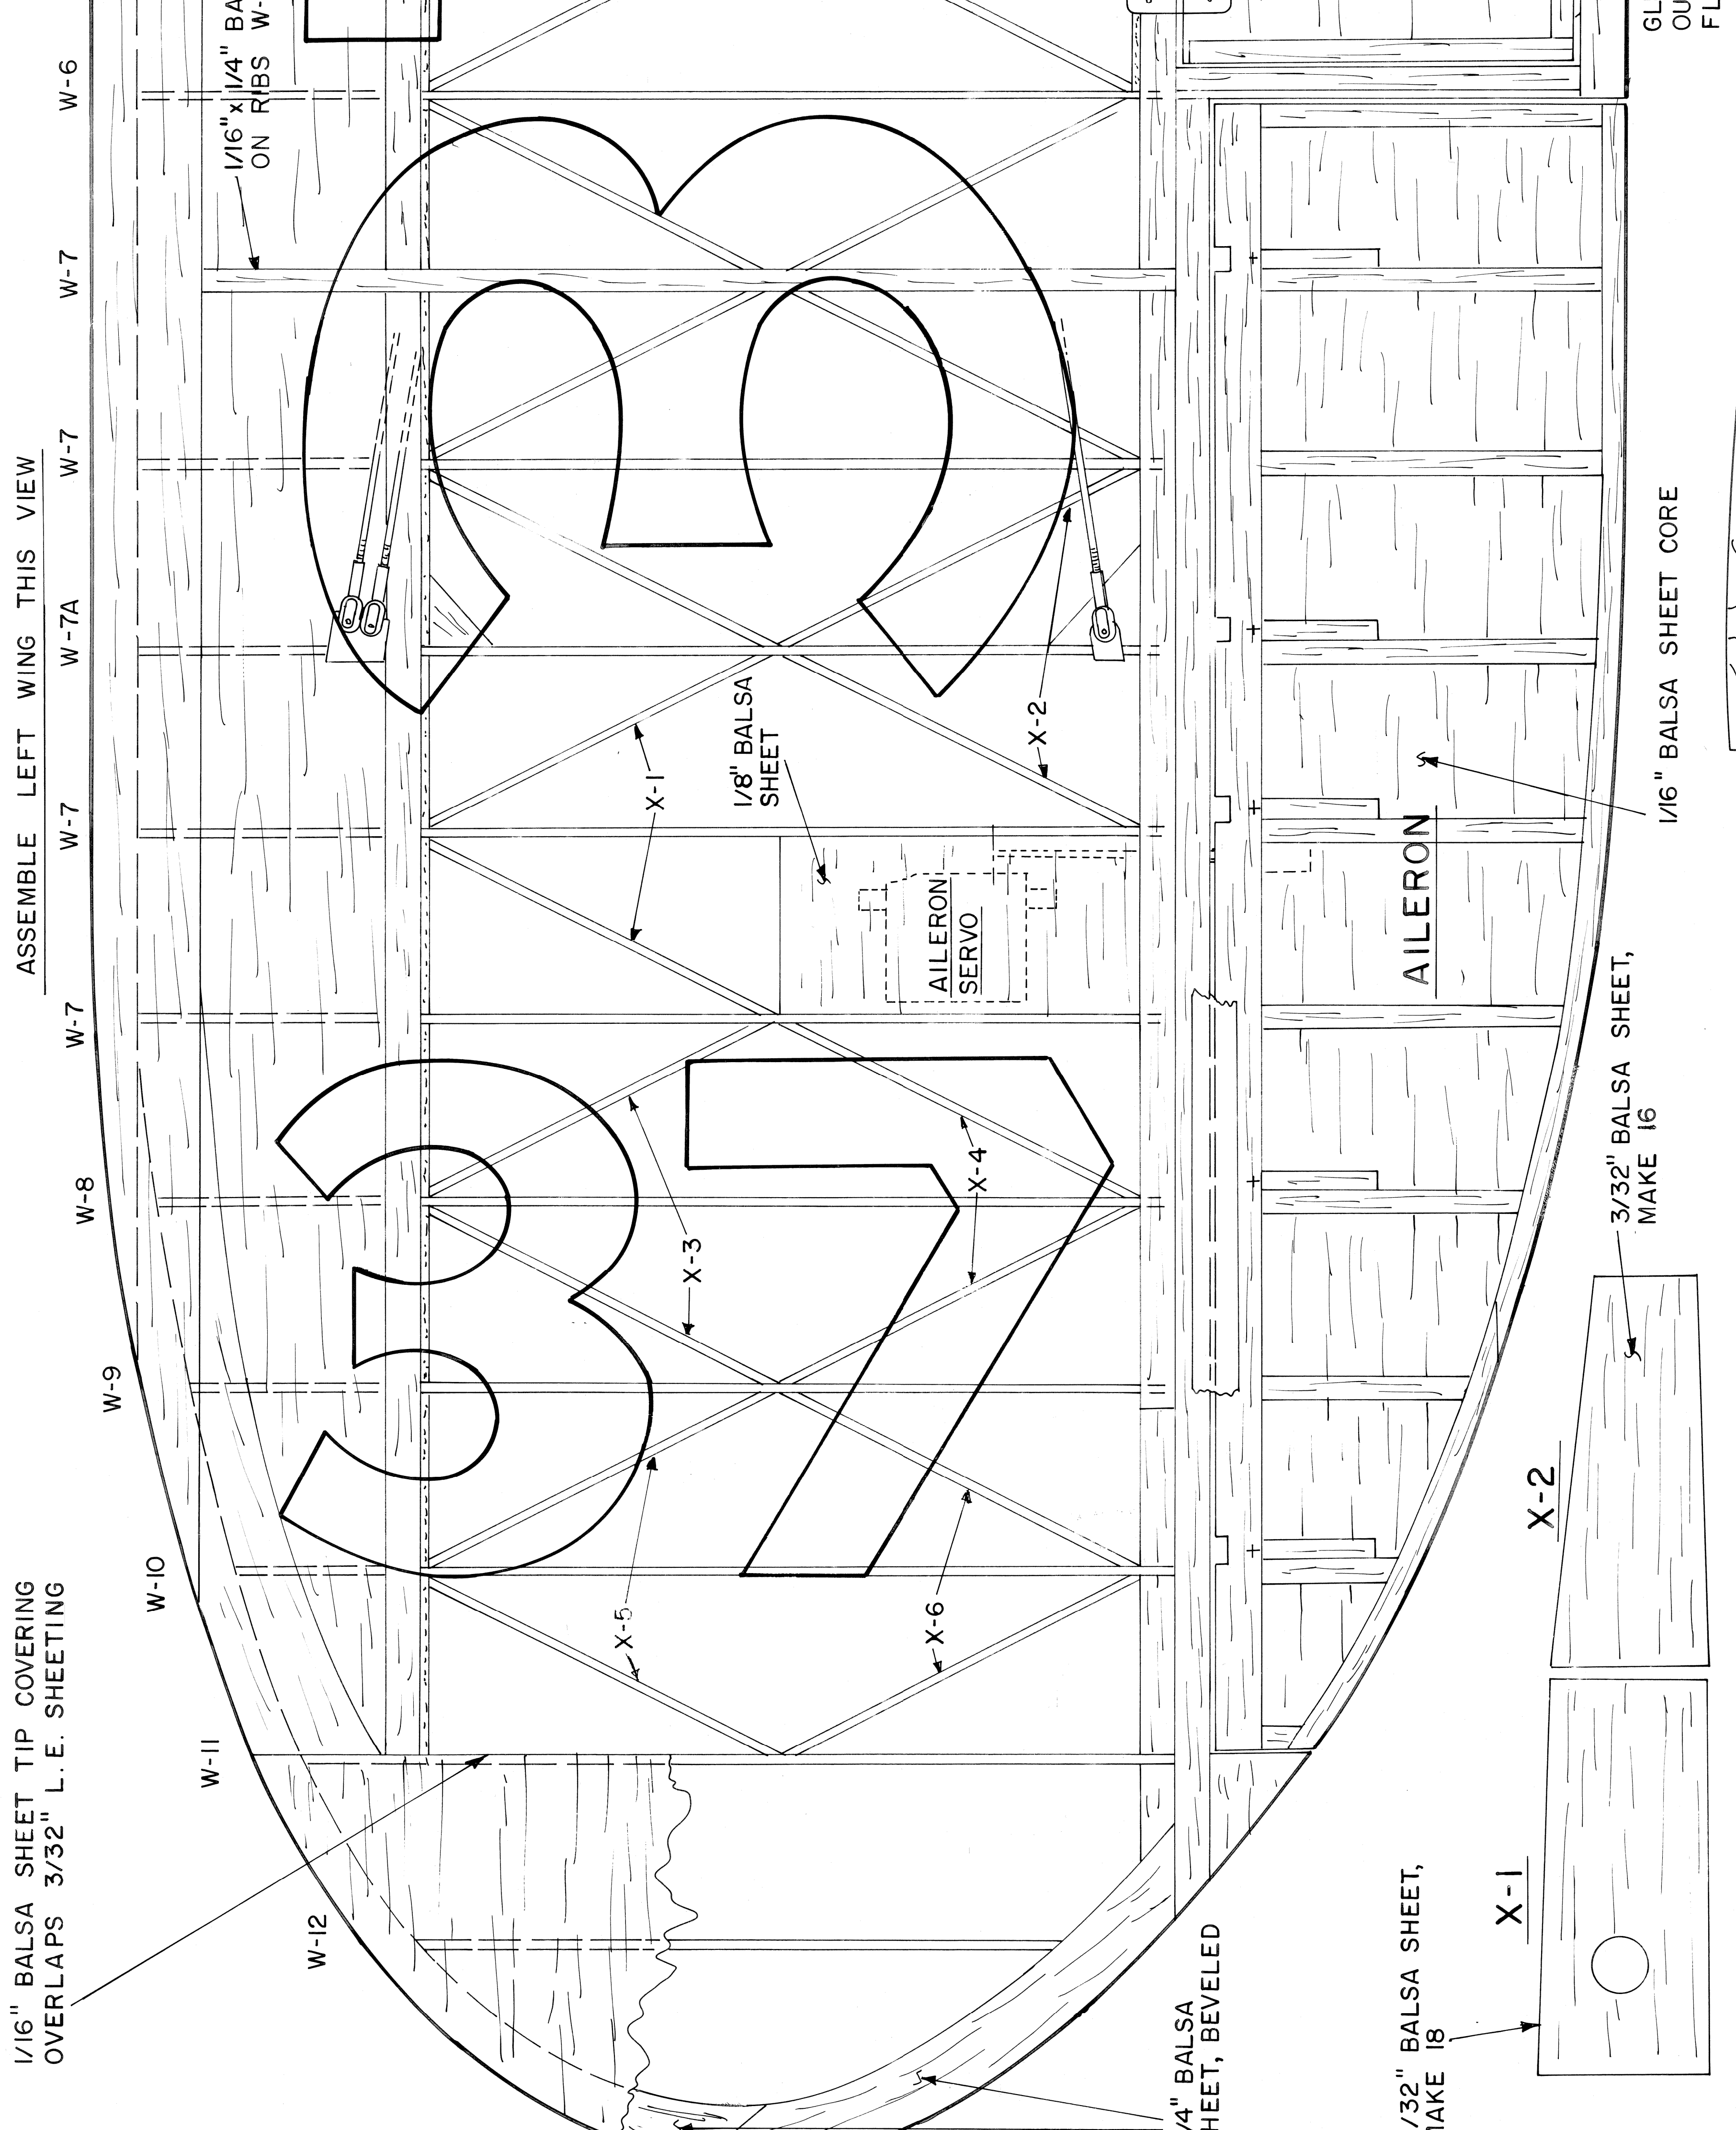

BOTTOM VIEW RIGHT WING

NOTE: COVER ENTIRE WING WITH SIG COVERALL

LANDING GEAR DETAIL

TOP VIEW RIGHT WING

BEND INBOARD AS SHOWN

REMOVEABLE
3/16\"/>

3/16\"/>

3/16\"/>

3/16\"/>

3/16\"/>

3/16\"/>

3/16\"/>

3/16\"/>

3/16\"/>

3/16\"/>

3/16\"/>