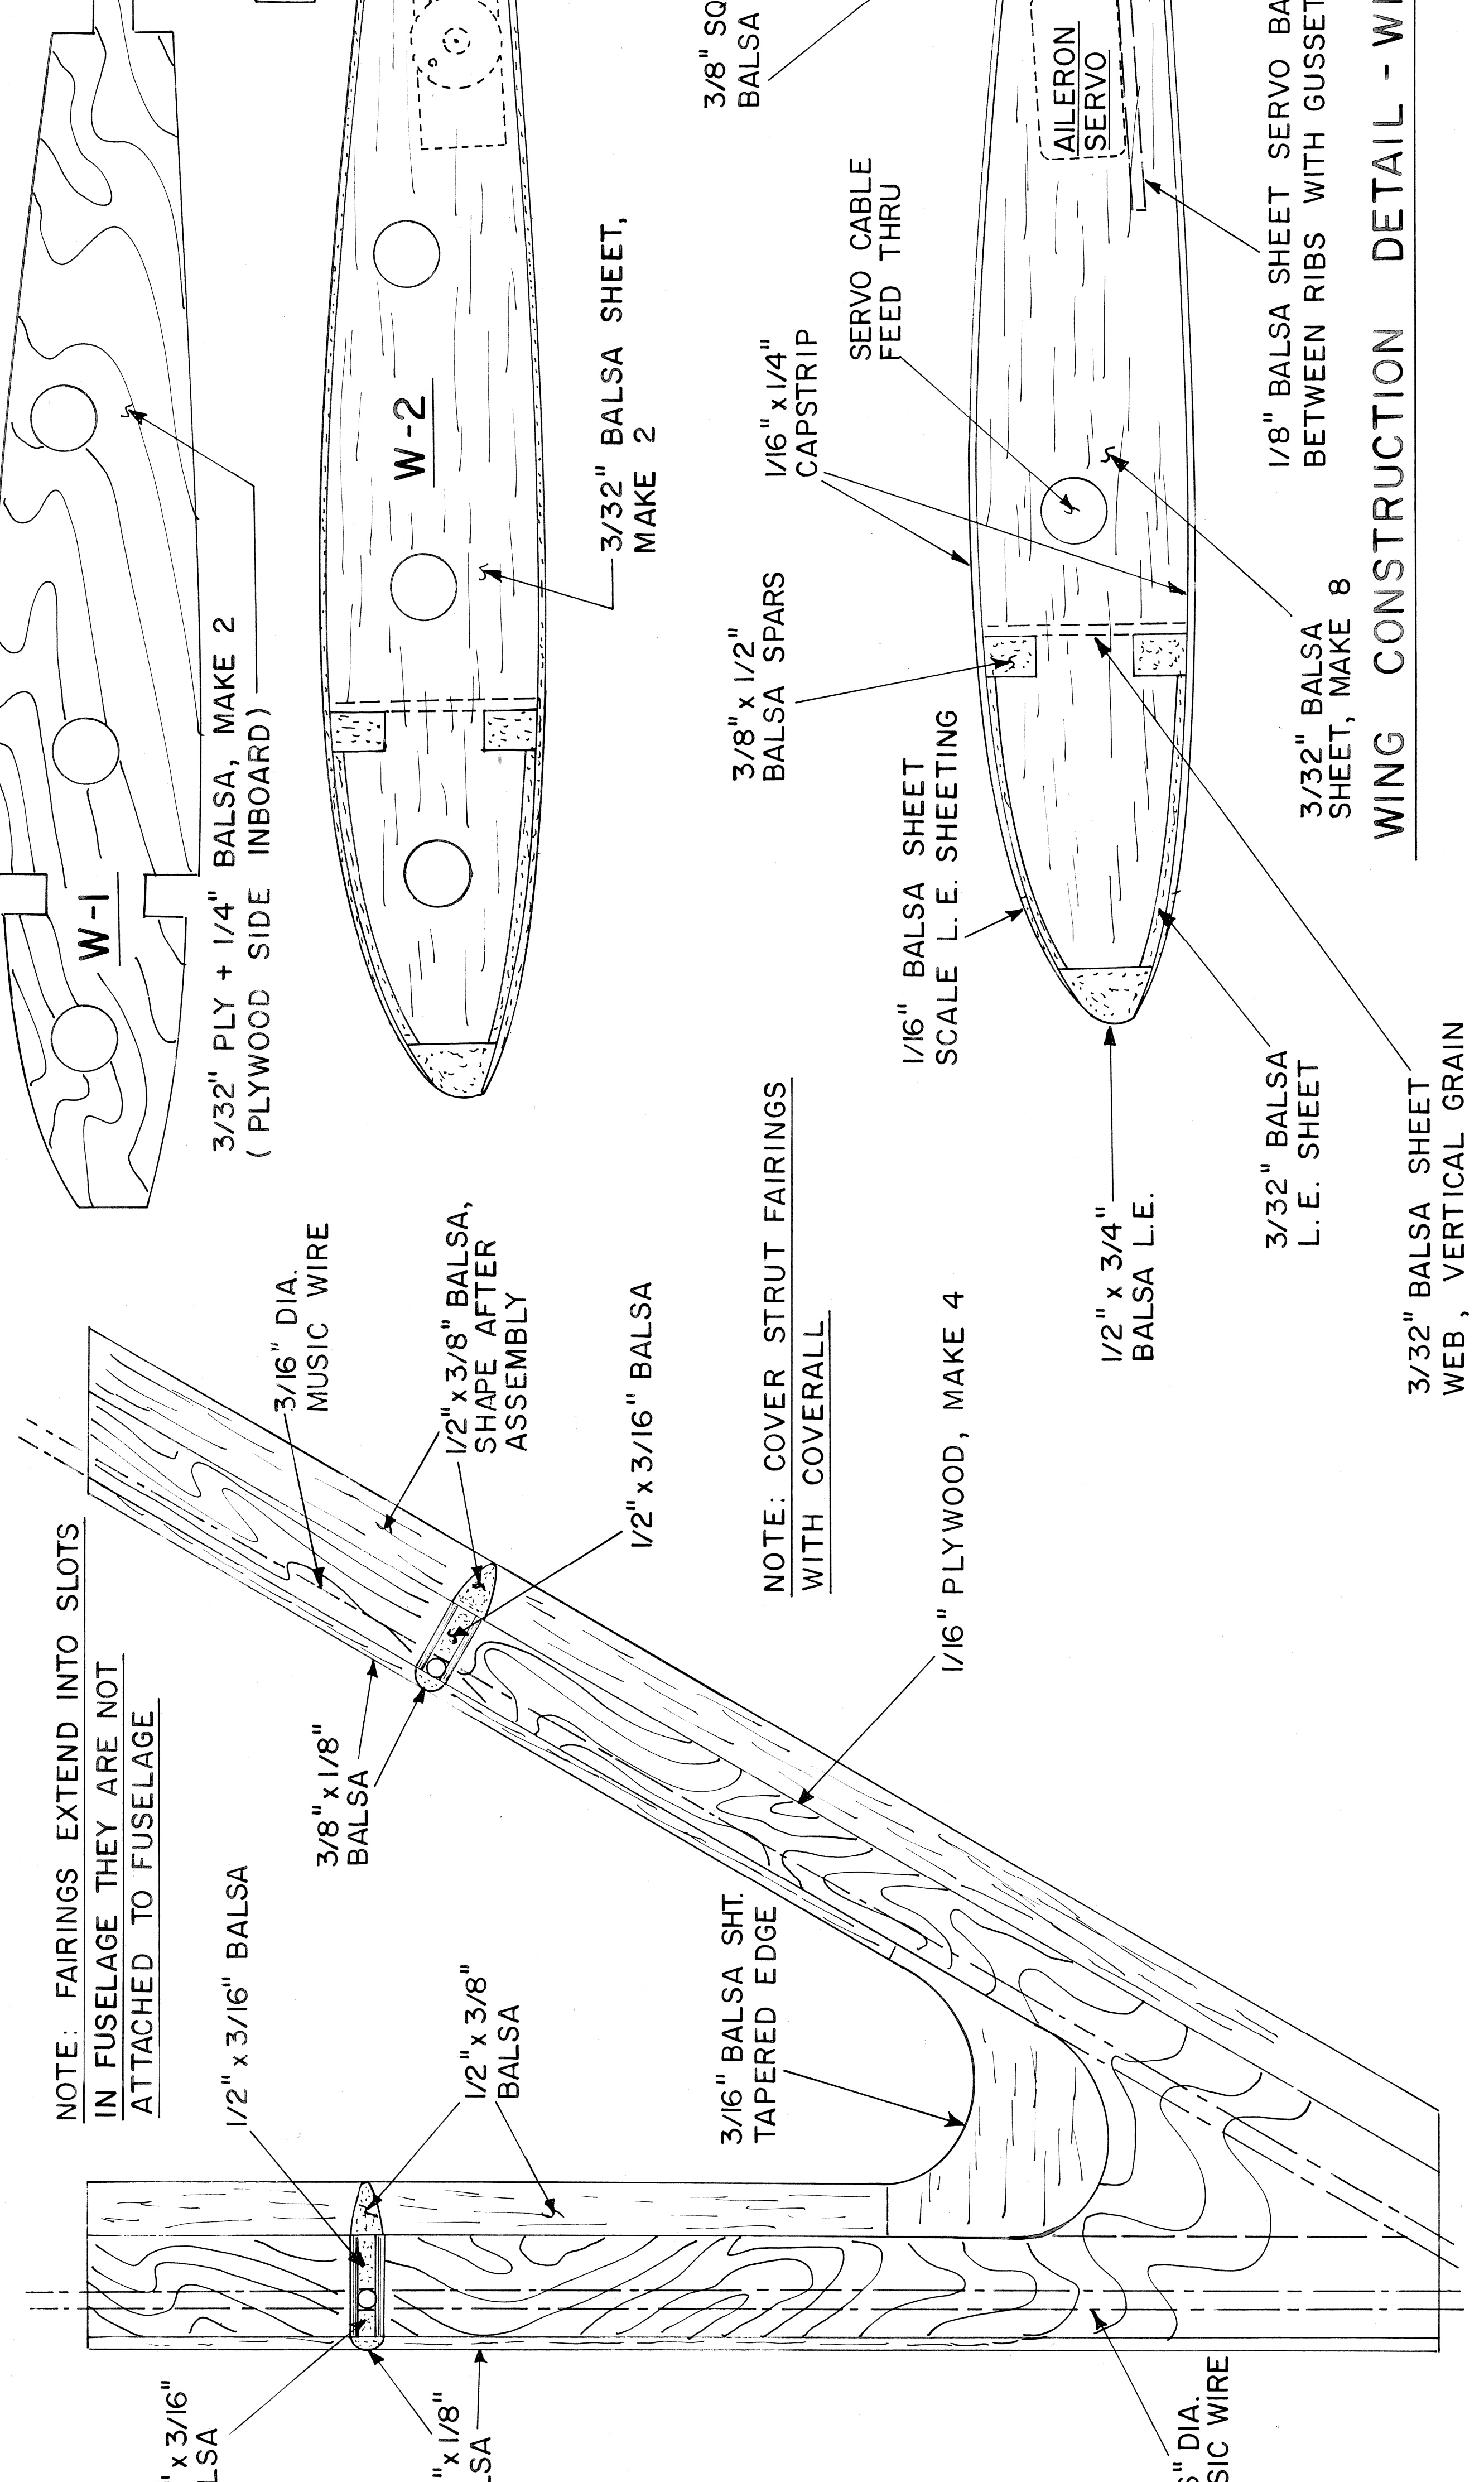

BOTTOM VIEW RIGHT WING

NOTE: COVER ENTIRE WING WITH SIG COVERALL

LANDING GEAR DETAIL

TOP VIEW RIGHT WING

BEND INBOARD AS SHOWN

REMOVEABLE
3/16\"/>

3/16\"/>

3/16\"/>

3/16\"/>

3/16\"/>

3/16\"/>

3/16\"/>

3/16\"/>

3/16\"/>

3/16\"/>

3/16\"/>