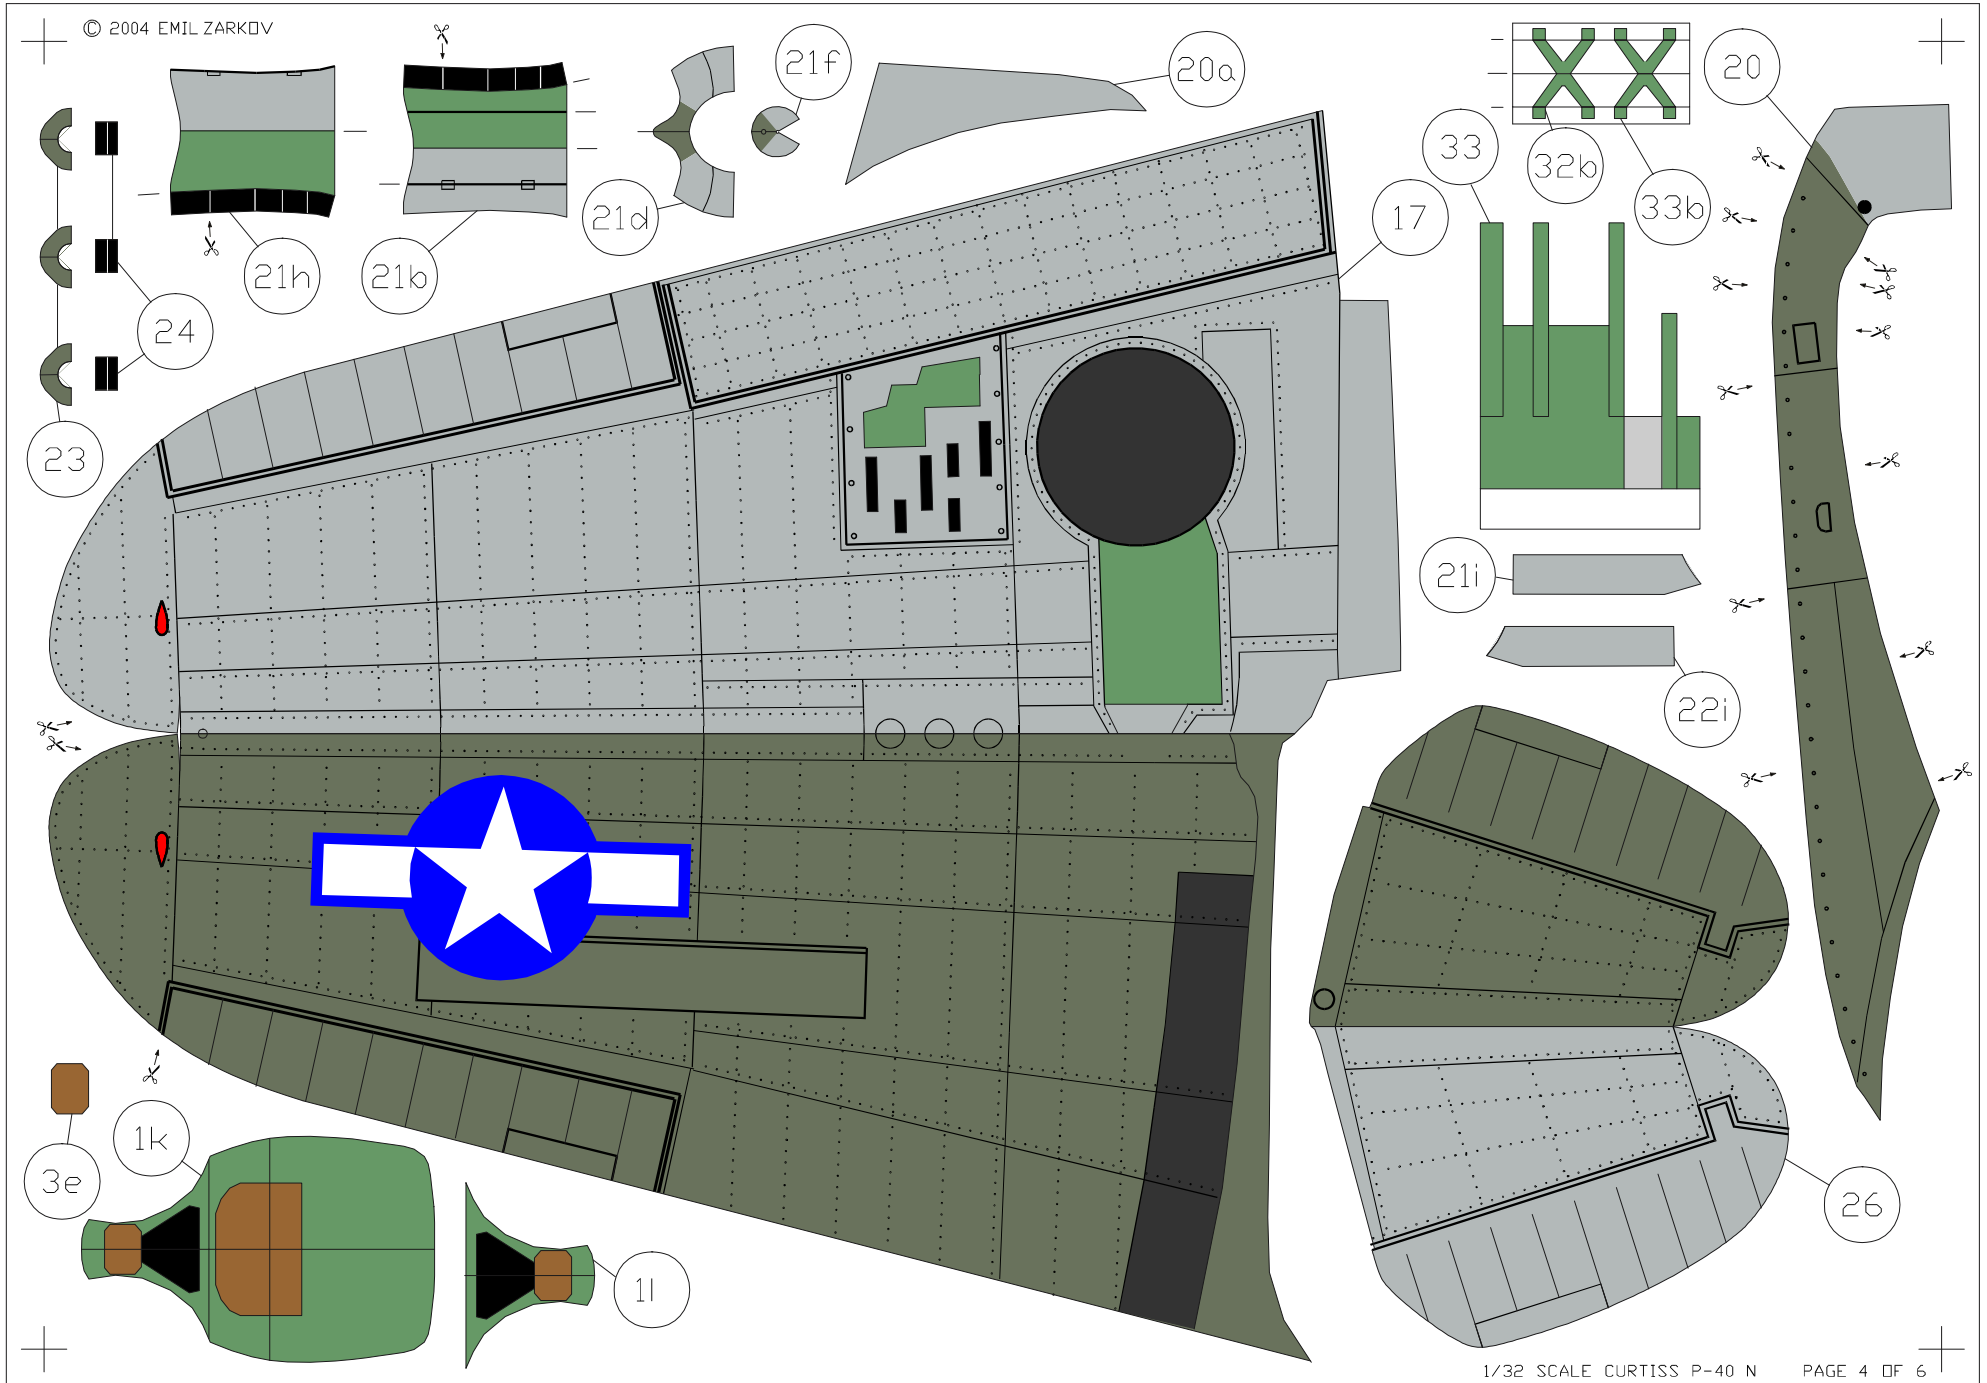

22d

22f

19a

32a

33a

19

GLUE THIS PAGE ON CARD
ПРИКЛЕИТЬ НА КАРТОН

TRANSPARENT PARTS

WARNING

USE ONLY TERMOPROOF
SPECIAL TRANSPARENT FOIL
FOR LASER PRINTING
OF THIS PAGE
USING UNAPPROPRIATE MATERIAL
CAN BADLY DAMAGE YOUR
LASER PRINTER!

© 2004 EMIL ZARKOV

1/32 SCALE CURTISS P-40 N

© 2004 EMIL ZARKOV