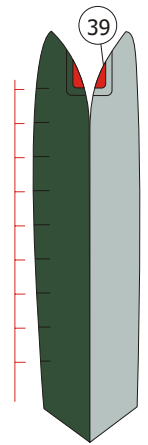

©2004 - Scale Paper International
Designed by Marek Pacynski

Jocke Wulf Da-183

SKALA 1:33

3

38

A6

A9

A9

A9

A5

A8