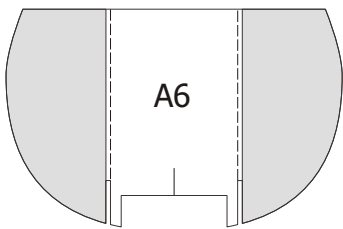

©2004 - Scale Paper International
Designed by Marek Pacynski

Jocke Wulf Da-183

SKALA 1:33

3

38

A6

A9

A9