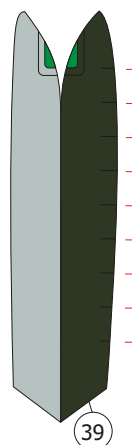

©2004 - Scale Paper International
Designed by Marek Pacynski

Jocke Wulf Da-183

SKALA 1:33

3

38

A6

A9

A9

A9

A5

A8