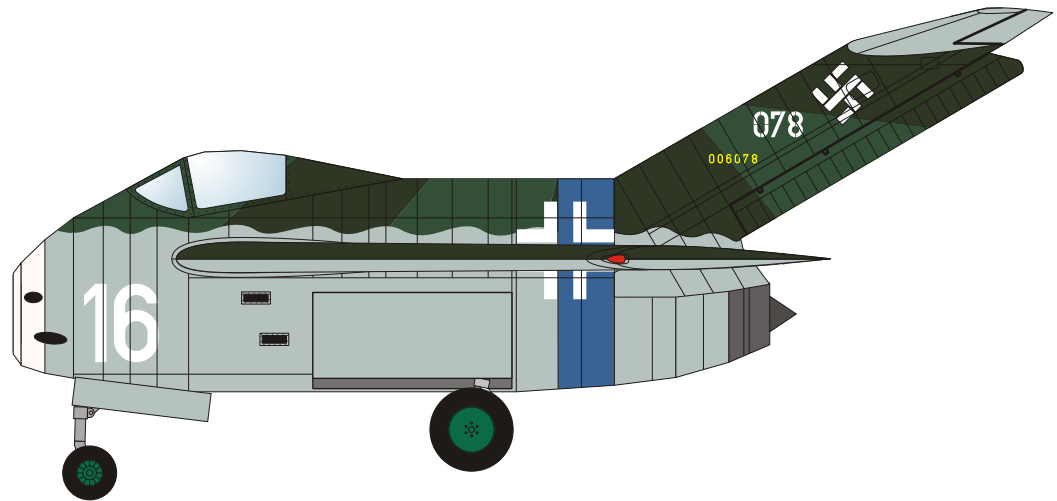

©2004 - Scale Paper International
Designed by Marek Pacynski

Jocke Wulf Da-183

SKALA 1:33

3

38

A6

A9

A9