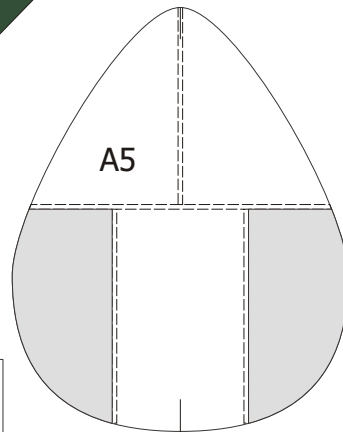

©2004 - Scale Paper International
Designed by Marek Pacynski

Jocke Wulf Da-183

SKALA 1:33

3

38

A6

A9

A9

A9

A5

A8