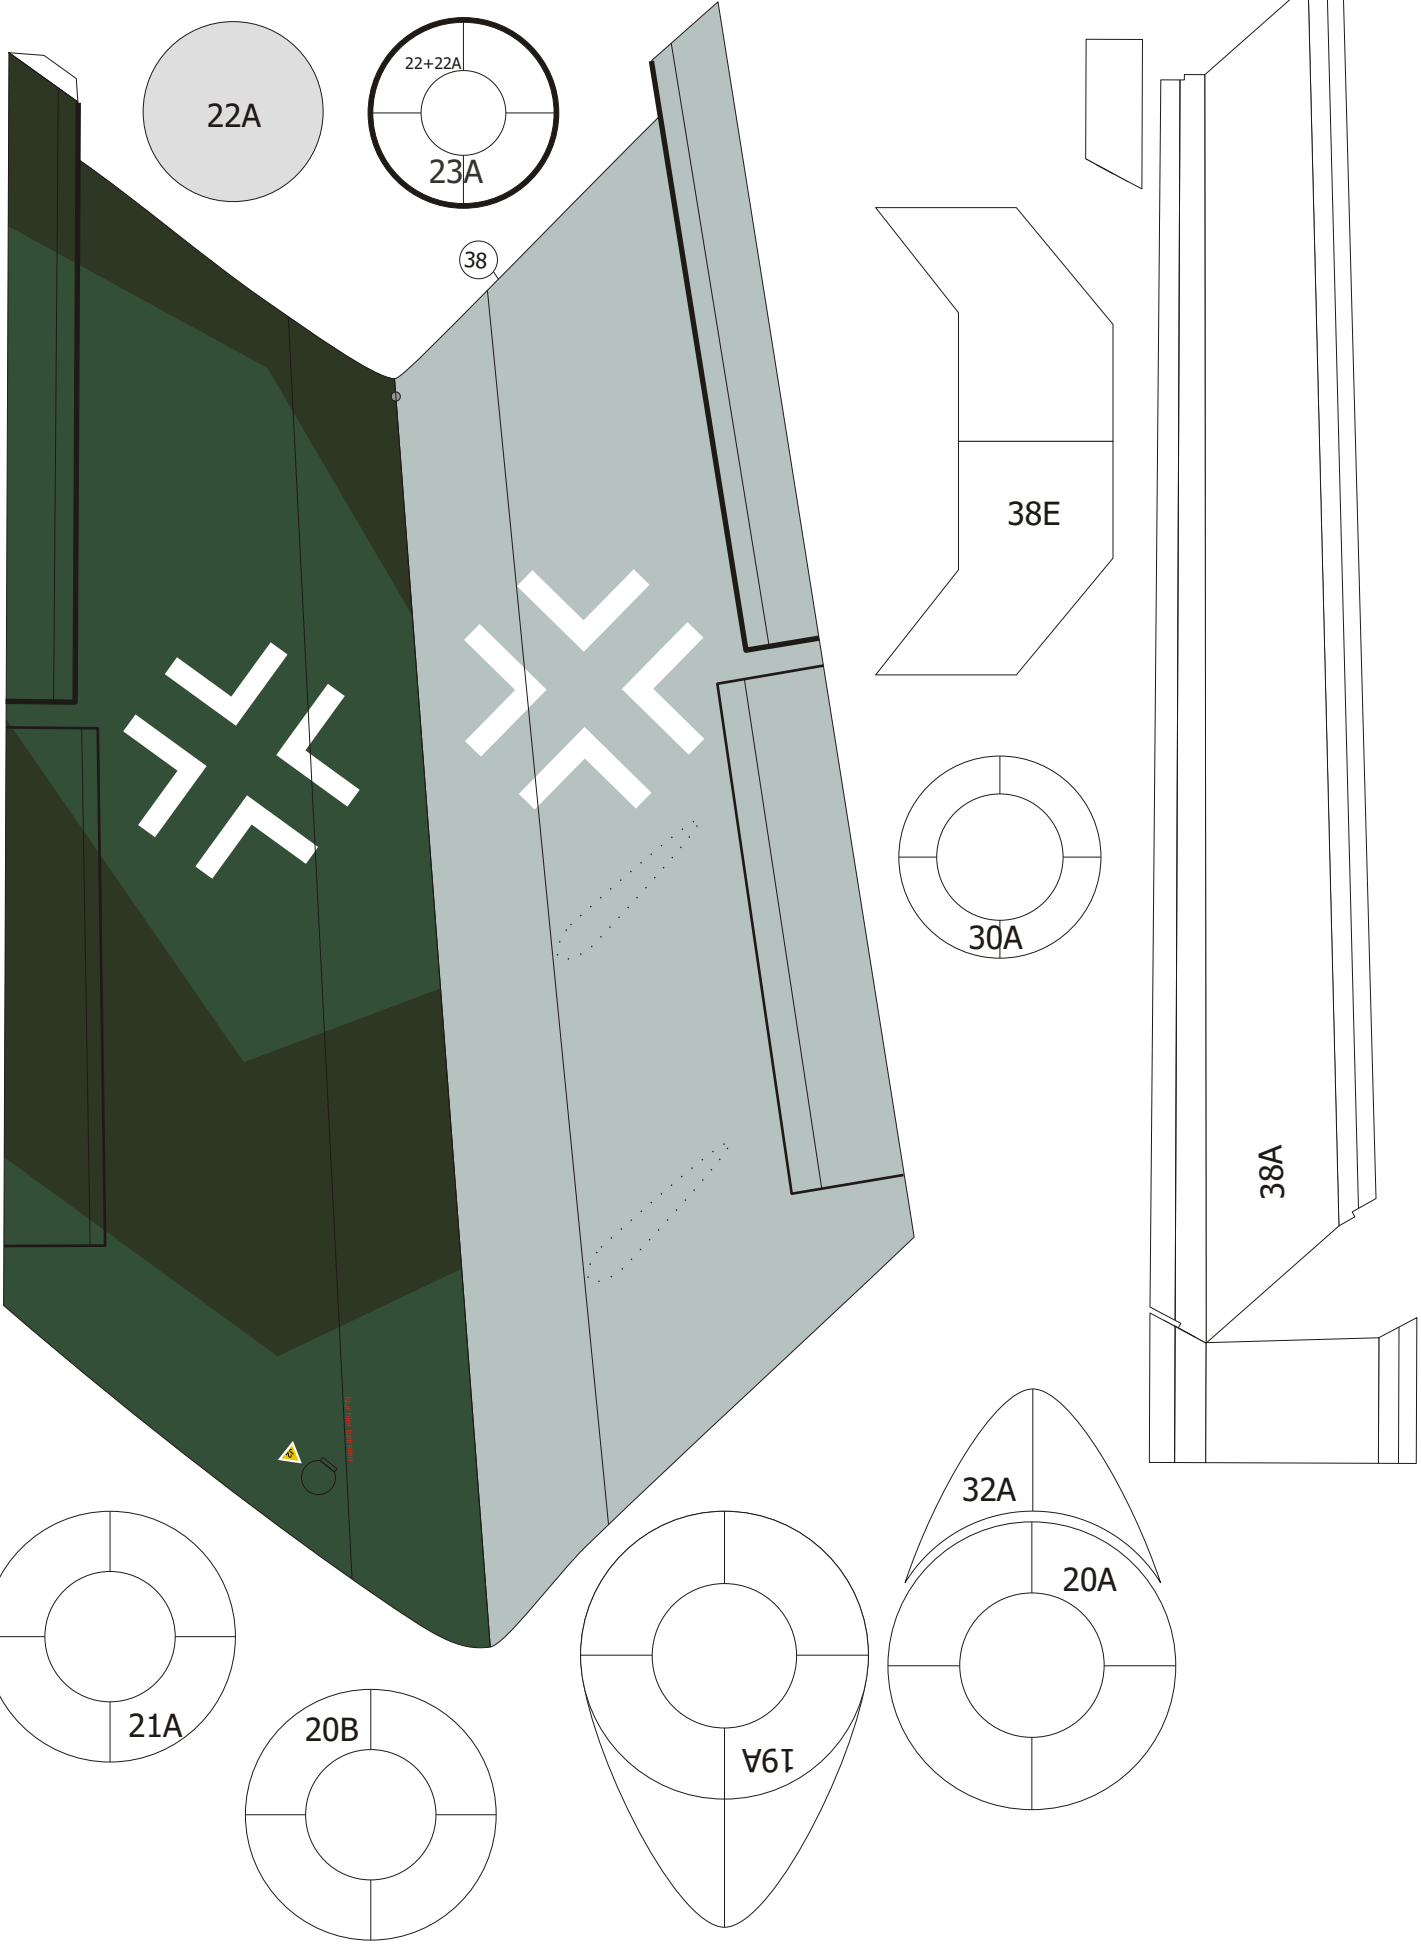

©2004 - Scale Paper International
Designed by Marek Pacynski

Jocke Wulf Da-183

SKALA 1:33

3

38

A6

A9

A9