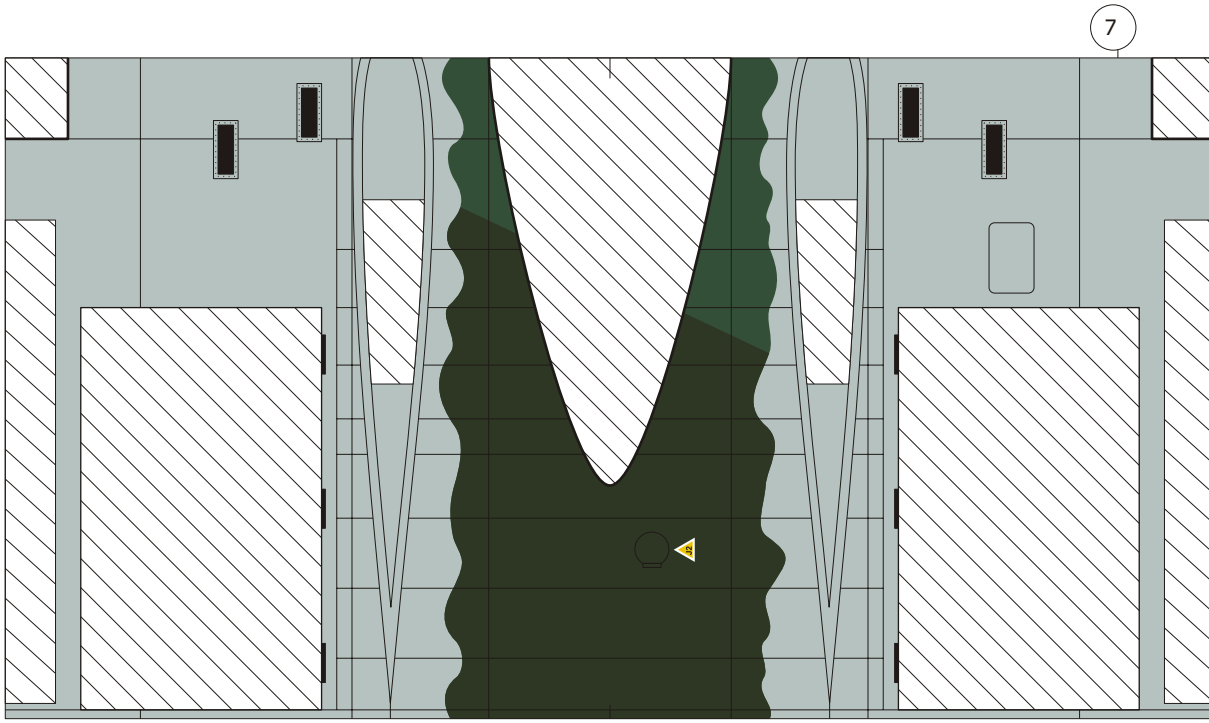

©2004 - Scale Paper International
Designed by Marek Pacynski

Jocke Wulf Da-183

SKALA 1:33

3

38

A6

A9

A9