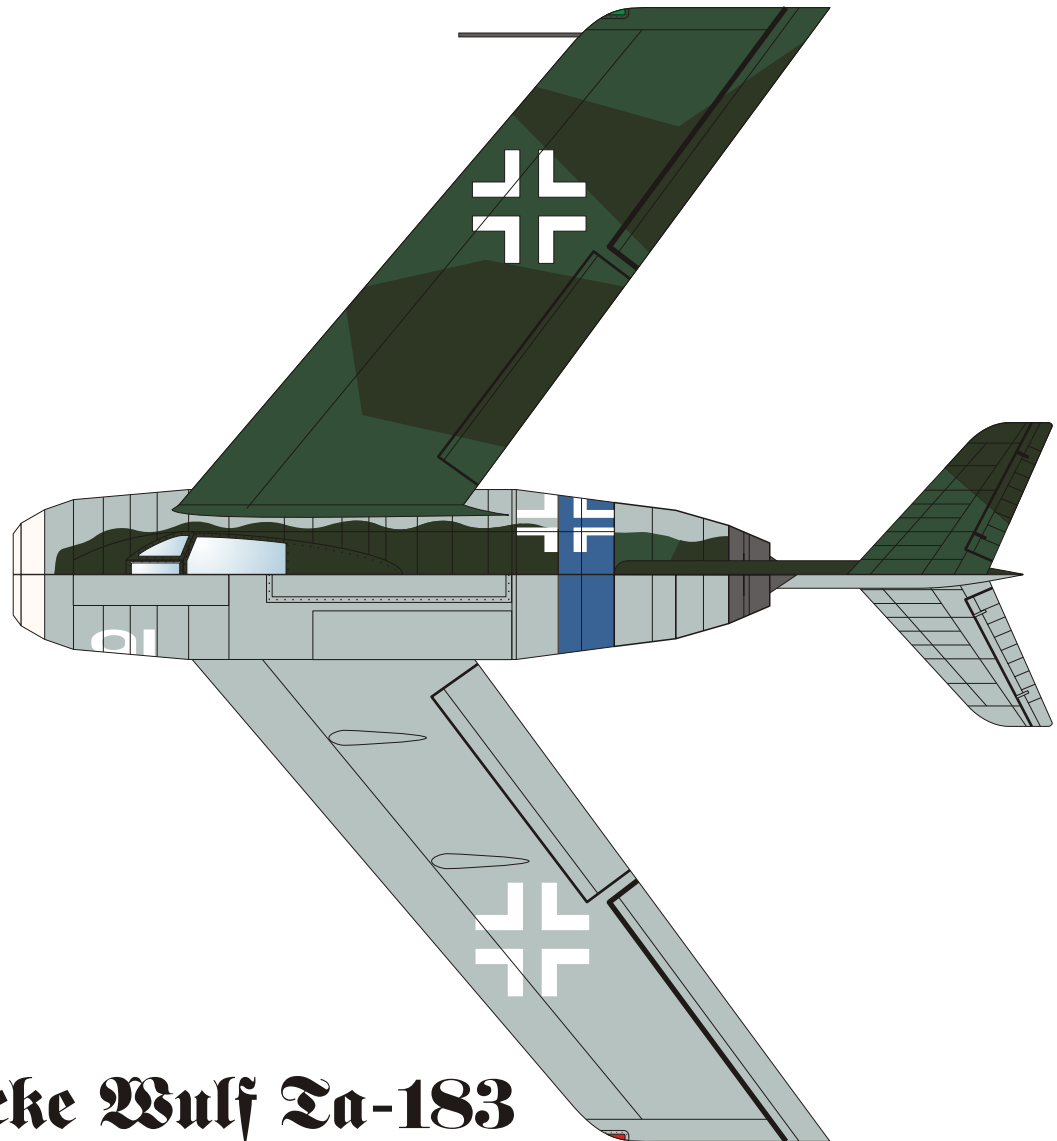

©2004 - Scale Paper International
Designed by Marek Pacynski

Jocke Wulf Da-183

SKALA 1:33

3

38

A6

A9

A9